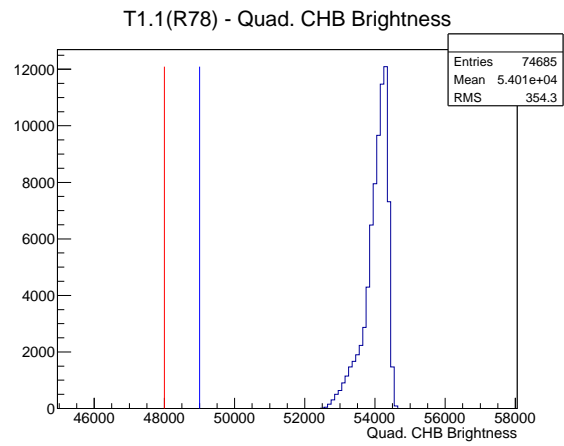

Target Performance Report - T1.1(R78)

Report Generated: January 31, 2012,

Last Actuation: 31/01/12 12:55:47

1 Operation Summary

	Last Shift	Total
Actuations:	74.7K	486.4 K
Quadrature Count errors:	0	0
Fiber ADC errors:	0	0
BPS errors (during actuation):	0	0
(R78) Gaps > 3s & < 10s:	0	0
(R78) Gaps > 10s:	0	2
(R78) SP2 Corrections:	0	1
(R78) Capture Over/Under shoots:	0/0	0/0

2 Mechanical Performance

Starting position for the last 2000 actuations.

Starting position width over time.

Acceleration for the last 2000 actuations.

Acceleration over time.

3 Optical Performance

4 BPS Check