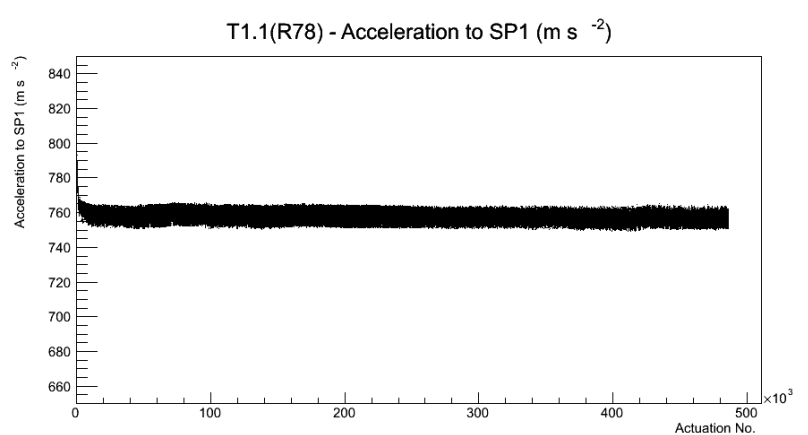

Target Performance Report - T1.1(R78)

Report Generated: January 31, 2012,

Last Actuation: 31/01/12 12:55:47

1 Operation Summary

	Last Shift	Total
Actuations:	74.7K	486.4 K
Quadrature Count errors:	0	0
Fiber ADC errors:	0	0
BPS errors (during actuation):	0	0
(R78) Gaps > 3s & < 10s:	0	0
(R78) Gaps > 10s:	0	2
(R78) SP2 Corrections:	0	1
(R78) Capture Over/Under shoots:	0/0	0/0

2 Mechanical Performance

Starting position for the last 2000 actuations.

Starting position width over time.

Acceleration for the last 2000 actuations.

Acceleration over time.

3 Optical Performance

4 BPS Check