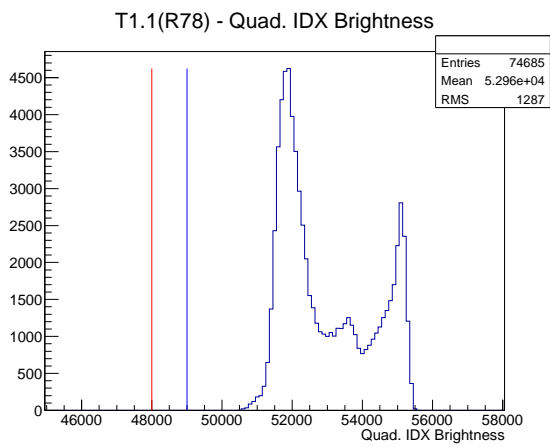

Target Performance Report - T1.1(R78)

Report Generated: January 31, 2012,

Last Actuation: 31/01/12 12:55:47

1 Operation Summary

	Last Shift	Total
Actuations:	74.7K	486.4 K
Quadrature Count errors:	0	0
Fiber ADC errors:	0	0
BPS errors (during actuation):	0	0
(R78) Gaps > 3s & < 10s:	0	0
(R78) Gaps > 10s:	0	2
(R78) SP2 Corrections:	0	1
(R78) Capture Over/Under shoots:	0/0	0/0

2 Mechanical Performance

Starting position for the last 2000 actuations.

Starting position width over time.

Acceleration for the last 2000 actuations.

Acceleration over time.

3 Optical Performance

4 BPS Check