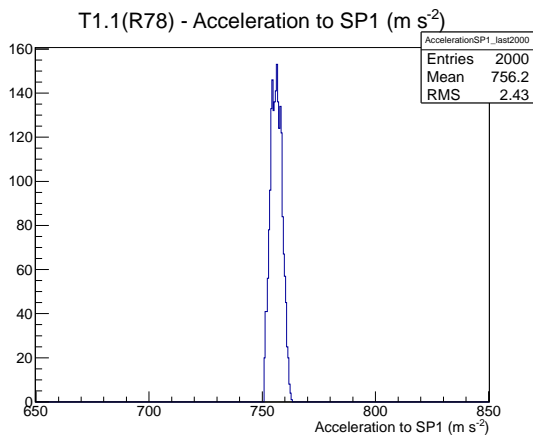

Target Performance Report - T1.1(R78)

Report Generated: January 31, 2012,

Last Actuation: 31/01/12 12:55:47

1 Operation Summary

	Last Shift	Total
Actuations:	74.7K	486.4 K
Quadrature Count errors:	0	0
Fiber ADC errors:	0	0
BPS errors (during actuation):	0	0
(R78) Gaps > 3s & < 10s:	0	0
(R78) Gaps > 10s:	0	2
(R78) SP2 Corrections:	0	1
(R78) Capture Over/Under shoots:	0/0	0/0

2 Mechanical Performance

Starting position for the last 2000 actuations.

Starting position width over time.

Acceleration for the last 2000 actuations.

Acceleration over time.

3 Optical Performance

4 BPS Check