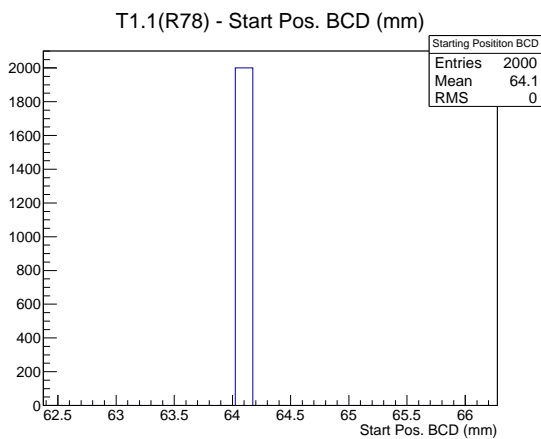

Target Performance Report - T1.1(R78)

Report Generated: January 31, 2012,

Last Actuation: 31/01/12 12:55:47

1 Operation Summary

	Last Shift	Total
Actuations:	74.7K	486.4 K
Quadrature Count errors:	0	0
Fiber ADC errors:	0	0
BPS errors (during actuation):	0	0
(R78) Gaps > 3s & < 10s:	0	0
(R78) Gaps > 10s:	0	2
(R78) SP2 Corrections:	0	1
(R78) Capture Over/Under shoots:	0/0	0/0

2 Mechanical Performance

Starting position for the last 2000 actuations.

Starting position width over time.

Acceleration for the last 2000 actuations.

Acceleration over time.

3 Optical Performance

4 BPS Check