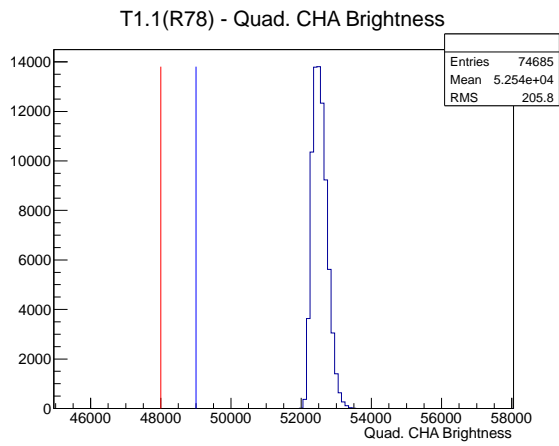

Target Performance Report - T1.1(R78)

Report Generated: January 31, 2012,

Last Actuation: 31/01/12 12:55:47

1 Operation Summary

	Last Shift	Total
Actuations:	74.7K	486.4 K
Quadrature Count errors:	0	0
Fiber ADC errors:	0	0
BPS errors (during actuation):	0	0
(R78) Gaps > 3s & < 10s:	0	0
(R78) Gaps > 10s:	0	2
(R78) SP2 Corrections:	0	1
(R78) Capture Over/Under shoots:	0/0	0/0

2 Mechanical Performance

Starting position for the last 2000 actuations.

Starting position width over time.

Acceleration for the last 2000 actuations.

Acceleration over time.

3 Optical Performance

4 BPS Check