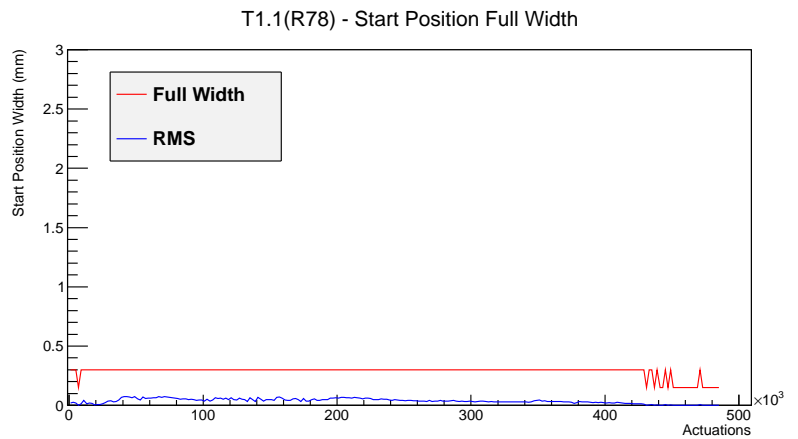

Target Performance Report - T1.1(R78)

Report Generated: January 31, 2012,

Last Actuation: 31/01/12 12:55:47

1 Operation Summary

	Last Shift	Total
Actuations:	74.7K	486.4 K
Quadrature Count errors:	0	0
Fiber ADC errors:	0	0
BPS errors (during actuation):	0	0
(R78) Gaps > 3s & < 10s:	0	0
(R78) Gaps > 10s:	0	2
(R78) SP2 Corrections:	0	1
(R78) Capture Over/Under shoots:	0/0	0/0

2 Mechanical Performance

Starting position for the last 2000 actuations.

Starting position width over time.

Acceleration for the last 2000 actuations.

Acceleration over time.

3 Optical Performance

4 BPS Check