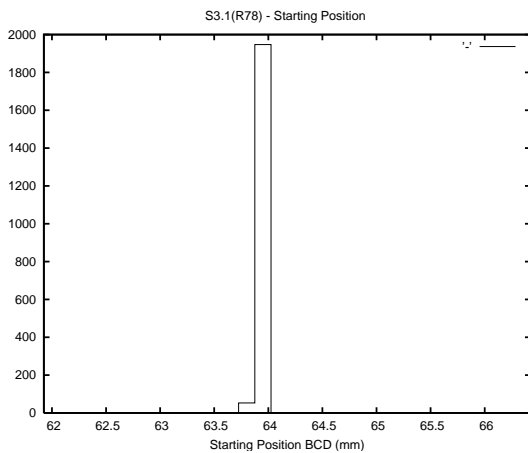

Target Performance Report - S3.1

Report Generated: March 7, 2016,

Last Actuation: 07/03/16 11:01:09

1 Operation Summary

	Last Shift	Total
Actuations:	68.3K	5059.7K
Quadrature Count errors:	0	0
Fiber ADC errors:	0	0
BPS errors (during actuation):	0	0
(R78) Gaps > 3s & < 10s:	0	15865
(R78) Gaps > 10s:	2	1178
(R78) SP2 Corrections:	0	11814
(R78) Capture Over/Under shoots:	0/0	121455/133586

2 Mechanical Performance

Starting position for the last 2000 actuations.

Starting position width over time.

Acceleration for the last 2000 actuations.

Acceleration over time. Normalised to a temperature 45C using the temperature data collected by the system.

3 Optical Performance

4 BPS Check