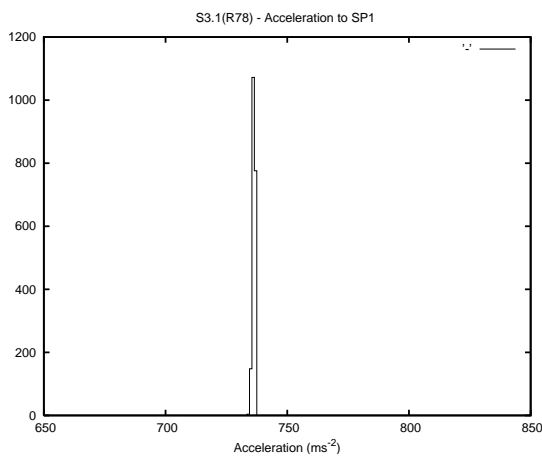

Target Performance Report - S3.1

Report Generated: March 7, 2016,

Last Actuation: 07/03/16 11:01:09

1 Operation Summary

	Last Shift	Total
Actuations:	68.3K	5059.7K
Quadrature Count errors:	0	0
Fiber ADC errors:	0	0
BPS errors (during actuation):	0	0
(R78) Gaps > 3s & < 10s:	0	15865
(R78) Gaps > 10s:	2	1178
(R78) SP2 Corrections:	0	11814
(R78) Capture Over/Under shoots:	0/0	121455/133586

2 Mechanical Performance

Starting position for the last 2000 actuations.

Starting position width over time.

Acceleration for the last 2000 actuations.

Acceleration over time. Normalised to a temperature 45C using the temperature data collected by the system.