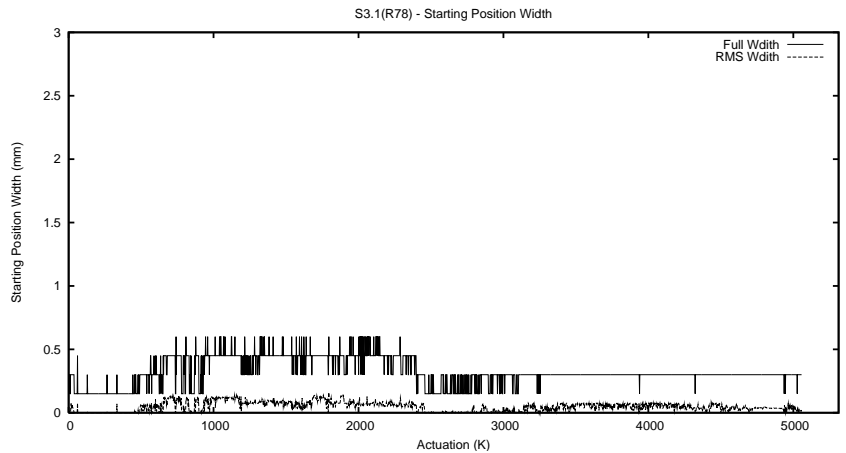

Target Performance Report - S3.1

Report Generated: March 7, 2016,

Last Actuation: 07/03/16 11:01:09

1 Operation Summary

	Last Shift	Total
Actuations:	68.3K	5059.7K
Quadrature Count errors:	0	0
Fiber ADC errors:	0	0
BPS errors (during actuation):	0	0
(R78) Gaps > 3s & < 10s:	0	15865
(R78) Gaps > 10s:	2	1178
(R78) SP2 Corrections:	0	11814
(R78) Capture Over/Under shoots:	0/0	121455/133586

2 Mechanical Performance

Starting position for the last 2000 actuations.

Starting position width over time.

Acceleration for the last 2000 actuations.

Acceleration over time. Normalised to a temperature 45C using the temperature data collected by the system.