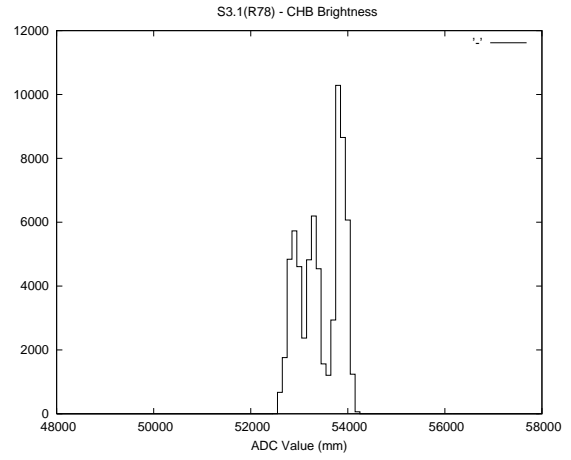

Target Performance Report - S3.1

Report Generated: March 7, 2016,

Last Actuation: 07/03/16 11:01:09

1 Operation Summary

	Last Shift	Total
Actuations:	68.3K	5059.7K
Quadrature Count errors:	0	0
Fiber ADC errors:	0	0
BPS errors (during actuation):	0	0
(R78) Gaps > 3s & < 10s:	0	15865
(R78) Gaps > 10s:	2	1178
(R78) SP2 Corrections:	0	11814
(R78) Capture Over/Under shoots:	0/0	121455/133586

2 Mechanical Performance

Starting position for the last 2000 actuations.

Starting position width over time.

Acceleration for the last 2000 actuations.

Acceleration over time. Normalised to a temperature 45C using the temperature data collected by the system.

3 Optical Performance

4 BPS Check