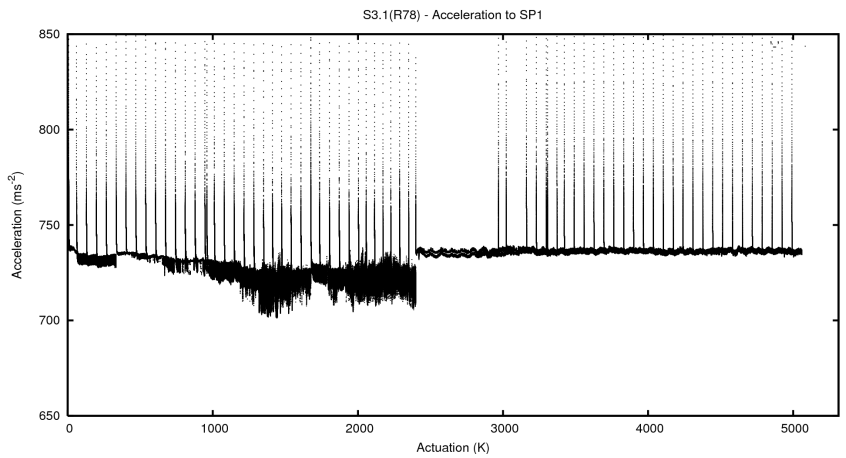

2 Mechanical Performance

Starting position for the last 2000 actuations.

Starting position width over time.

Acceleration for the last 2000 actuations.

Acceleration over time. Normalised to a temperature 45C using the temperature data collected by the system.

3 Optical Performance

4 BPS Check