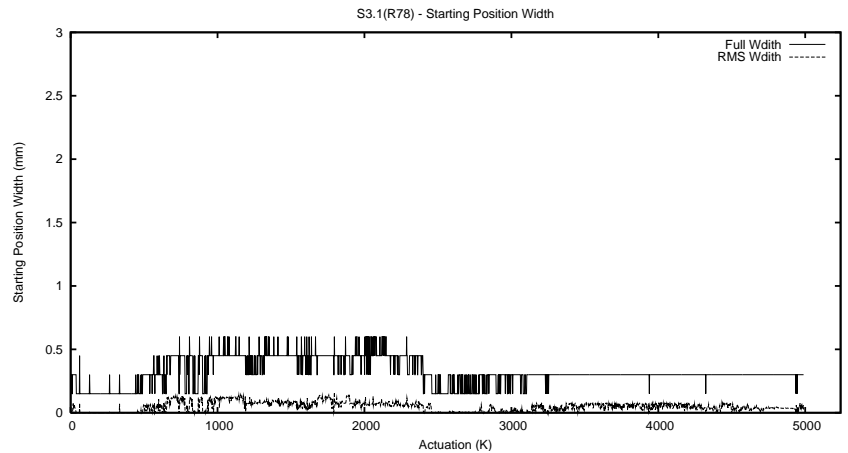

Target Performance Report - S3.1

Report Generated: March 6, 2016,

Last Actuation: 06/03/16 11:01:09

1 Operation Summary

	Last Shift	Total
Actuations:	68.3K	4991.5K
Quadrature Count errors:	0	0
Fiber ADC errors:	0	0
BPS errors (during actuation):	0	0
(R78) Gaps > 3s & < 10s:	0	15865
(R78) Gaps > 10s:	2	1177
(R78) SP2 Corrections:	0	11814
(R78) Capture Over/Under shoots:	0/0	121455/133586

2 Mechanical Performance

Starting position for the last 2000 actuations.

Starting position width over time.

Acceleration for the last 2000 actuations.

Acceleration over time. Normalised to a temperature 45C using the temperature data collected by the system.