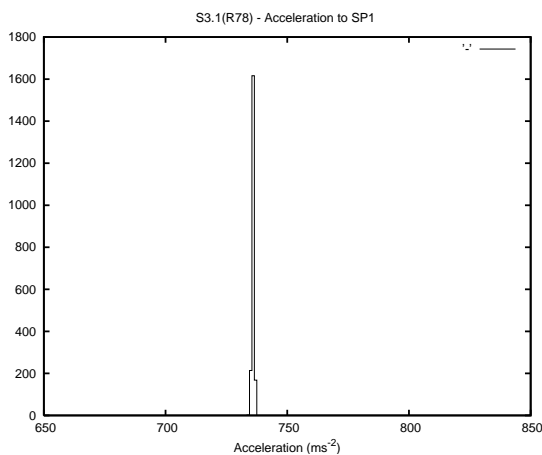

Target Performance Report - S3.1

Report Generated: March 6, 2016,

Last Actuation: 06/03/16 11:01:09

1 Operation Summary

	Last Shift	Total
Actuations:	68.3K	4991.5K
Quadrature Count errors:	0	0
Fiber ADC errors:	0	0
BPS errors (during actuation):	0	0
(R78) Gaps > 3s & < 10s:	0	15865
(R78) Gaps > 10s:	2	1177
(R78) SP2 Corrections:	0	11814
(R78) Capture Over/Under shoots:	0/0	121455/133586

2 Mechanical Performance

Starting position for the last 2000 actuations.

Starting position width over time.

Acceleration for the last 2000 actuations.

Acceleration over time. Normalised to a temperature 45C using the temperature data collected by the system.