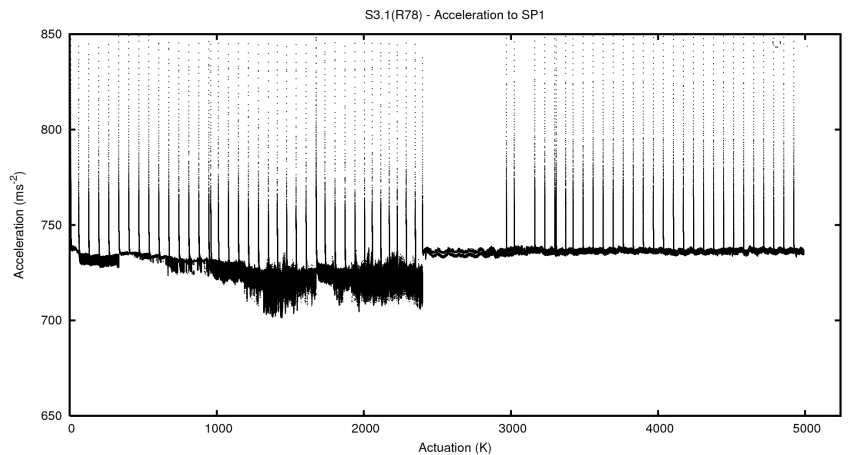

2 Mechanical Performance

Starting position for the last 2000 actuations.

Starting position width over time.

Acceleration for the last 2000 actuations.

Acceleration over time. Normalised to a temperature 45C using the temperature data collected by the system.

3 Optical Performance

4 BPS Check