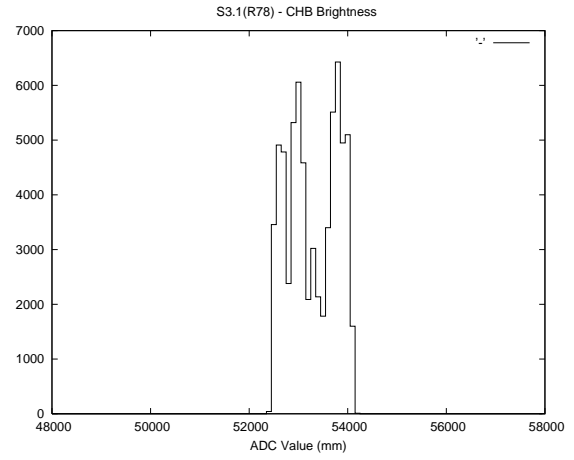

Target Performance Report - S3.1

Report Generated: March 6, 2016,

Last Actuation: 06/03/16 11:01:09

1 Operation Summary

	Last Shift	Total
Actuations:	68.3K	4991.5K
Quadrature Count errors:	0	0
Fiber ADC errors:	0	0
BPS errors (during actuation):	0	0
(R78) Gaps > 3s & < 10s:	0	15865
(R78) Gaps > 10s:	2	1177
(R78) SP2 Corrections:	0	11814
(R78) Capture Over/Under shoots:	0/0	121455/133586

2 Mechanical Performance

Starting position for the last 2000 actuations.

Starting position width over time.

Acceleration for the last 2000 actuations.

Acceleration over time. Normalised to a temperature 45C using the temperature data collected by the system.

3 Optical Performance

4 BPS Check