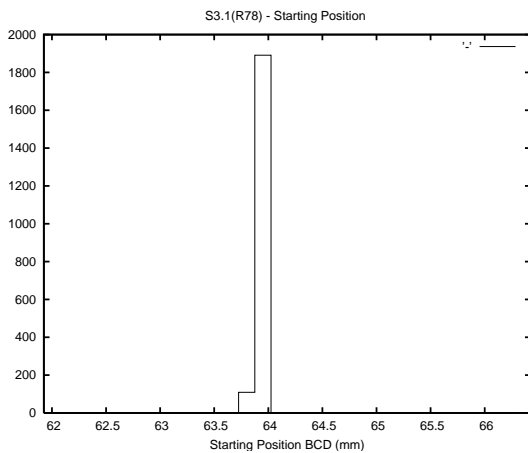

Target Performance Report - S3.1

Report Generated: March 6, 2016,

Last Actuation: 06/03/16 11:01:09

1 Operation Summary

	Last Shift	Total
Actuations:	68.3K	4991.5K
Quadrature Count errors:	0	0
Fiber ADC errors:	0	0
BPS errors (during actuation):	0	0
(R78) Gaps > 3s & < 10s:	0	15865
(R78) Gaps > 10s:	2	1177
(R78) SP2 Corrections:	0	11814
(R78) Capture Over/Under shoots:	0/0	121455/133586

2 Mechanical Performance

Starting position for the last 2000 actuations.

Starting position width over time.

Acceleration for the last 2000 actuations.

Acceleration over time. Normalised to a temperature 45C using the temperature data collected by the system.

3 Optical Performance

4 BPS Check