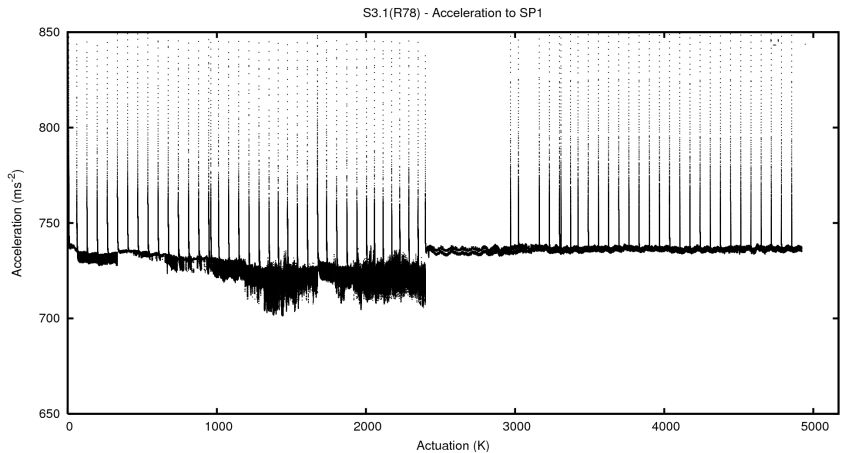

## 2 Mechanical Performance

Starting position for the last 2000 actuations.

Starting position width over time.

Acceleration for the last 2000 actuations.

Acceleration over time. Normalised to a temperature 45C using the temperature data collected by the system.

### 3 Optical Performance