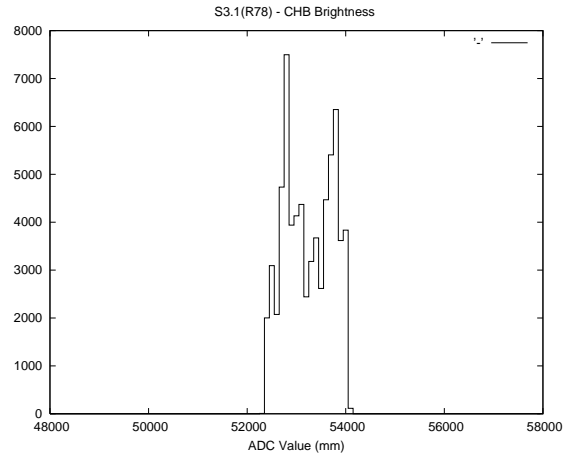

## 2 Mechanical Performance

Starting position for the last 2000 actuations.

Starting position width over time.

Acceleration for the last 2000 actuations.

Acceleration over time. Normalised to a temperature 45C using the temperature data collected by the system.

### 3 Optical Performance