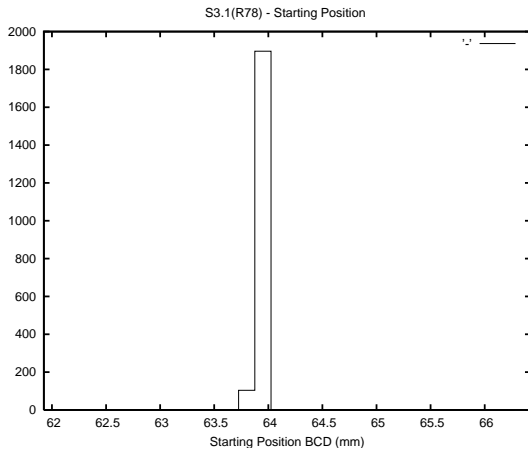

## 1 Operation Summary

	Last Shift	Total
Actuations:	68.2K	4923.2K
Quadrature Count errors:	0	0
Fiber ADC errors:	0	0
BPS errors (during actuation):	0	0
(R78) Gaps > 3s & < 10s:	0	15865
(R78) Gaps > 10s:	2	1176
(R78) SP2 Corrections:	0	11814
(R78) Capture Over/Under shoots:	0/0	121455/133586

## 2 Mechanical Performance

Starting position for the last 2000 actuations.

Starting position width over time.

Acceleration for the last 2000 actuations.

Acceleration over time. Normalised to a temperature 45C using the temperature data collected by the system.