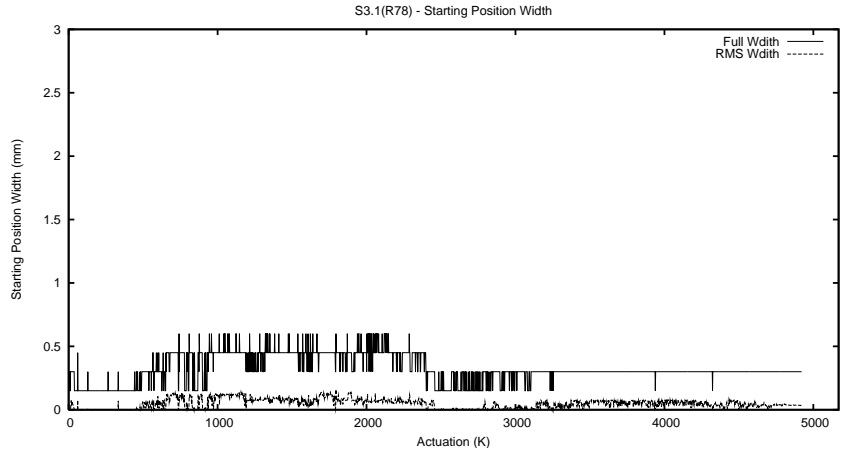

## 1 Operation Summary

	Last Shift	Total
Actuations:	68.2K	4923.2K
Quadrature Count errors:	0	0
Fiber ADC errors:	0	0
BPS errors (during actuation):	0	0
(R78) Gaps > 3s & < 10s:	0	15865
(R78) Gaps > 10s:	2	1176
(R78) SP2 Corrections:	0	11814
(R78) Capture Over/Under shoots:	0/0	121455/133586

## 2 Mechanical Performance

Starting position for the last 2000 actuations.

Starting position width over time.

Acceleration for the last 2000 actuations.

Acceleration over time. Normalised to a temperature 45C using the temperature data collected by the system.