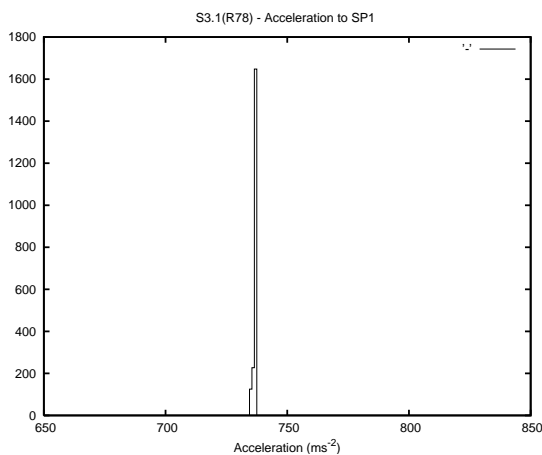

Target Performance Report - S3.1

Report Generated: March 3, 2016,

Last Actuation: 03/03/16 11:01:09

1 Operation Summary

	Last Shift	Total
Actuations:	68.3K	4786.7K
Quadrature Count errors:	0	0
Fiber ADC errors:	0	0
BPS errors (during actuation):	0	0
(R78) Gaps > 3s & < 10s:	0	15865
(R78) Gaps > 10s:	2	1174
(R78) SP2 Corrections:	0	11814
(R78) Capture Over/Under shoots:	0/0	121455/133586

2 Mechanical Performance

Starting position for the last 2000 actuations.

Starting position width over time.

Acceleration for the last 2000 actuations.

Acceleration over time. Normalised to a temperature 45C using the temperature data collected by the system.