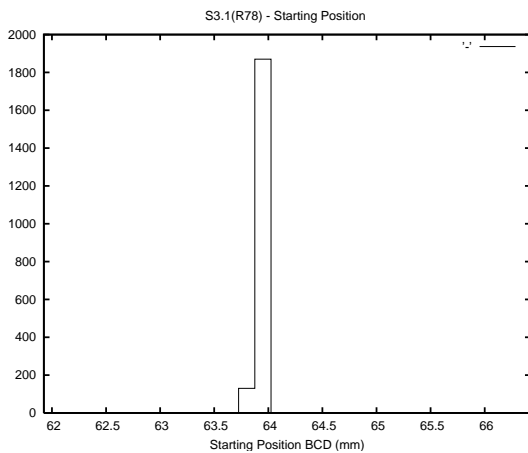

Target Performance Report - S3.1

Report Generated: March 3, 2016,

Last Actuation: 03/03/16 11:01:09

1 Operation Summary

	Last Shift	Total
Actuations:	68.3K	4786.7K
Quadrature Count errors:	0	0
Fiber ADC errors:	0	0
BPS errors (during actuation):	0	0
(R78) Gaps > 3s & < 10s:	0	15865
(R78) Gaps > 10s:	2	1174
(R78) SP2 Corrections:	0	11814
(R78) Capture Over/Under shoots:	0/0	121455/133586

2 Mechanical Performance

Starting position for the last 2000 actuations.

Starting position width over time.

Acceleration for the last 2000 actuations.

Acceleration over time. Normalised to a temperature 45C using the temperature data collected by the system.

3 Optical Performance

4 BPS Check