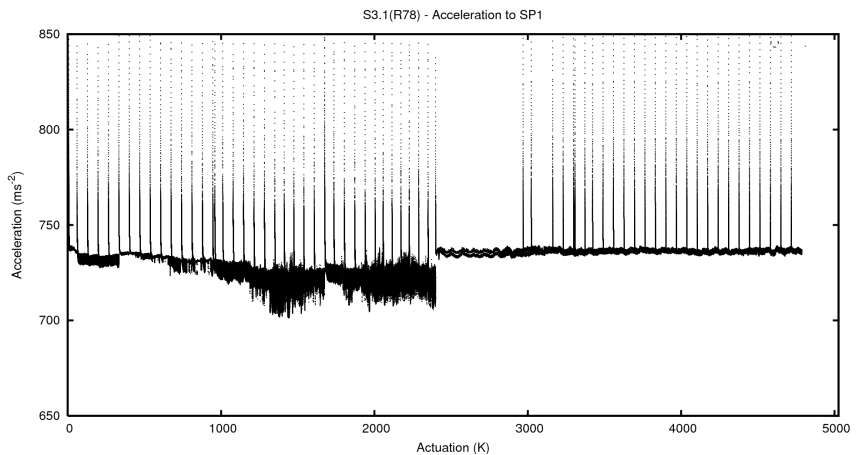

2 Mechanical Performance

Starting position for the last 2000 actuations.

Starting position width over time.

Acceleration for the last 2000 actuations.

Acceleration over time. Normalised to a temperature 45C using the temperature data collected by the system.

3 Optical Performance

4 BPS Check