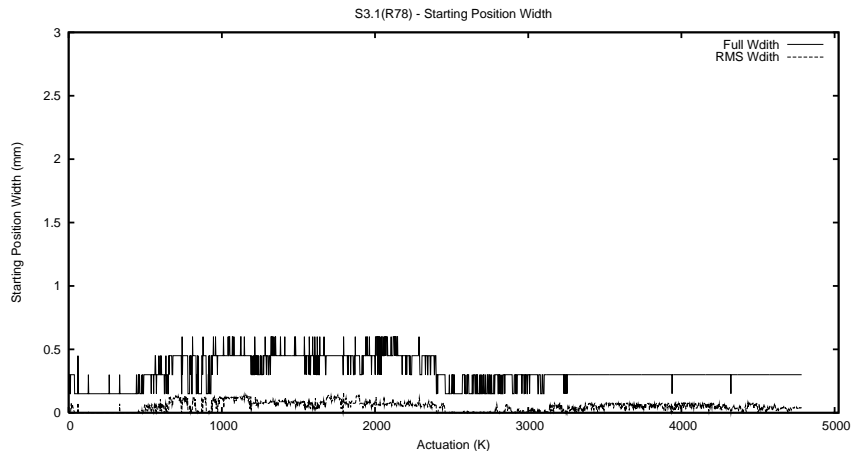

Target Performance Report - S3.1

Report Generated: March 3, 2016,

Last Actuation: 03/03/16 11:01:09

1 Operation Summary

	Last Shift	Total
Actuations:	68.3K	4786.7K
Quadrature Count errors:	0	0
Fiber ADC errors:	0	0
BPS errors (during actuation):	0	0
(R78) Gaps > 3s & < 10s:	0	15865
(R78) Gaps > 10s:	2	1174
(R78) SP2 Corrections:	0	11814
(R78) Capture Over/Under shoots:	0/0	121455/133586

2 Mechanical Performance

Starting position for the last 2000 actuations.

Starting position width over time.

Acceleration for the last 2000 actuations.

Acceleration over time. Normalised to a temperature 45C using the temperature data collected by the system.