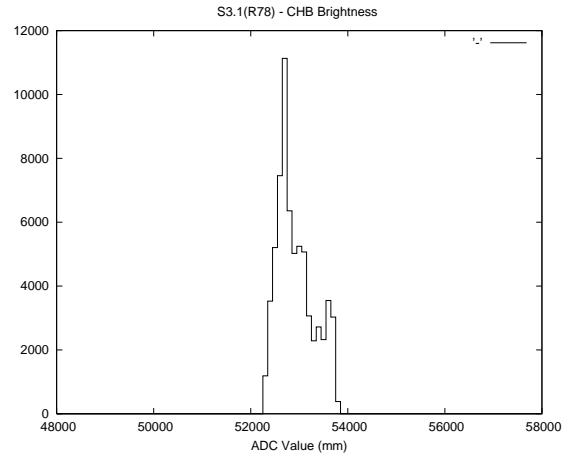

2 Mechanical Performance

Starting position for the last 2000 actuations.

Starting position width over time.

Acceleration for the last 2000 actuations.

Acceleration over time. Normalised to a temperature 45C using the temperature data collected by the system.

3 Optical Performance

4 BPS Check