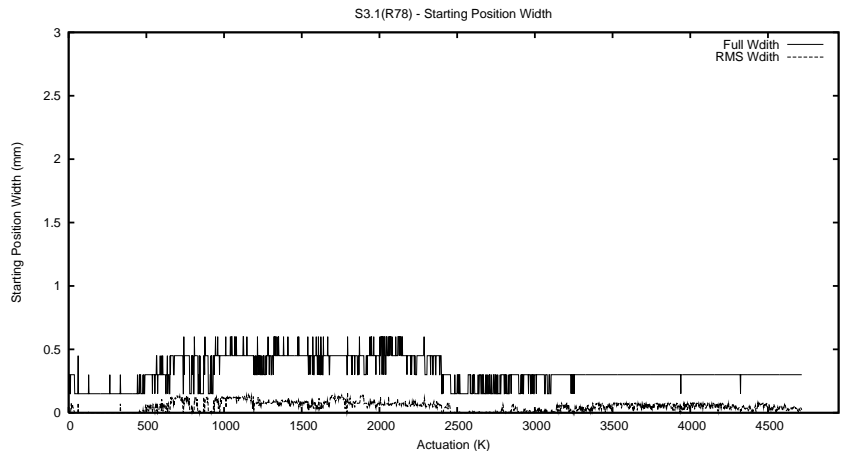

## 1 Operation Summary

	Last Shift	Total
Actuations:	68.3K	4718.5K
Quadrature Count errors:	0	0
Fiber ADC errors:	0	0
BPS errors (during actuation):	0	0
(R78) Gaps > 3s & < 10s:	0	15865
(R78) Gaps > 10s:	2	1173
(R78) SP2 Corrections:	0	11814
(R78) Capture Over/Under shoots:	0/0	121455/133586

## 2 Mechanical Performance

Starting position for the last 2000 actuations.

Starting position width over time.

Acceleration for the last 2000 actuations.

Acceleration over time. Normalised to a temperature 45C using the temperature data collected by the system.