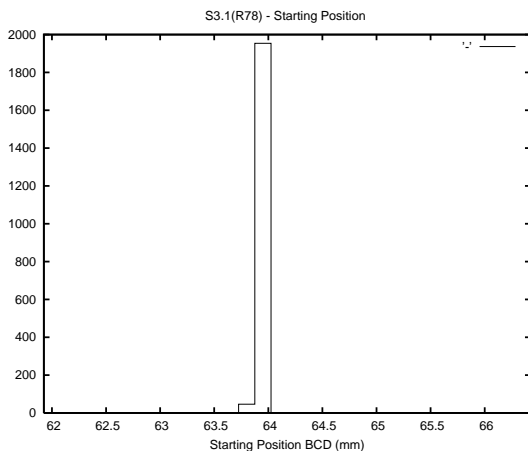

## 1 Operation Summary

	Last Shift	Total
Actuations:	68.3K	4718.5K
Quadrature Count errors:	0	0
Fiber ADC errors:	0	0
BPS errors (during actuation):	0	0
(R78) Gaps > 3s & < 10s:	0	15865
(R78) Gaps > 10s:	2	1173
(R78) SP2 Corrections:	0	11814
(R78) Capture Over/Under shoots:	0/0	121455/133586

## 2 Mechanical Performance

Starting position for the last 2000 actuations.

Starting position width over time.

Acceleration for the last 2000 actuations.

Acceleration over time. Normalised to a temperature 45C using the temperature data collected by the system.