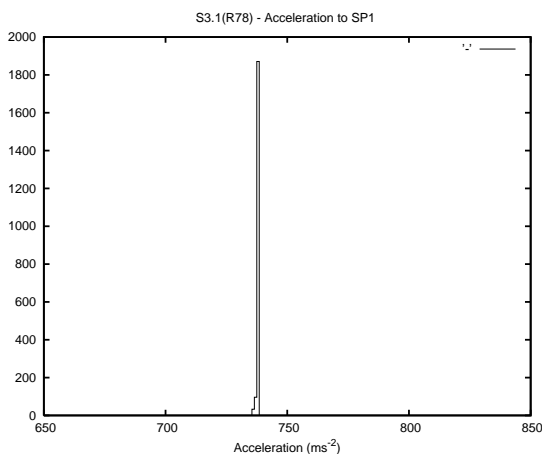

## 1 Operation Summary

	Last Shift	Total
Actuations:	68.3K	4718.5K
Quadrature Count errors:	0	0
Fiber ADC errors:	0	0
BPS errors (during actuation):	0	0
(R78) Gaps > 3s & < 10s:	0	15865
(R78) Gaps > 10s:	2	1173
(R78) SP2 Corrections:	0	11814
(R78) Capture Over/Under shoots:	0/0	121455/133586

## 2 Mechanical Performance

Starting position for the last 2000 actuations.

Starting position width over time.

Acceleration for the last 2000 actuations.

Acceleration over time. Normalised to a temperature 45C using the temperature data collected by the system.