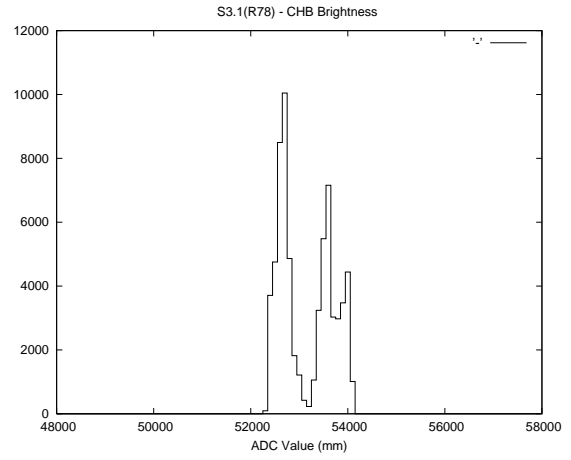

## 1 Operation Summary

	Last Shift	Total
Actuations:	68.3K	4718.5K
Quadrature Count errors:	0	0
Fiber ADC errors:	0	0
BPS errors (during actuation):	0	0
(R78) Gaps > 3s & < 10s:	0	15865
(R78) Gaps > 10s:	2	1173
(R78) SP2 Corrections:	0	11814
(R78) Capture Over/Under shoots:	0/0	121455/133586

## 2 Mechanical Performance

Starting position for the last 2000 actuations.

Starting position width over time.

Acceleration for the last 2000 actuations.

Acceleration over time. Normalised to a temperature 45C using the temperature data collected by the system.

### 3 Optical Performance