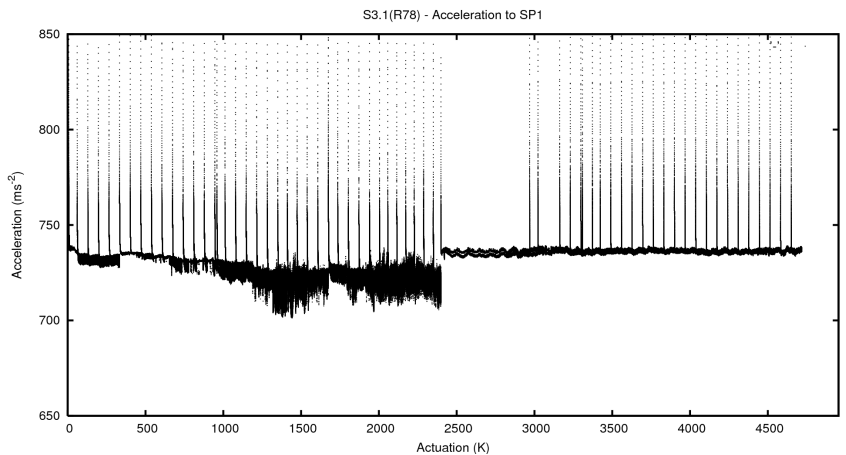

## 2 Mechanical Performance

Starting position for the last 2000 actuations.

Starting position width over time.

Acceleration for the last 2000 actuations.

Acceleration over time. Normalised to a temperature 45C using the temperature data collected by the system.

### 3 Optical Performance