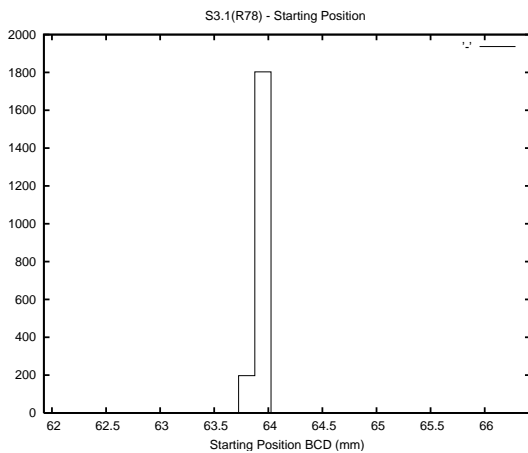

Target Performance Report - S3.1

Report Generated: February 29, 2016,

Last Actuation: 29/02/16 11:01:09

1 Operation Summary

	Last Shift	Total
Actuations:	68.3K	4581.9K
Quadrature Count errors:	0	0
Fiber ADC errors:	0	0
BPS errors (during actuation):	0	0
(R78) Gaps > 3s & < 10s:	0	15865
(R78) Gaps > 10s:	2	1171
(R78) SP2 Corrections:	0	11814
(R78) Capture Over/Under shoots:	0/0	121455/133586

2 Mechanical Performance

Starting position for the last 2000 actuations.

Starting position width over time.

Acceleration for the last 2000 actuations.

Acceleration over time. Normalised to a temperature 45C using the temperature data collected by the system.

3 Optical Performance

4 BPS Check