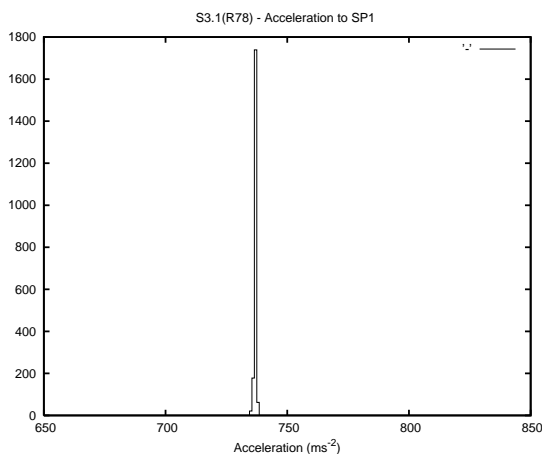

Target Performance Report - S3.1

Report Generated: February 29, 2016,

Last Actuation: 29/02/16 11:01:09

1 Operation Summary

	Last Shift	Total
Actuations:	68.3K	4581.9K
Quadrature Count errors:	0	0
Fiber ADC errors:	0	0
BPS errors (during actuation):	0	0
(R78) Gaps > 3s & < 10s:	0	15865
(R78) Gaps > 10s:	2	1171
(R78) SP2 Corrections:	0	11814
(R78) Capture Over/Under shoots:	0/0	121455/133586

2 Mechanical Performance

Starting position for the last 2000 actuations.

Starting position width over time.

Acceleration for the last 2000 actuations.

Acceleration over time. Normalised to a temperature 45C using the temperature data collected by the system.