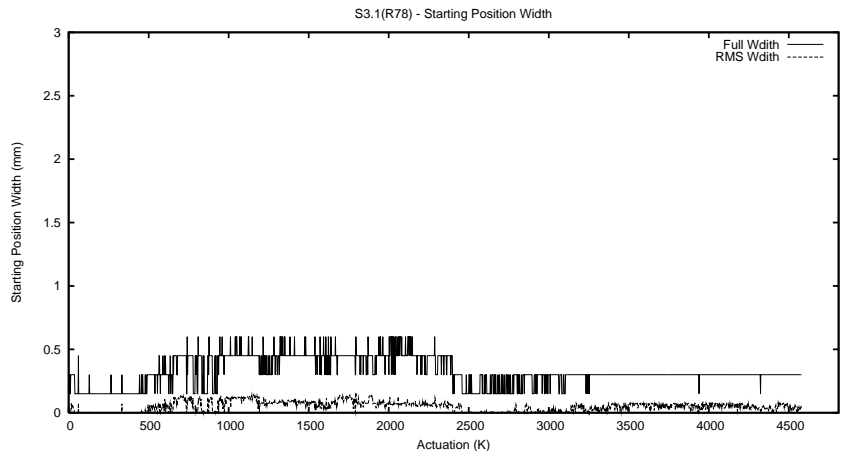

Target Performance Report - S3.1

Report Generated: February 29, 2016,

Last Actuation: 29/02/16 11:01:09

1 Operation Summary

	Last Shift	Total
Actuations:	68.3K	4581.9K
Quadrature Count errors:	0	0
Fiber ADC errors:	0	0
BPS errors (during actuation):	0	0
(R78) Gaps > 3s & < 10s:	0	15865
(R78) Gaps > 10s:	2	1171
(R78) SP2 Corrections:	0	11814
(R78) Capture Over/Under shoots:	0/0	121455/133586

2 Mechanical Performance

Starting position for the last 2000 actuations.

Starting position width over time.

Acceleration for the last 2000 actuations.

Acceleration over time. Normalised to a temperature 45C using the temperature data collected by the system.