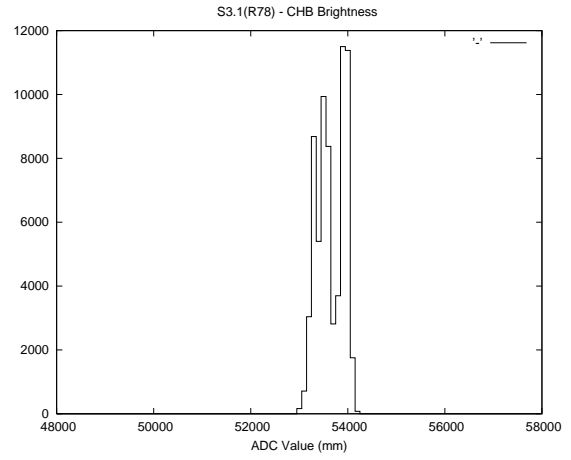

Target Performance Report - S3.1

Report Generated: February 29, 2016,

Last Actuation: 29/02/16 11:01:09

1 Operation Summary

	Last Shift	Total
Actuations:	68.3K	4581.9K
Quadrature Count errors:	0	0
Fiber ADC errors:	0	0
BPS errors (during actuation):	0	0
(R78) Gaps > 3s & < 10s:	0	15865
(R78) Gaps > 10s:	2	1171
(R78) SP2 Corrections:	0	11814
(R78) Capture Over/Under shoots:	0/0	121455/133586

2 Mechanical Performance

Starting position for the last 2000 actuations.

Starting position width over time.

Acceleration for the last 2000 actuations.

Acceleration over time. Normalised to a temperature 45C using the temperature data collected by the system.

3 Optical Performance

4 BPS Check