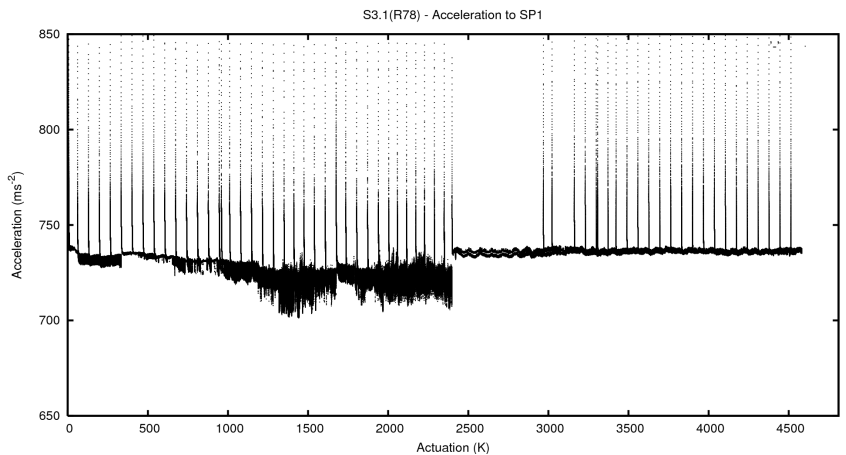

2 Mechanical Performance

Starting position for the last 2000 actuations.

Starting position width over time.

Acceleration for the last 2000 actuations.

Acceleration over time. Normalised to a temperature 45C using the temperature data collected by the system.

3 Optical Performance

4 BPS Check