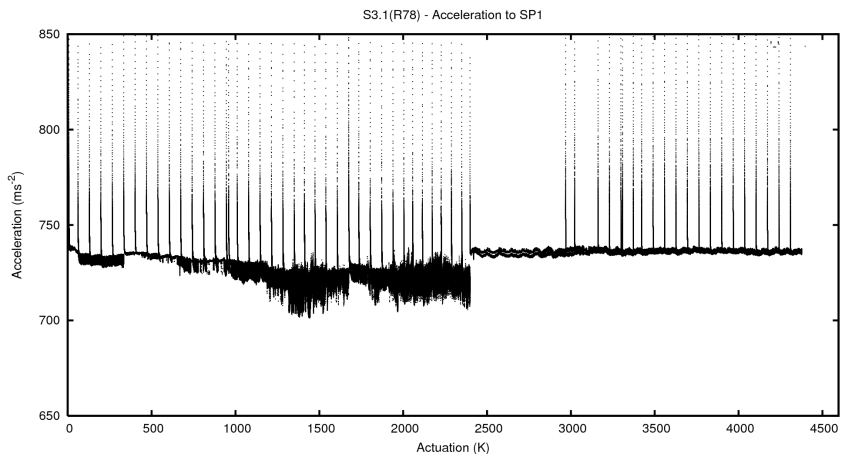

2 Mechanical Performance

Starting position for the last 2000 actuations.

Starting position width over time.

Acceleration for the last 2000 actuations.

Acceleration over time. Normalised to a temperature 45C using the temperature data collected by the system.

3 Optical Performance

4 BPS Check