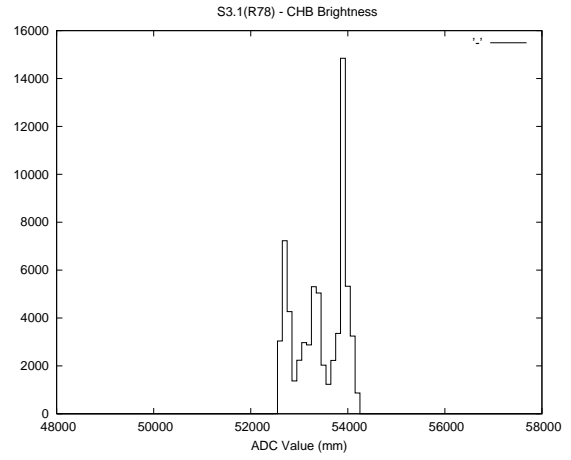

Target Performance Report - S3.1

Report Generated: February 26, 2016,

Last Actuation: 26/02/16 11:01:05

1 Operation Summary

	Last Shift	Total
Actuations:	68.2K	4377.2K
Quadrature Count errors:	0	0
Fiber ADC errors:	0	0
BPS errors (during actuation):	0	0
(R78) Gaps > 3s & < 10s:	0	15865
(R78) Gaps > 10s:	2	1168
(R78) SP2 Corrections:	0	11814
(R78) Capture Over/Under shoots:	0/0	121455/133586

2 Mechanical Performance

Starting position for the last 2000 actuations.

Starting position width over time.

Acceleration for the last 2000 actuations.

Acceleration over time. Normalised to a temperature 45C using the temperature data collected by the system.

3 Optical Performance

4 BPS Check