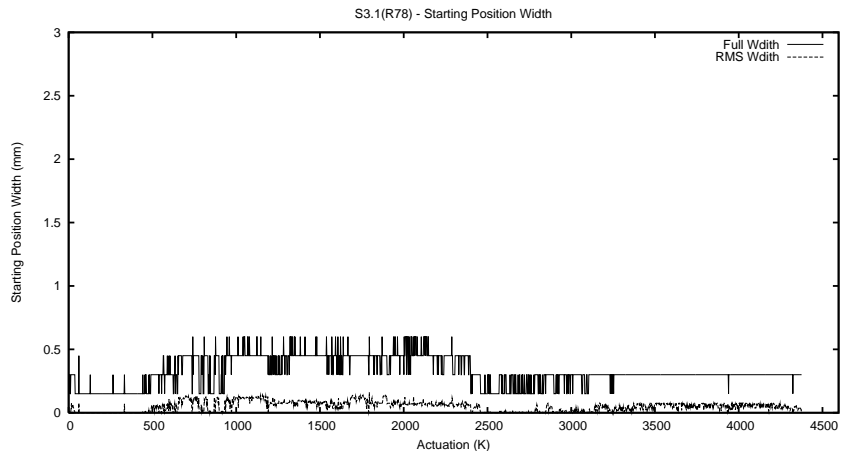

Target Performance Report - S3.1

Report Generated: February 26, 2016,

Last Actuation: 26/02/16 11:01:05

1 Operation Summary

	Last Shift	Total
Actuations:	68.2K	4377.2K
Quadrature Count errors:	0	0
Fiber ADC errors:	0	0
BPS errors (during actuation):	0	0
(R78) Gaps > 3s & < 10s:	0	15865
(R78) Gaps > 10s:	2	1168
(R78) SP2 Corrections:	0	11814
(R78) Capture Over/Under shoots:	0/0	121455/133586

2 Mechanical Performance

Starting position for the last 2000 actuations.

Starting position width over time.

Acceleration for the last 2000 actuations.

Acceleration over time. Normalised to a temperature 45C using the temperature data collected by the system.