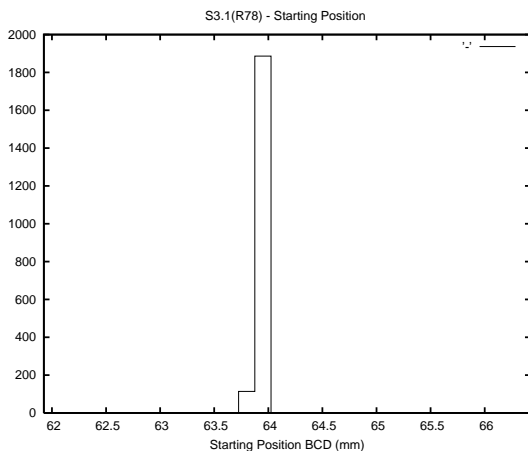

Target Performance Report - S3.1

Report Generated: February 26, 2016,

Last Actuation: 26/02/16 11:01:05

1 Operation Summary

	Last Shift	Total
Actuations:	68.2K	4377.2K
Quadrature Count errors:	0	0
Fiber ADC errors:	0	0
BPS errors (during actuation):	0	0
(R78) Gaps > 3s & < 10s:	0	15865
(R78) Gaps > 10s:	2	1168
(R78) SP2 Corrections:	0	11814
(R78) Capture Over/Under shoots:	0/0	121455/133586

2 Mechanical Performance

Starting position for the last 2000 actuations.

Starting position width over time.

Acceleration for the last 2000 actuations.

Acceleration over time. Normalised to a temperature 45C using the temperature data collected by the system.

3 Optical Performance

4 BPS Check