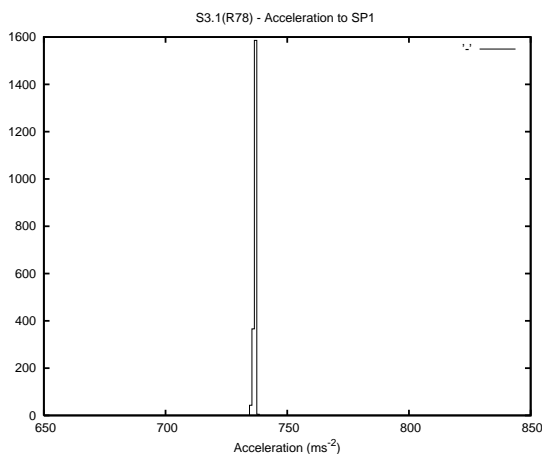

Target Performance Report - S3.1

Report Generated: February 26, 2016,

Last Actuation: 26/02/16 11:01:05

1 Operation Summary

	Last Shift	Total
Actuations:	68.2K	4377.2K
Quadrature Count errors:	0	0
Fiber ADC errors:	0	0
BPS errors (during actuation):	0	0
(R78) Gaps > 3s & < 10s:	0	15865
(R78) Gaps > 10s:	2	1168
(R78) SP2 Corrections:	0	11814
(R78) Capture Over/Under shoots:	0/0	121455/133586

2 Mechanical Performance

Starting position for the last 2000 actuations.

Starting position width over time.

Acceleration for the last 2000 actuations.

Acceleration over time. Normalised to a temperature 45C using the temperature data collected by the system.