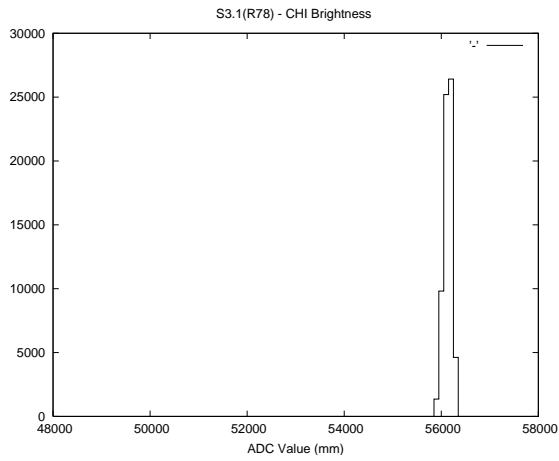

2 Mechanical Performance

Starting position for the last 2000 actuations.

Starting position width over time.

Acceleration for the last 2000 actuations.

Acceleration over time. Normalised to a temperature 45C using the temperature data collected by the system.

3 Optical Performance

4 BPS Check