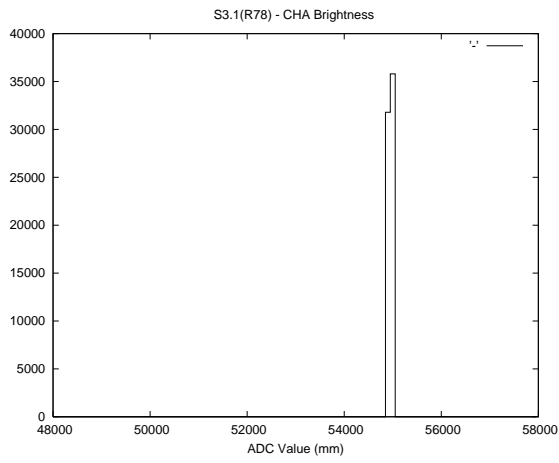

## 2 Mechanical Performance

Starting position for the last 2000 actuations.

Starting position width over time.

Acceleration for the last 2000 actuations.

Acceleration over time. Normalised to a temperature 45C using the temperature data collected by the system.

### 3 Optical Performance