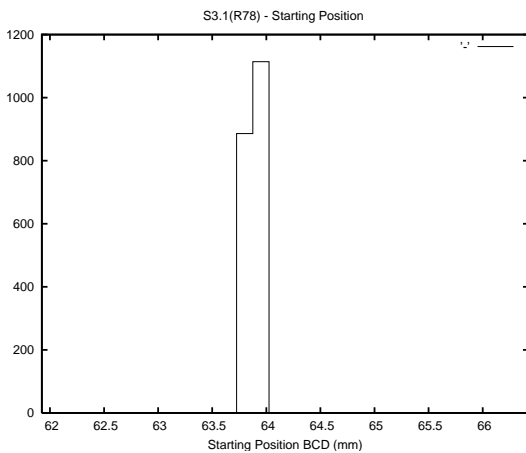

## 1 Operation Summary

	Last Shift	Total
Actuations:	68.2K	4240.7K
Quadrature Count errors:	0	0
Fiber ADC errors:	0	0
BPS errors (during actuation):	0	0
(R78) Gaps > 3s & < 10s:	0	15865
(R78) Gaps > 10s:	2	1166
(R78) SP2 Corrections:	0	11814
(R78) Capture Over/Under shoots:	0/0	121455/133586

## 2 Mechanical Performance

Starting position for the last 2000 actuations.

Starting position width over time.

Acceleration for the last 2000 actuations.

Acceleration over time. Normalised to a temperature 45C using the temperature data collected by the system.