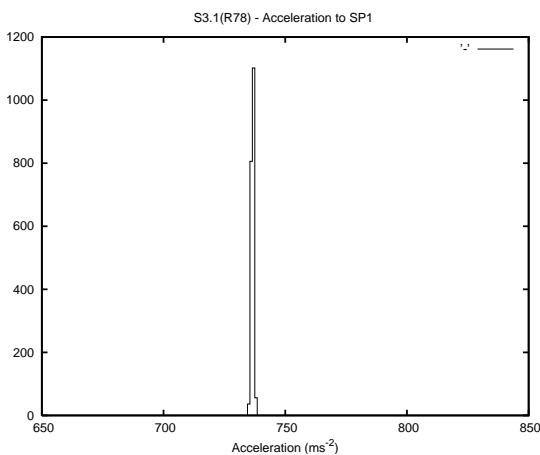

## 1 Operation Summary

	Last Shift	Total
Actuations:	68.2K	4240.7K
Quadrature Count errors:	0	0
Fiber ADC errors:	0	0
BPS errors (during actuation):	0	0
(R78) Gaps > 3s & < 10s:	0	15865
(R78) Gaps > 10s:	2	1166
(R78) SP2 Corrections:	0	11814
(R78) Capture Over/Under shoots:	0/0	121455/133586

## 2 Mechanical Performance

Starting position for the last 2000 actuations.

Starting position width over time.

Acceleration for the last 2000 actuations.

Acceleration over time. Normalised to a temperature 45C using the temperature data collected by the system.