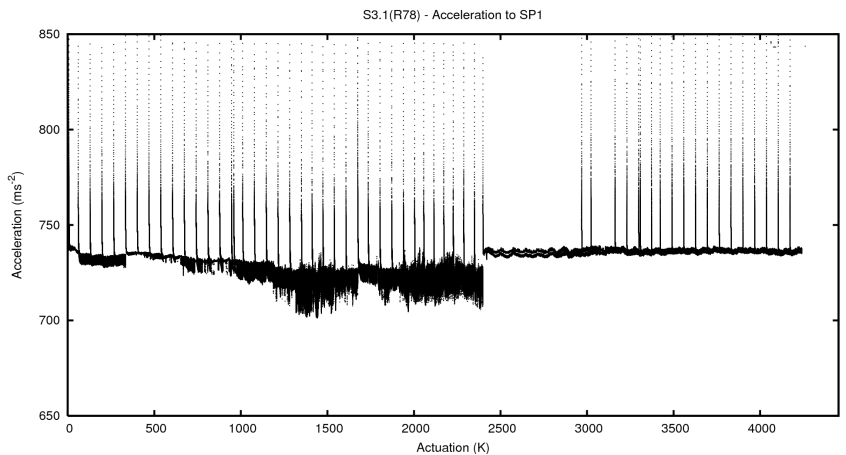

## 2 Mechanical Performance

Starting position for the last 2000 actuations.

Starting position width over time.

Acceleration for the last 2000 actuations.

Acceleration over time. Normalised to a temperature 45C using the temperature data collected by the system.

### 3 Optical Performance