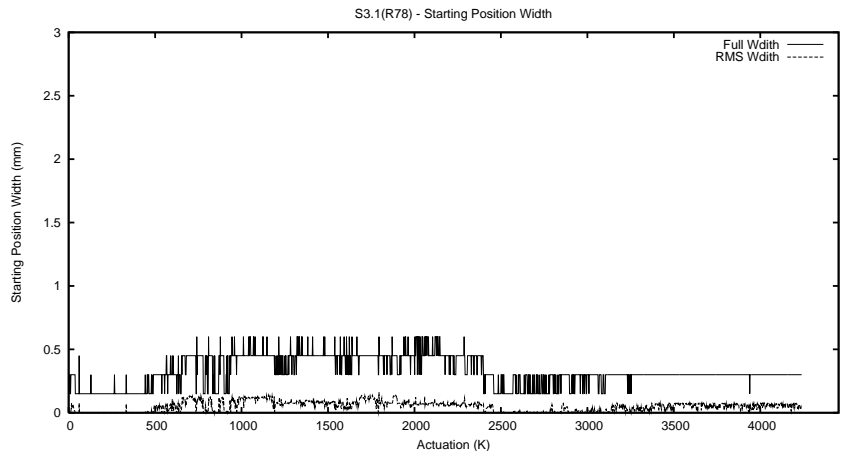

## 1 Operation Summary

	Last Shift	Total
Actuations:	68.2K	4240.7K
Quadrature Count errors:	0	0
Fiber ADC errors:	0	0
BPS errors (during actuation):	0	0
(R78) Gaps > 3s & < 10s:	0	15865
(R78) Gaps > 10s:	2	1166
(R78) SP2 Corrections:	0	11814
(R78) Capture Over/Under shoots:	0/0	121455/133586

## 2 Mechanical Performance

Starting position for the last 2000 actuations.

Starting position width over time.

Acceleration for the last 2000 actuations.

Acceleration over time. Normalised to a temperature 45C using the temperature data collected by the system.