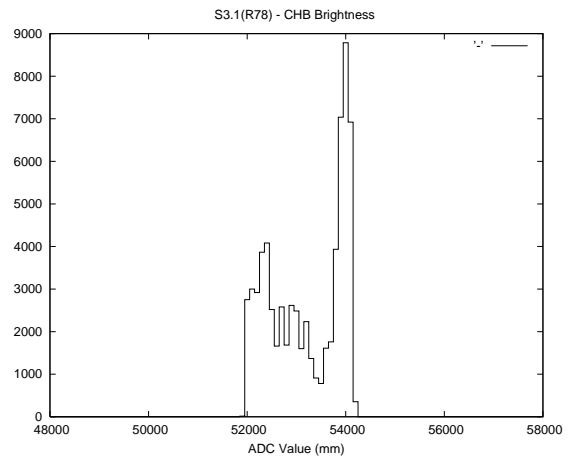

## 2 Mechanical Performance

Starting position for the last 2000 actuations.

Starting position width over time.

Acceleration for the last 2000 actuations.

Acceleration over time. Normalised to a temperature 45C using the temperature data collected by the system.

### 3 Optical Performance