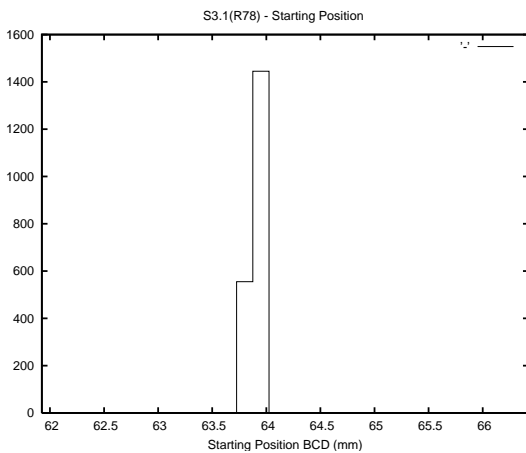

## 1 Operation Summary

	Last Shift	Total
Actuations:	68.2K	4172.6K
Quadrature Count errors:	0	0
Fiber ADC errors:	0	0
BPS errors (during actuation):	0	0
(R78) Gaps > 3s & < 10s:	0	15865
(R78) Gaps > 10s:	2	1165
(R78) SP2 Corrections:	0	11814
(R78) Capture Over/Under shoots:	0/0	121455/133586

## 2 Mechanical Performance

Starting position for the last 2000 actuations.

Starting position width over time.

Acceleration for the last 2000 actuations.

Acceleration over time. Normalised to a temperature 45C using the temperature data collected by the system.