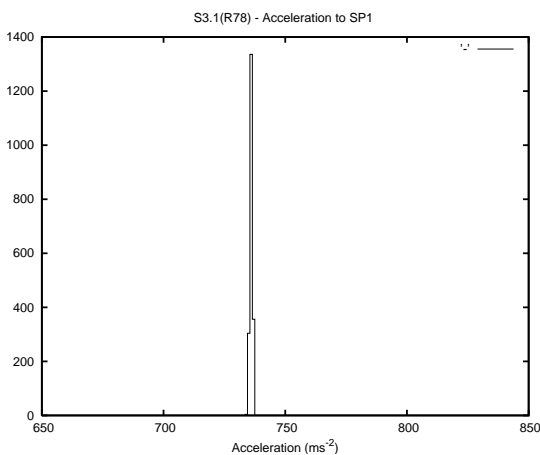

## 1 Operation Summary

	Last Shift	Total
Actuations:	68.2K	4172.6K
Quadrature Count errors:	0	0
Fiber ADC errors:	0	0
BPS errors (during actuation):	0	0
(R78) Gaps > 3s & < 10s:	0	15865
(R78) Gaps > 10s:	2	1165
(R78) SP2 Corrections:	0	11814
(R78) Capture Over/Under shoots:	0/0	121455/133586

## 2 Mechanical Performance

Starting position for the last 2000 actuations.

Starting position width over time.

Acceleration for the last 2000 actuations.

Acceleration over time. Normalised to a temperature 45C using the temperature data collected by the system.