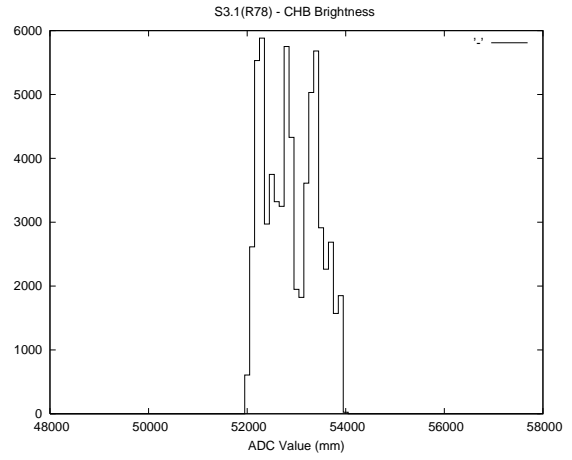

## 2 Mechanical Performance

Starting position for the last 2000 actuations.

Starting position width over time.

Acceleration for the last 2000 actuations.

Acceleration over time. Normalised to a temperature 45C using the temperature data collected by the system.

### 3 Optical Performance