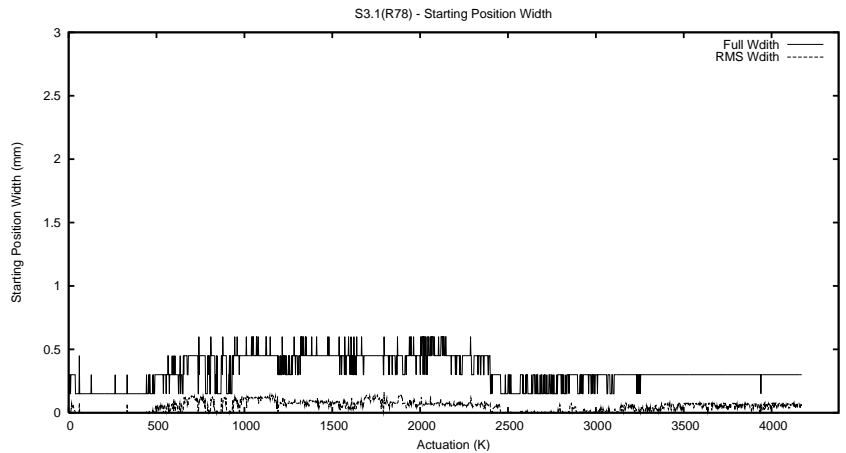

## 1 Operation Summary

	Last Shift	Total
Actuations:	68.2K	4172.6K
Quadrature Count errors:	0	0
Fiber ADC errors:	0	0
BPS errors (during actuation):	0	0
(R78) Gaps > 3s & < 10s:	0	15865
(R78) Gaps > 10s:	2	1165
(R78) SP2 Corrections:	0	11814
(R78) Capture Over/Under shoots:	0/0	121455/133586

## 2 Mechanical Performance

Starting position for the last 2000 actuations.

Starting position width over time.

Acceleration for the last 2000 actuations.

Acceleration over time. Normalised to a temperature 45C using the temperature data collected by the system.