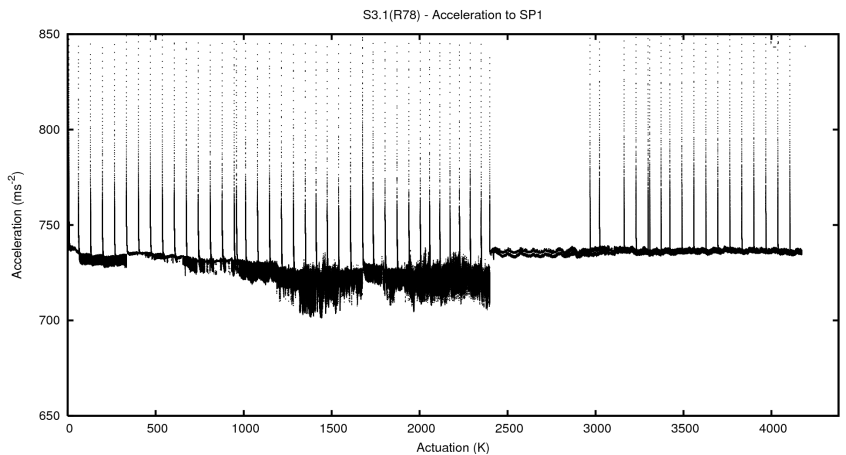

## 2 Mechanical Performance

Starting position for the last 2000 actuations.

Starting position width over time.

Acceleration for the last 2000 actuations.

Acceleration over time. Normalised to a temperature 45C using the temperature data collected by the system.

### 3 Optical Performance