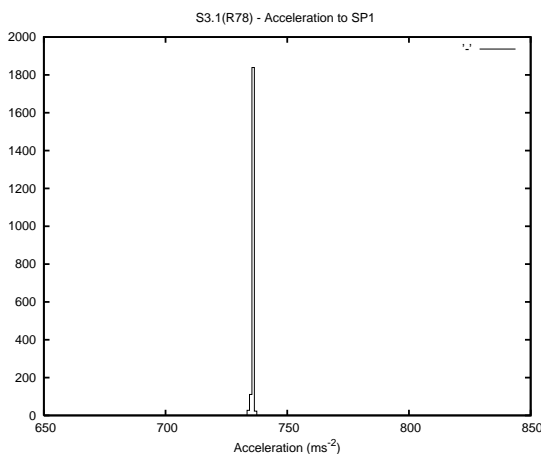

Target Performance Report - S3.1

Report Generated: February 22, 2016,

Last Actuation: 22/02/16 11:01:08

1 Operation Summary

	Last Shift	Total
Actuations:	68.2K	4104.4K
Quadrature Count errors:	0	0
Fiber ADC errors:	0	0
BPS errors (during actuation):	0	0
(R78) Gaps > 3s & < 10s:	0	15865
(R78) Gaps > 10s:	2	1164
(R78) SP2 Corrections:	0	11814
(R78) Capture Over/Under shoots:	0/0	121455/133586

2 Mechanical Performance

Starting position for the last 2000 actuations.

Starting position width over time.

Acceleration for the last 2000 actuations.

Acceleration over time. Normalised to a temperature 45C using the temperature data collected by the system.