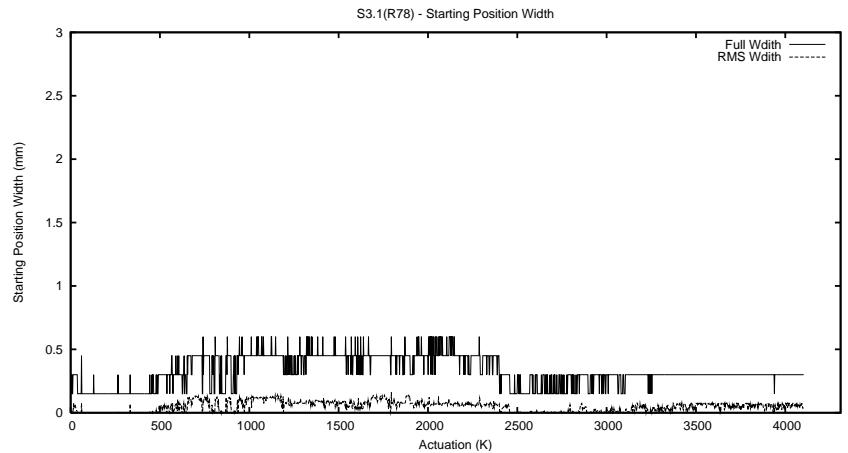

Target Performance Report - S3.1

Report Generated: February 22, 2016,

Last Actuation: 22/02/16 11:01:08

1 Operation Summary

	Last Shift	Total
Actuations:	68.2K	4104.4K
Quadrature Count errors:	0	0
Fiber ADC errors:	0	0
BPS errors (during actuation):	0	0
(R78) Gaps > 3s & < 10s:	0	15865
(R78) Gaps > 10s:	2	1164
(R78) SP2 Corrections:	0	11814
(R78) Capture Over/Under shoots:	0/0	121455/133586

2 Mechanical Performance

Starting position for the last 2000 actuations.

Starting position width over time.

Acceleration for the last 2000 actuations.

Acceleration over time. Normalised to a temperature 45C using the temperature data collected by the system.