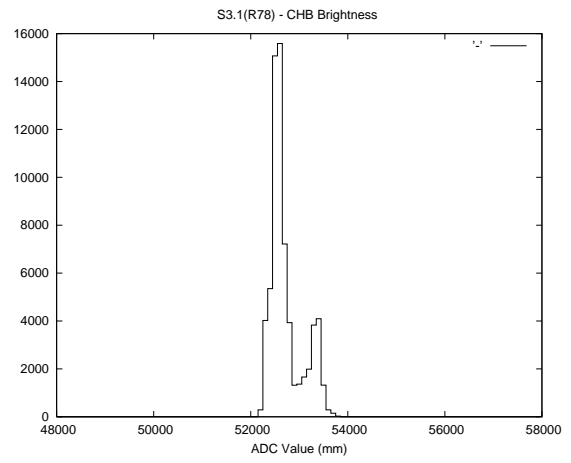

2 Mechanical Performance

Starting position for the last 2000 actuations.

Starting position width over time.

Acceleration for the last 2000 actuations.

Acceleration over time. Normalised to a temperature 45C using the temperature data collected by the system.

3 Optical Performance

4 BPS Check