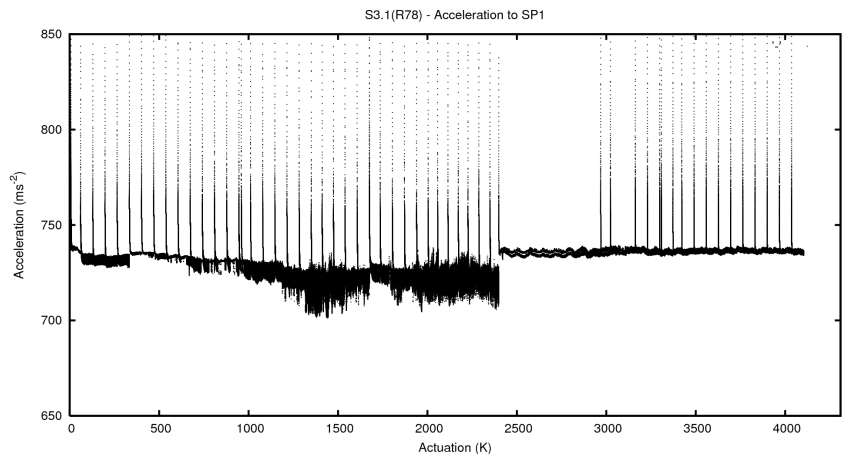

2 Mechanical Performance

Starting position for the last 2000 actuations.

Starting position width over time.

Acceleration for the last 2000 actuations.

Acceleration over time. Normalised to a temperature 45C using the temperature data collected by the system.

3 Optical Performance

4 BPS Check