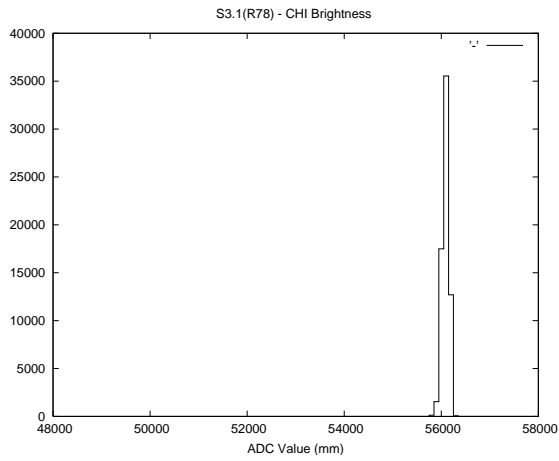

2 Mechanical Performance

Starting position for the last 2000 actuations.

Starting position width over time.

Acceleration for the last 2000 actuations.

Acceleration over time. Normalised to a temperature 45C using the temperature data collected by the system.

3 Optical Performance

4 BPS Check