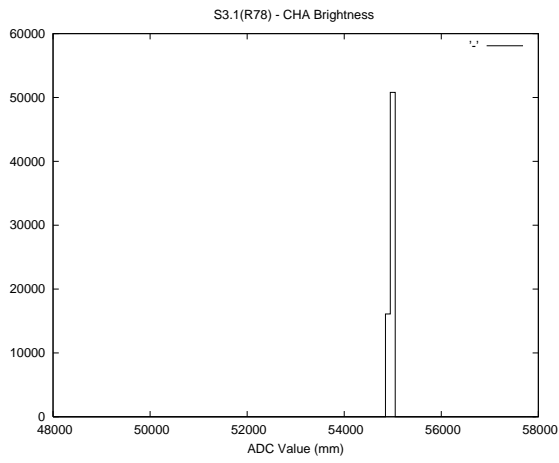

Target Performance Report - S3.1

Report Generated: February 22, 2016,

Last Actuation: 22/02/16 11:01:08

1 Operation Summary

	Last Shift	Total
Actuations:	68.2K	4104.4K
Quadrature Count errors:	0	0
Fiber ADC errors:	0	0
BPS errors (during actuation):	0	0
(R78) Gaps > 3s & < 10s:	0	15865
(R78) Gaps > 10s:	2	1164
(R78) SP2 Corrections:	0	11814
(R78) Capture Over/Under shoots:	0/0	121455/133586

2 Mechanical Performance

Starting position for the last 2000 actuations.

Starting position width over time.

Acceleration for the last 2000 actuations.

Acceleration over time. Normalised to a temperature 45C using the temperature data collected by the system.

3 Optical Performance

4 BPS Check