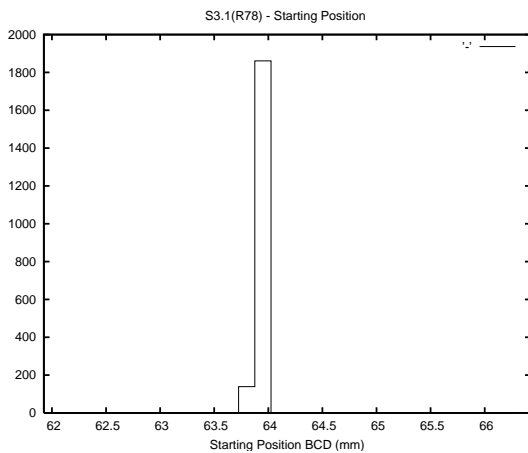

Target Performance Report - S3.1

Report Generated: February 22, 2016,

Last Actuation: 22/02/16 11:01:08

1 Operation Summary

	Last Shift	Total
Actuations:	68.2K	4104.4K
Quadrature Count errors:	0	0
Fiber ADC errors:	0	0
BPS errors (during actuation):	0	0
(R78) Gaps > 3s & < 10s:	0	15865
(R78) Gaps > 10s:	2	1164
(R78) SP2 Corrections:	0	11814
(R78) Capture Over/Under shoots:	0/0	121455/133586

2 Mechanical Performance

Starting position for the last 2000 actuations.

Starting position width over time.

Acceleration for the last 2000 actuations.

Acceleration over time. Normalised to a temperature 45C using the temperature data collected by the system.

3 Optical Performance

4 BPS Check