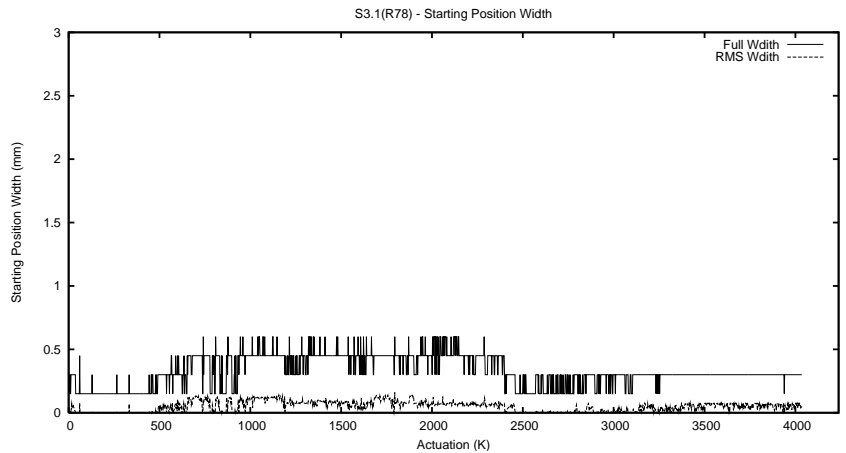

Target Performance Report - S3.1

Report Generated: February 21, 2016,

Last Actuation: 21/02/16 11:01:10

1 Operation Summary

	Last Shift	Total
Actuations:	68.2K	4036.2K
Quadrature Count errors:	0	0
Fiber ADC errors:	0	0
BPS errors (during actuation):	0	0
(R78) Gaps > 3s & < 10s:	0	15865
(R78) Gaps > 10s:	2	1163
(R78) SP2 Corrections:	0	11814
(R78) Capture Over/Under shoots:	0/0	121455/133586

2 Mechanical Performance

Starting position for the last 2000 actuations.

Starting position width over time.

Acceleration for the last 2000 actuations.

Acceleration over time. Normalised to a temperature 45C using the temperature data collected by the system.