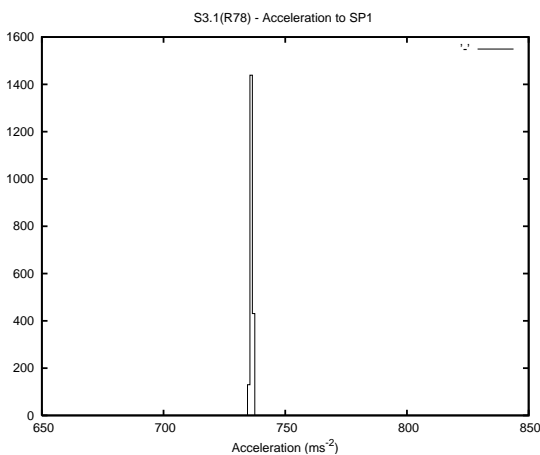

Target Performance Report - S3.1

Report Generated: February 21, 2016,

Last Actuation: 21/02/16 11:01:10

1 Operation Summary

	Last Shift	Total
Actuations:	68.2K	4036.2K
Quadrature Count errors:	0	0
Fiber ADC errors:	0	0
BPS errors (during actuation):	0	0
(R78) Gaps > 3s & < 10s:	0	15865
(R78) Gaps > 10s:	2	1163
(R78) SP2 Corrections:	0	11814
(R78) Capture Over/Under shoots:	0/0	121455/133586

2 Mechanical Performance

Starting position for the last 2000 actuations.

Starting position width over time.

Acceleration for the last 2000 actuations.

Acceleration over time. Normalised to a temperature 45C using the temperature data collected by the system.