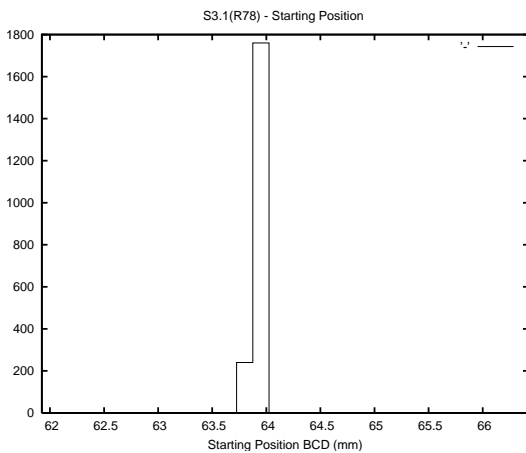

Target Performance Report - S3.1

Report Generated: February 21, 2016,

Last Actuation: 21/02/16 11:01:10

1 Operation Summary

	Last Shift	Total
Actuations:	68.2K	4036.2K
Quadrature Count errors:	0	0
Fiber ADC errors:	0	0
BPS errors (during actuation):	0	0
(R78) Gaps > 3s & < 10s:	0	15865
(R78) Gaps > 10s:	2	1163
(R78) SP2 Corrections:	0	11814
(R78) Capture Over/Under shoots:	0/0	121455/133586

2 Mechanical Performance

Starting position for the last 2000 actuations.

Starting position width over time.

Acceleration for the last 2000 actuations.

Acceleration over time. Normalised to a temperature 45C using the temperature data collected by the system.

3 Optical Performance

4 BPS Check