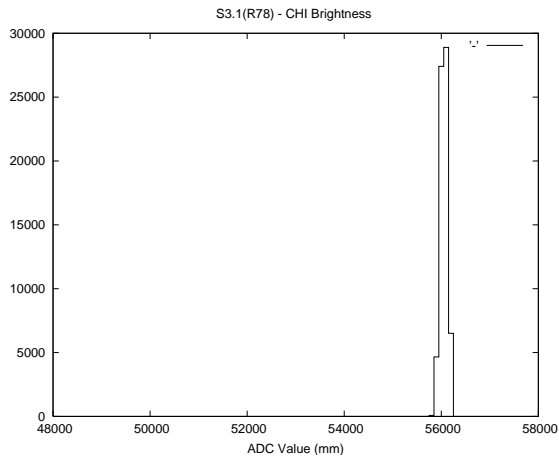

2 Mechanical Performance

Starting position for the last 2000 actuations.

Starting position width over time.

Acceleration for the last 2000 actuations.

Acceleration over time. Normalised to a temperature 45C using the temperature data collected by the system.

3 Optical Performance

4 BPS Check