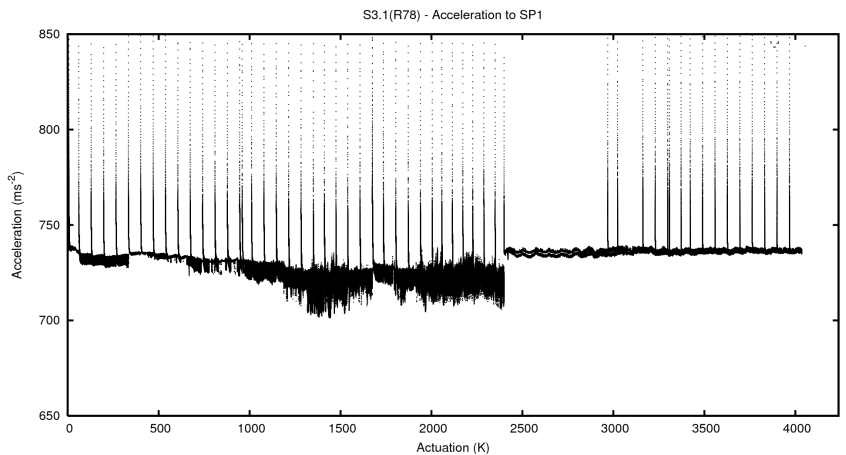

2 Mechanical Performance

Starting position for the last 2000 actuations.

Starting position width over time.

Acceleration for the last 2000 actuations.

Acceleration over time. Normalised to a temperature 45C using the temperature data collected by the system.

3 Optical Performance

4 BPS Check