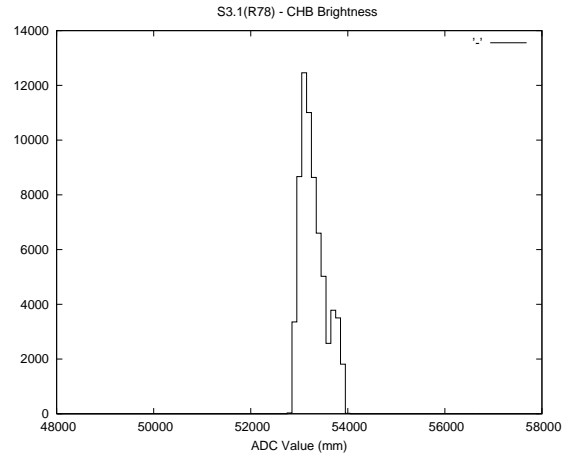

Target Performance Report - S3.1

Report Generated: February 21, 2016,

Last Actuation: 21/02/16 11:01:10

1 Operation Summary

	Last Shift	Total
Actuations:	68.2K	4036.2K
Quadrature Count errors:	0	0
Fiber ADC errors:	0	0
BPS errors (during actuation):	0	0
(R78) Gaps > 3s & < 10s:	0	15865
(R78) Gaps > 10s:	2	1163
(R78) SP2 Corrections:	0	11814
(R78) Capture Over/Under shoots:	0/0	121455/133586

2 Mechanical Performance

Starting position for the last 2000 actuations.

Starting position width over time.

Acceleration for the last 2000 actuations.

Acceleration over time. Normalised to a temperature 45C using the temperature data collected by the system.

3 Optical Performance

4 BPS Check