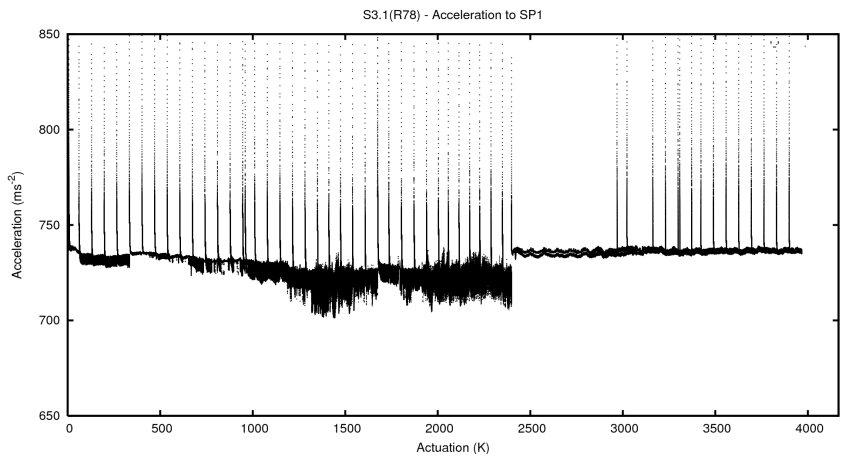

2 Mechanical Performance

Starting position for the last 2000 actuations.

Starting position width over time.

Acceleration for the last 2000 actuations.

Acceleration over time. Normalised to a temperature 45C using the temperature data collected by the system.

3 Optical Performance

4 BPS Check