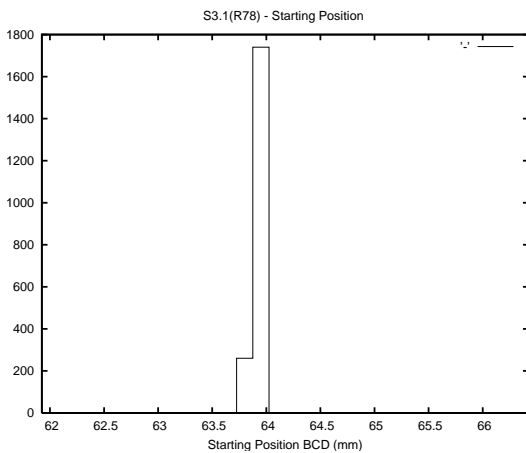

Target Performance Report - S3.1

Report Generated: February 20, 2016,

Last Actuation: 20/02/16 11:01:07

1 Operation Summary

	Last Shift	Total
Actuations:	68.2K	3967.9K
Quadrature Count errors:	0	0
Fiber ADC errors:	0	0
BPS errors (during actuation):	0	0
(R78) Gaps > 3s & < 10s:	0	15865
(R78) Gaps > 10s:	2	1162
(R78) SP2 Corrections:	0	11814
(R78) Capture Over/Under shoots:	0/0	121455/133586

2 Mechanical Performance

Starting position for the last 2000 actuations.

Starting position width over time.

Acceleration for the last 2000 actuations.

Acceleration over time. Normalised to a temperature 45C using the temperature data collected by the system.

3 Optical Performance

4 BPS Check