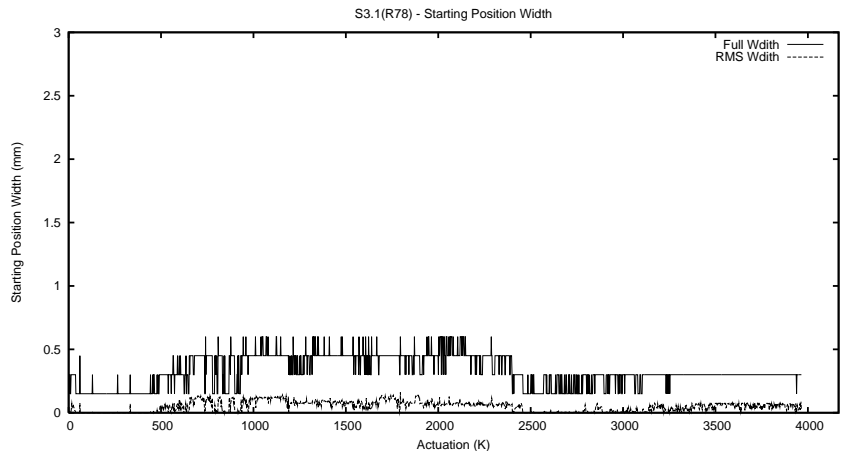

Target Performance Report - S3.1

Report Generated: February 20, 2016,

Last Actuation: 20/02/16 11:01:07

1 Operation Summary

	Last Shift	Total
Actuations:	68.2K	3967.9K
Quadrature Count errors:	0	0
Fiber ADC errors:	0	0
BPS errors (during actuation):	0	0
(R78) Gaps > 3s & < 10s:	0	15865
(R78) Gaps > 10s:	2	1162
(R78) SP2 Corrections:	0	11814
(R78) Capture Over/Under shoots:	0/0	121455/133586

2 Mechanical Performance

Starting position for the last 2000 actuations.

Starting position width over time.

Acceleration for the last 2000 actuations.

Acceleration over time. Normalised to a temperature 45C using the temperature data collected by the system.