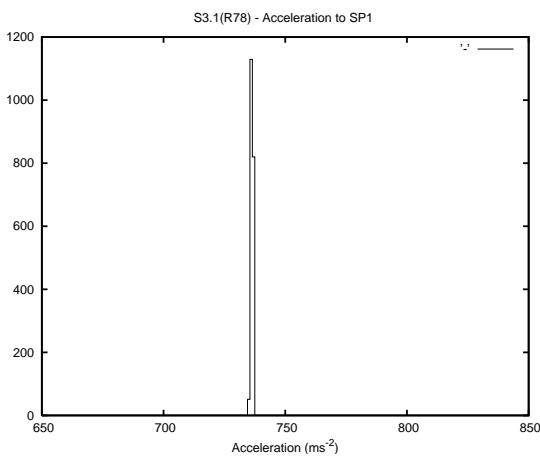

Target Performance Report - S3.1

Report Generated: February 20, 2016,

Last Actuation: 20/02/16 11:01:07

1 Operation Summary

	Last Shift	Total
Actuations:	68.2K	3967.9K
Quadrature Count errors:	0	0
Fiber ADC errors:	0	0
BPS errors (during actuation):	0	0
(R78) Gaps > 3s & < 10s:	0	15865
(R78) Gaps > 10s:	2	1162
(R78) SP2 Corrections:	0	11814
(R78) Capture Over/Under shoots:	0/0	121455/133586

2 Mechanical Performance

Starting position for the last 2000 actuations.

Starting position width over time.

Acceleration for the last 2000 actuations.

Acceleration over time. Normalised to a temperature 45C using the temperature data collected by the system.