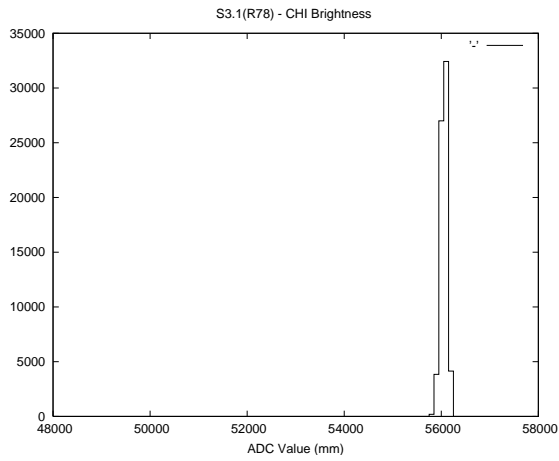

2 Mechanical Performance

Starting position for the last 2000 actuations.

Starting position width over time.

Acceleration for the last 2000 actuations.

Acceleration over time. Normalised to a temperature 45C using the temperature data collected by the system.

3 Optical Performance

4 BPS Check