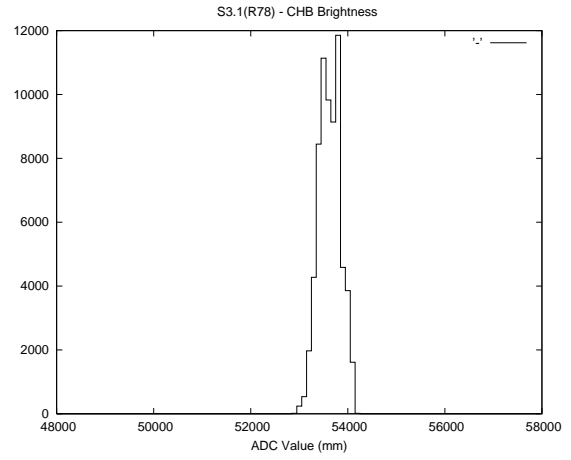

2 Mechanical Performance

Starting position for the last 2000 actuations.

Starting position width over time.

Acceleration for the last 2000 actuations.

Acceleration over time. Normalised to a temperature 45C using the temperature data collected by the system.

3 Optical Performance

4 BPS Check