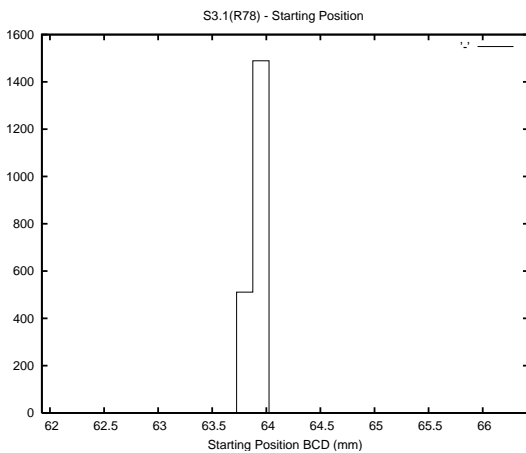

Target Performance Report - S3.1

Report Generated: February 18, 2016,

Last Actuation: 18/02/16 11:01:09

1 Operation Summary

	Last Shift	Total
Actuations:	68.2K	3831.5K
Quadrature Count errors:	0	0
Fiber ADC errors:	0	0
BPS errors (during actuation):	0	0
(R78) Gaps > 3s & < 10s:	0	15865
(R78) Gaps > 10s:	2	1160
(R78) SP2 Corrections:	0	11814
(R78) Capture Over/Under shoots:	0/0	121455/133586

2 Mechanical Performance

Starting position for the last 2000 actuations.

Starting position width over time.

Acceleration for the last 2000 actuations.

Acceleration over time. Normalised to a temperature 45C using the temperature data collected by the system.

3 Optical Performance

4 BPS Check