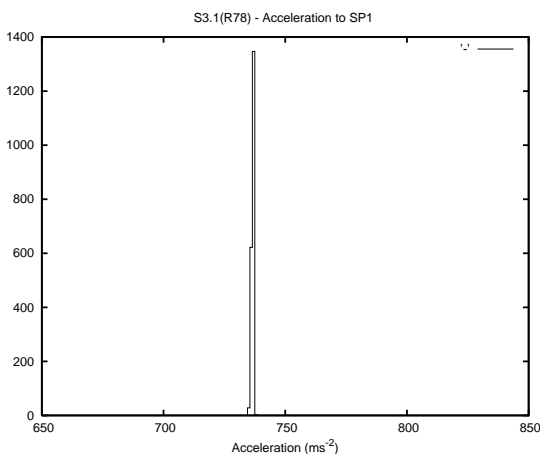

Target Performance Report - S3.1

Report Generated: February 18, 2016,

Last Actuation: 18/02/16 11:01:09

1 Operation Summary

	Last Shift	Total
Actuations:	68.2K	3831.5K
Quadrature Count errors:	0	0
Fiber ADC errors:	0	0
BPS errors (during actuation):	0	0
(R78) Gaps > 3s & < 10s:	0	15865
(R78) Gaps > 10s:	2	1160
(R78) SP2 Corrections:	0	11814
(R78) Capture Over/Under shoots:	0/0	121455/133586

2 Mechanical Performance

Starting position for the last 2000 actuations.

Starting position width over time.

Acceleration for the last 2000 actuations.

Acceleration over time. Normalised to a temperature 45C using the temperature data collected by the system.