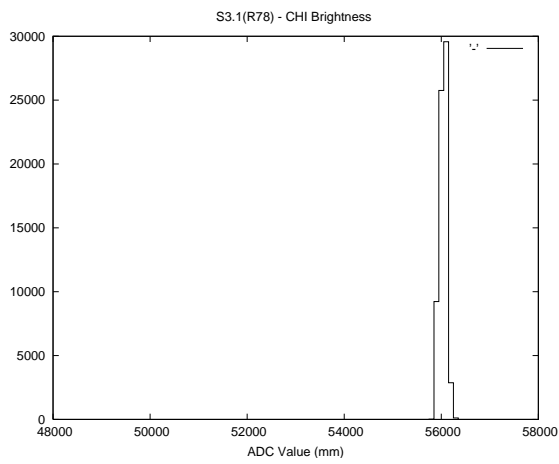

2 Mechanical Performance

Starting position for the last 2000 actuations.

Starting position width over time.

Acceleration for the last 2000 actuations.

Acceleration over time. Normalised to a temperature 45C using the temperature data collected by the system.

3 Optical Performance

4 BPS Check