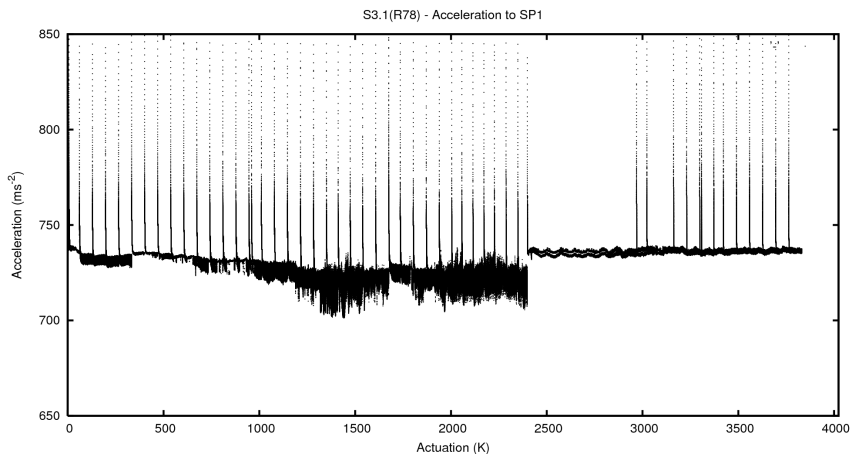

2 Mechanical Performance

Starting position for the last 2000 actuations.

Starting position width over time.

Acceleration for the last 2000 actuations.

Acceleration over time. Normalised to a temperature 45C using the temperature data collected by the system.

3 Optical Performance

4 BPS Check