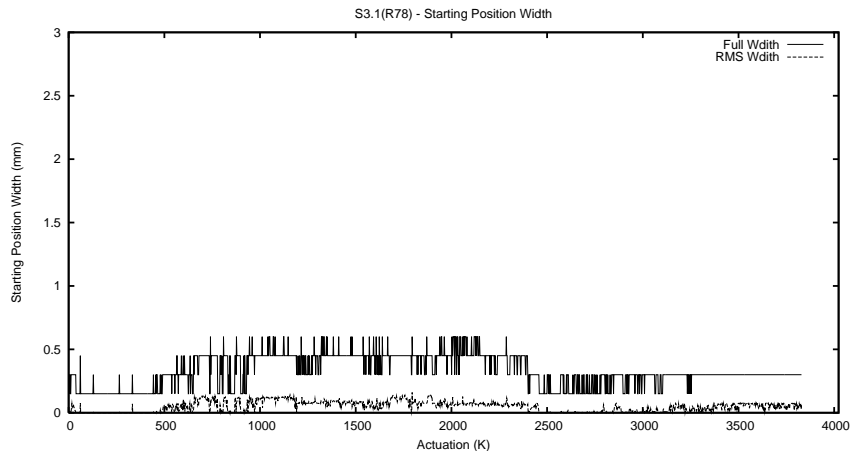

Target Performance Report - S3.1

Report Generated: February 18, 2016,

Last Actuation: 18/02/16 11:01:09

1 Operation Summary

	Last Shift	Total
Actuations:	68.2K	3831.5K
Quadrature Count errors:	0	0
Fiber ADC errors:	0	0
BPS errors (during actuation):	0	0
(R78) Gaps > 3s & < 10s:	0	15865
(R78) Gaps > 10s:	2	1160
(R78) SP2 Corrections:	0	11814
(R78) Capture Over/Under shoots:	0/0	121455/133586

2 Mechanical Performance

Starting position for the last 2000 actuations.

Starting position width over time.

Acceleration for the last 2000 actuations.

Acceleration over time. Normalised to a temperature 45C using the temperature data collected by the system.