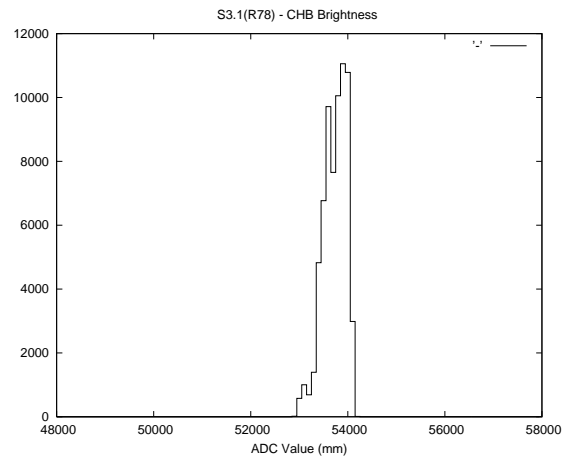

2 Mechanical Performance

Starting position for the last 2000 actuations.

Starting position width over time.

Acceleration for the last 2000 actuations.

Acceleration over time. Normalised to a temperature 45C using the temperature data collected by the system.

3 Optical Performance

4 BPS Check