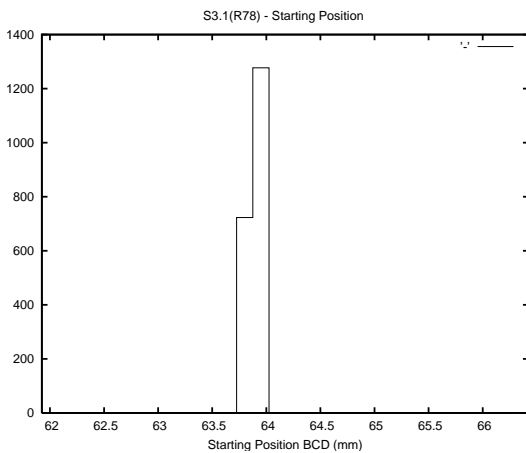

Target Performance Report - S3.1

Report Generated: February 17, 2016,

Last Actuation: 17/02/16 11:01:10

1 Operation Summary

	Last Shift	Total
Actuations:	68.2K	3763.2K
Quadrature Count errors:	0	0
Fiber ADC errors:	0	0
BPS errors (during actuation):	0	0
(R78) Gaps > 3s & < 10s:	0	15865
(R78) Gaps > 10s:	2	1159
(R78) SP2 Corrections:	0	11814
(R78) Capture Over/Under shoots:	0/0	121455/133586

2 Mechanical Performance

Starting position for the last 2000 actuations.

Starting position width over time.

Acceleration for the last 2000 actuations.

Acceleration over time. Normalised to a temperature 45C using the temperature data collected by the system.

3 Optical Performance

4 BPS Check