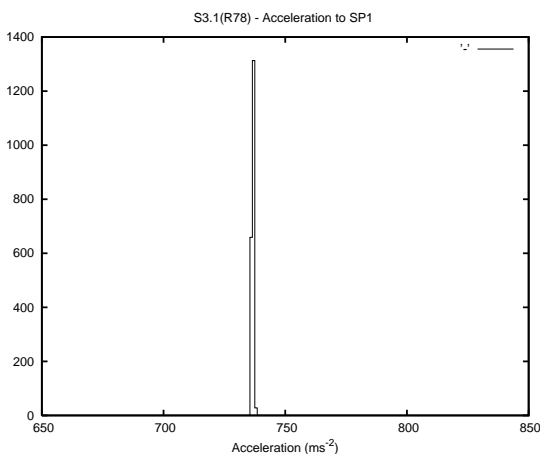

Target Performance Report - S3.1

Report Generated: February 17, 2016,

Last Actuation: 17/02/16 11:01:10

1 Operation Summary

	Last Shift	Total
Actuations:	68.2K	3763.2K
Quadrature Count errors:	0	0
Fiber ADC errors:	0	0
BPS errors (during actuation):	0	0
(R78) Gaps > 3s & < 10s:	0	15865
(R78) Gaps > 10s:	2	1159
(R78) SP2 Corrections:	0	11814
(R78) Capture Over/Under shoots:	0/0	121455/133586

2 Mechanical Performance

Starting position for the last 2000 actuations.

Starting position width over time.

Acceleration for the last 2000 actuations.

Acceleration over time. Normalised to a temperature 45C using the temperature data collected by the system.