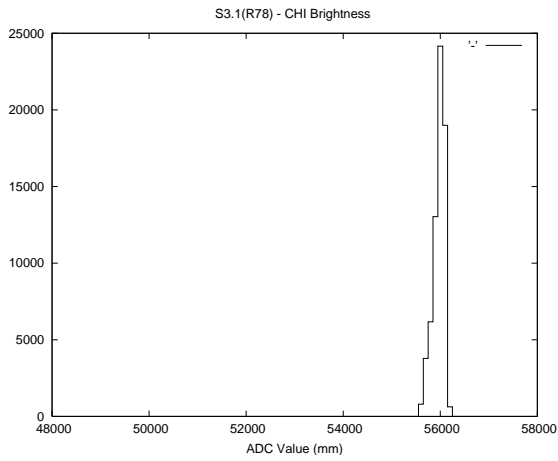

2 Mechanical Performance

Starting position for the last 2000 actuations.

Starting position width over time.

Acceleration for the last 2000 actuations.

Acceleration over time. Normalised to a temperature 45C using the temperature data collected by the system.

3 Optical Performance

4 BPS Check