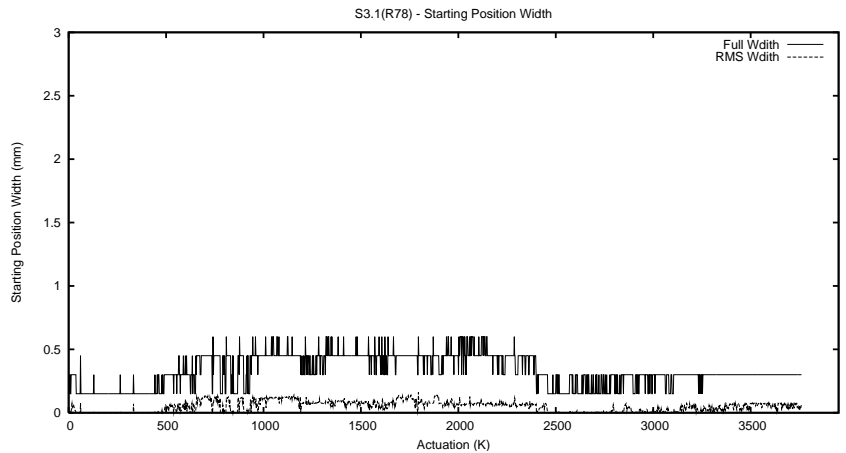

Target Performance Report - S3.1

Report Generated: February 17, 2016,

Last Actuation: 17/02/16 11:01:10

1 Operation Summary

	Last Shift	Total
Actuations:	68.2K	3763.2K
Quadrature Count errors:	0	0
Fiber ADC errors:	0	0
BPS errors (during actuation):	0	0
(R78) Gaps > 3s & < 10s:	0	15865
(R78) Gaps > 10s:	2	1159
(R78) SP2 Corrections:	0	11814
(R78) Capture Over/Under shoots:	0/0	121455/133586

2 Mechanical Performance

Starting position for the last 2000 actuations.

Starting position width over time.

Acceleration for the last 2000 actuations.

Acceleration over time. Normalised to a temperature 45C using the temperature data collected by the system.