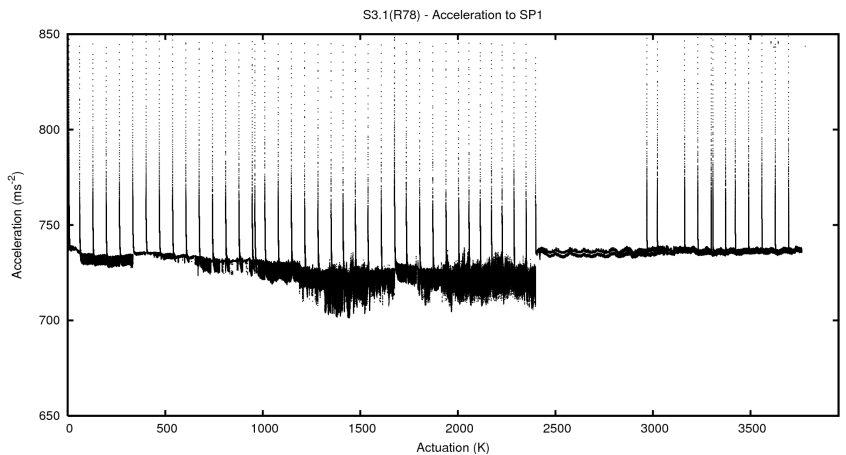

2 Mechanical Performance

Starting position for the last 2000 actuations.

Starting position width over time.

Acceleration for the last 2000 actuations.

Acceleration over time. Normalised to a temperature 45C using the temperature data collected by the system.

3 Optical Performance

4 BPS Check