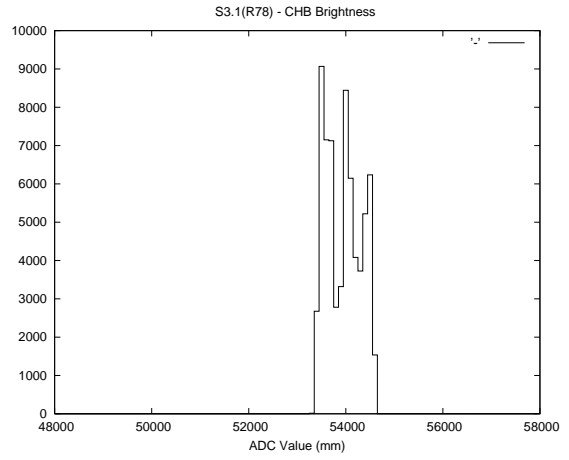

Target Performance Report - S3.1

Report Generated: February 17, 2016,

Last Actuation: 17/02/16 11:01:10

1 Operation Summary

	Last Shift	Total
Actuations:	68.2K	3763.2K
Quadrature Count errors:	0	0
Fiber ADC errors:	0	0
BPS errors (during actuation):	0	0
(R78) Gaps > 3s & < 10s:	0	15865
(R78) Gaps > 10s:	2	1159
(R78) SP2 Corrections:	0	11814
(R78) Capture Over/Under shoots:	0/0	121455/133586

2 Mechanical Performance

Starting position for the last 2000 actuations.

Starting position width over time.

Acceleration for the last 2000 actuations.

Acceleration over time. Normalised to a temperature 45C using the temperature data collected by the system.

3 Optical Performance

4 BPS Check