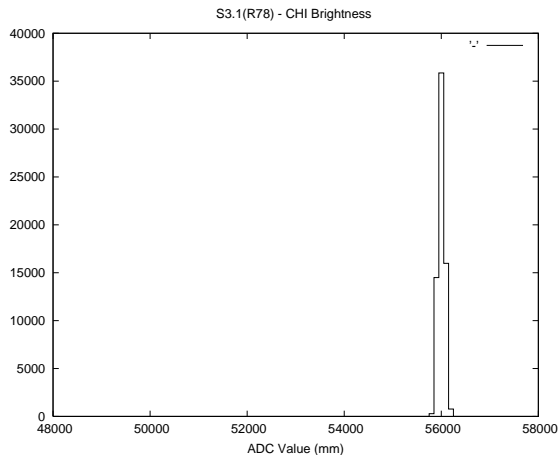

## 2 Mechanical Performance

Starting position for the last 2000 actuations.

Starting position width over time.

Acceleration for the last 2000 actuations.

Acceleration over time. Normalised to a temperature 45C using the temperature data collected by the system.

### 3 Optical Performance