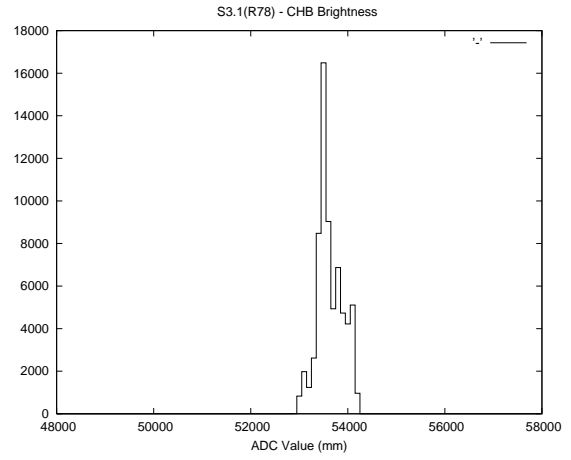

## 1 Operation Summary

	Last Shift	Total
Actuations:	68.2K	3626.8K
Quadrature Count errors:	0	0
Fiber ADC errors:	0	0
BPS errors (during actuation):	0	0
(R78) Gaps > 3s & < 10s:	0	15865
(R78) Gaps > 10s:	2	1157
(R78) SP2 Corrections:	0	11814
(R78) Capture Over/Under shoots:	0/0	121455/133586

## 2 Mechanical Performance

Starting position for the last 2000 actuations.

Starting position width over time.

Acceleration for the last 2000 actuations.

Acceleration over time. Normalised to a temperature 45C using the temperature data collected by the system.

### 3 Optical Performance