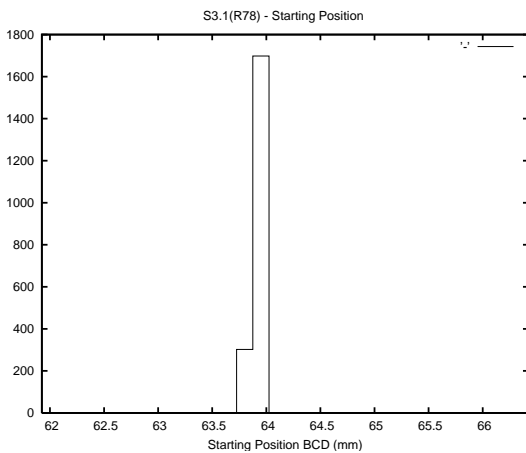

## 1 Operation Summary

	Last Shift	Total
Actuations:	68.2K	3626.8K
Quadrature Count errors:	0	0
Fiber ADC errors:	0	0
BPS errors (during actuation):	0	0
(R78) Gaps > 3s & < 10s:	0	15865
(R78) Gaps > 10s:	2	1157
(R78) SP2 Corrections:	0	11814
(R78) Capture Over/Under shoots:	0/0	121455/133586

## 2 Mechanical Performance

Starting position for the last 2000 actuations.

Starting position width over time.

Acceleration for the last 2000 actuations.

Acceleration over time. Normalised to a temperature 45C using the temperature data collected by the system.