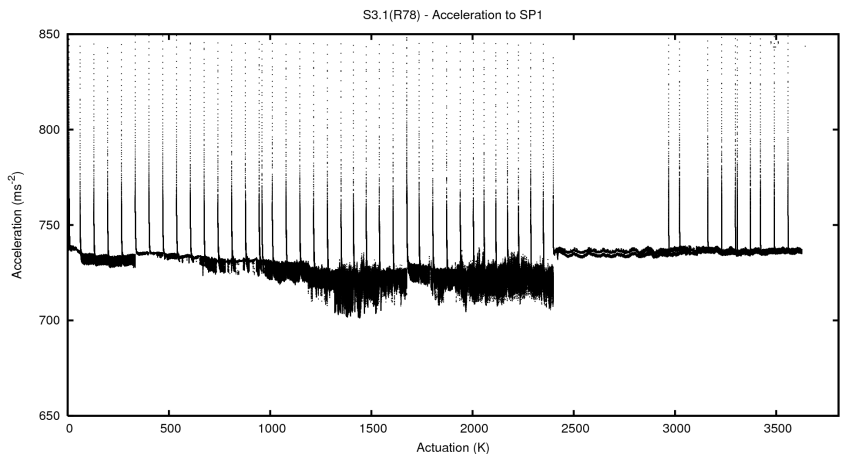

## 2 Mechanical Performance

Starting position for the last 2000 actuations.

Starting position width over time.

Acceleration for the last 2000 actuations.

Acceleration over time. Normalised to a temperature 45C using the temperature data collected by the system.

### 3 Optical Performance