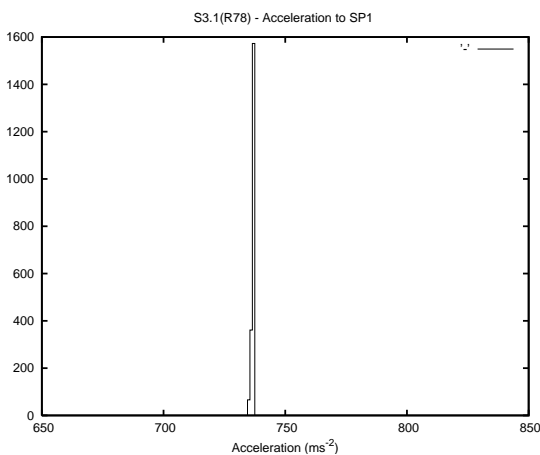

## 1 Operation Summary

	Last Shift	Total
Actuations:	68.2K	3626.8K
Quadrature Count errors:	0	0
Fiber ADC errors:	0	0
BPS errors (during actuation):	0	0
(R78) Gaps > 3s & < 10s:	0	15865
(R78) Gaps > 10s:	2	1157
(R78) SP2 Corrections:	0	11814
(R78) Capture Over/Under shoots:	0/0	121455/133586

## 2 Mechanical Performance

Starting position for the last 2000 actuations.

Starting position width over time.

Acceleration for the last 2000 actuations.

Acceleration over time. Normalised to a temperature 45C using the temperature data collected by the system.