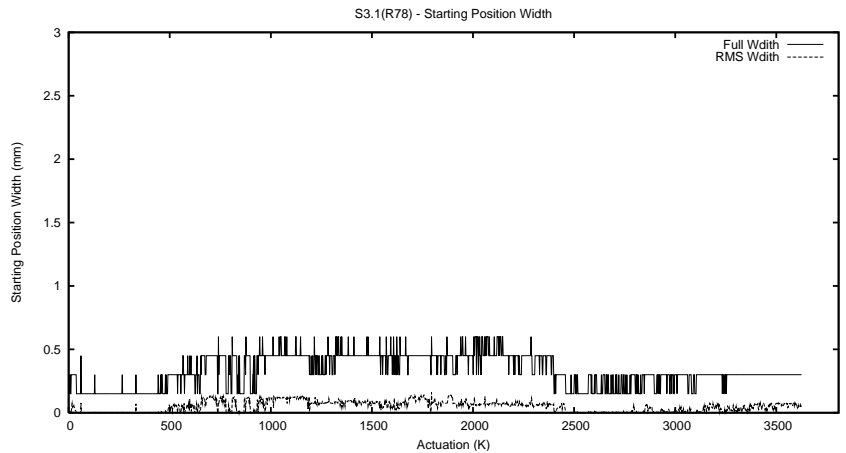

## 1 Operation Summary

	Last Shift	Total
Actuations:	68.2K	3626.8K
Quadrature Count errors:	0	0
Fiber ADC errors:	0	0
BPS errors (during actuation):	0	0
(R78) Gaps > 3s & < 10s:	0	15865
(R78) Gaps > 10s:	2	1157
(R78) SP2 Corrections:	0	11814
(R78) Capture Over/Under shoots:	0/0	121455/133586

## 2 Mechanical Performance

Starting position for the last 2000 actuations.

Starting position width over time.

Acceleration for the last 2000 actuations.

Acceleration over time. Normalised to a temperature 45C using the temperature data collected by the system.