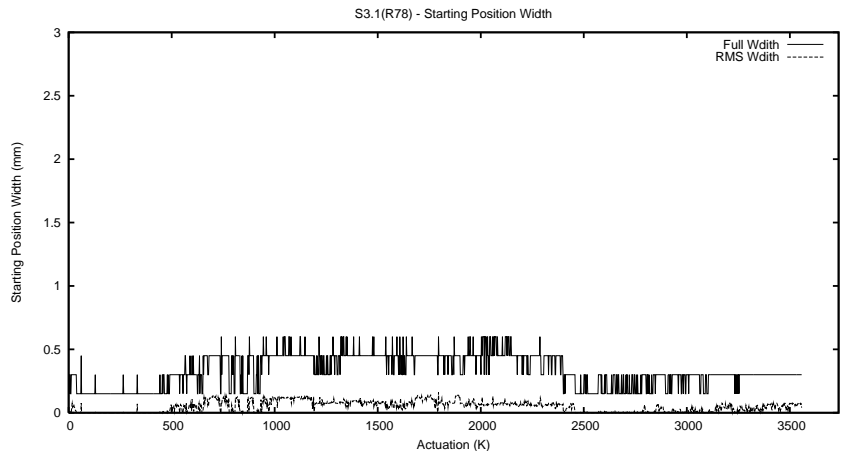

## 1 Operation Summary

	Last Shift	Total
Actuations:	68.2K	3558.6K
Quadrature Count errors:	0	0
Fiber ADC errors:	0	0
BPS errors (during actuation):	0	0
(R78) Gaps > 3s & < 10s:	0	15865
(R78) Gaps > 10s:	2	1156
(R78) SP2 Corrections:	0	11814
(R78) Capture Over/Under shoots:	0/0	121455/133586

## 2 Mechanical Performance

Starting position for the last 2000 actuations.

Starting position width over time.

Acceleration for the last 2000 actuations.

Acceleration over time. Normalised to a temperature 45C using the temperature data collected by the system.