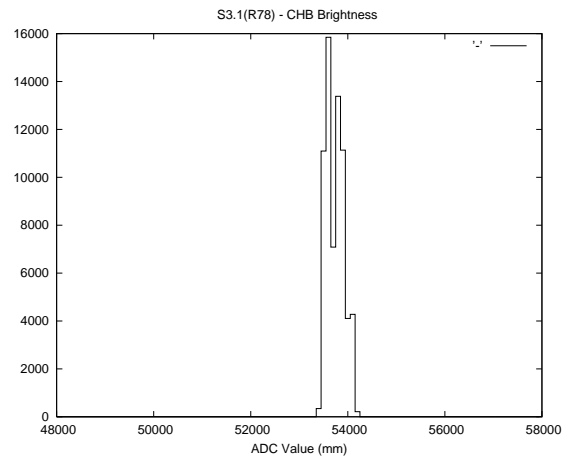

## 1 Operation Summary

	Last Shift	Total
Actuations:	68.2K	3558.6K
Quadrature Count errors:	0	0
Fiber ADC errors:	0	0
BPS errors (during actuation):	0	0
(R78) Gaps > 3s & < 10s:	0	15865
(R78) Gaps > 10s:	2	1156
(R78) SP2 Corrections:	0	11814
(R78) Capture Over/Under shoots:	0/0	121455/133586

## 2 Mechanical Performance

Starting position for the last 2000 actuations.

Starting position width over time.

Acceleration for the last 2000 actuations.

Acceleration over time. Normalised to a temperature 45C using the temperature data collected by the system.

### 3 Optical Performance