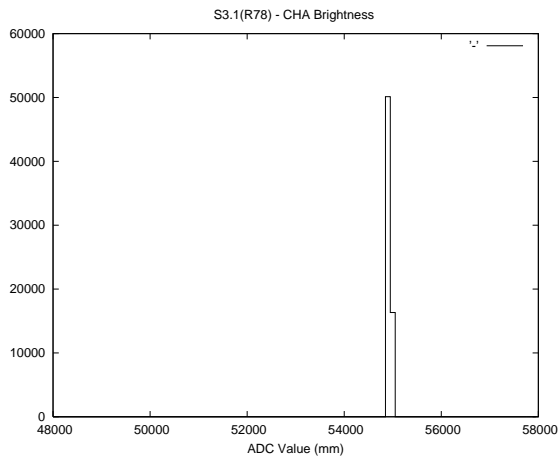

## 2 Mechanical Performance

Starting position for the last 2000 actuations.

Starting position width over time.

Acceleration for the last 2000 actuations.

Acceleration over time. Normalised to a temperature 45C using the temperature data collected by the system.

### 3 Optical Performance