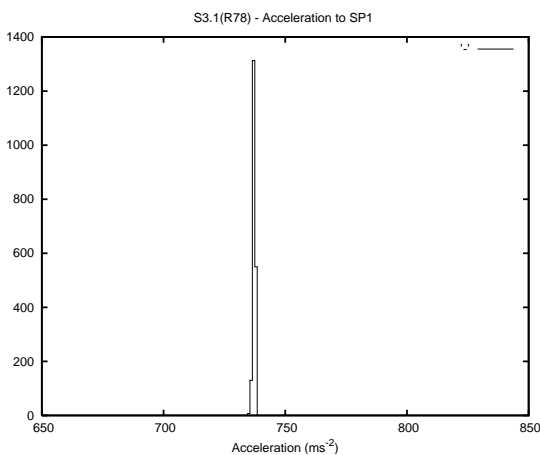

## 1 Operation Summary

	Last Shift	Total
Actuations:	68.2K	3558.6K
Quadrature Count errors:	0	0
Fiber ADC errors:	0	0
BPS errors (during actuation):	0	0
(R78) Gaps > 3s & < 10s:	0	15865
(R78) Gaps > 10s:	2	1156
(R78) SP2 Corrections:	0	11814
(R78) Capture Over/Under shoots:	0/0	121455/133586

## 2 Mechanical Performance

Starting position for the last 2000 actuations.

Starting position width over time.

Acceleration for the last 2000 actuations.

Acceleration over time. Normalised to a temperature 45C using the temperature data collected by the system.