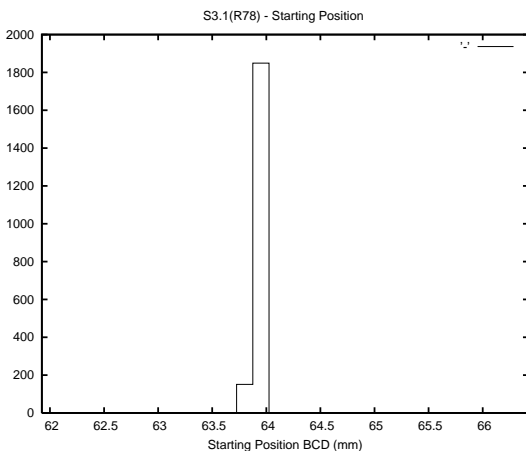

## 1 Operation Summary

	Last Shift	Total
Actuations:	68.2K	3558.6K
Quadrature Count errors:	0	0
Fiber ADC errors:	0	0
BPS errors (during actuation):	0	0
(R78) Gaps > 3s & < 10s:	0	15865
(R78) Gaps > 10s:	2	1156
(R78) SP2 Corrections:	0	11814
(R78) Capture Over/Under shoots:	0/0	121455/133586

## 2 Mechanical Performance

Starting position for the last 2000 actuations.

Starting position width over time.

Acceleration for the last 2000 actuations.

Acceleration over time. Normalised to a temperature 45C using the temperature data collected by the system.