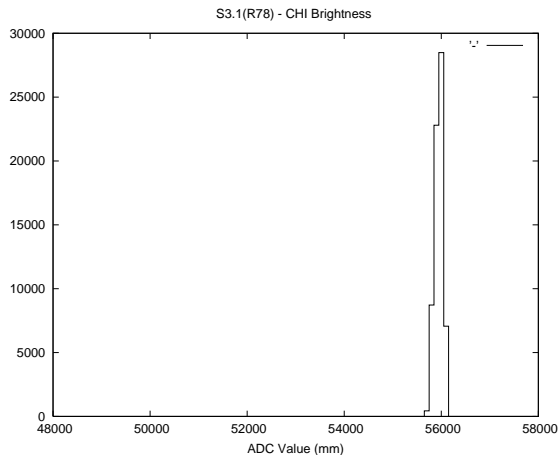

## 2 Mechanical Performance

Starting position for the last 2000 actuations.

Starting position width over time.

Acceleration for the last 2000 actuations.

Acceleration over time. Normalised to a temperature 45C using the temperature data collected by the system.

### 3 Optical Performance