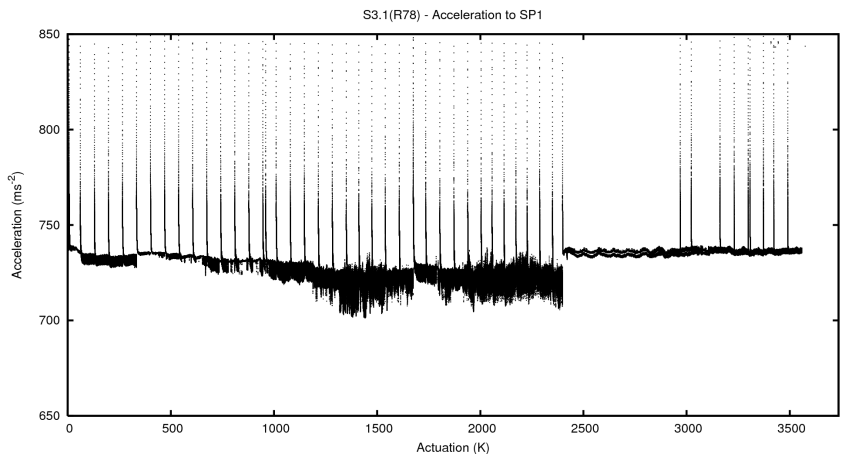

## 2 Mechanical Performance

Starting position for the last 2000 actuations.

Starting position width over time.

Acceleration for the last 2000 actuations.

Acceleration over time. Normalised to a temperature 45C using the temperature data collected by the system.

### 3 Optical Performance