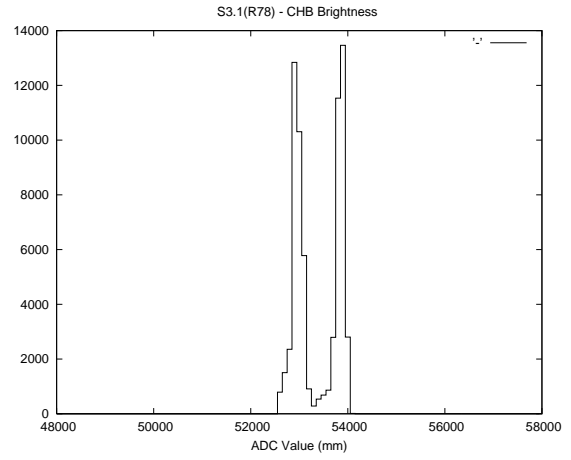

Target Performance Report - S3.1

Report Generated: February 13, 2016,

Last Actuation: 13/02/16 11:01:11

1 Operation Summary

	Last Shift	Total
Actuations:	68.2K	3490.4K
Quadrature Count errors:	0	0
Fiber ADC errors:	0	0
BPS errors (during actuation):	0	0
(R78) Gaps > 3s & < 10s:	0	15865
(R78) Gaps > 10s:	2	1155
(R78) SP2 Corrections:	0	11814
(R78) Capture Over/Under shoots:	0/0	121455/133586

2 Mechanical Performance

Starting position for the last 2000 actuations.

Starting position width over time.

Acceleration for the last 2000 actuations.

Acceleration over time. Normalised to a temperature 45C using the temperature data collected by the system.

3 Optical Performance

4 BPS Check