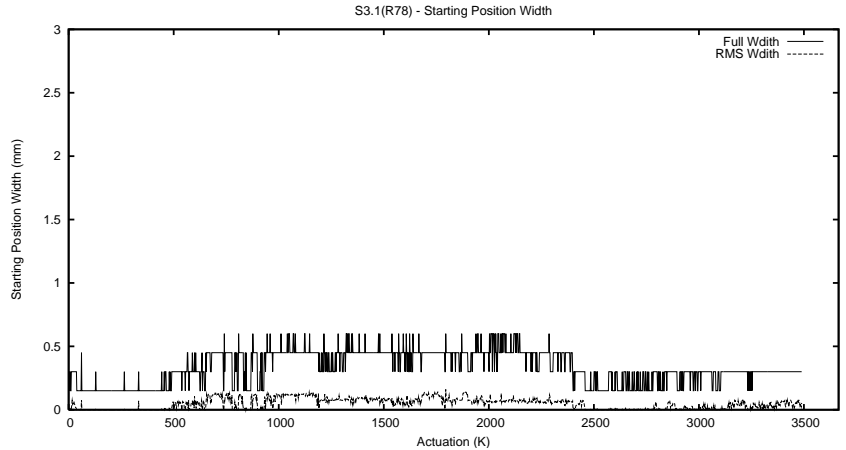

Target Performance Report - S3.1

Report Generated: February 13, 2016,

Last Actuation: 13/02/16 11:01:11

1 Operation Summary

	Last Shift	Total
Actuations:	68.2K	3490.4K
Quadrature Count errors:	0	0
Fiber ADC errors:	0	0
BPS errors (during actuation):	0	0
(R78) Gaps > 3s & < 10s:	0	15865
(R78) Gaps > 10s:	2	1155
(R78) SP2 Corrections:	0	11814
(R78) Capture Over/Under shoots:	0/0	121455/133586

2 Mechanical Performance

Starting position for the last 2000 actuations.

Starting position width over time.

Acceleration for the last 2000 actuations.

Acceleration over time. Normalised to a temperature 45C using the temperature data collected by the system.