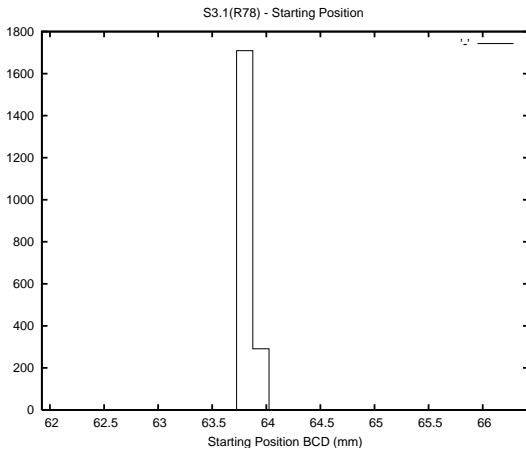

Target Performance Report - S3.1

Report Generated: February 13, 2016,

Last Actuation: 13/02/16 11:01:11

1 Operation Summary

	Last Shift	Total
Actuations:	68.2K	3490.4K
Quadrature Count errors:	0	0
Fiber ADC errors:	0	0
BPS errors (during actuation):	0	0
(R78) Gaps > 3s & < 10s:	0	15865
(R78) Gaps > 10s:	2	1155
(R78) SP2 Corrections:	0	11814
(R78) Capture Over/Under shoots:	0/0	121455/133586

2 Mechanical Performance

Starting position for the last 2000 actuations.

Starting position width over time.

Acceleration for the last 2000 actuations.

Acceleration over time. Normalised to a temperature 45C using the temperature data collected by the system.

3 Optical Performance

4 BPS Check