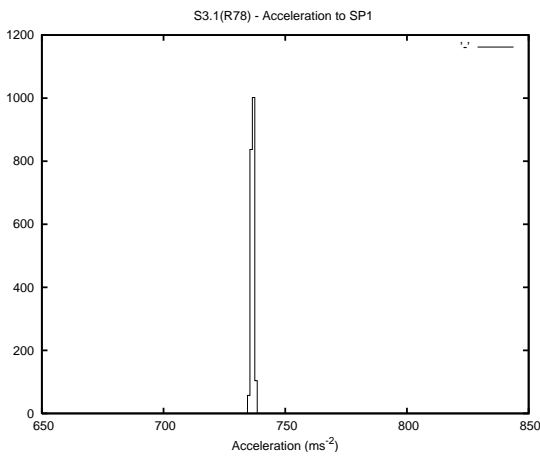

Target Performance Report - S3.1

Report Generated: February 13, 2016,

Last Actuation: 13/02/16 11:01:11

1 Operation Summary

	Last Shift	Total
Actuations:	68.2K	3490.4K
Quadrature Count errors:	0	0
Fiber ADC errors:	0	0
BPS errors (during actuation):	0	0
(R78) Gaps > 3s & < 10s:	0	15865
(R78) Gaps > 10s:	2	1155
(R78) SP2 Corrections:	0	11814
(R78) Capture Over/Under shoots:	0/0	121455/133586

2 Mechanical Performance

Starting position for the last 2000 actuations.

Starting position width over time.

Acceleration for the last 2000 actuations.

Acceleration over time. Normalised to a temperature 45C using the temperature data collected by the system.