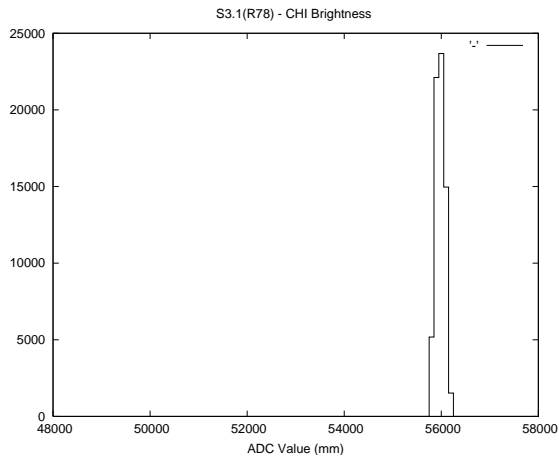

2 Mechanical Performance

Starting position for the last 2000 actuations.

Starting position width over time.

Acceleration for the last 2000 actuations.

Acceleration over time. Normalised to a temperature 45C using the temperature data collected by the system.

3 Optical Performance

4 BPS Check