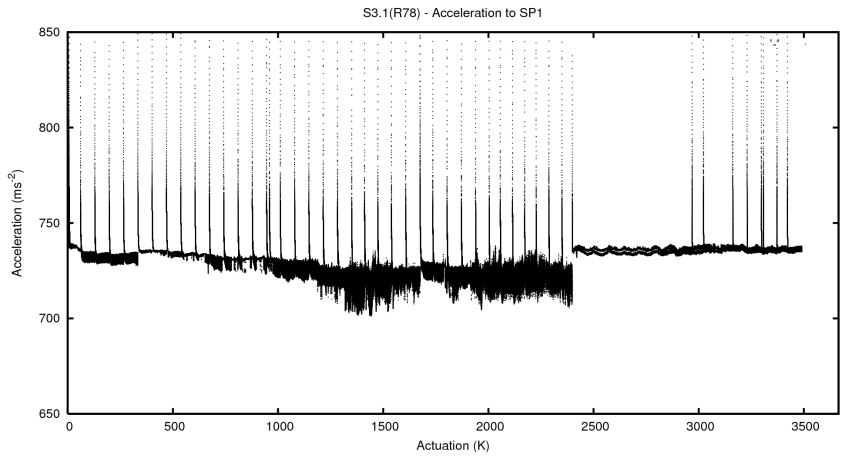

2 Mechanical Performance

Starting position for the last 2000 actuations.

Starting position width over time.

Acceleration for the last 2000 actuations.

Acceleration over time. Normalised to a temperature 45C using the temperature data collected by the system.

3 Optical Performance

4 BPS Check