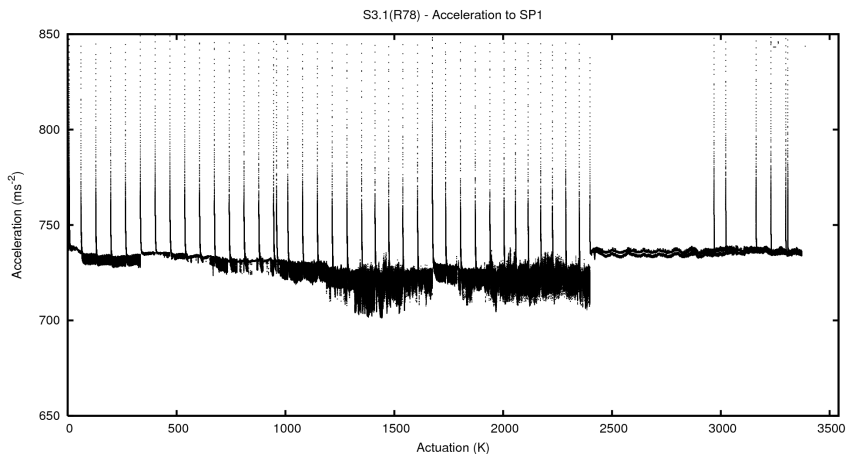

2 Mechanical Performance

Starting position for the last 2000 actuations.

Starting position width over time.

Acceleration for the last 2000 actuations.

Acceleration over time. Normalised to a temperature 45C using the temperature data collected by the system.

3 Optical Performance

4 BPS Check