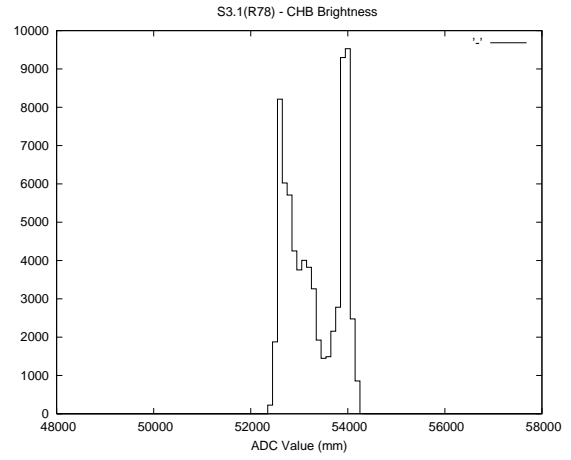

Target Performance Report - S3.1

Report Generated: February 11, 2016,

Last Actuation: 11/02/16 14:54:40

1 Operation Summary

	Last Shift	Total
Actuations:	73.8K	3372.1K
Quadrature Count errors:	0	0
Fiber ADC errors:	0	0
BPS errors (during actuation):	0	0
(R78) Gaps > 3s & < 10s:	0	15865
(R78) Gaps > 10s:	3	1153
(R78) SP2 Corrections:	0	11814
(R78) Capture Over/Under shoots:	0/0	121455/133586

2 Mechanical Performance

Starting position for the last 2000 actuations.

Starting position width over time.

Acceleration for the last 2000 actuations.

Acceleration over time. Normalised to a temperature 45C using the temperature data collected by the system.

3 Optical Performance

4 BPS Check