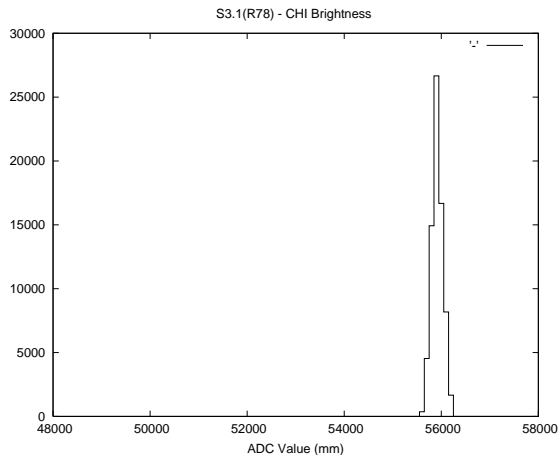

2 Mechanical Performance

Starting position for the last 2000 actuations.

Starting position width over time.

Acceleration for the last 2000 actuations.

Acceleration over time. Normalised to a temperature 45C using the temperature data collected by the system.

3 Optical Performance

4 BPS Check