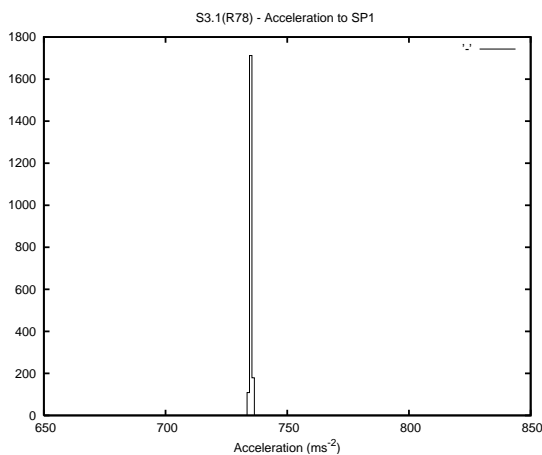

Target Performance Report - S3.1

Report Generated: February 11, 2016,

Last Actuation: 11/02/16 14:54:40

1 Operation Summary

	Last Shift	Total
Actuations:	73.8K	3372.1K
Quadrature Count errors:	0	0
Fiber ADC errors:	0	0
BPS errors (during actuation):	0	0
(R78) Gaps > 3s & < 10s:	0	15865
(R78) Gaps > 10s:	3	1153
(R78) SP2 Corrections:	0	11814
(R78) Capture Over/Under shoots:	0/0	121455/133586

2 Mechanical Performance

Starting position for the last 2000 actuations.

Starting position width over time.

Acceleration for the last 2000 actuations.

Acceleration over time. Normalised to a temperature 45C using the temperature data collected by the system.