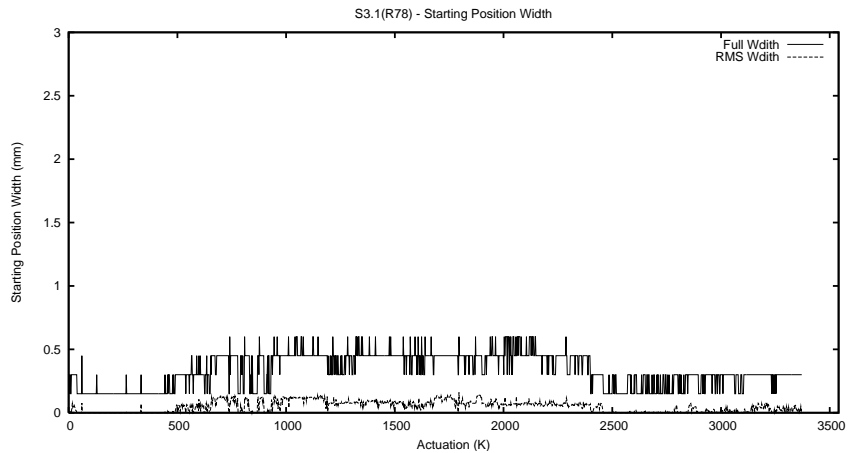

Target Performance Report - S3.1

Report Generated: February 11, 2016,

Last Actuation: 11/02/16 14:54:40

1 Operation Summary

	Last Shift	Total
Actuations:	73.8K	3372.1K
Quadrature Count errors:	0	0
Fiber ADC errors:	0	0
BPS errors (during actuation):	0	0
(R78) Gaps > 3s & < 10s:	0	15865
(R78) Gaps > 10s:	3	1153
(R78) SP2 Corrections:	0	11814
(R78) Capture Over/Under shoots:	0/0	121455/133586

2 Mechanical Performance

Starting position for the last 2000 actuations.

Starting position width over time.

Acceleration for the last 2000 actuations.

Acceleration over time. Normalised to a temperature 45C using the temperature data collected by the system.