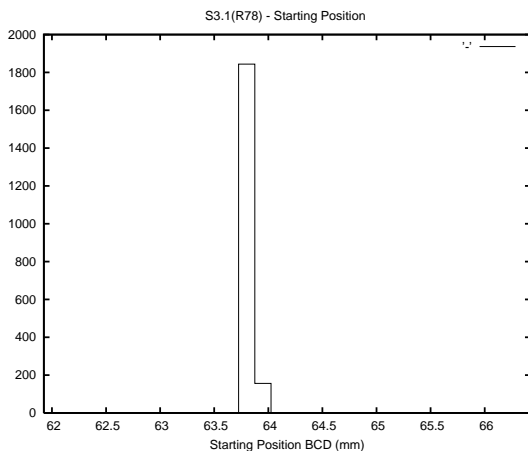

Target Performance Report - S3.1

Report Generated: February 11, 2016,

Last Actuation: 11/02/16 14:54:40

1 Operation Summary

	Last Shift	Total
Actuations:	73.8K	3372.1K
Quadrature Count errors:	0	0
Fiber ADC errors:	0	0
BPS errors (during actuation):	0	0
(R78) Gaps > 3s & < 10s:	0	15865
(R78) Gaps > 10s:	3	1153
(R78) SP2 Corrections:	0	11814
(R78) Capture Over/Under shoots:	0/0	121455/133586

2 Mechanical Performance

Starting position for the last 2000 actuations.

Starting position width over time.

Acceleration for the last 2000 actuations.

Acceleration over time. Normalised to a temperature 45C using the temperature data collected by the system.

3 Optical Performance

4 BPS Check