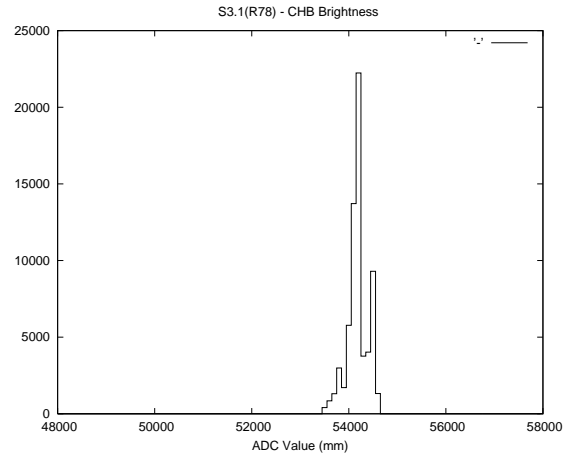

## 2 Mechanical Performance

Starting position for the last 2000 actuations.

Starting position width over time.

Acceleration for the last 2000 actuations.

Acceleration over time. Normalised to a temperature 45C using the temperature data collected by the system.

### 3 Optical Performance