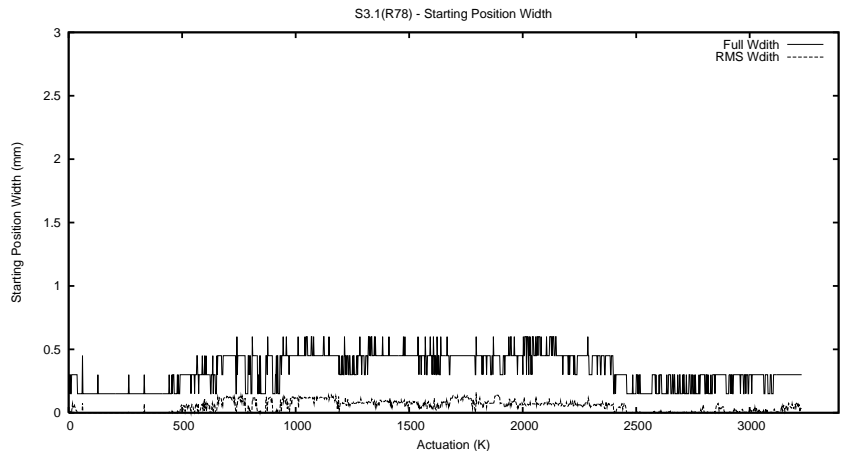

## 1 Operation Summary

	Last Shift	Total
Actuations:	68.1K	3230.1K
Quadrature Count errors:	0	0
Fiber ADC errors:	0	0
BPS errors (during actuation):	0	0
(R78) Gaps > 3s & < 10s:	0	15865
(R78) Gaps > 10s:	2	1150
(R78) SP2 Corrections:	0	11814
(R78) Capture Over/Under shoots:	0/0	121455/133586

## 2 Mechanical Performance

Starting position for the last 2000 actuations.

Starting position width over time.

Acceleration for the last 2000 actuations.

Acceleration over time. Normalised to a temperature 45C using the temperature data collected by the system.