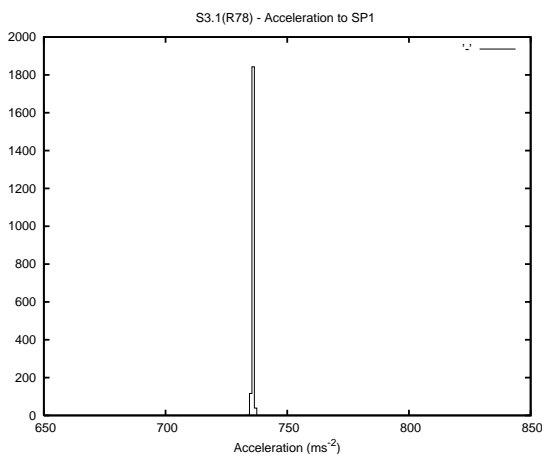

## 1 Operation Summary

	Last Shift	Total
Actuations:	68.1K	3230.1K
Quadrature Count errors:	0	0
Fiber ADC errors:	0	0
BPS errors (during actuation):	0	0
(R78) Gaps > 3s & < 10s:	0	15865
(R78) Gaps > 10s:	2	1150
(R78) SP2 Corrections:	0	11814
(R78) Capture Over/Under shoots:	0/0	121455/133586

## 2 Mechanical Performance

Starting position for the last 2000 actuations.

Starting position width over time.

Acceleration for the last 2000 actuations.

Acceleration over time. Normalised to a temperature 45C using the temperature data collected by the system.