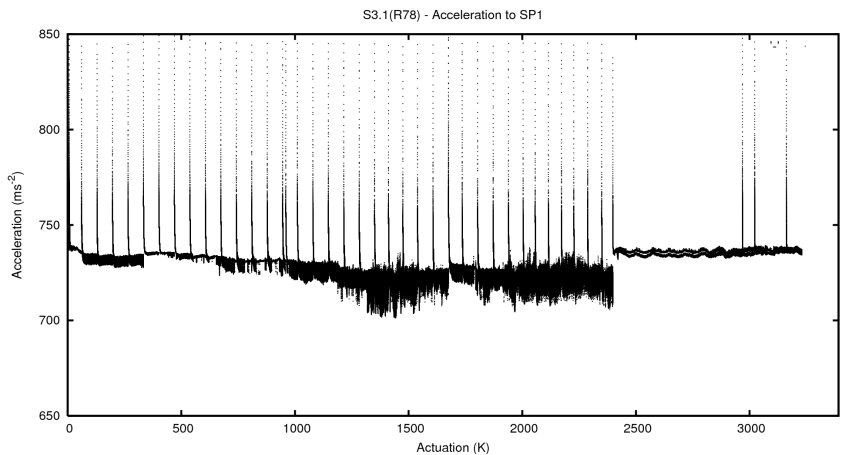

## 2 Mechanical Performance

Starting position for the last 2000 actuations.

Starting position width over time.

Acceleration for the last 2000 actuations.

Acceleration over time. Normalised to a temperature 45C using the temperature data collected by the system.

### 3 Optical Performance