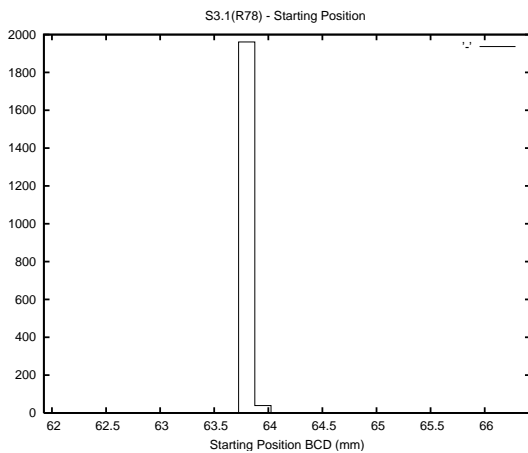

## 1 Operation Summary

	Last Shift	Total
Actuations:	68.1K	3230.1K
Quadrature Count errors:	0	0
Fiber ADC errors:	0	0
BPS errors (during actuation):	0	0
(R78) Gaps > 3s & < 10s:	0	15865
(R78) Gaps > 10s:	2	1150
(R78) SP2 Corrections:	0	11814
(R78) Capture Over/Under shoots:	0/0	121455/133586

## 2 Mechanical Performance

Starting position for the last 2000 actuations.

Starting position width over time.

Acceleration for the last 2000 actuations.

Acceleration over time. Normalised to a temperature 45C using the temperature data collected by the system.