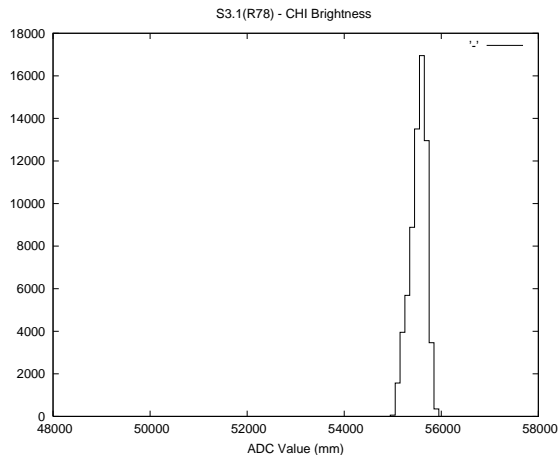

## 2 Mechanical Performance

Starting position for the last 2000 actuations.

Starting position width over time.

Acceleration for the last 2000 actuations.

Acceleration over time. Normalised to a temperature 45C using the temperature data collected by the system.

### 3 Optical Performance