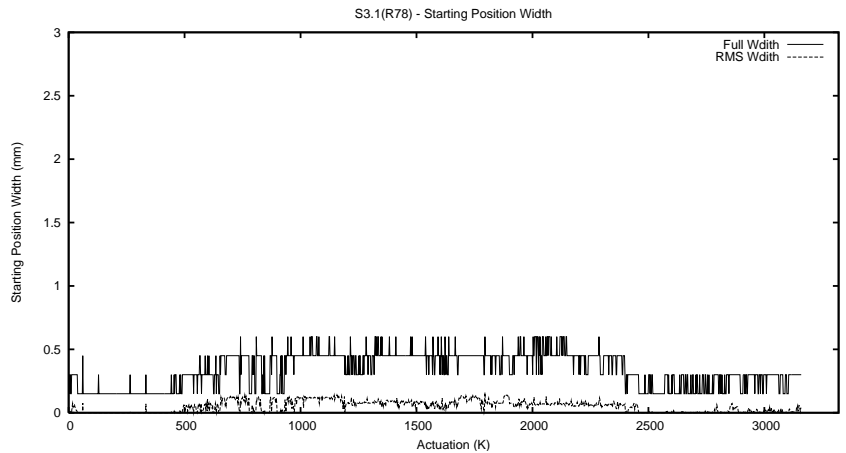

Target Performance Report - S3.1

Report Generated: February 8, 2016,

Last Actuation: 08/02/16 11:01:11

1 Operation Summary

	Last Shift	Total
Actuations:	139.4K	3162.0K
Quadrature Count errors:	0	0
Fiber ADC errors:	0	0
BPS errors (during actuation):	0	0
(R78) Gaps > 3s & < 10s:	0	15865
(R78) Gaps > 10s:	2	1149
(R78) SP2 Corrections:	0	11814
(R78) Capture Over/Under shoots:	0/0	121455/133586

2 Mechanical Performance

Starting position for the last 2000 actuations.

Starting position width over time.

Acceleration for the last 2000 actuations.

Acceleration over time. Normalised to a temperature 45C using the temperature data collected by the system.