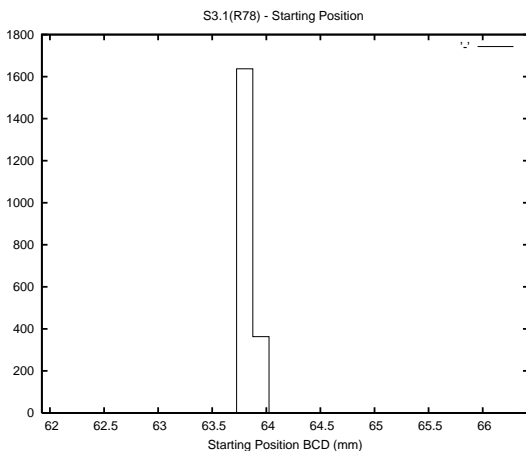

Target Performance Report - S3.1

Report Generated: February 8, 2016,

Last Actuation: 08/02/16 11:01:11

1 Operation Summary

	Last Shift	Total
Actuations:	139.4K	3162.0K
Quadrature Count errors:	0	0
Fiber ADC errors:	0	0
BPS errors (during actuation):	0	0
(R78) Gaps > 3s & < 10s:	0	15865
(R78) Gaps > 10s:	2	1149
(R78) SP2 Corrections:	0	11814
(R78) Capture Over/Under shoots:	0/0	121455/133586

2 Mechanical Performance

Starting position for the last 2000 actuations.

Starting position width over time.

Acceleration for the last 2000 actuations.

Acceleration over time. Normalised to a temperature 45C using the temperature data collected by the system.

3 Optical Performance

4 BPS Check