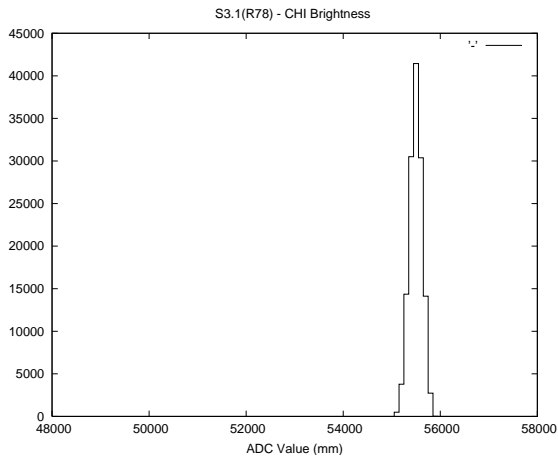

Target Performance Report - S3.1

Report Generated: February 8, 2016,

Last Actuation: 08/02/16 11:01:11

1 Operation Summary

	Last Shift	Total
Actuations:	139.4K	3162.0K
Quadrature Count errors:	0	0
Fiber ADC errors:	0	0
BPS errors (during actuation):	0	0
(R78) Gaps > 3s & < 10s:	0	15865
(R78) Gaps > 10s:	2	1149
(R78) SP2 Corrections:	0	11814
(R78) Capture Over/Under shoots:	0/0	121455/133586

2 Mechanical Performance

Starting position for the last 2000 actuations.

Starting position width over time.

Acceleration for the last 2000 actuations.

Acceleration over time. Normalised to a temperature 45C using the temperature data collected by the system.

3 Optical Performance

4 BPS Check