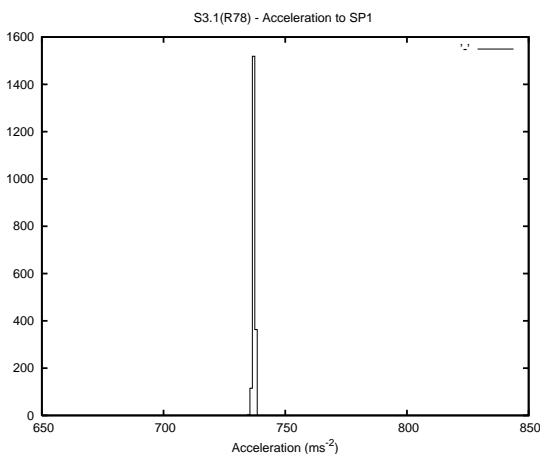

Target Performance Report - S3.1

Report Generated: February 8, 2016,

Last Actuation: 08/02/16 11:01:11

1 Operation Summary

	Last Shift	Total
Actuations:	139.4K	3162.0K
Quadrature Count errors:	0	0
Fiber ADC errors:	0	0
BPS errors (during actuation):	0	0
(R78) Gaps > 3s & < 10s:	0	15865
(R78) Gaps > 10s:	2	1149
(R78) SP2 Corrections:	0	11814
(R78) Capture Over/Under shoots:	0/0	121455/133586

2 Mechanical Performance

Starting position for the last 2000 actuations.

Starting position width over time.

Acceleration for the last 2000 actuations.

Acceleration over time. Normalised to a temperature 45C using the temperature data collected by the system.