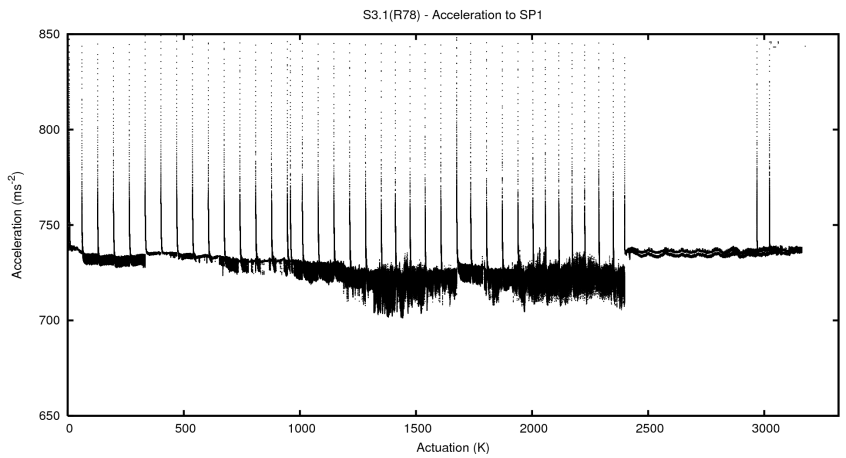

2 Mechanical Performance

Starting position for the last 2000 actuations.

Starting position width over time.

Acceleration for the last 2000 actuations.

Acceleration over time. Normalised to a temperature 45C using the temperature data collected by the system.

3 Optical Performance

4 BPS Check