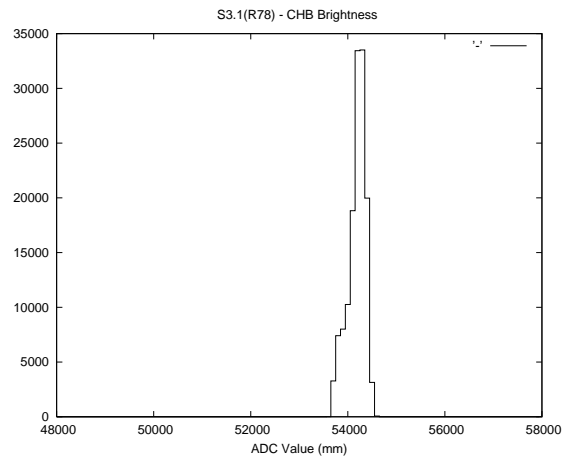

2 Mechanical Performance

Starting position for the last 2000 actuations.

Starting position width over time.

Acceleration for the last 2000 actuations.

Acceleration over time. Normalised to a temperature 45C using the temperature data collected by the system.

3 Optical Performance

4 BPS Check