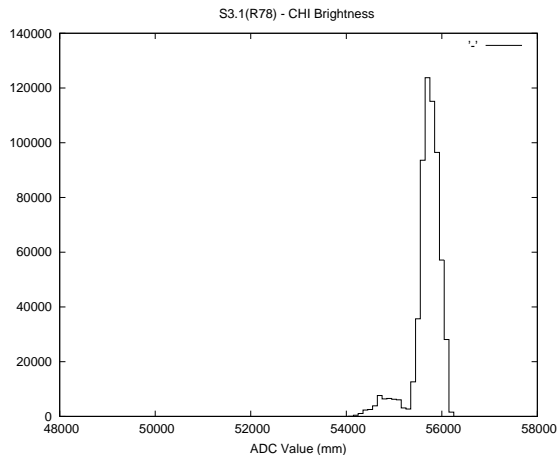

## 2 Mechanical Performance

Starting position for the last 2000 actuations.

Starting position width over time.

Acceleration for the last 2000 actuations.

Acceleration over time. Normalised to a temperature 45C using the temperature data collected by the system.

### 3 Optical Performance