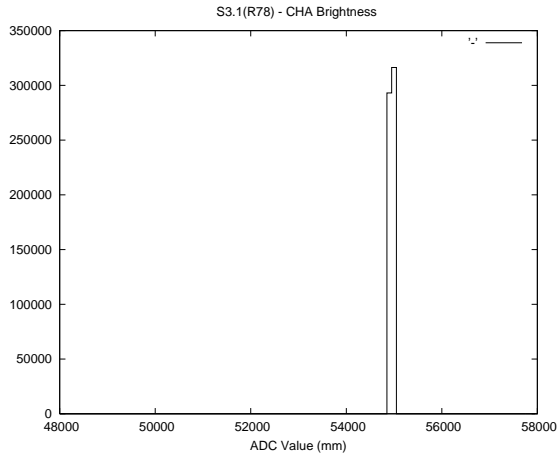

## 1 Operation Summary

	Last Shift	Total
Actuations:	619.3K	2968.9K
Quadrature Count errors:	0	0
Fiber ADC errors:	0	0
BPS errors (during actuation):	0	0
(R78) Gaps > 3s & < 10s:	816	15865
(R78) Gaps > 10s:	57	1147
(R78) SP2 Corrections:	732	11814
(R78) Capture Over/Under shoots:	4464/8565	121455/133586

## 2 Mechanical Performance

Starting position for the last 2000 actuations.

Starting position width over time.

Acceleration for the last 2000 actuations.

Acceleration over time. Normalised to a temperature 45C using the temperature data collected by the system.

### 3 Optical Performance