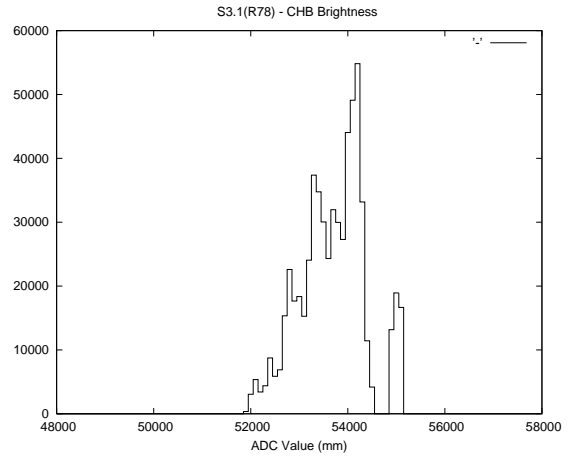

## 1 Operation Summary

	Last Shift	Total
Actuations:	619.3K	2968.9K
Quadrature Count errors:	0	0
Fiber ADC errors:	0	0
BPS errors (during actuation):	0	0
(R78) Gaps > 3s & < 10s:	816	15865
(R78) Gaps > 10s:	57	1147
(R78) SP2 Corrections:	732	11814
(R78) Capture Over/Under shoots:	4464/8565	121455/133586

## 2 Mechanical Performance

Starting position for the last 2000 actuations.

Starting position width over time.

Acceleration for the last 2000 actuations.

Acceleration over time. Normalised to a temperature 45C using the temperature data collected by the system.

### 3 Optical Performance