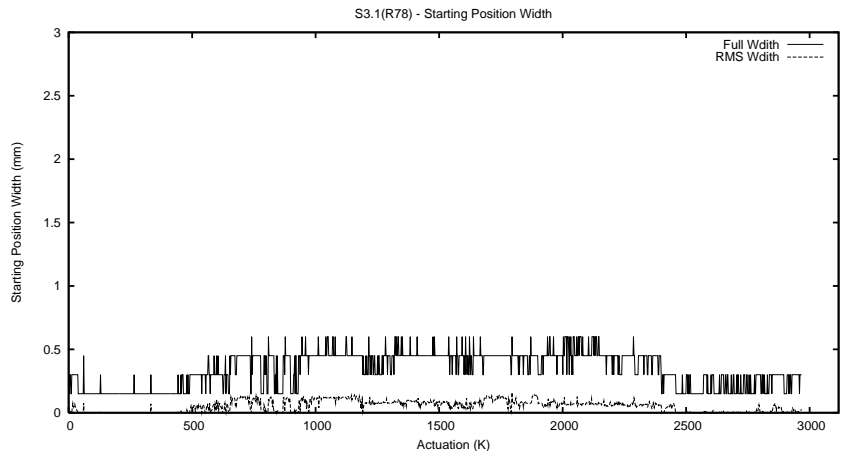

## 1 Operation Summary

	Last Shift	Total
Actuations:	619.3K	2968.9K
Quadrature Count errors:	0	0
Fiber ADC errors:	0	0
BPS errors (during actuation):	0	0
(R78) Gaps > 3s & < 10s:	816	15865
(R78) Gaps > 10s:	57	1147
(R78) SP2 Corrections:	732	11814
(R78) Capture Over/Under shoots:	4464/8565	121455/133586

## 2 Mechanical Performance

Starting position for the last 2000 actuations.

Starting position width over time.

Acceleration for the last 2000 actuations.

Acceleration over time. Normalised to a temperature 45C using the temperature data collected by the system.