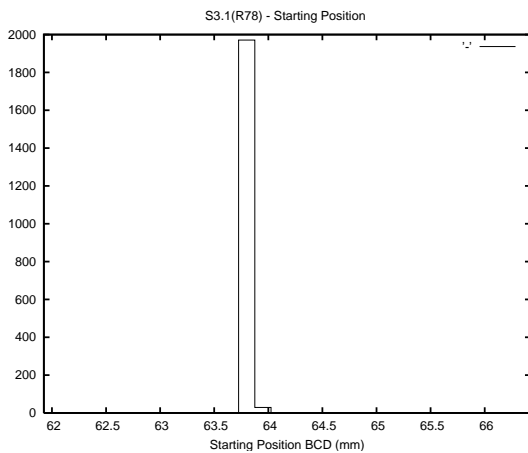

## 1 Operation Summary

	Last Shift	Total
Actuations:	619.3K	2968.9K
Quadrature Count errors:	0	0
Fiber ADC errors:	0	0
BPS errors (during actuation):	0	0
(R78) Gaps > 3s & < 10s:	816	15865
(R78) Gaps > 10s:	57	1147
(R78) SP2 Corrections:	732	11814
(R78) Capture Over/Under shoots:	4464/8565	121455/133586

## 2 Mechanical Performance

Starting position for the last 2000 actuations.

Starting position width over time.

Acceleration for the last 2000 actuations.

Acceleration over time. Normalised to a temperature 45C using the temperature data collected by the system.