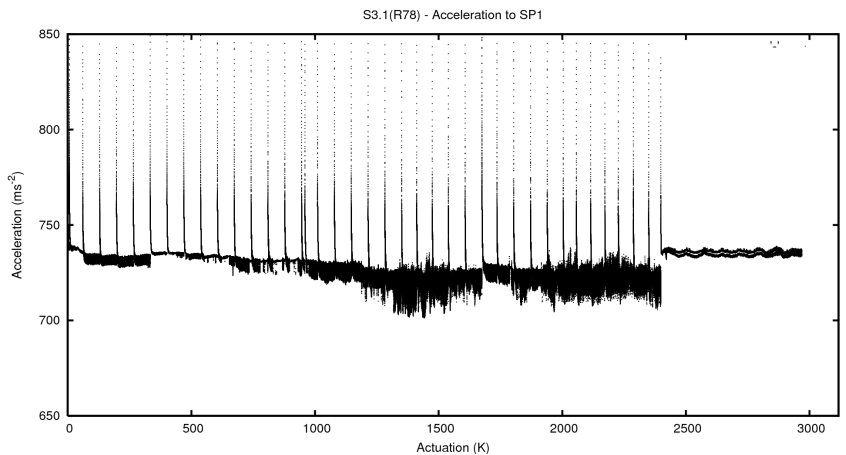

## 2 Mechanical Performance

Starting position for the last 2000 actuations.

Starting position width over time.

Acceleration for the last 2000 actuations.

Acceleration over time. Normalised to a temperature 45C using the temperature data collected by the system.

### 3 Optical Performance