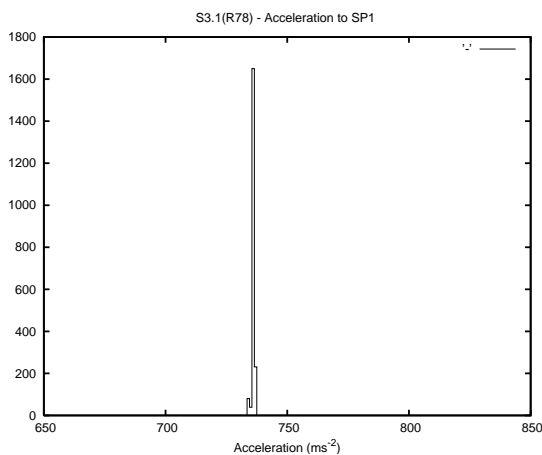

## 1 Operation Summary

	Last Shift	Total
Actuations:	619.3K	2968.9K
Quadrature Count errors:	0	0
Fiber ADC errors:	0	0
BPS errors (during actuation):	0	0
(R78) Gaps > 3s & < 10s:	816	15865
(R78) Gaps > 10s:	57	1147
(R78) SP2 Corrections:	732	11814
(R78) Capture Over/Under shoots:	4464/8565	121455/133586

## 2 Mechanical Performance

Starting position for the last 2000 actuations.

Starting position width over time.

Acceleration for the last 2000 actuations.

Acceleration over time. Normalised to a temperature 45C using the temperature data collected by the system.