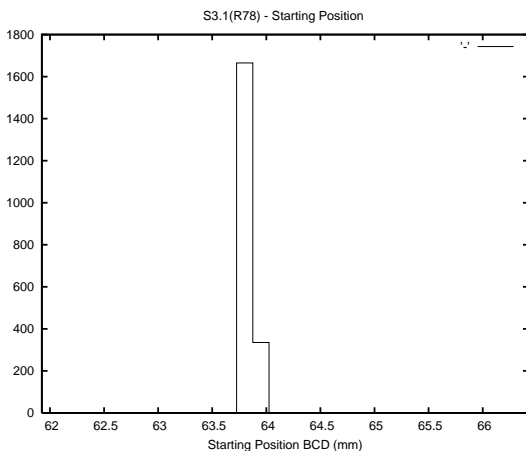

Target Performance Report - S3.1

Report Generated: October 7, 2015,

Last Actuation: 07/10/15 10:12:56

1 Operation Summary

	Last Shift	Total
Actuations:	54.2K	2226.7K
Quadrature Count errors:	0	0
Fiber ADC errors:	0	0
BPS errors (during actuation):	0	0
(R78) Gaps > 3s & < 10s:	2415	12645
(R78) Gaps > 10s:	178	942
(R78) SP2 Corrections:	711	9373
(R78) Capture Over/Under shoots:	4785/9122	110995/107018

2 Mechanical Performance

Starting position for the last 2000 actuations.

Starting position width over time.

Acceleration for the last 2000 actuations.

Acceleration over time. Normalised to a temperature 45C using the temperature data collected by the system.

3 Optical Performance

4 BPS Check