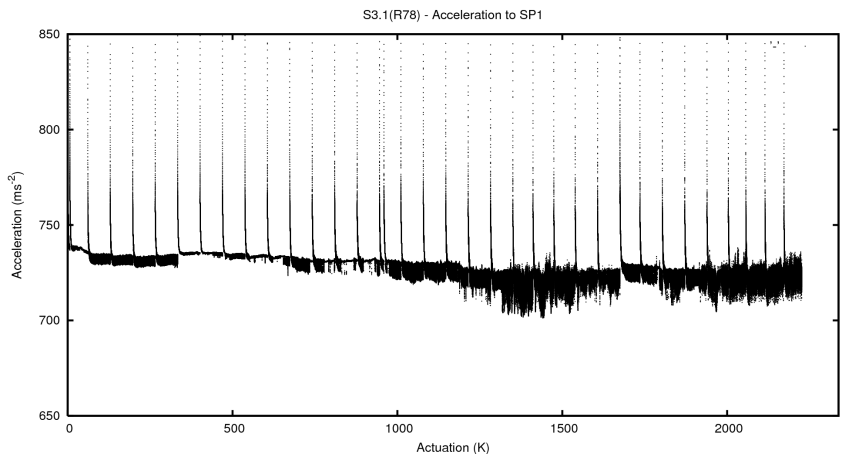

2 Mechanical Performance

Starting position for the last 2000 actuations.

Starting position width over time.

Acceleration for the last 2000 actuations.

Acceleration over time. Normalised to a temperature 45C using the temperature data collected by the system.

3 Optical Performance

4 BPS Check