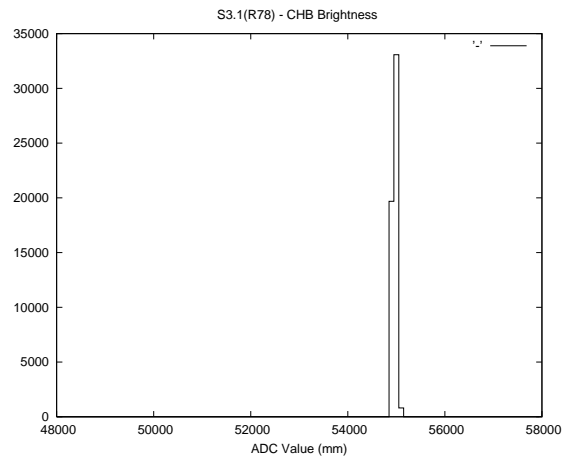

Target Performance Report - S3.1

Report Generated: October 7, 2015,

Last Actuation: 07/10/15 10:12:56

1 Operation Summary

	Last Shift	Total
Actuations:	54.2K	2226.7K
Quadrature Count errors:	0	0
Fiber ADC errors:	0	0
BPS errors (during actuation):	0	0
(R78) Gaps > 3s & < 10s:	2415	12645
(R78) Gaps > 10s:	178	942
(R78) SP2 Corrections:	711	9373
(R78) Capture Over/Under shoots:	4785/9122	110995/107018

2 Mechanical Performance

Starting position for the last 2000 actuations.

Starting position width over time.

Acceleration for the last 2000 actuations.

Acceleration over time. Normalised to a temperature 45C using the temperature data collected by the system.

3 Optical Performance

4 BPS Check