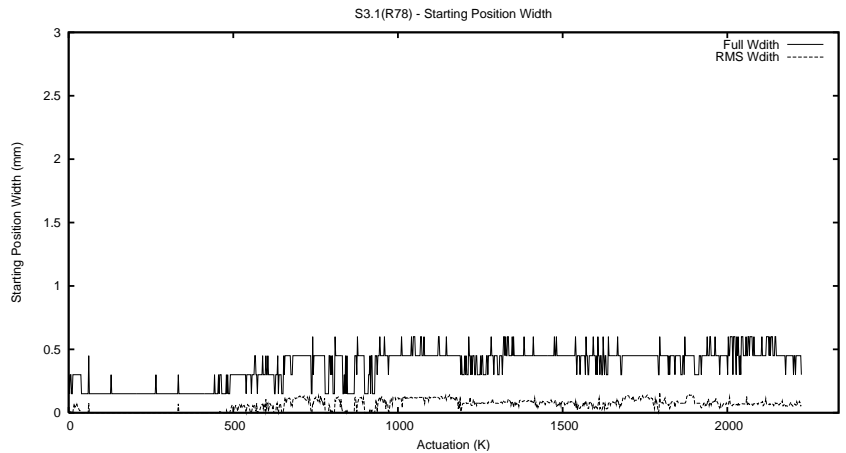

Target Performance Report - S3.1

Report Generated: October 7, 2015,

Last Actuation: 07/10/15 10:12:56

1 Operation Summary

	Last Shift	Total
Actuations:	54.2K	2226.7K
Quadrature Count errors:	0	0
Fiber ADC errors:	0	0
BPS errors (during actuation):	0	0
(R78) Gaps > 3s & < 10s:	2415	12645
(R78) Gaps > 10s:	178	942
(R78) SP2 Corrections:	711	9373
(R78) Capture Over/Under shoots:	4785/9122	110995/107018

2 Mechanical Performance

Starting position for the last 2000 actuations.

Starting position width over time.

Acceleration for the last 2000 actuations.

Acceleration over time. Normalised to a temperature 45C using the temperature data collected by the system.