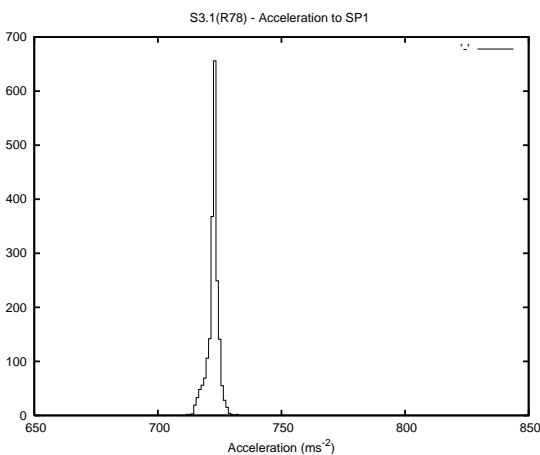

Target Performance Report - S3.1

Report Generated: October 7, 2015,

Last Actuation: 07/10/15 10:12:56

1 Operation Summary

	Last Shift	Total
Actuations:	54.2K	2226.7K
Quadrature Count errors:	0	0
Fiber ADC errors:	0	0
BPS errors (during actuation):	0	0
(R78) Gaps > 3s & < 10s:	2415	12645
(R78) Gaps > 10s:	178	942
(R78) SP2 Corrections:	711	9373
(R78) Capture Over/Under shoots:	4785/9122	110995/107018

2 Mechanical Performance

Starting position for the last 2000 actuations.

Starting position width over time.

Acceleration for the last 2000 actuations.

Acceleration over time. Normalised to a temperature 45C using the temperature data collected by the system.