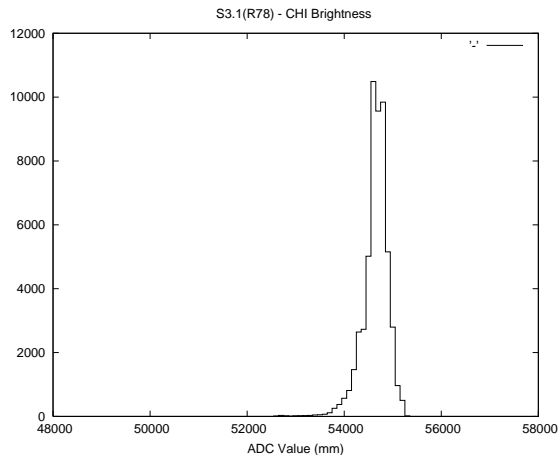

Target Performance Report - S3.1

Report Generated: October 7, 2015,

Last Actuation: 07/10/15 10:12:56

1 Operation Summary

	Last Shift	Total
Actuations:	54.2K	2226.7K
Quadrature Count errors:	0	0
Fiber ADC errors:	0	0
BPS errors (during actuation):	0	0
(R78) Gaps > 3s & < 10s:	2415	12645
(R78) Gaps > 10s:	178	942
(R78) SP2 Corrections:	711	9373
(R78) Capture Over/Under shoots:	4785/9122	110995/107018

2 Mechanical Performance

Starting position for the last 2000 actuations.

Starting position width over time.

Acceleration for the last 2000 actuations.

Acceleration over time. Normalised to a temperature 45C using the temperature data collected by the system.

3 Optical Performance

4 BPS Check