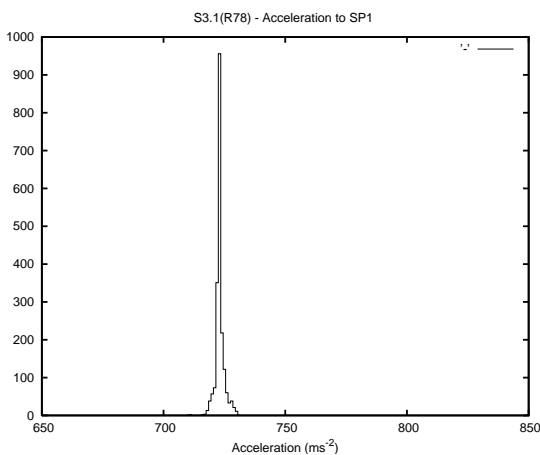

Target Performance Report - S3.1

Report Generated: October 6, 2015,

Last Actuation: 06/10/15 09:58:51

1 Operation Summary

	Last Shift	Total
Actuations:	57.6K	2172.4K
Quadrature Count errors:	0	0
Fiber ADC errors:	0	0
BPS errors (during actuation):	0	0
(R78) Gaps > 3s & < 10s:	2011	10230
(R78) Gaps > 10s:	130	765
(R78) SP2 Corrections:	1008	8662
(R78) Capture Over/Under shoots:	5464/12716	106211/97896

2 Mechanical Performance

Starting position for the last 2000 actuations.

Starting position width over time.

Acceleration for the last 2000 actuations.

Acceleration over time. Normalised to a temperature 45C using the temperature data collected by the system.