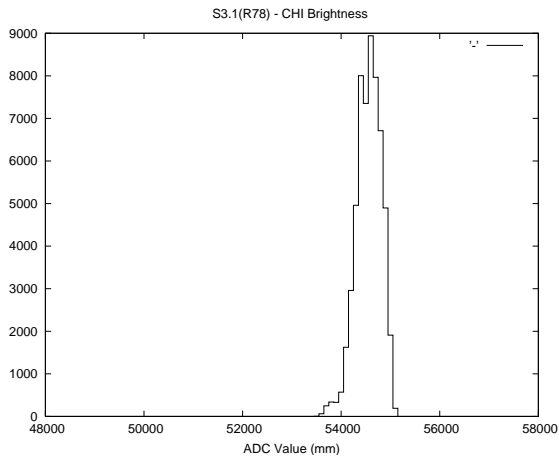

Target Performance Report - S3.1

Report Generated: October 6, 2015,

Last Actuation: 06/10/15 09:58:51

1 Operation Summary

	Last Shift	Total
Actuations:	57.6K	2172.4K
Quadrature Count errors:	0	0
Fiber ADC errors:	0	0
BPS errors (during actuation):	0	0
(R78) Gaps > 3s & < 10s:	2011	10230
(R78) Gaps > 10s:	130	765
(R78) SP2 Corrections:	1008	8662
(R78) Capture Over/Under shoots:	5464/12716	106211/97896

2 Mechanical Performance

Starting position for the last 2000 actuations.

Starting position width over time.

Acceleration for the last 2000 actuations.

Acceleration over time. Normalised to a temperature 45C using the temperature data collected by the system.

3 Optical Performance

4 BPS Check