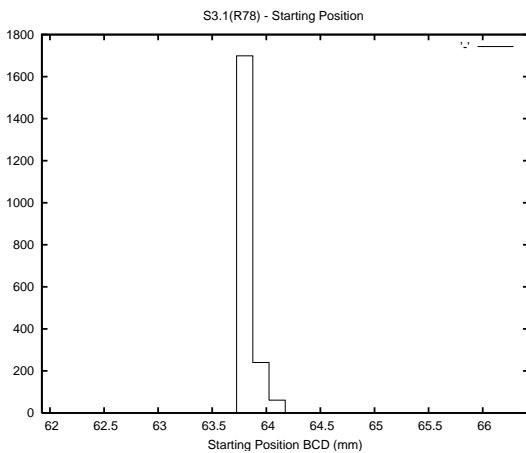

Target Performance Report - S3.1

Report Generated: October 6, 2015,

Last Actuation: 06/10/15 09:58:51

1 Operation Summary

	Last Shift	Total
Actuations:	57.6K	2172.4K
Quadrature Count errors:	0	0
Fiber ADC errors:	0	0
BPS errors (during actuation):	0	0
(R78) Gaps > 3s & < 10s:	2011	10230
(R78) Gaps > 10s:	130	765
(R78) SP2 Corrections:	1008	8662
(R78) Capture Over/Under shoots:	5464/12716	106211/97896

2 Mechanical Performance

Starting position for the last 2000 actuations.

Starting position width over time.

Acceleration for the last 2000 actuations.

Acceleration over time. Normalised to a temperature 45C using the temperature data collected by the system.

3 Optical Performance

4 BPS Check