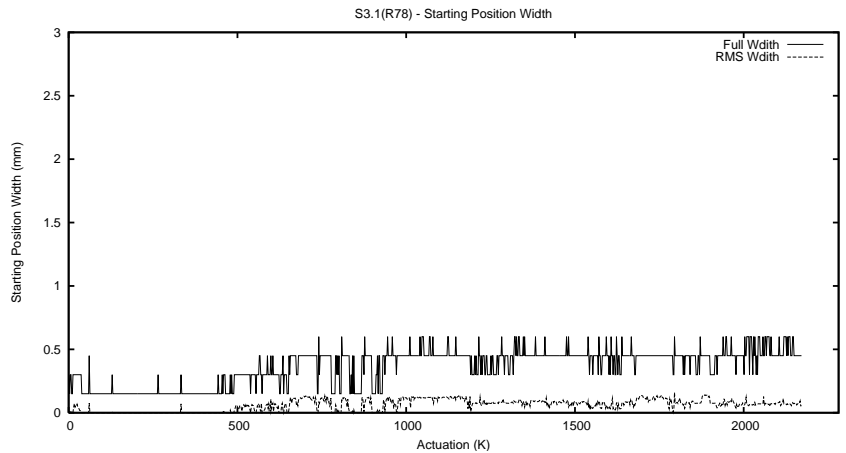

Target Performance Report - S3.1

Report Generated: October 6, 2015,

Last Actuation: 06/10/15 09:58:51

1 Operation Summary

	Last Shift	Total
Actuations:	57.6K	2172.4K
Quadrature Count errors:	0	0
Fiber ADC errors:	0	0
BPS errors (during actuation):	0	0
(R78) Gaps > 3s & < 10s:	2011	10230
(R78) Gaps > 10s:	130	765
(R78) SP2 Corrections:	1008	8662
(R78) Capture Over/Under shoots:	5464/12716	106211/97896

2 Mechanical Performance

Starting position for the last 2000 actuations.

Starting position width over time.

Acceleration for the last 2000 actuations.

Acceleration over time. Normalised to a temperature 45C using the temperature data collected by the system.