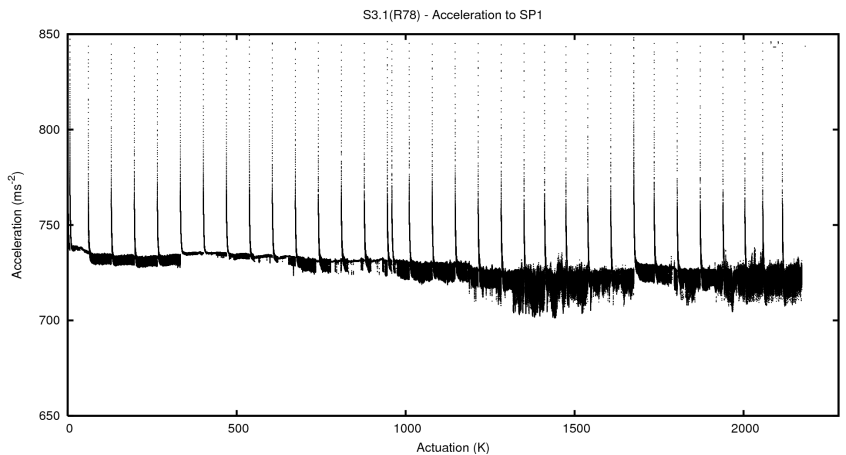

2 Mechanical Performance

Starting position for the last 2000 actuations.

Starting position width over time.

Acceleration for the last 2000 actuations.

Acceleration over time. Normalised to a temperature 45C using the temperature data collected by the system.

3 Optical Performance

4 BPS Check