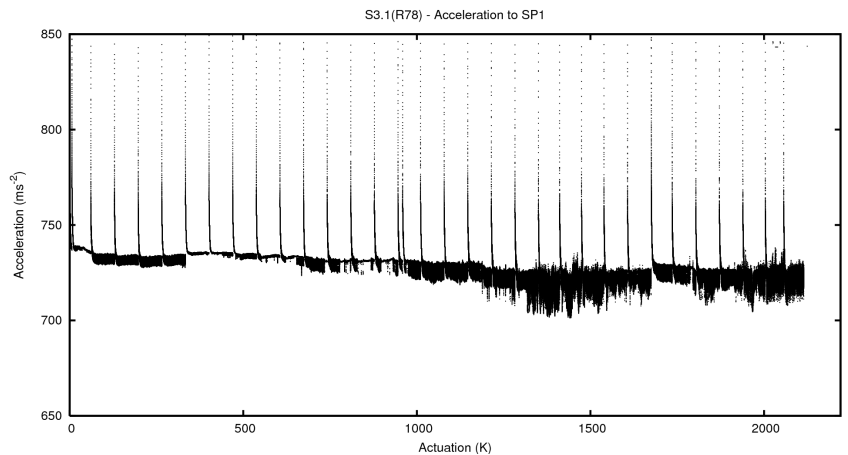

## 2 Mechanical Performance

Starting position for the last 2000 actuations.

Starting position width over time.

Acceleration for the last 2000 actuations.

Acceleration over time. Normalised to a temperature 45C using the temperature data collected by the system.

### 3 Optical Performance