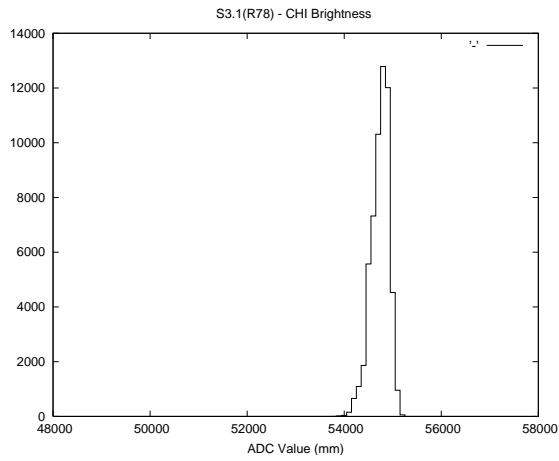

## 2 Mechanical Performance

Starting position for the last 2000 actuations.

Starting position width over time.

Acceleration for the last 2000 actuations.

Acceleration over time. Normalised to a temperature 45C using the temperature data collected by the system.

### 3 Optical Performance