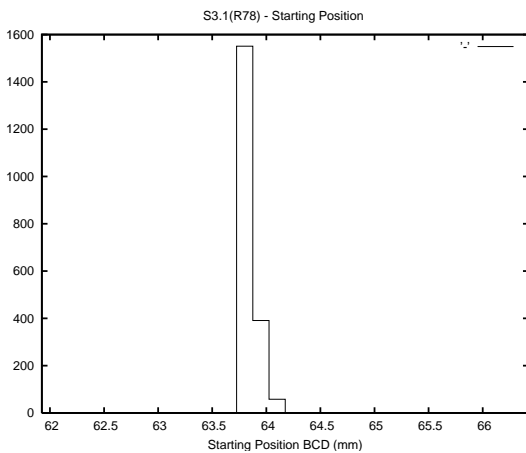

## 1 Operation Summary

	Last Shift	Total
Actuations:	58.0K	2114.8K
Quadrature Count errors:	0	0
Fiber ADC errors:	0	0
BPS errors (during actuation):	0	0
(R78) Gaps > 3s & < 10s:	2026	8219
(R78) Gaps > 10s:	141	636
(R78) SP2 Corrections:	1430	7654
(R78) Capture Over/Under shoots:	4384/13738	100747/85180

## 2 Mechanical Performance

Starting position for the last 2000 actuations.

Starting position width over time.

Acceleration for the last 2000 actuations.

Acceleration over time. Normalised to a temperature 45C using the temperature data collected by the system.