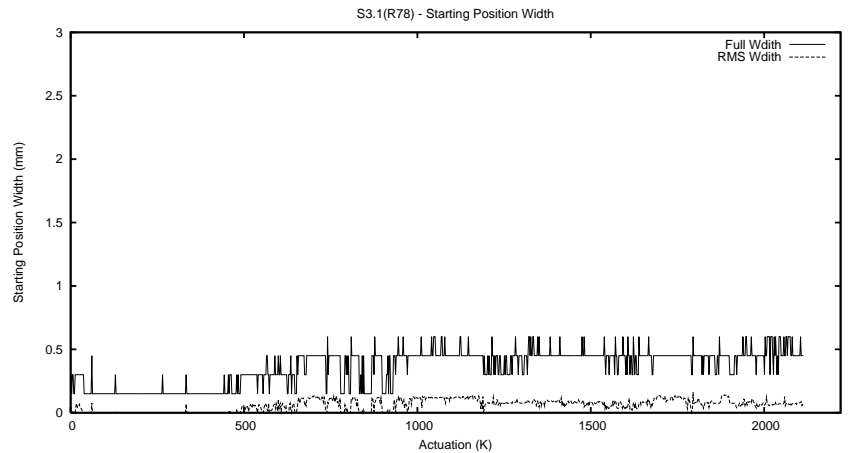

## 1 Operation Summary

	Last Shift	Total
Actuations:	58.0K	2114.8K
Quadrature Count errors:	0	0
Fiber ADC errors:	0	0
BPS errors (during actuation):	0	0
(R78) Gaps > 3s & < 10s:	2026	8219
(R78) Gaps > 10s:	141	636
(R78) SP2 Corrections:	1430	7654
(R78) Capture Over/Under shoots:	4384/13738	100747/85180

## 2 Mechanical Performance

Starting position for the last 2000 actuations.

Starting position width over time.

Acceleration for the last 2000 actuations.

Acceleration over time. Normalised to a temperature 45C using the temperature data collected by the system.