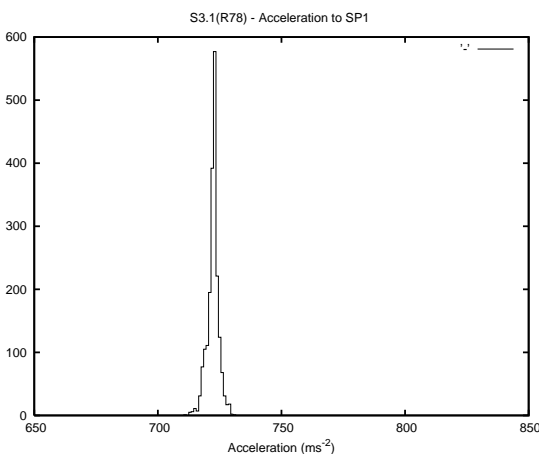

## 1 Operation Summary

	Last Shift	Total
Actuations:	58.0K	2114.8K
Quadrature Count errors:	0	0
Fiber ADC errors:	0	0
BPS errors (during actuation):	0	0
(R78) Gaps > 3s & < 10s:	2026	8219
(R78) Gaps > 10s:	141	636
(R78) SP2 Corrections:	1430	7654
(R78) Capture Over/Under shoots:	4384/13738	100747/85180

## 2 Mechanical Performance

Starting position for the last 2000 actuations.

Starting position width over time.

Acceleration for the last 2000 actuations.

Acceleration over time. Normalised to a temperature 45C using the temperature data collected by the system.