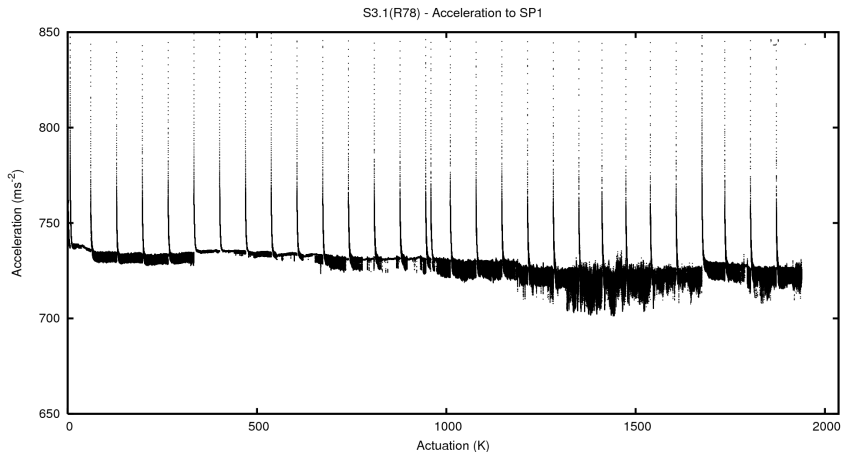

Target Performance Report - S3.1

Report Generated: October 2, 2015,

Last Actuation: 02/10/15 09:58:52

1 Operation Summary

	Last Shift	Total
Actuations:	67.5K	1939.1K
Quadrature Count errors:	0	0
Fiber ADC errors:	0	0
BPS errors (during actuation):	0	0
(R78) Gaps > 3s & < 10s:	112	2736
(R78) Gaps > 10s:	6	161
(R78) SP2 Corrections:	61	3762
(R78) Capture Over/Under shoots:	3067/1210	85298/47326

2 Mechanical Performance

Starting position for the last 2000 actuations.

Starting position width over time.

Acceleration for the last 2000 actuations.

Acceleration over time. Normalised to a temperature 45C using the temperature data collected by the system.

3 Optical Performance

4 BPS Check