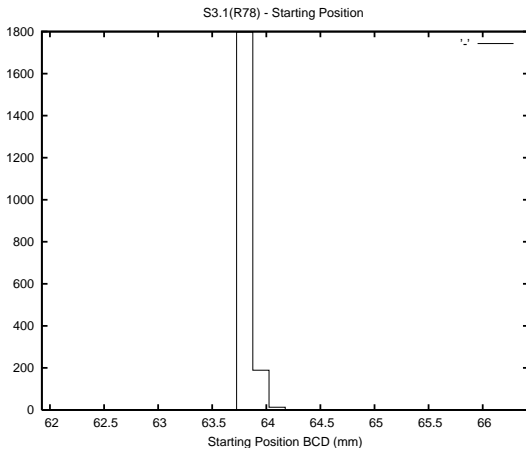

Target Performance Report - S3.1

Report Generated: October 2, 2015,

Last Actuation: 02/10/15 09:58:52

1 Operation Summary

	Last Shift	Total
Actuations:	67.5K	1939.1K
Quadrature Count errors:	0	0
Fiber ADC errors:	0	0
BPS errors (during actuation):	0	0
(R78) Gaps > 3s & < 10s:	112	2736
(R78) Gaps > 10s:	6	161
(R78) SP2 Corrections:	61	3762
(R78) Capture Over/Under shoots:	3067/1210	85298/47326

2 Mechanical Performance

Starting position for the last 2000 actuations.

Starting position width over time.

Acceleration for the last 2000 actuations.

Acceleration over time. Normalised to a temperature 45C using the temperature data collected by the system.

3 Optical Performance

4 BPS Check