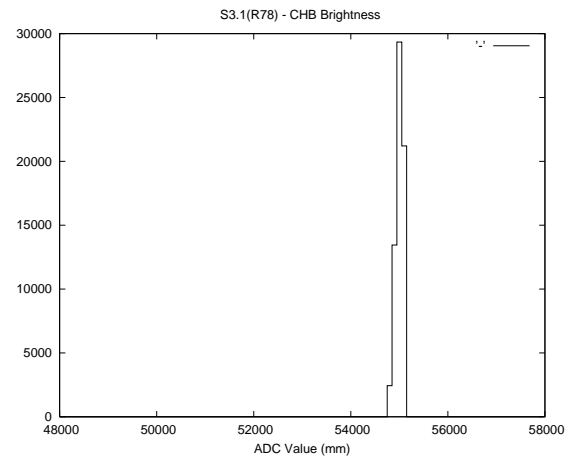

Target Performance Report - S3.1

Report Generated: October 2, 2015,

Last Actuation: 02/10/15 09:58:52

1 Operation Summary

	Last Shift	Total
Actuations:	67.5K	1939.1K
Quadrature Count errors:	0	0
Fiber ADC errors:	0	0
BPS errors (during actuation):	0	0
(R78) Gaps > 3s & < 10s:	112	2736
(R78) Gaps > 10s:	6	161
(R78) SP2 Corrections:	61	3762
(R78) Capture Over/Under shoots:	3067/1210	85298/47326

2 Mechanical Performance

Starting position for the last 2000 actuations.

Starting position width over time.

Acceleration for the last 2000 actuations.

Acceleration over time. Normalised to a temperature 45C using the temperature data collected by the system.

3 Optical Performance

4 BPS Check