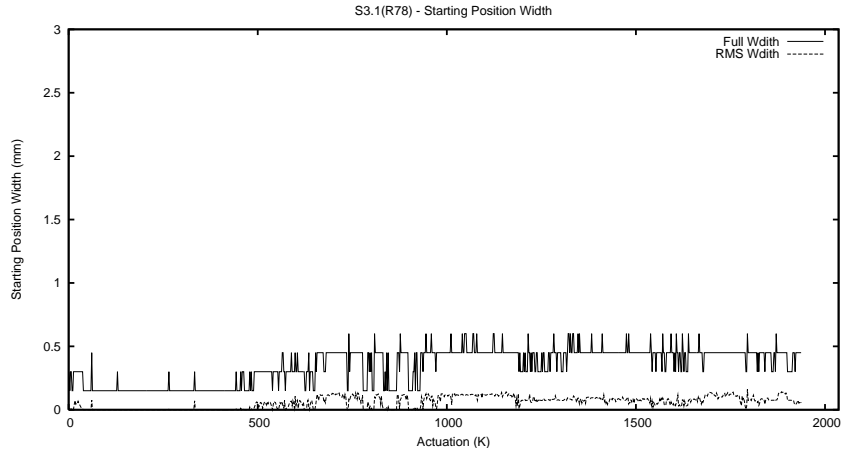

Target Performance Report - S3.1

Report Generated: October 2, 2015,

Last Actuation: 02/10/15 09:58:52

1 Operation Summary

	Last Shift	Total
Actuations:	67.5K	1939.1K
Quadrature Count errors:	0	0
Fiber ADC errors:	0	0
BPS errors (during actuation):	0	0
(R78) Gaps > 3s & < 10s:	112	2736
(R78) Gaps > 10s:	6	161
(R78) SP2 Corrections:	61	3762
(R78) Capture Over/Under shoots:	3067/1210	85298/47326

2 Mechanical Performance

Starting position for the last 2000 actuations.

Starting position width over time.

Acceleration for the last 2000 actuations.

Acceleration over time. Normalised to a temperature 45C using the temperature data collected by the system.