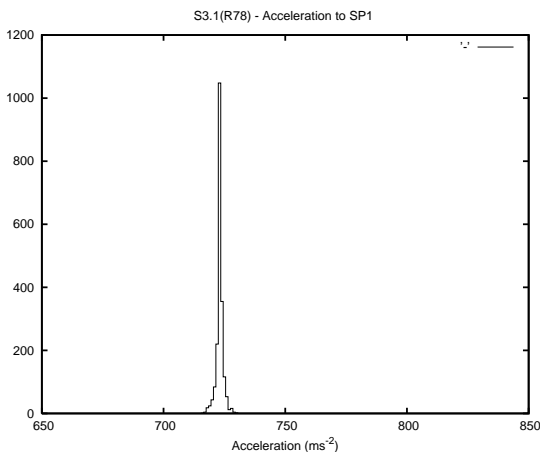

Target Performance Report - S3.1

Report Generated: October 2, 2015,

Last Actuation: 02/10/15 09:58:52

1 Operation Summary

	Last Shift	Total
Actuations:	67.5K	1939.1K
Quadrature Count errors:	0	0
Fiber ADC errors:	0	0
BPS errors (during actuation):	0	0
(R78) Gaps > 3s & < 10s:	112	2736
(R78) Gaps > 10s:	6	161
(R78) SP2 Corrections:	61	3762
(R78) Capture Over/Under shoots:	3067/1210	85298/47326

2 Mechanical Performance

Starting position for the last 2000 actuations.

Starting position width over time.

Acceleration for the last 2000 actuations.

Acceleration over time. Normalised to a temperature 45C using the temperature data collected by the system.