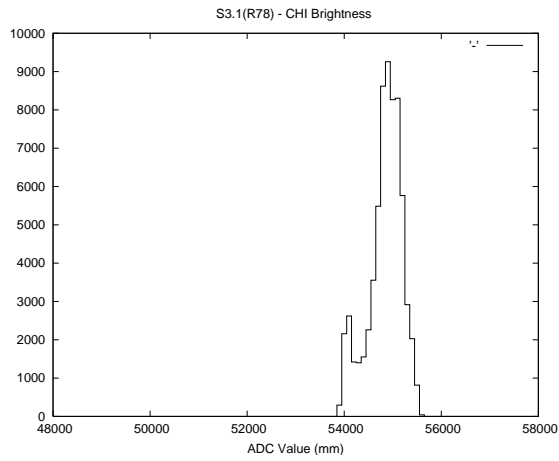

Target Performance Report - S3.1

Report Generated: October 2, 2015,

Last Actuation: 02/10/15 09:58:52

1 Operation Summary

	Last Shift	Total
Actuations:	67.5K	1939.1K
Quadrature Count errors:	0	0
Fiber ADC errors:	0	0
BPS errors (during actuation):	0	0
(R78) Gaps > 3s & < 10s:	112	2736
(R78) Gaps > 10s:	6	161
(R78) SP2 Corrections:	61	3762
(R78) Capture Over/Under shoots:	3067/1210	85298/47326

2 Mechanical Performance

Starting position for the last 2000 actuations.

Starting position width over time.

Acceleration for the last 2000 actuations.

Acceleration over time. Normalised to a temperature 45C using the temperature data collected by the system.

3 Optical Performance

4 BPS Check