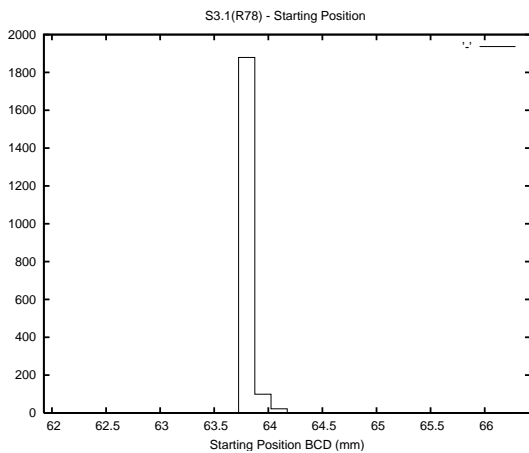

Target Performance Report - S3.1
 Report Generated: September 11, 2015,
 Last Actuation: 11/09/15 09:58:54

1 Operation Summary

	Last Shift	Total
Actuations:	64.8K	1539.1K
Quadrature Count errors:	0	0
Fiber ADC errors:	0	0
BPS errors (during actuation):	0	0
(R78) Gaps > 3s & < 10s:	589	2586
(R78) Gaps > 10s:	18	147
(R78) SP2 Corrections:	698	3378
(R78) Capture Over/Under shoots:	9202/8208	68440/38462

2 Mechanical Performance

Starting position for the last 2000 actuations.

Starting position width over time.

Acceleration for the last 2000 actuations.

Acceleration over time. Normalised to a temperature 45C using the temperature data collected by the system.

3 Optical Performance

4 BPS Check