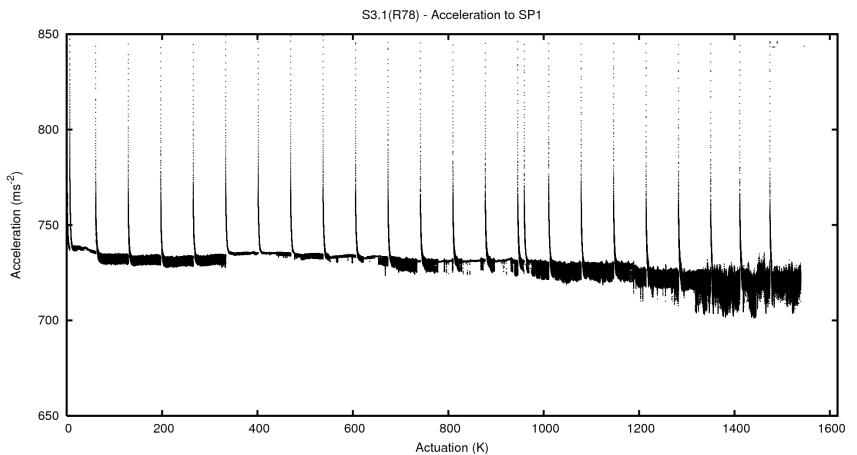

2 Mechanical Performance

Starting position for the last 2000 actuations.

Starting position width over time.

Acceleration for the last 2000 actuations.

Acceleration over time. Normalised to a temperature 45C using the temperature data collected by the system.

3 Optical Performance

4 BPS Check