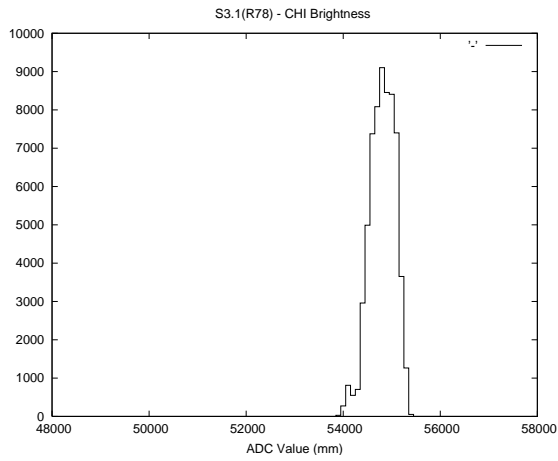

Target Performance Report - S3.1
 Report Generated: September 11, 2015,
 Last Actuation: 11/09/15 09:58:54

1 Operation Summary

	Last Shift	Total
Actuations:	64.8K	1539.1K
Quadrature Count errors:	0	0
Fiber ADC errors:	0	0
BPS errors (during actuation):	0	0
(R78) Gaps > 3s & < 10s:	589	2586
(R78) Gaps > 10s:	18	147
(R78) SP2 Corrections:	698	3378
(R78) Capture Over/Under shoots:	9202/8208	68440/38462

2 Mechanical Performance

Starting position for the last 2000 actuations.

Starting position width over time.

Acceleration for the last 2000 actuations.

Acceleration over time. Normalised to a temperature 45C using the temperature data collected by the system.

3 Optical Performance

4 BPS Check