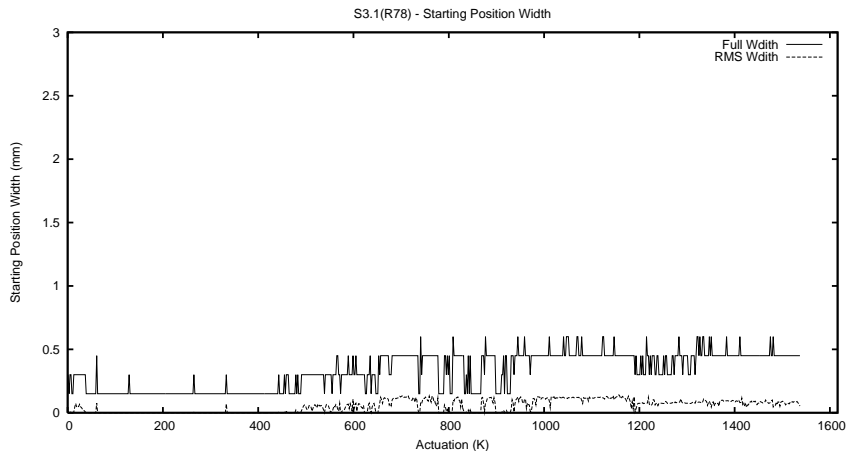

Target Performance Report - S3.1
 Report Generated: September 11, 2015,
 Last Actuation: 11/09/15 09:58:54

1 Operation Summary

	Last Shift	Total
Actuations:	64.8K	1539.1K
Quadrature Count errors:	0	0
Fiber ADC errors:	0	0
BPS errors (during actuation):	0	0
(R78) Gaps > 3s & < 10s:	589	2586
(R78) Gaps > 10s:	18	147
(R78) SP2 Corrections:	698	3378
(R78) Capture Over/Under shoots:	9202/8208	68440/38462

2 Mechanical Performance

Starting position for the last 2000 actuations.

Starting position width over time.

Acceleration for the last 2000 actuations.

Acceleration over time. Normalised to a temperature 45C using the temperature data collected by the system.