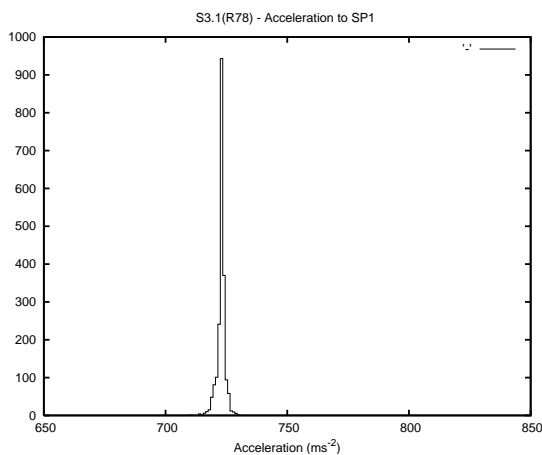

Target Performance Report - S3.1
 Report Generated: September 11, 2015,
 Last Actuation: 11/09/15 09:58:54

1 Operation Summary

	Last Shift	Total
Actuations:	64.8K	1539.1K
Quadrature Count errors:	0	0
Fiber ADC errors:	0	0
BPS errors (during actuation):	0	0
(R78) Gaps > 3s & < 10s:	589	2586
(R78) Gaps > 10s:	18	147
(R78) SP2 Corrections:	698	3378
(R78) Capture Over/Under shoots:	9202/8208	68440/38462

2 Mechanical Performance

Starting position for the last 2000 actuations.

Starting position width over time.

Acceleration for the last 2000 actuations.

Acceleration over time. Normalised to a temperature 45C using the temperature data collected by the system.