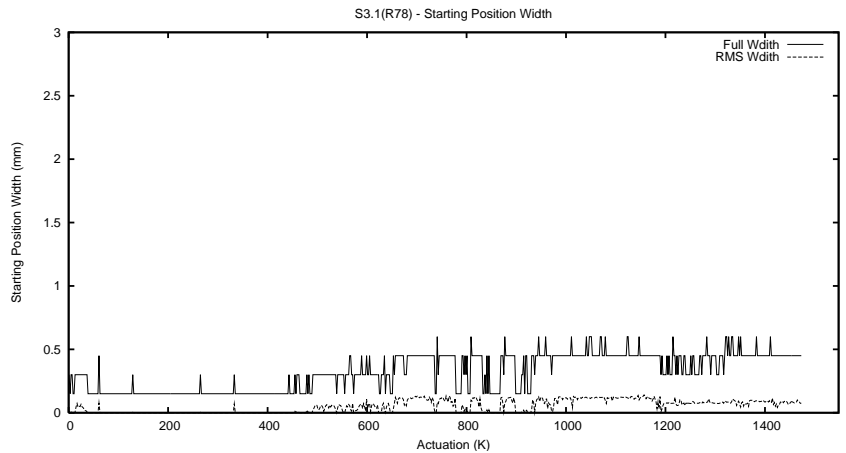

Target Performance Report - S3.1

Report Generated: September 10, 2015,

Last Actuation: 10/09/15 09:58:54

1 Operation Summary

	Last Shift	Total
Actuations:	63.1K	1474.4K
Quadrature Count errors:	0	0
Fiber ADC errors:	0	0
BPS errors (during actuation):	0	0
(R78) Gaps > 3s & < 10s:	807	1997
(R78) Gaps > 10s:	52	130
(R78) SP2 Corrections:	798	2680
(R78) Capture Over/Under shoots:	9847/10459	59238/30254

2 Mechanical Performance

Starting position for the last 2000 actuations.

Starting position width over time.

Acceleration for the last 2000 actuations.

Acceleration over time. Normalised to a temperature 45C using the temperature data collected by the system.