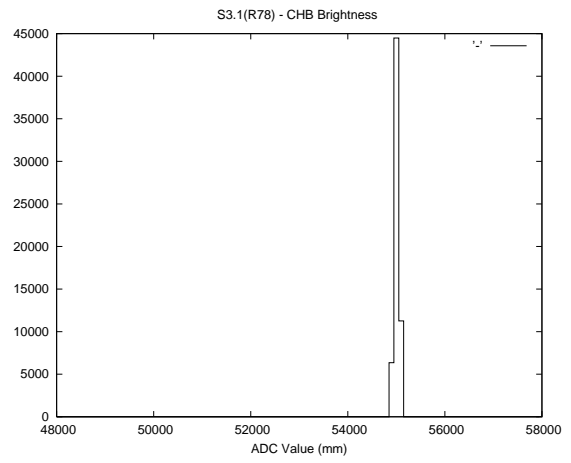

2 Mechanical Performance

Starting position for the last 2000 actuations.

Starting position width over time.

Acceleration for the last 2000 actuations.

Acceleration over time. Normalised to a temperature 45C using the temperature data collected by the system.

3 Optical Performance

4 BPS Check