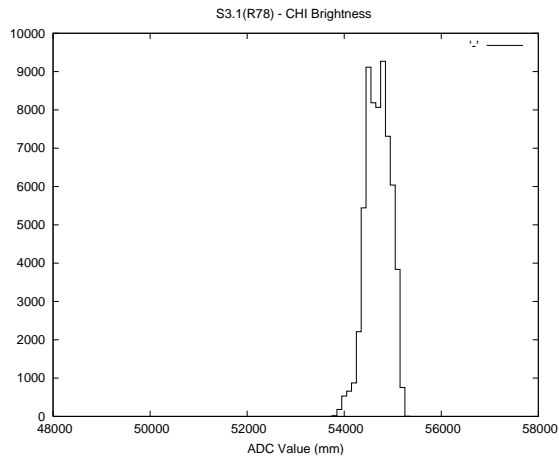

2 Mechanical Performance

Starting position for the last 2000 actuations.

Starting position width over time.

Acceleration for the last 2000 actuations.

Acceleration over time. Normalised to a temperature 45C using the temperature data collected by the system.

3 Optical Performance

4 BPS Check