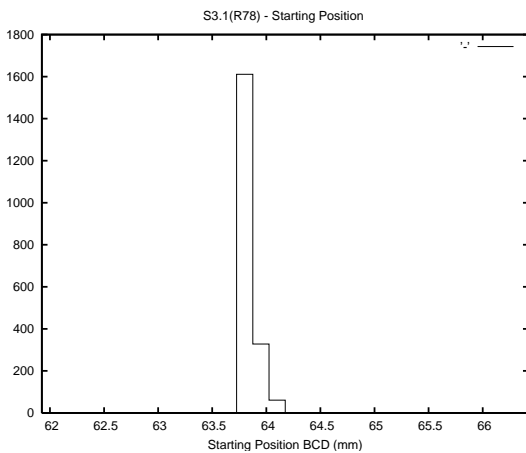

Target Performance Report - S3.1

Report Generated: September 10, 2015,

Last Actuation: 10/09/15 09:58:54

1 Operation Summary

	Last Shift	Total
Actuations:	63.1K	1474.4K
Quadrature Count errors:	0	0
Fiber ADC errors:	0	0
BPS errors (during actuation):	0	0
(R78) Gaps > 3s & < 10s:	807	1997
(R78) Gaps > 10s:	52	130
(R78) SP2 Corrections:	798	2680
(R78) Capture Over/Under shoots:	9847/10459	59238/30254

2 Mechanical Performance

Starting position for the last 2000 actuations.

Starting position width over time.

Acceleration for the last 2000 actuations.

Acceleration over time. Normalised to a temperature 45C using the temperature data collected by the system.

3 Optical Performance

4 BPS Check