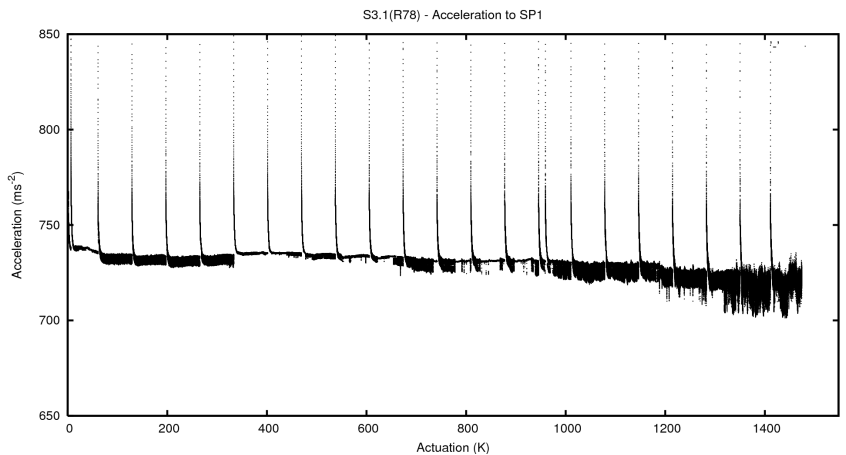

2 Mechanical Performance

Starting position for the last 2000 actuations.

Starting position width over time.

Acceleration for the last 2000 actuations.

Acceleration over time. Normalised to a temperature 45C using the temperature data collected by the system.

3 Optical Performance

4 BPS Check