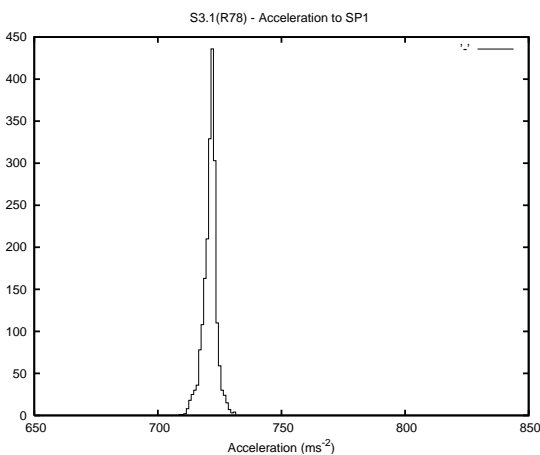

Target Performance Report - S3.1

Report Generated: September 10, 2015,

Last Actuation: 10/09/15 09:58:54

1 Operation Summary

	Last Shift	Total
Actuations:	63.1K	1474.4K
Quadrature Count errors:	0	0
Fiber ADC errors:	0	0
BPS errors (during actuation):	0	0
(R78) Gaps > 3s & < 10s:	807	1997
(R78) Gaps > 10s:	52	130
(R78) SP2 Corrections:	798	2680
(R78) Capture Over/Under shoots:	9847/10459	59238/30254

2 Mechanical Performance

Starting position for the last 2000 actuations.

Starting position width over time.

Acceleration for the last 2000 actuations.

Acceleration over time. Normalised to a temperature 45C using the temperature data collected by the system.