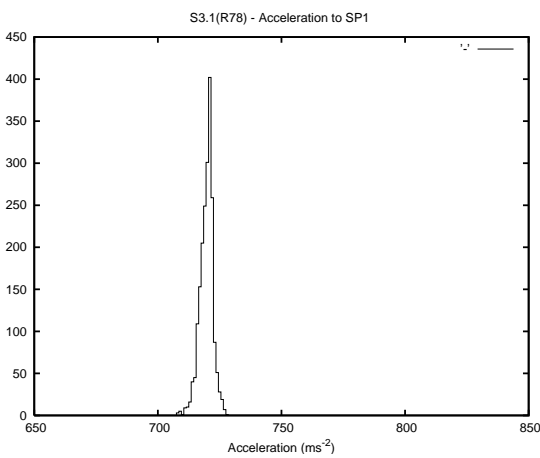

Target Performance Report - S3.1

Report Generated: September 9, 2015,

Last Actuation: 09/09/15 09:58:55

1 Operation Summary

	Last Shift	Total
Actuations:	61.0K	1411.2K
Quadrature Count errors:	0	0
Fiber ADC errors:	0	0
BPS errors (during actuation):	0	0
(R78) Gaps > 3s & < 10s:	1142	1190
(R78) Gaps > 10s:	48	79
(R78) SP2 Corrections:	1444	1882
(R78) Capture Over/Under shoots:	16123/15850	49391/19795

2 Mechanical Performance

Starting position for the last 2000 actuations.

Starting position width over time.

Acceleration for the last 2000 actuations.

Acceleration over time. Normalised to a temperature 45C using the temperature data collected by the system.