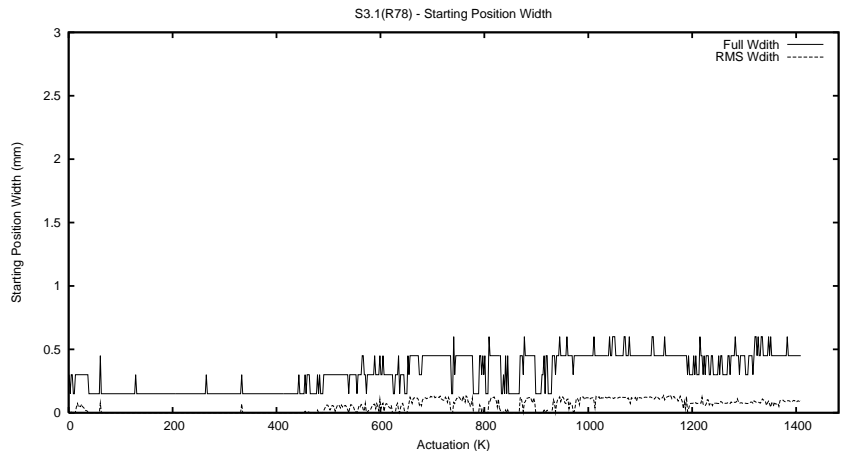

Target Performance Report - S3.1

Report Generated: September 9, 2015,

Last Actuation: 09/09/15 09:58:55

1 Operation Summary

	Last Shift	Total
Actuations:	61.0K	1411.2K
Quadrature Count errors:	0	0
Fiber ADC errors:	0	0
BPS errors (during actuation):	0	0
(R78) Gaps > 3s & < 10s:	1142	1190
(R78) Gaps > 10s:	48	79
(R78) SP2 Corrections:	1444	1882
(R78) Capture Over/Under shoots:	16123/15850	49391/19795

2 Mechanical Performance

Starting position for the last 2000 actuations.

Starting position width over time.

Acceleration for the last 2000 actuations.

Acceleration over time. Normalised to a temperature 45C using the temperature data collected by the system.