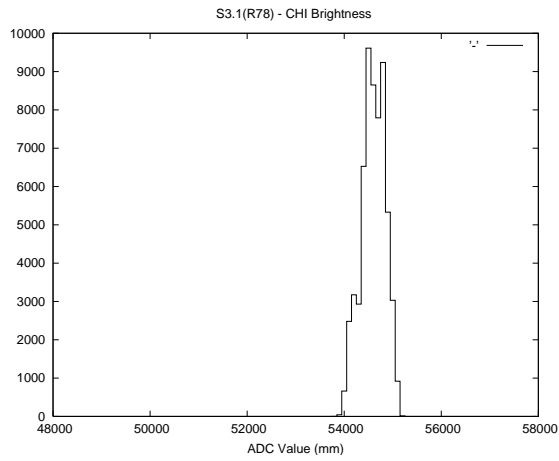

Target Performance Report - S3.1

Report Generated: September 9, 2015,

Last Actuation: 09/09/15 09:58:55

1 Operation Summary

	Last Shift	Total
Actuations:	61.0K	1411.2K
Quadrature Count errors:	0	0
Fiber ADC errors:	0	0
BPS errors (during actuation):	0	0
(R78) Gaps > 3s & < 10s:	1142	1190
(R78) Gaps > 10s:	48	79
(R78) SP2 Corrections:	1444	1882
(R78) Capture Over/Under shoots:	16123/15850	49391/19795

2 Mechanical Performance

Starting position for the last 2000 actuations.

Starting position width over time.

Acceleration for the last 2000 actuations.

Acceleration over time. Normalised to a temperature 45C using the temperature data collected by the system.

3 Optical Performance

4 BPS Check