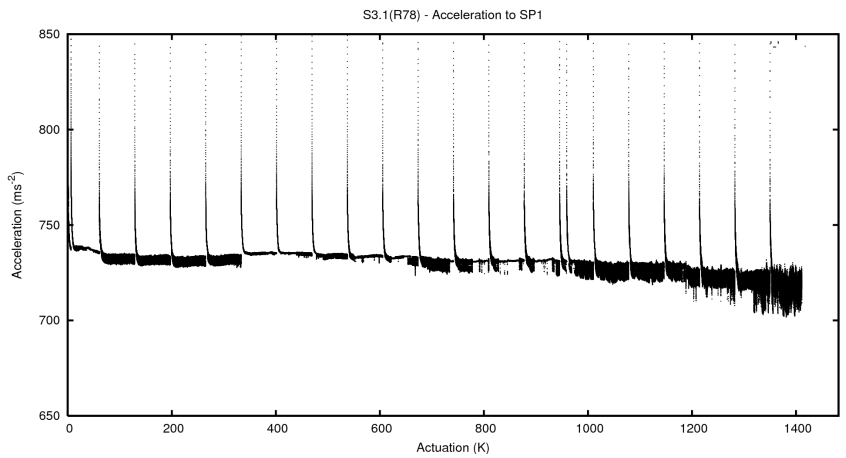

2 Mechanical Performance

Starting position for the last 2000 actuations.

Starting position width over time.

Acceleration for the last 2000 actuations.

Acceleration over time. Normalised to a temperature 45C using the temperature data collected by the system.

3 Optical Performance

4 BPS Check