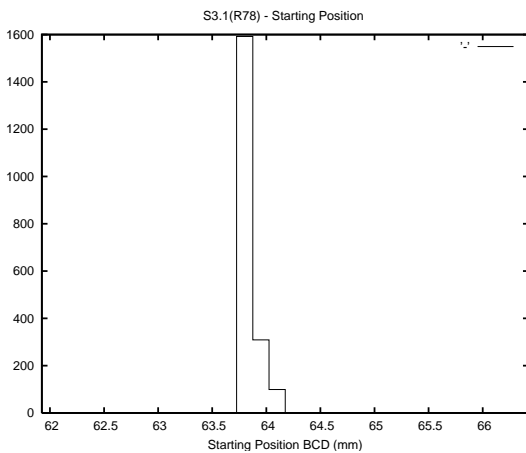

Target Performance Report - S3.1

Report Generated: September 9, 2015,

Last Actuation: 09/09/15 09:58:55

1 Operation Summary

	Last Shift	Total
Actuations:	61.0K	1411.2K
Quadrature Count errors:	0	0
Fiber ADC errors:	0	0
BPS errors (during actuation):	0	0
(R78) Gaps > 3s & < 10s:	1142	1190
(R78) Gaps > 10s:	48	79
(R78) SP2 Corrections:	1444	1882
(R78) Capture Over/Under shoots:	16123/15850	49391/19795

2 Mechanical Performance

Starting position for the last 2000 actuations.

Starting position width over time.

Acceleration for the last 2000 actuations.

Acceleration over time. Normalised to a temperature 45C using the temperature data collected by the system.

3 Optical Performance

4 BPS Check