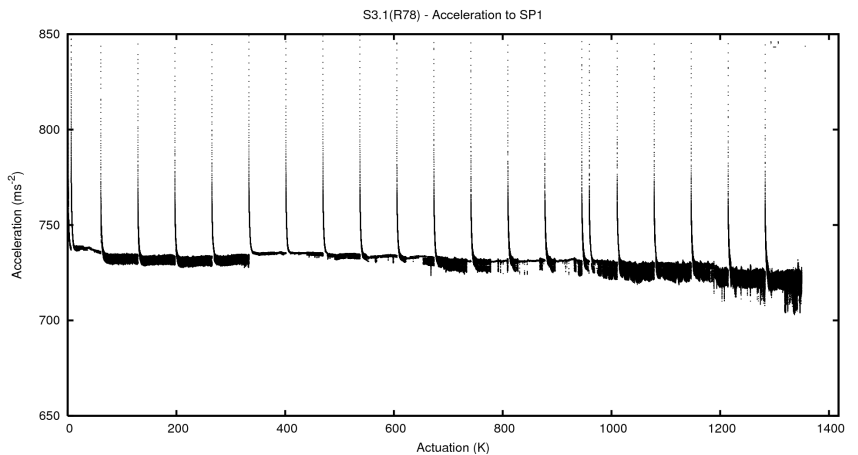

2 Mechanical Performance

Starting position for the last 2000 actuations.

Starting position width over time.

Acceleration for the last 2000 actuations.

Acceleration over time. Normalised to a temperature 45C using the temperature data collected by the system.

3 Optical Performance

4 BPS Check