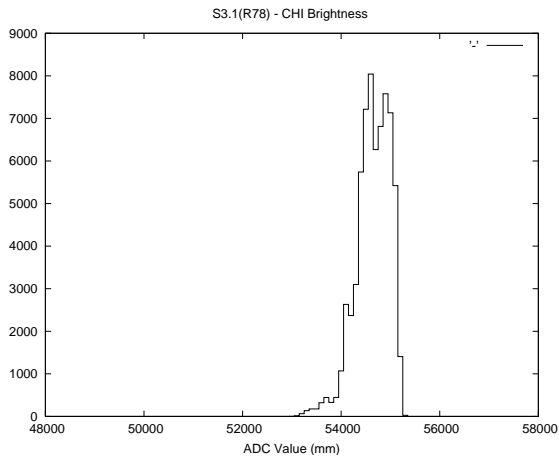

Target Performance Report - S3.1

Report Generated: September 8, 2015,

Last Actuation: 08/09/15 09:58:56

1 Operation Summary

	Last Shift	Total
Actuations:	67.6K	1350.2K
Quadrature Count errors:	0	0
Fiber ADC errors:	0	0
BPS errors (during actuation):	0	0
(R78) Gaps > 3s & < 10s:	47	48
(R78) Gaps > 10s:	7	32
(R78) SP2 Corrections:	325	438
(R78) Capture Over/Under shoots:	13106/3174	33268/3945

2 Mechanical Performance

Starting position for the last 2000 actuations.

Starting position width over time.

Acceleration for the last 2000 actuations.

Acceleration over time. Normalised to a temperature 45C using the temperature data collected by the system.

3 Optical Performance

4 BPS Check