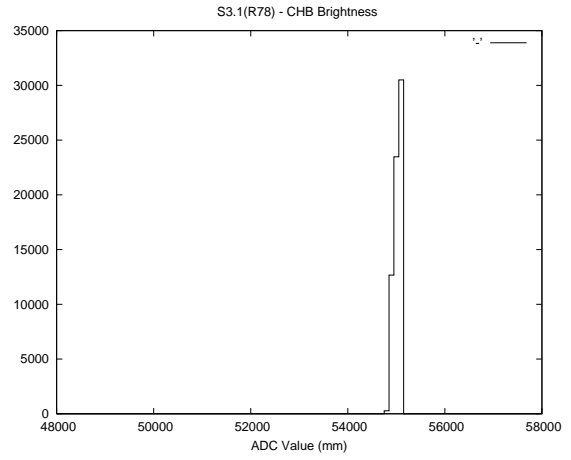

2 Mechanical Performance

Starting position for the last 2000 actuations.

Starting position width over time.

Acceleration for the last 2000 actuations.

Acceleration over time. Normalised to a temperature 45C using the temperature data collected by the system.

3 Optical Performance

4 BPS Check