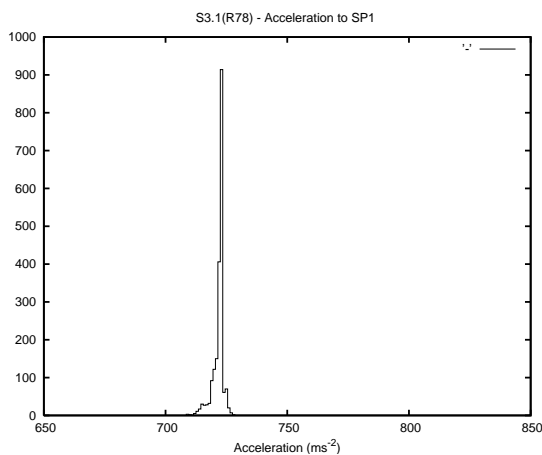

Target Performance Report - S3.1

Report Generated: September 8, 2015,

Last Actuation: 08/09/15 09:58:56

1 Operation Summary

	Last Shift	Total
Actuations:	67.6K	1350.2K
Quadrature Count errors:	0	0
Fiber ADC errors:	0	0
BPS errors (during actuation):	0	0
(R78) Gaps > 3s & < 10s:	47	48
(R78) Gaps > 10s:	7	32
(R78) SP2 Corrections:	325	438
(R78) Capture Over/Under shoots:	13106/3174	33268/3945

2 Mechanical Performance

Starting position for the last 2000 actuations.

Starting position width over time.

Acceleration for the last 2000 actuations.

Acceleration over time. Normalised to a temperature 45C using the temperature data collected by the system.