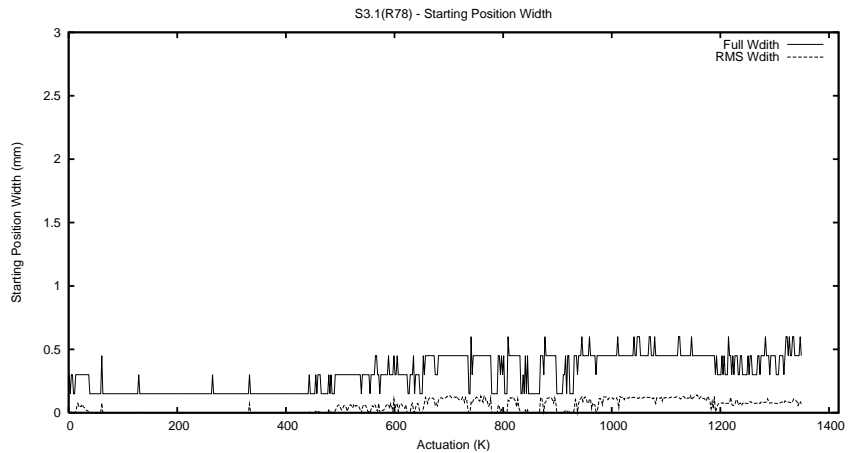

Target Performance Report - S3.1

Report Generated: September 8, 2015,

Last Actuation: 08/09/15 09:58:56

1 Operation Summary

	Last Shift	Total
Actuations:	67.6K	1350.2K
Quadrature Count errors:	0	0
Fiber ADC errors:	0	0
BPS errors (during actuation):	0	0
(R78) Gaps > 3s & < 10s:	47	48
(R78) Gaps > 10s:	7	32
(R78) SP2 Corrections:	325	438
(R78) Capture Over/Under shoots:	13106/3174	33268/3945

2 Mechanical Performance

Starting position for the last 2000 actuations.

Starting position width over time.

Acceleration for the last 2000 actuations.

Acceleration over time. Normalised to a temperature 45C using the temperature data collected by the system.