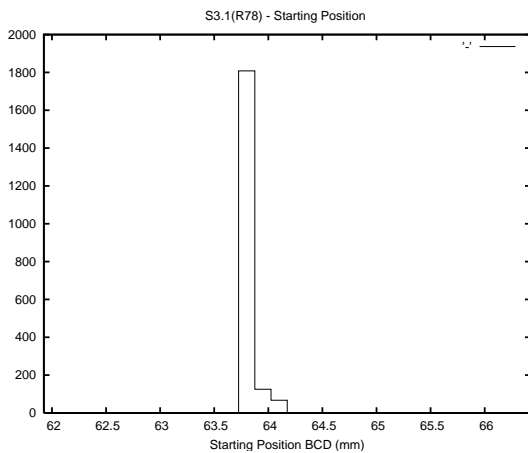

Target Performance Report - S3.1

Report Generated: September 8, 2015,

Last Actuation: 08/09/15 09:58:56

1 Operation Summary

	Last Shift	Total
Actuations:	67.6K	1350.2K
Quadrature Count errors:	0	0
Fiber ADC errors:	0	0
BPS errors (during actuation):	0	0
(R78) Gaps > 3s & < 10s:	47	48
(R78) Gaps > 10s:	7	32
(R78) SP2 Corrections:	325	438
(R78) Capture Over/Under shoots:	13106/3174	33268/3945

2 Mechanical Performance

Starting position for the last 2000 actuations.

Starting position width over time.

Acceleration for the last 2000 actuations.

Acceleration over time. Normalised to a temperature 45C using the temperature data collected by the system.

3 Optical Performance

4 BPS Check