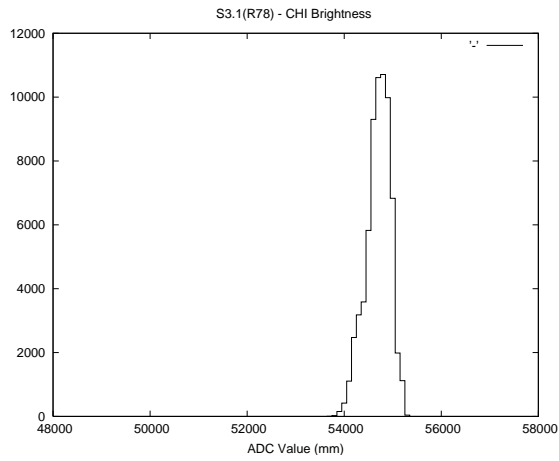

2 Mechanical Performance

Starting position for the last 2000 actuations.

Starting position width over time.

Acceleration for the last 2000 actuations.

Acceleration over time. Normalised to a temperature 45C using the temperature data collected by the system.

3 Optical Performance

4 BPS Check