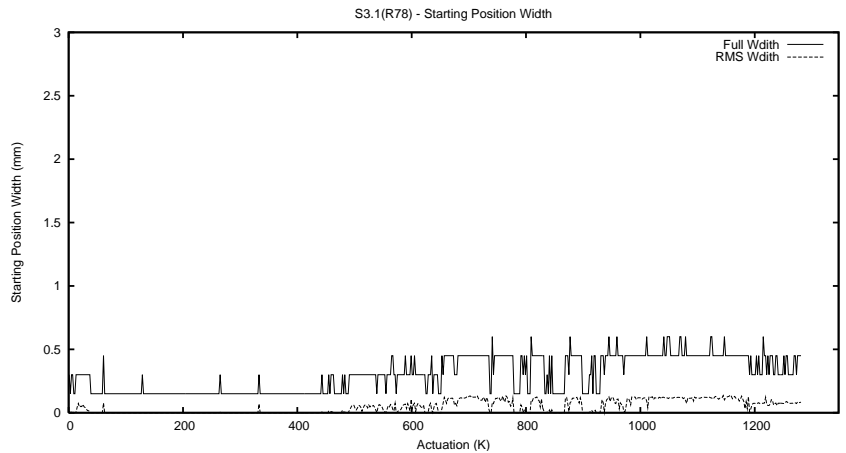

Target Performance Report - S3.1

Report Generated: September 7, 2015,

Last Actuation: 07/09/15 09:58:55

1 Operation Summary

	Last Shift	Total
Actuations:	68.0K	1282.6K
Quadrature Count errors:	0	0
Fiber ADC errors:	0	0
BPS errors (during actuation):	0	0
(R78) Gaps > 3s & < 10s:	0	1
(R78) Gaps > 10s:	2	26
(R78) SP2 Corrections:	86	113
(R78) Capture Over/Under shoots:	13391/653	20163/771

2 Mechanical Performance

Starting position for the last 2000 actuations.

Starting position width over time.

Acceleration for the last 2000 actuations.

Acceleration over time. Normalised to a temperature 45C using the temperature data collected by the system.