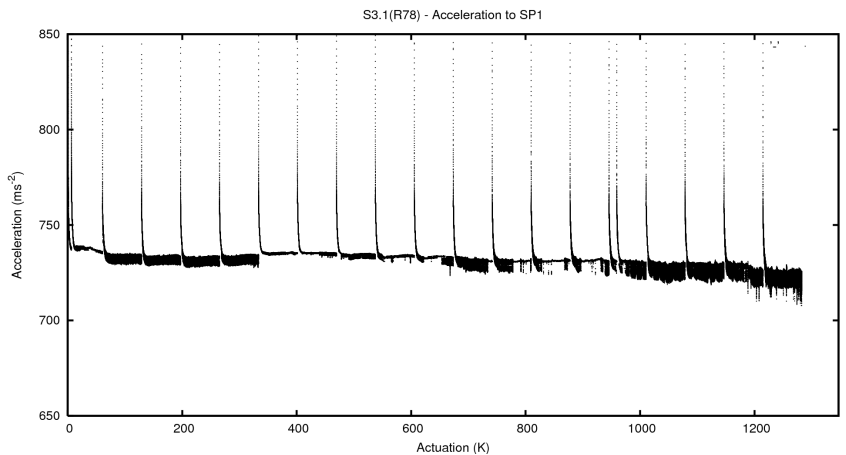

2 Mechanical Performance

Starting position for the last 2000 actuations.

Starting position width over time.

Acceleration for the last 2000 actuations.

Acceleration over time. Normalised to a temperature 45C using the temperature data collected by the system.

3 Optical Performance

4 BPS Check