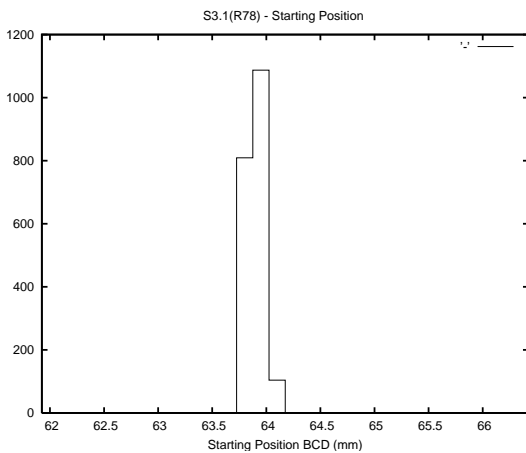

Target Performance Report - S3.1

Report Generated: September 7, 2015,

Last Actuation: 07/09/15 09:58:55

1 Operation Summary

	Last Shift	Total
Actuations:	68.0K	1282.6K
Quadrature Count errors:	0	0
Fiber ADC errors:	0	0
BPS errors (during actuation):	0	0
(R78) Gaps > 3s & < 10s:	0	1
(R78) Gaps > 10s:	2	26
(R78) SP2 Corrections:	86	113
(R78) Capture Over/Under shoots:	13391/653	20163/771

2 Mechanical Performance

Starting position for the last 2000 actuations.

Starting position width over time.

Acceleration for the last 2000 actuations.

Acceleration over time. Normalised to a temperature 45C using the temperature data collected by the system.

3 Optical Performance

4 BPS Check