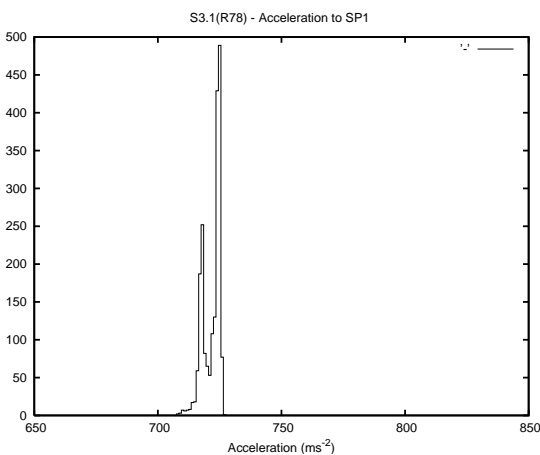

Target Performance Report - S3.1

Report Generated: September 7, 2015,

Last Actuation: 07/09/15 09:58:55

1 Operation Summary

	Last Shift	Total
Actuations:	68.0K	1282.6K
Quadrature Count errors:	0	0
Fiber ADC errors:	0	0
BPS errors (during actuation):	0	0
(R78) Gaps > 3s & < 10s:	0	1
(R78) Gaps > 10s:	2	26
(R78) SP2 Corrections:	86	113
(R78) Capture Over/Under shoots:	13391/653	20163/771

2 Mechanical Performance

Starting position for the last 2000 actuations.

Starting position width over time.

Acceleration for the last 2000 actuations.

Acceleration over time. Normalised to a temperature 45C using the temperature data collected by the system.