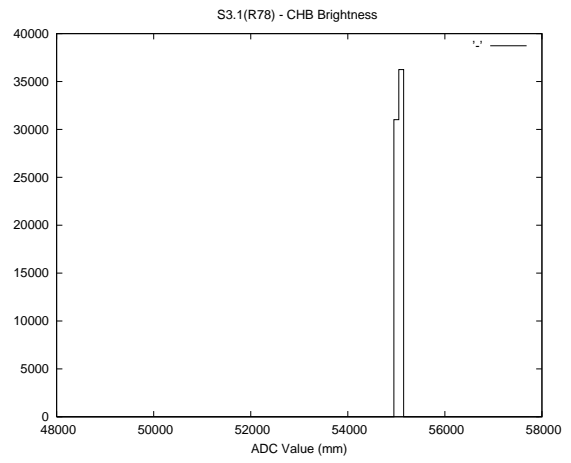

2 Mechanical Performance

Starting position for the last 2000 actuations.

Starting position width over time.

Acceleration for the last 2000 actuations.

Acceleration over time. Normalised to a temperature 45C using the temperature data collected by the system.

3 Optical Performance

4 BPS Check