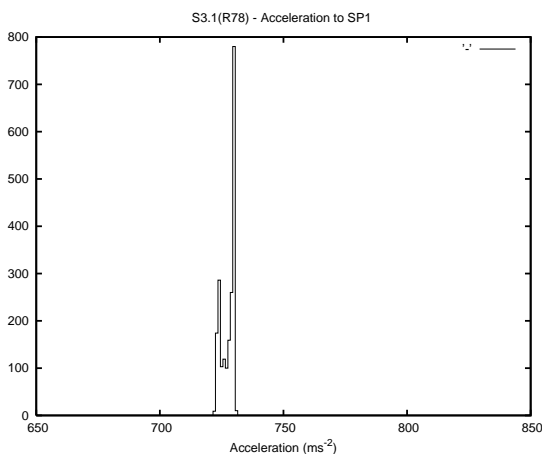

Target Performance Report - S3.1

Report Generated: September 5, 2015,

Last Actuation: 05/09/15 09:58:56

1 Operation Summary

	Last Shift	Total
Actuations:	68.0K	1146.6K
Quadrature Count errors:	0	0
Fiber ADC errors:	0	0
BPS errors (during actuation):	0	0
(R78) Gaps > 3s & < 10s:	0	0
(R78) Gaps > 10s:	2	24
(R78) SP2 Corrections:	1	11
(R78) Capture Over/Under shoots:	665/0	1843/21

2 Mechanical Performance

Starting position for the last 2000 actuations.

Starting position width over time.

Acceleration for the last 2000 actuations.

Acceleration over time. Normalised to a temperature 45C using the temperature data collected by the system.