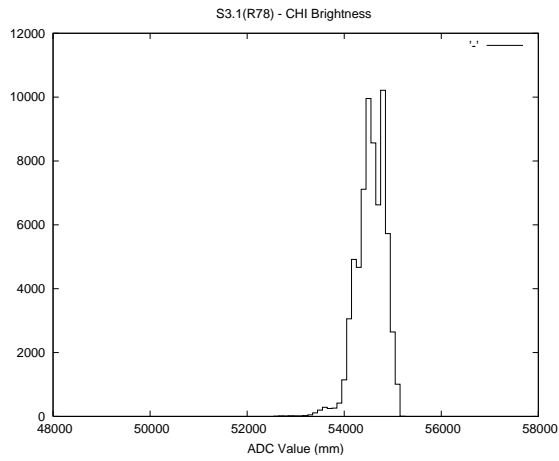

2 Mechanical Performance

Starting position for the last 2000 actuations.

Starting position width over time.

Acceleration for the last 2000 actuations.

Acceleration over time. Normalised to a temperature 45C using the temperature data collected by the system.

3 Optical Performance

4 BPS Check