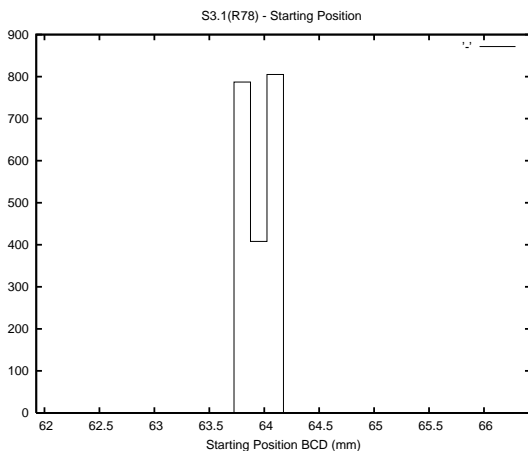

Target Performance Report - S3.1

Report Generated: September 5, 2015,

Last Actuation: 05/09/15 09:58:56

1 Operation Summary

	Last Shift	Total
Actuations:	68.0K	1146.6K
Quadrature Count errors:	0	0
Fiber ADC errors:	0	0
BPS errors (during actuation):	0	0
(R78) Gaps > 3s & < 10s:	0	0
(R78) Gaps > 10s:	2	24
(R78) SP2 Corrections:	1	11
(R78) Capture Over/Under shoots:	665/0	1843/21

2 Mechanical Performance

Starting position for the last 2000 actuations.

Starting position width over time.

Acceleration for the last 2000 actuations.

Acceleration over time. Normalised to a temperature 45C using the temperature data collected by the system.

3 Optical Performance

4 BPS Check