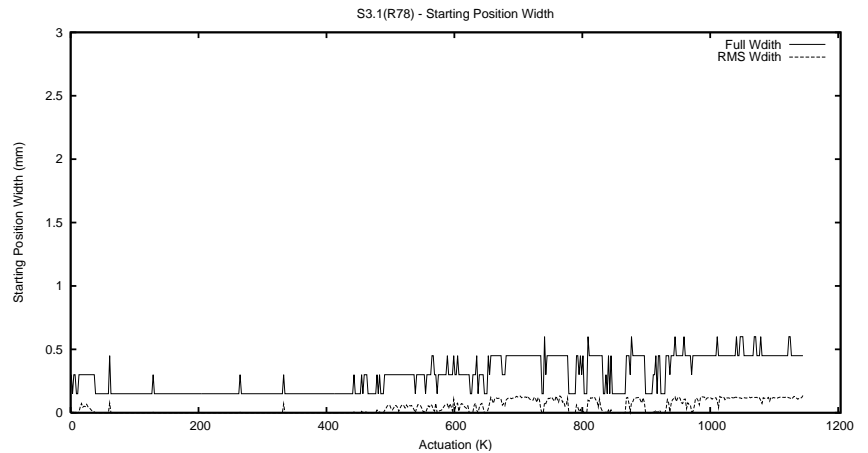

Target Performance Report - S3.1

Report Generated: September 5, 2015,

Last Actuation: 05/09/15 09:58:56

1 Operation Summary

	Last Shift	Total
Actuations:	68.0K	1146.6K
Quadrature Count errors:	0	0
Fiber ADC errors:	0	0
BPS errors (during actuation):	0	0
(R78) Gaps > 3s & < 10s:	0	0
(R78) Gaps > 10s:	2	24
(R78) SP2 Corrections:	1	11
(R78) Capture Over/Under shoots:	665/0	1843/21

2 Mechanical Performance

Starting position for the last 2000 actuations.

Starting position width over time.

Acceleration for the last 2000 actuations.

Acceleration over time. Normalised to a temperature 45C using the temperature data collected by the system.