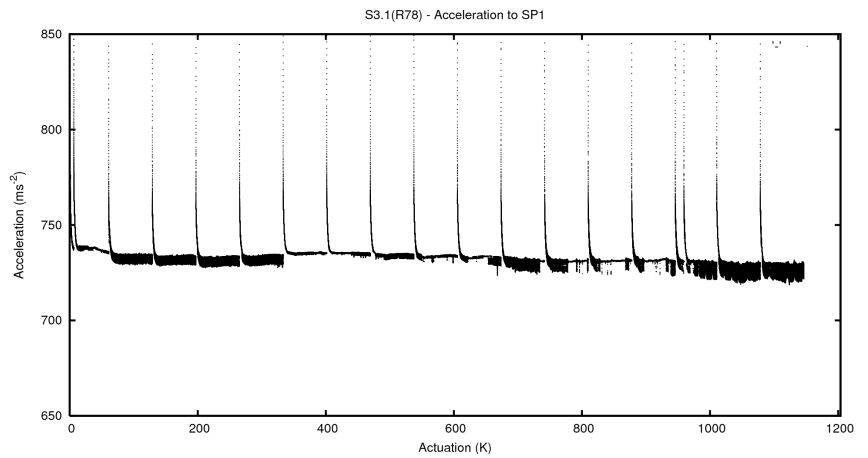

Target Performance Report - S3.1

Report Generated: September 5, 2015,

Last Actuation: 05/09/15 09:58:56

1 Operation Summary

	Last Shift	Total
Actuations:	68.0K	1146.6K
Quadrature Count errors:	0	0
Fiber ADC errors:	0	0
BPS errors (during actuation):	0	0
(R78) Gaps > 3s & < 10s:	0	0
(R78) Gaps > 10s:	2	24
(R78) SP2 Corrections:	1	11
(R78) Capture Over/Under shoots:	665/0	1843/21

2 Mechanical Performance

Starting position for the last 2000 actuations.

Starting position width over time.

Acceleration for the last 2000 actuations.

Acceleration over time. Normalised to a temperature 45C using the temperature data collected by the system.

3 Optical Performance

4 BPS Check