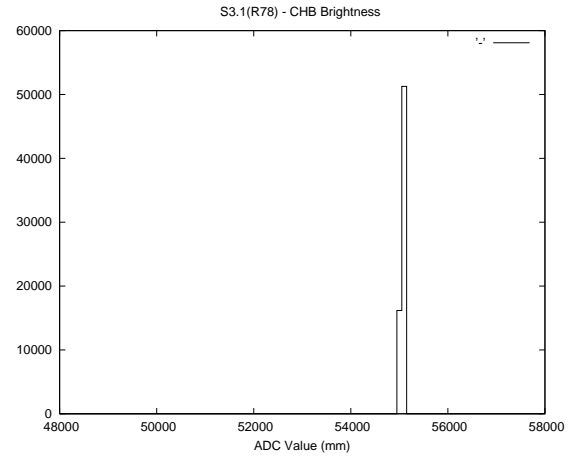

## 2 Mechanical Performance

Starting position for the last 2000 actuations.

Starting position width over time.

Acceleration for the last 2000 actuations.

Acceleration over time. Normalised to a temperature 45C using the temperature data collected by the system.

### 3 Optical Performance