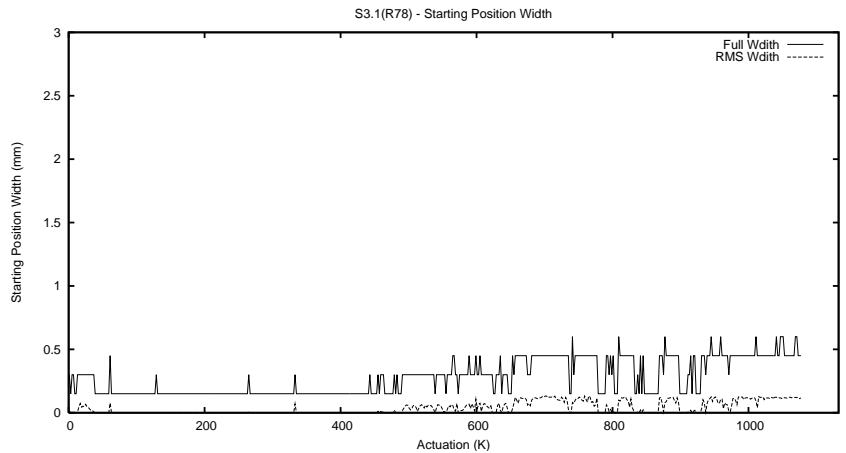

## 1 Operation Summary

	Last Shift	Total
Actuations:	68.0K	1078.5K
Quadrature Count errors:	0	0
Fiber ADC errors:	0	0
BPS errors (during actuation):	0	0
(R78) Gaps > 3s & < 10s:	0	0
(R78) Gaps > 10s:	2	23
(R78) SP2 Corrections:	0	10
(R78) Capture Over/Under shoots:	1001/0	1178/21

## 2 Mechanical Performance

Starting position for the last 2000 actuations.

Starting position width over time.

Acceleration for the last 2000 actuations.

Acceleration over time. Normalised to a temperature 45C using the temperature data collected by the system.