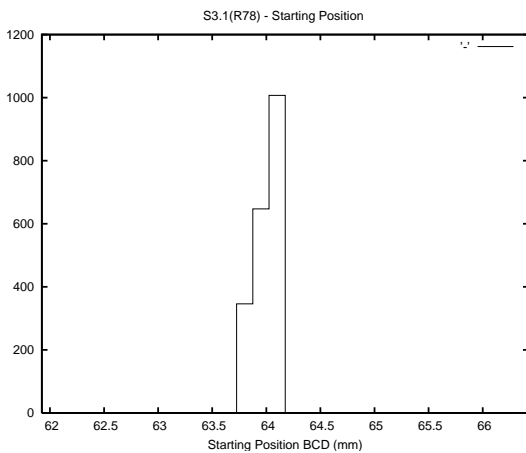

## 1 Operation Summary

	Last Shift	Total
Actuations:	68.0K	1078.5K
Quadrature Count errors:	0	0
Fiber ADC errors:	0	0
BPS errors (during actuation):	0	0
(R78) Gaps > 3s & < 10s:	0	0
(R78) Gaps > 10s:	2	23
(R78) SP2 Corrections:	0	10
(R78) Capture Over/Under shoots:	1001/0	1178/21

## 2 Mechanical Performance

Starting position for the last 2000 actuations.

Starting position width over time.

Acceleration for the last 2000 actuations.

Acceleration over time. Normalised to a temperature 45C using the temperature data collected by the system.