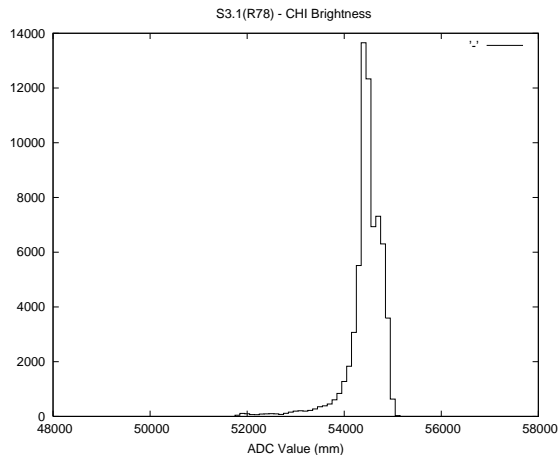

## 2 Mechanical Performance

Starting position for the last 2000 actuations.

Starting position width over time.

Acceleration for the last 2000 actuations.

Acceleration over time. Normalised to a temperature 45C using the temperature data collected by the system.

### 3 Optical Performance