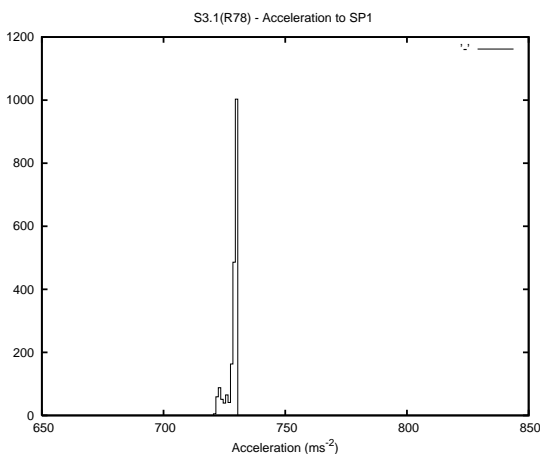

## 1 Operation Summary

	Last Shift	Total
Actuations:	68.0K	1078.5K
Quadrature Count errors:	0	0
Fiber ADC errors:	0	0
BPS errors (during actuation):	0	0
(R78) Gaps > 3s & < 10s:	0	0
(R78) Gaps > 10s:	2	23
(R78) SP2 Corrections:	0	10
(R78) Capture Over/Under shoots:	1001/0	1178/21

## 2 Mechanical Performance

Starting position for the last 2000 actuations.

Starting position width over time.

Acceleration for the last 2000 actuations.

Acceleration over time. Normalised to a temperature 45C using the temperature data collected by the system.