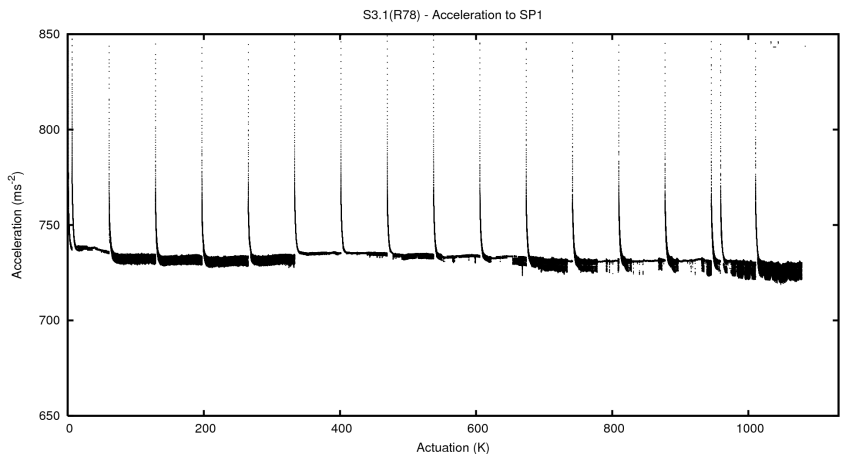

## 2 Mechanical Performance

Starting position for the last 2000 actuations.

Starting position width over time.

Acceleration for the last 2000 actuations.

Acceleration over time. Normalised to a temperature 45C using the temperature data collected by the system.

### 3 Optical Performance