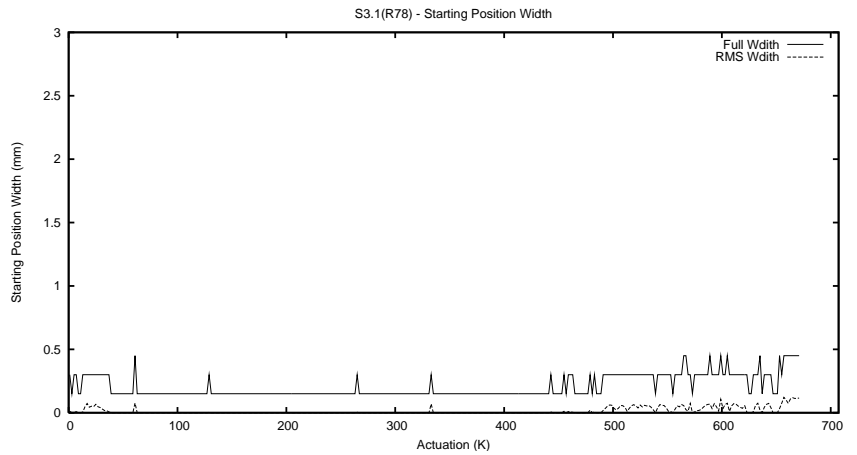

Target Performance Report - S3.1

Report Generated: August 29, 2015,

Last Actuation: 29/08/15 09:58:56

1 Operation Summary

	Last Shift	Total
Actuations:	68.0K	673.6K
Quadrature Count errors:	0	0
Fiber ADC errors:	0	0
BPS errors (during actuation):	0	0
(R78) Gaps > 3s & < 10s:	0	0
(R78) Gaps > 10s:	2	16
(R78) SP2 Corrections:	1	10
(R78) Capture Over/Under shoots:	14/0	99/21

2 Mechanical Performance

Starting position for the last 2000 actuations.

Starting position width over time.

Acceleration for the last 2000 actuations.

Acceleration over time. Normalised to a temperature 45C using the temperature data collected by the system.