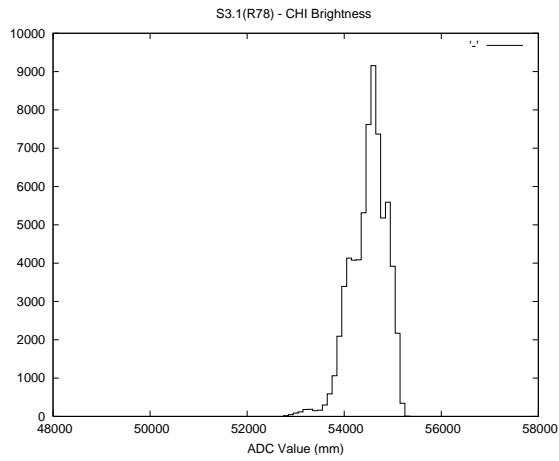

2 Mechanical Performance

Starting position for the last 2000 actuations.

Starting position width over time.

Acceleration for the last 2000 actuations.

Acceleration over time. Normalised to a temperature 45C using the temperature data collected by the system.

3 Optical Performance

4 BPS Check