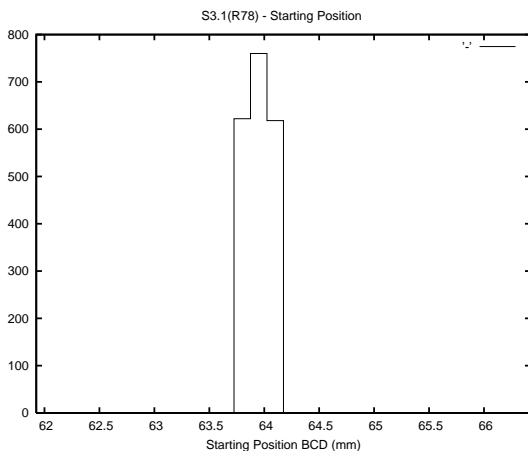

Target Performance Report - S3.1

Report Generated: August 29, 2015,

Last Actuation: 29/08/15 09:58:56

1 Operation Summary

	Last Shift	Total
Actuations:	68.0K	673.6K
Quadrature Count errors:	0	0
Fiber ADC errors:	0	0
BPS errors (during actuation):	0	0
(R78) Gaps > 3s & < 10s:	0	0
(R78) Gaps > 10s:	2	16
(R78) SP2 Corrections:	1	10
(R78) Capture Over/Under shoots:	14/0	99/21

2 Mechanical Performance

Starting position for the last 2000 actuations.

Starting position width over time.

Acceleration for the last 2000 actuations.

Acceleration over time. Normalised to a temperature 45C using the temperature data collected by the system.

3 Optical Performance

4 BPS Check