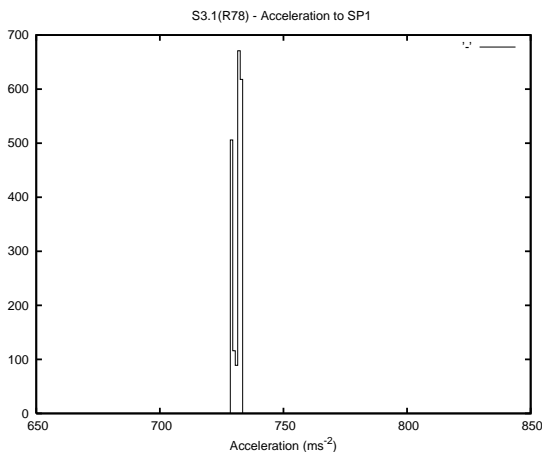

Target Performance Report - S3.1

Report Generated: August 29, 2015,

Last Actuation: 29/08/15 09:58:56

1 Operation Summary

	Last Shift	Total
Actuations:	68.0K	673.6K
Quadrature Count errors:	0	0
Fiber ADC errors:	0	0
BPS errors (during actuation):	0	0
(R78) Gaps > 3s & < 10s:	0	0
(R78) Gaps > 10s:	2	16
(R78) SP2 Corrections:	1	10
(R78) Capture Over/Under shoots:	14/0	99/21

2 Mechanical Performance

Starting position for the last 2000 actuations.

Starting position width over time.

Acceleration for the last 2000 actuations.

Acceleration over time. Normalised to a temperature 45C using the temperature data collected by the system.