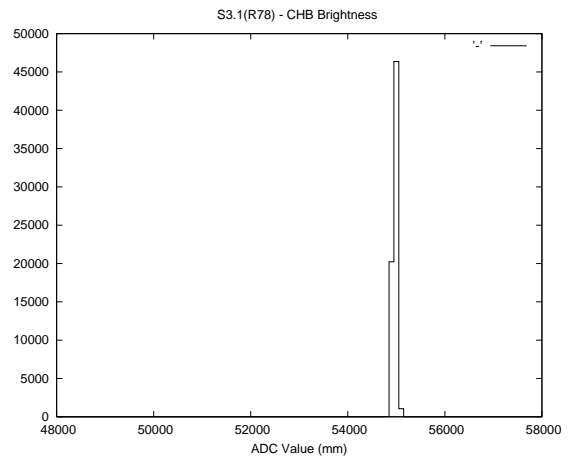

2 Mechanical Performance

Starting position for the last 2000 actuations.

Starting position width over time.

Acceleration for the last 2000 actuations.

Acceleration over time. Normalised to a temperature 45C using the temperature data collected by the system.

3 Optical Performance

4 BPS Check