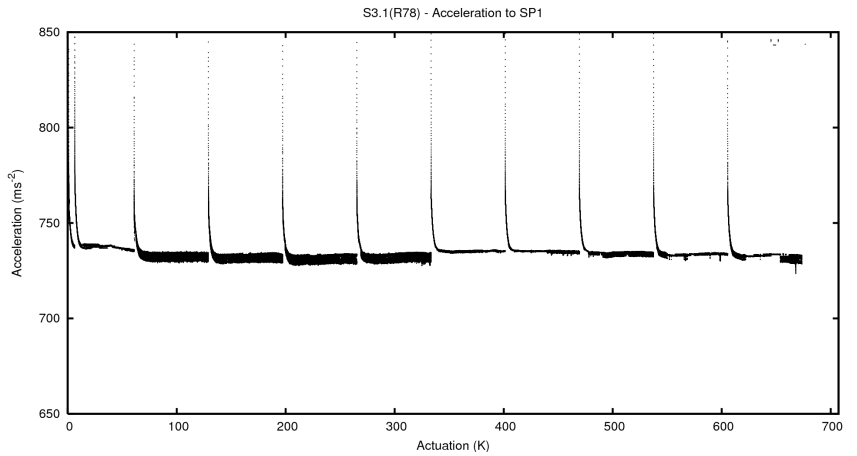

Target Performance Report - S3.1

Report Generated: August 29, 2015,

Last Actuation: 29/08/15 09:58:56

1 Operation Summary

	Last Shift	Total
Actuations:	68.0K	673.6K
Quadrature Count errors:	0	0
Fiber ADC errors:	0	0
BPS errors (during actuation):	0	0
(R78) Gaps > 3s & < 10s:	0	0
(R78) Gaps > 10s:	2	16
(R78) SP2 Corrections:	1	10
(R78) Capture Over/Under shoots:	14/0	99/21

2 Mechanical Performance

Starting position for the last 2000 actuations.

Starting position width over time.

Acceleration for the last 2000 actuations.

Acceleration over time. Normalised to a temperature 45C using the temperature data collected by the system.