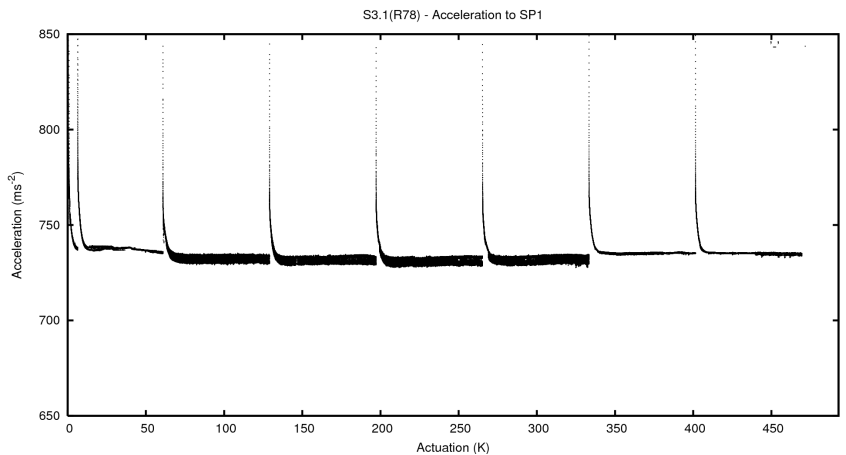

## 2 Mechanical Performance

Starting position for the last 2000 actuations.

Starting position width over time.

Acceleration for the last 2000 actuations.

Acceleration over time. Normalised to a temperature 45C using the temperature data collected by the system.

### 3 Optical Performance