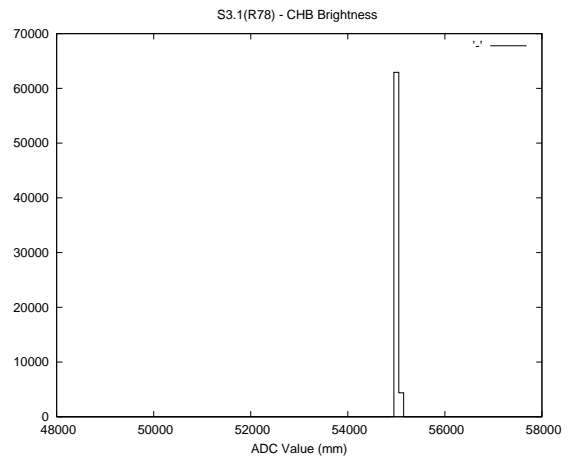

## 2 Mechanical Performance

Starting position for the last 2000 actuations.

Starting position width over time.

Acceleration for the last 2000 actuations.

Acceleration over time. Normalised to a temperature 45C using the temperature data collected by the system.

### 3 Optical Performance