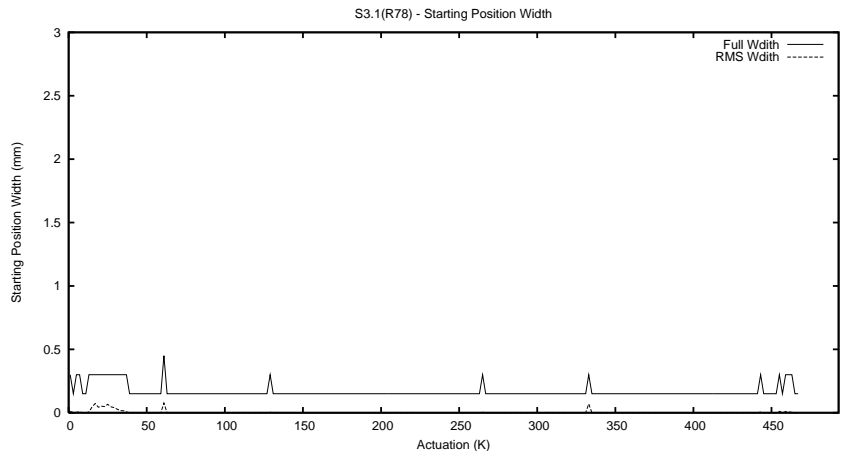

## 1 Operation Summary

	Last Shift	Total
Actuations:	68.1K	469.5K
Quadrature Count errors:	0	0
Fiber ADC errors:	0	0
BPS errors (during actuation):	0	0
(R78) Gaps > 3s & < 10s:	0	0
(R78) Gaps > 10s:	2	13
(R78) SP2 Corrections:	0	9
(R78) Capture Over/Under shoots:	0/0	85/21

## 2 Mechanical Performance

Starting position for the last 2000 actuations.

Starting position width over time.

Acceleration for the last 2000 actuations.

Acceleration over time. Normalised to a temperature 45C using the temperature data collected by the system.