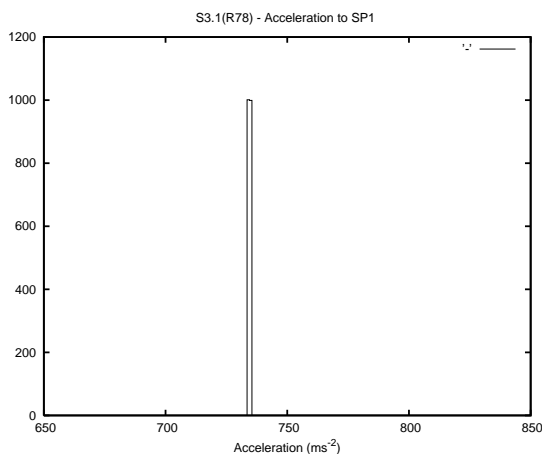

## 1 Operation Summary

	Last Shift	Total
Actuations:	68.1K	469.5K
Quadrature Count errors:	0	0
Fiber ADC errors:	0	0
BPS errors (during actuation):	0	0
(R78) Gaps > 3s & < 10s:	0	0
(R78) Gaps > 10s:	2	13
(R78) SP2 Corrections:	0	9
(R78) Capture Over/Under shoots:	0/0	85/21

## 2 Mechanical Performance

Starting position for the last 2000 actuations.

Starting position width over time.

Acceleration for the last 2000 actuations.

Acceleration over time. Normalised to a temperature 45C using the temperature data collected by the system.