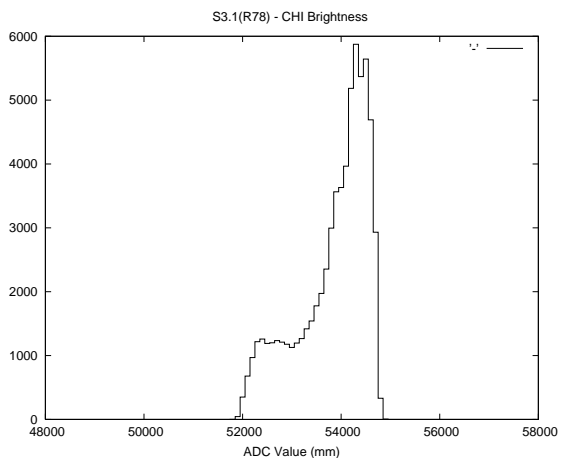

## 2 Mechanical Performance

Starting position for the last 2000 actuations.

Starting position width over time.

Acceleration for the last 2000 actuations.

Acceleration over time. Normalised to a temperature 45C using the temperature data collected by the system.

### 3 Optical Performance