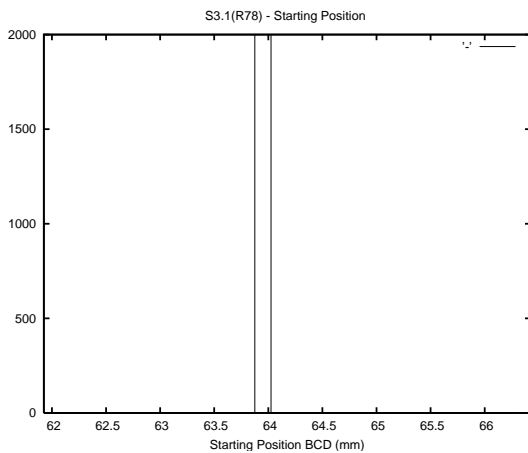

## 1 Operation Summary

	Last Shift	Total
Actuations:	68.1K	469.5K
Quadrature Count errors:	0	0
Fiber ADC errors:	0	0
BPS errors (during actuation):	0	0
(R78) Gaps > 3s & < 10s:	0	0
(R78) Gaps > 10s:	2	13
(R78) SP2 Corrections:	0	9
(R78) Capture Over/Under shoots:	0/0	85/21

## 2 Mechanical Performance

Starting position for the last 2000 actuations.

Starting position width over time.

Acceleration for the last 2000 actuations.

Acceleration over time. Normalised to a temperature 45C using the temperature data collected by the system.