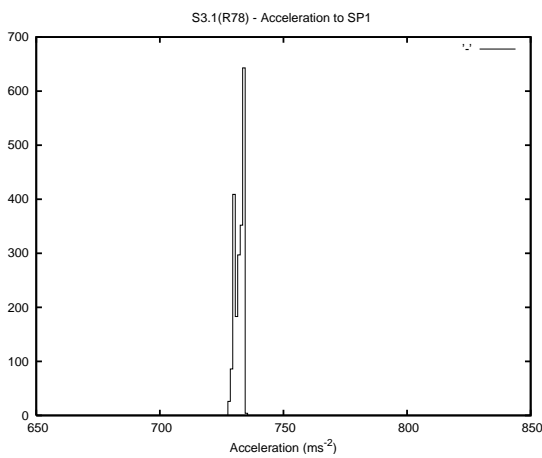

Target Performance Report - S3.1

Report Generated: August 24, 2015,

Last Actuation: 24/08/15 09:58:57

1 Operation Summary

	Last Shift	Total
Actuations:	68.1K	333.4K
Quadrature Count errors:	0	0
Fiber ADC errors:	0	0
BPS errors (during actuation):	0	0
(R78) Gaps > 3s & < 10s:	0	0
(R78) Gaps > 10s:	2	11
(R78) SP2 Corrections:	0	9
(R78) Capture Over/Under shoots:	3/0	85/21

2 Mechanical Performance

Starting position for the last 2000 actuations.

Starting position width over time.

Acceleration for the last 2000 actuations.

Acceleration over time. Normalised to a temperature 45C using the temperature data collected by the system.