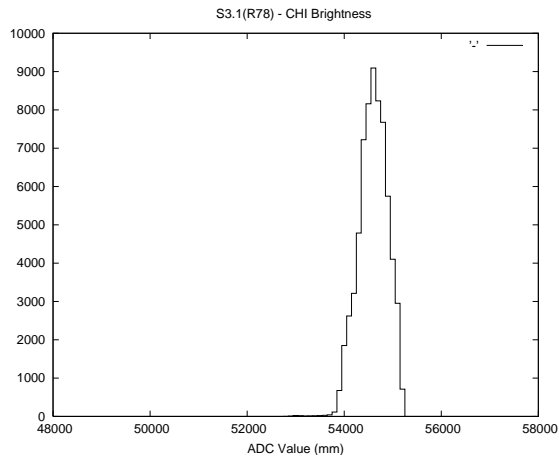

2 Mechanical Performance

Starting position for the last 2000 actuations.

Starting position width over time.

Acceleration for the last 2000 actuations.

Acceleration over time. Normalised to a temperature 45C using the temperature data collected by the system.

3 Optical Performance

4 BPS Check