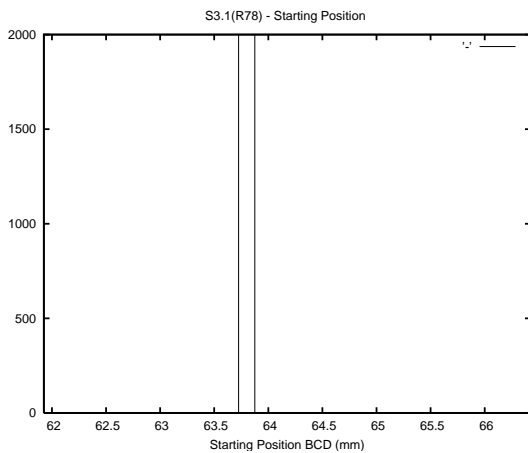

Target Performance Report - S3.1

Report Generated: August 24, 2015,

Last Actuation: 24/08/15 09:58:57

1 Operation Summary

	Last Shift	Total
Actuations:	68.1K	333.4K
Quadrature Count errors:	0	0
Fiber ADC errors:	0	0
BPS errors (during actuation):	0	0
(R78) Gaps > 3s & < 10s:	0	0
(R78) Gaps > 10s:	2	11
(R78) SP2 Corrections:	0	9
(R78) Capture Over/Under shoots:	3/0	85/21

2 Mechanical Performance

Starting position for the last 2000 actuations.

Starting position width over time.

Acceleration for the last 2000 actuations.

Acceleration over time. Normalised to a temperature 45C using the temperature data collected by the system.

3 Optical Performance

4 BPS Check