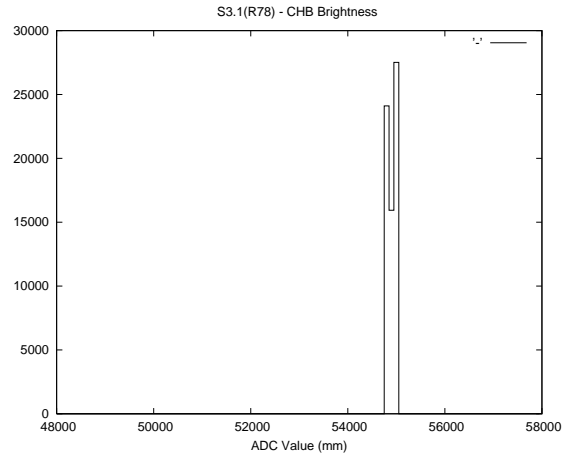

Target Performance Report - S3.1

Report Generated: August 24, 2015,

Last Actuation: 24/08/15 09:58:57

1 Operation Summary

	Last Shift	Total
Actuations:	68.1K	333.4K
Quadrature Count errors:	0	0
Fiber ADC errors:	0	0
BPS errors (during actuation):	0	0
(R78) Gaps > 3s & < 10s:	0	0
(R78) Gaps > 10s:	2	11
(R78) SP2 Corrections:	0	9
(R78) Capture Over/Under shoots:	3/0	85/21

2 Mechanical Performance

Starting position for the last 2000 actuations.

Starting position width over time.

Acceleration for the last 2000 actuations.

Acceleration over time. Normalised to a temperature 45C using the temperature data collected by the system.

3 Optical Performance

4 BPS Check