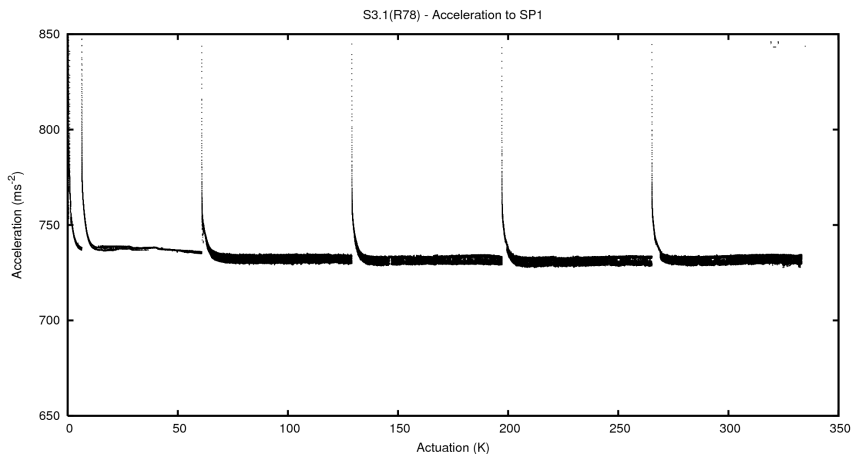

Target Performance Report - S3.1

Report Generated: August 24, 2015,

Last Actuation: 24/08/15 09:58:57

1 Operation Summary

	Last Shift	Total
Actuations:	68.1K	333.4K
Quadrature Count errors:	0	0
Fiber ADC errors:	0	0
BPS errors (during actuation):	0	0
(R78) Gaps > 3s & < 10s:	0	0
(R78) Gaps > 10s:	2	11
(R78) SP2 Corrections:	0	9
(R78) Capture Over/Under shoots:	3/0	85/21

2 Mechanical Performance

Starting position for the last 2000 actuations.

Starting position width over time.

Acceleration for the last 2000 actuations.

Acceleration over time. Normalised to a temperature 45C using the temperature data collected by the system.

3 Optical Performance

4 BPS Check