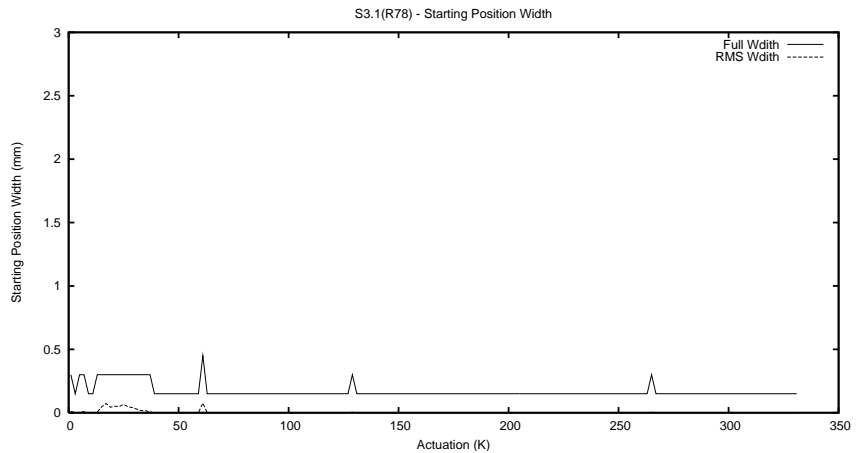

Target Performance Report - S3.1

Report Generated: August 24, 2015,

Last Actuation: 24/08/15 09:58:57

1 Operation Summary

	Last Shift	Total
Actuations:	68.1K	333.4K
Quadrature Count errors:	0	0
Fiber ADC errors:	0	0
BPS errors (during actuation):	0	0
(R78) Gaps > 3s & < 10s:	0	0
(R78) Gaps > 10s:	2	11
(R78) SP2 Corrections:	0	9
(R78) Capture Over/Under shoots:	3/0	85/21

2 Mechanical Performance

Starting position for the last 2000 actuations.

Starting position width over time.

Acceleration for the last 2000 actuations.

Acceleration over time. Normalised to a temperature 45C using the temperature data collected by the system.