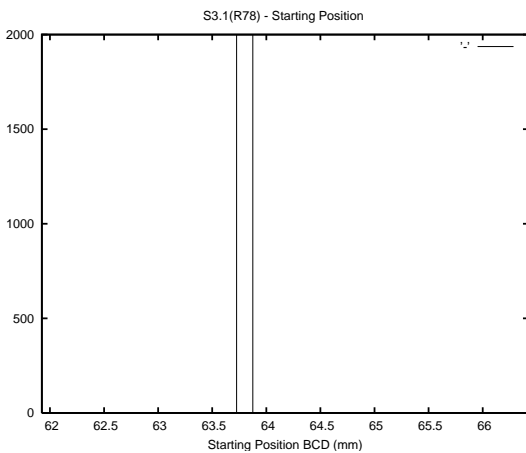

## 1 Operation Summary

	Last Shift	Total
Actuations:	68.1K	265.3K
Quadrature Count errors:	0	0
Fiber ADC errors:	0	0
BPS errors (during actuation):	0	0
(R78) Gaps > 3s & < 10s:	0	0
(R78) Gaps > 10s:	2	10
(R78) SP2 Corrections:	0	9
(R78) Capture Over/Under shoots:	0/0	82/21

## 2 Mechanical Performance

Starting position for the last 2000 actuations.

Starting position width over time.

Acceleration for the last 2000 actuations.

Acceleration over time. Normalised to a temperature 45C using the temperature data collected by the system.