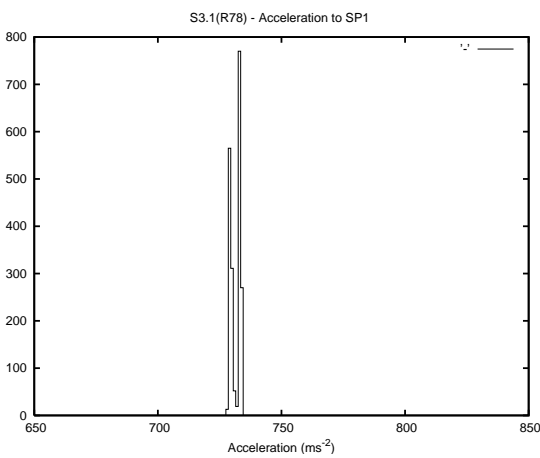

## 1 Operation Summary

	Last Shift	Total
Actuations:	68.1K	265.3K
Quadrature Count errors:	0	0
Fiber ADC errors:	0	0
BPS errors (during actuation):	0	0
(R78) Gaps > 3s & < 10s:	0	0
(R78) Gaps > 10s:	2	10
(R78) SP2 Corrections:	0	9
(R78) Capture Over/Under shoots:	0/0	82/21

## 2 Mechanical Performance

Starting position for the last 2000 actuations.

Starting position width over time.

Acceleration for the last 2000 actuations.

Acceleration over time. Normalised to a temperature 45C using the temperature data collected by the system.

### 3 Optical Performance