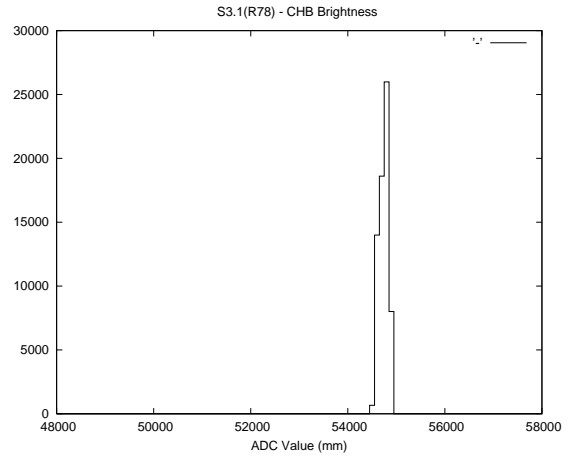

## 2 Mechanical Performance

Starting position for the last 2000 actuations.

Starting position width over time.

Acceleration for the last 2000 actuations.

Acceleration over time. Normalised to a temperature 45C using the temperature data collected by the system.

### 3 Optical Performance