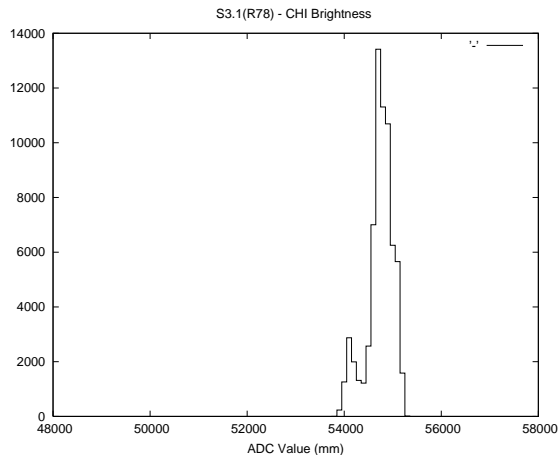

## 2 Mechanical Performance

Starting position for the last 2000 actuations.

Starting position width over time.

Acceleration for the last 2000 actuations.

Acceleration over time. Normalised to a temperature 45C using the temperature data collected by the system.

### 3 Optical Performance