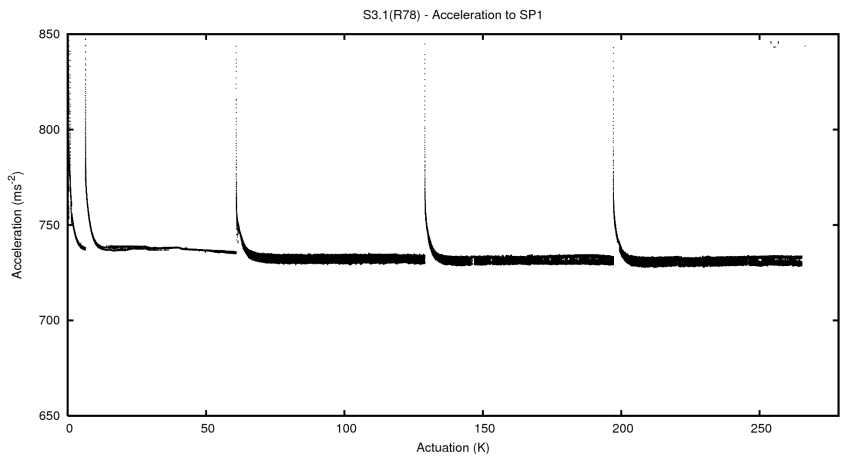

## 2 Mechanical Performance

Starting position for the last 2000 actuations.

Starting position width over time.

Acceleration for the last 2000 actuations.

Acceleration over time. Normalised to a temperature 45C using the temperature data collected by the system.

### 3 Optical Performance