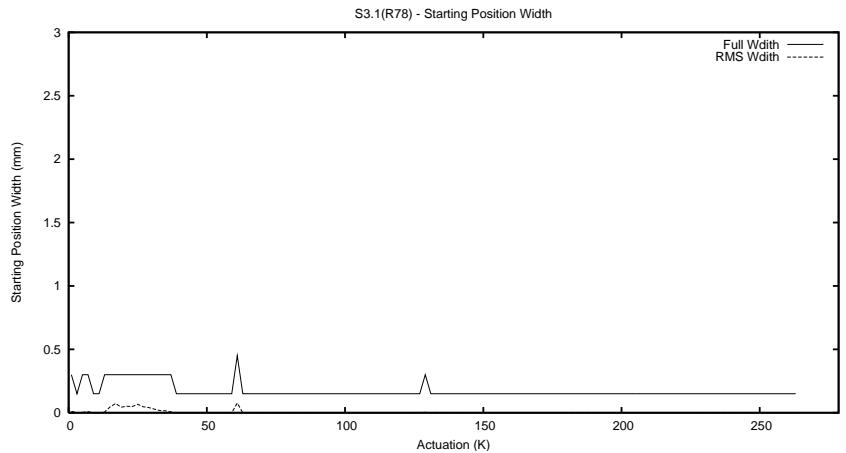

## 1 Operation Summary

	Last Shift	Total
Actuations:	68.1K	265.3K
Quadrature Count errors:	0	0
Fiber ADC errors:	0	0
BPS errors (during actuation):	0	0
(R78) Gaps > 3s & < 10s:	0	0
(R78) Gaps > 10s:	2	10
(R78) SP2 Corrections:	0	9
(R78) Capture Over/Under shoots:	0/0	82/21

## 2 Mechanical Performance

Starting position for the last 2000 actuations.

Starting position width over time.

Acceleration for the last 2000 actuations.

Acceleration over time. Normalised to a temperature 45C using the temperature data collected by the system.