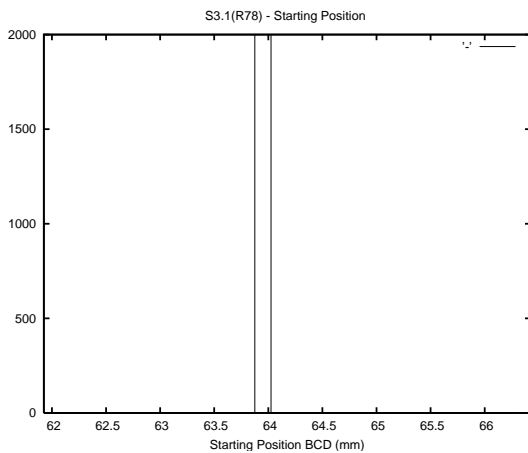

## 1 Operation Summary

	Last Shift	Total
Actuations:	54.4K	60.9K
Quadrature Count errors:	0	0
Fiber ADC errors:	0	0
BPS errors (during actuation):	0	0
(R78) Gaps > 3s & < 10s:	0	0
(R78) Gaps > 10s:	2	7
(R78) SP2 Corrections:	0	8
(R78) Capture Over/Under shoots:	0/0	66/21

## 2 Mechanical Performance

Starting position for the last 2000 actuations.

Starting position width over time.

Acceleration for the last 2000 actuations.

Acceleration over time. Normalised to a temperature 45C using the temperature data collected by the system.