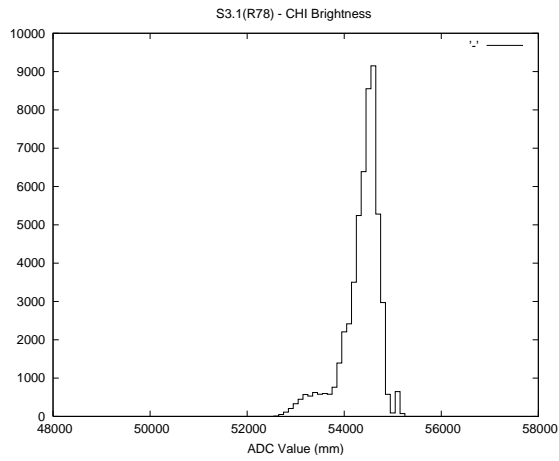

## 2 Mechanical Performance

Starting position for the last 2000 actuations.

Starting position width over time.

Acceleration for the last 2000 actuations.

Acceleration over time. Normalised to a temperature 45C using the temperature data collected by the system.

### 3 Optical Performance