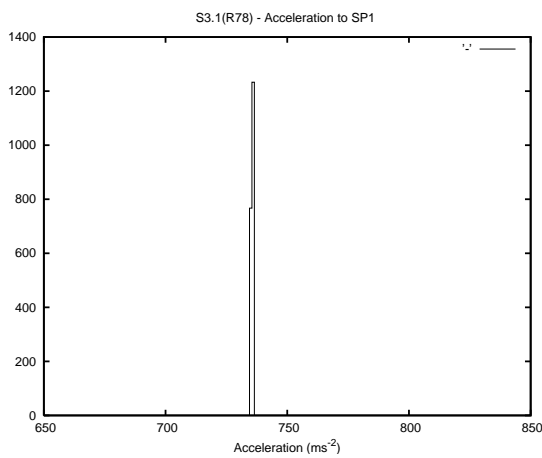

## 1 Operation Summary

	Last Shift	Total
Actuations:	54.4K	60.9K
Quadrature Count errors:	0	0
Fiber ADC errors:	0	0
BPS errors (during actuation):	0	0
(R78) Gaps > 3s & < 10s:	0	0
(R78) Gaps > 10s:	2	7
(R78) SP2 Corrections:	0	8
(R78) Capture Over/Under shoots:	0/0	66/21

## 2 Mechanical Performance

Starting position for the last 2000 actuations.

Starting position width over time.

Acceleration for the last 2000 actuations.

Acceleration over time. Normalised to a temperature 45C using the temperature data collected by the system.

### 3 Optical Performance