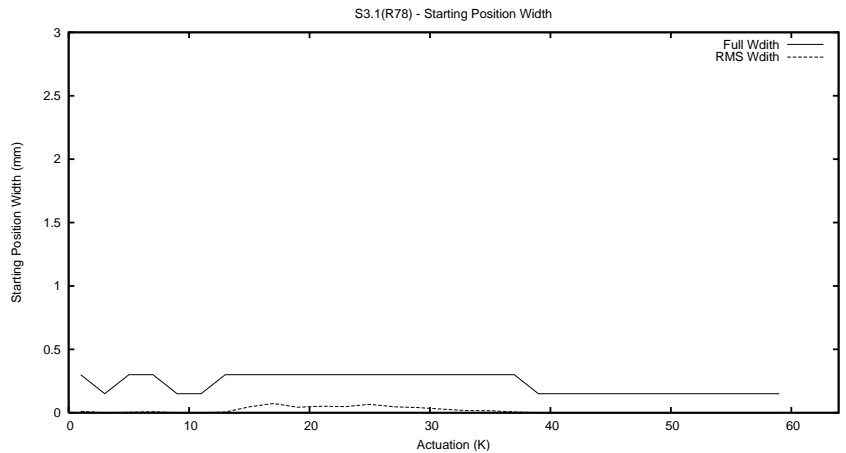

## 1 Operation Summary

	Last Shift	Total
Actuations:	54.4K	60.9K
Quadrature Count errors:	0	0
Fiber ADC errors:	0	0
BPS errors (during actuation):	0	0
(R78) Gaps > 3s & < 10s:	0	0
(R78) Gaps > 10s:	2	7
(R78) SP2 Corrections:	0	8
(R78) Capture Over/Under shoots:	0/0	66/21

## 2 Mechanical Performance

Starting position for the last 2000 actuations.

Starting position width over time.

Acceleration for the last 2000 actuations.

Acceleration over time. Normalised to a temperature 45C using the temperature data collected by the system.