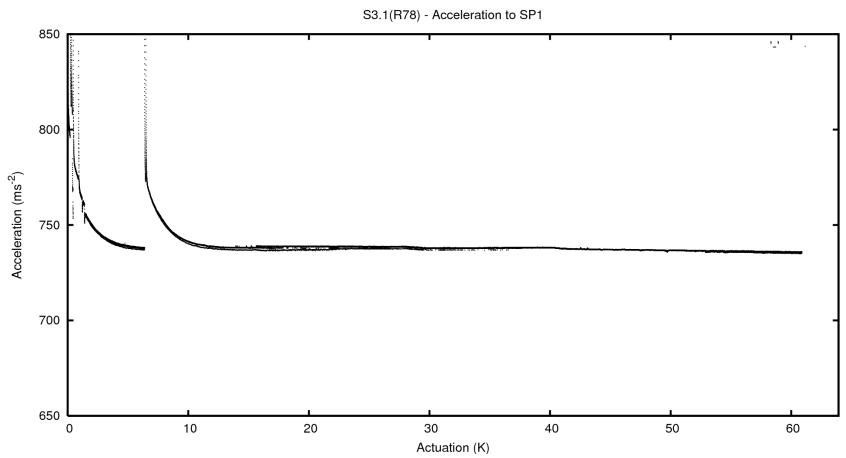

## 2 Mechanical Performance

Starting position for the last 2000 actuations.

Starting position width over time.

Acceleration for the last 2000 actuations.

Acceleration over time. Normalised to a temperature 45C using the temperature data collected by the system.

### 3 Optical Performance