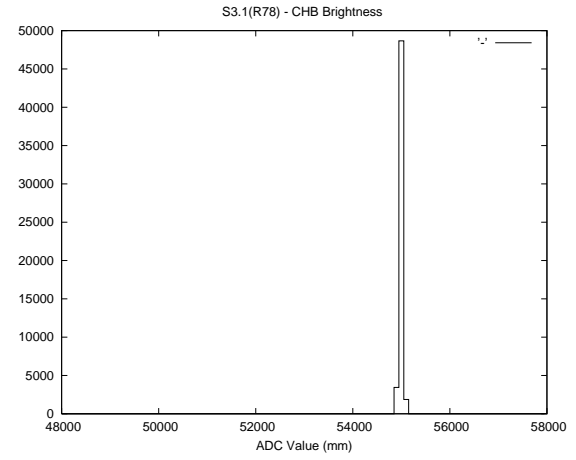

## 2 Mechanical Performance

Starting position for the last 2000 actuations.

Starting position width over time.

Acceleration for the last 2000 actuations.

Acceleration over time. Normalised to a temperature 45C using the temperature data collected by the system.

### 3 Optical Performance