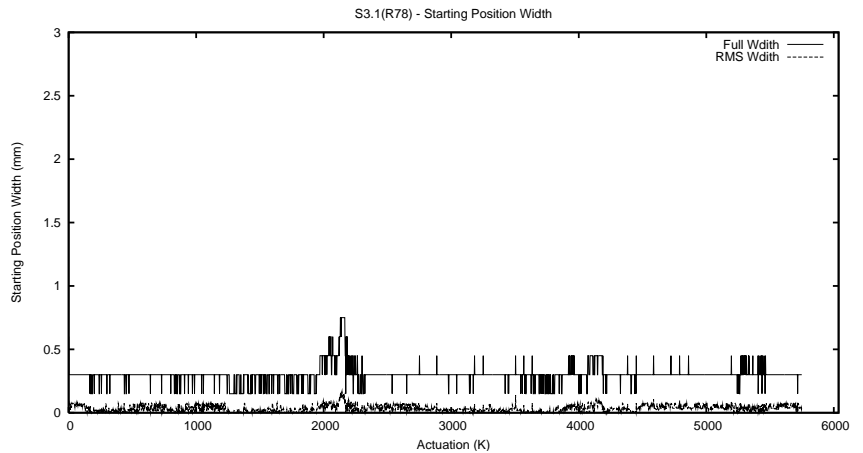

## 1 Operation Summary

	Last Shift	Total
Actuations:	281.2K	5750.3K
Quadrature Count errors:	0	0
Fiber ADC errors:	0	0
BPS errors (during actuation):	0	0
(R78) Gaps > 3s & < 10s:	0	5019
(R78) Gaps > 10s:	2	926
(R78) SP2 Corrections:	0	838
(R78) Capture Over/Under shoots:	0/0	8586/17743

## 2 Mechanical Performance

Starting position for the last 2000 actuations.

Starting position width over time.

Acceleration for the last 2000 actuations.

Acceleration over time. Normalised to a temperature 45C using the temperature data collected by the system.