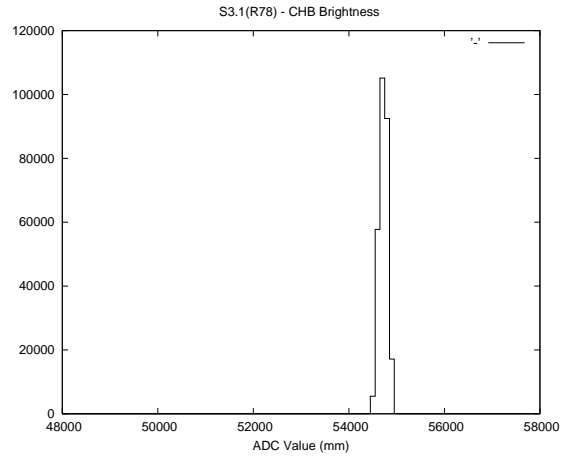

## 1 Operation Summary

	Last Shift	Total
Actuations:	281.2K	5750.3K
Quadrature Count errors:	0	0
Fiber ADC errors:	0	0
BPS errors (during actuation):	0	0
(R78) Gaps > 3s & < 10s:	0	5019
(R78) Gaps > 10s:	2	926
(R78) SP2 Corrections:	0	838
(R78) Capture Over/Under shoots:	0/0	8586/17743

## 2 Mechanical Performance

Starting position for the last 2000 actuations.

Starting position width over time.

Acceleration for the last 2000 actuations.

Acceleration over time. Normalised to a temperature 45C using the temperature data collected by the system.

### 3 Optical Performance