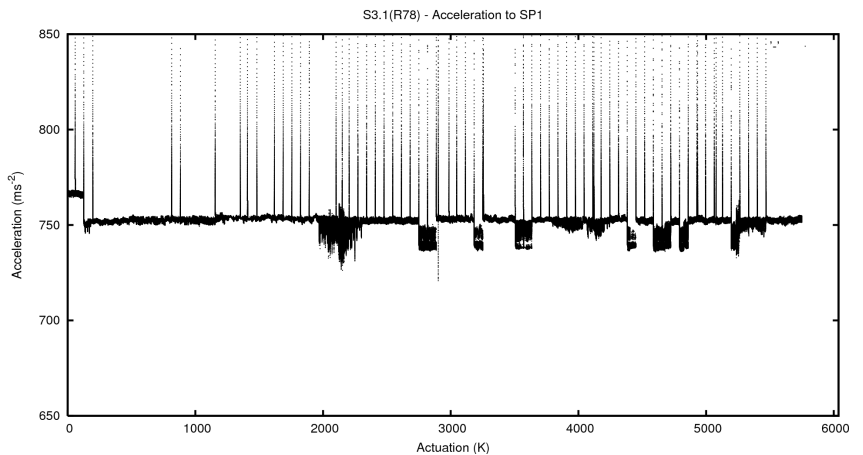

## 1 Operation Summary

	Last Shift	Total
Actuations:	281.2K	5750.3K
Quadrature Count errors:	0	0
Fiber ADC errors:	0	0
BPS errors (during actuation):	0	0
(R78) Gaps > 3s & < 10s:	0	5019
(R78) Gaps > 10s:	2	926
(R78) SP2 Corrections:	0	838
(R78) Capture Over/Under shoots:	0/0	8586/17743

## 2 Mechanical Performance

Starting position for the last 2000 actuations.

Starting position width over time.

Acceleration for the last 2000 actuations.

Acceleration over time. Normalised to a temperature 45C using the temperature data collected by the system.

### 3 Optical Performance