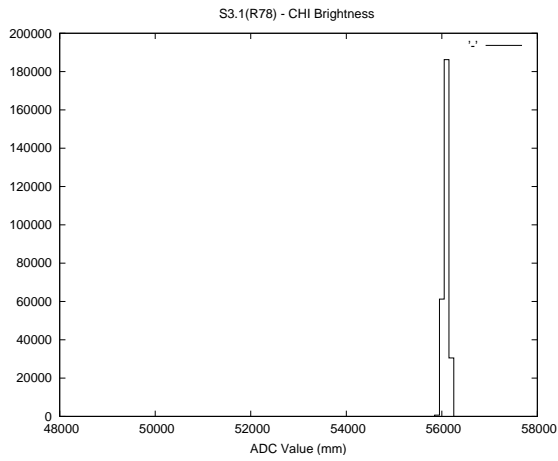

## 2 Mechanical Performance

Starting position for the last 2000 actuations.

Starting position width over time.

Acceleration for the last 2000 actuations.

Acceleration over time. Normalised to a temperature 45C using the temperature data collected by the system.

### 3 Optical Performance