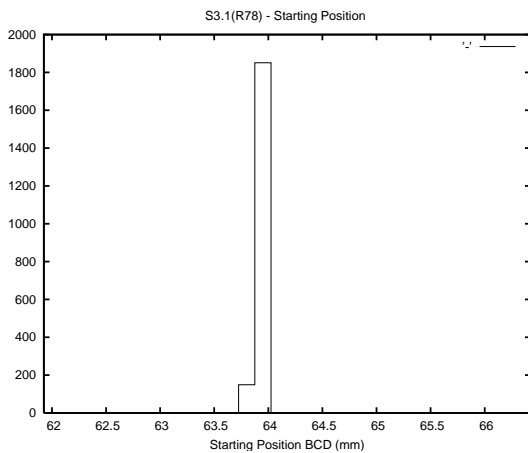

## 1 Operation Summary

	Last Shift	Total
Actuations:	281.2K	5750.3K
Quadrature Count errors:	0	0
Fiber ADC errors:	0	0
BPS errors (during actuation):	0	0
(R78) Gaps > 3s & < 10s:	0	5019
(R78) Gaps > 10s:	2	926
(R78) SP2 Corrections:	0	838
(R78) Capture Over/Under shoots:	0/0	8586/17743

## 2 Mechanical Performance

Starting position for the last 2000 actuations.

Starting position width over time.

Acceleration for the last 2000 actuations.

Acceleration over time. Normalised to a temperature 45C using the temperature data collected by the system.