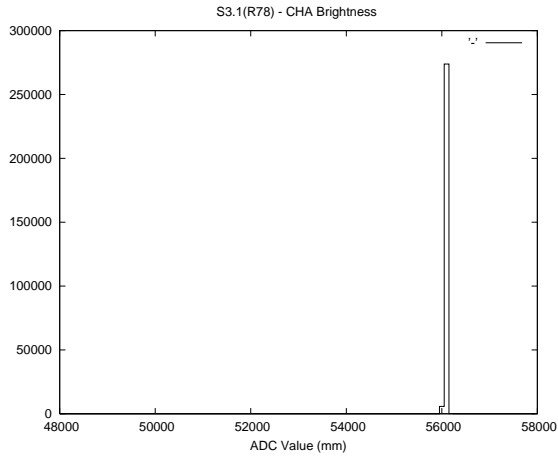

## 1 Operation Summary

	Last Shift	Total
Actuations:	281.2K	5750.3K
Quadrature Count errors:	0	0
Fiber ADC errors:	0	0
BPS errors (during actuation):	0	0
(R78) Gaps > 3s & < 10s:	0	5019
(R78) Gaps > 10s:	2	926
(R78) SP2 Corrections:	0	838
(R78) Capture Over/Under shoots:	0/0	8586/17743

## 2 Mechanical Performance

Starting position for the last 2000 actuations.

Starting position width over time.

Acceleration for the last 2000 actuations.

Acceleration over time. Normalised to a temperature 45C using the temperature data collected by the system.

### 3 Optical Performance