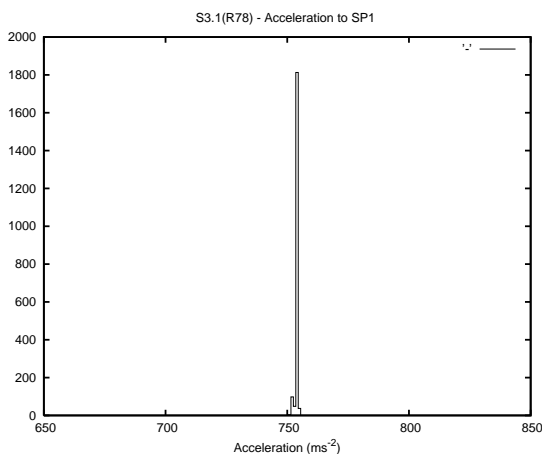

## 1 Operation Summary

	Last Shift	Total
Actuations:	281.2K	5750.3K
Quadrature Count errors:	0	0
Fiber ADC errors:	0	0
BPS errors (during actuation):	0	0
(R78) Gaps > 3s & < 10s:	0	5019
(R78) Gaps > 10s:	2	926
(R78) SP2 Corrections:	0	838
(R78) Capture Over/Under shoots:	0/0	8586/17743

## 2 Mechanical Performance

Starting position for the last 2000 actuations.

Starting position width over time.

Acceleration for the last 2000 actuations.

Acceleration over time. Normalised to a temperature 45C using the temperature data collected by the system.