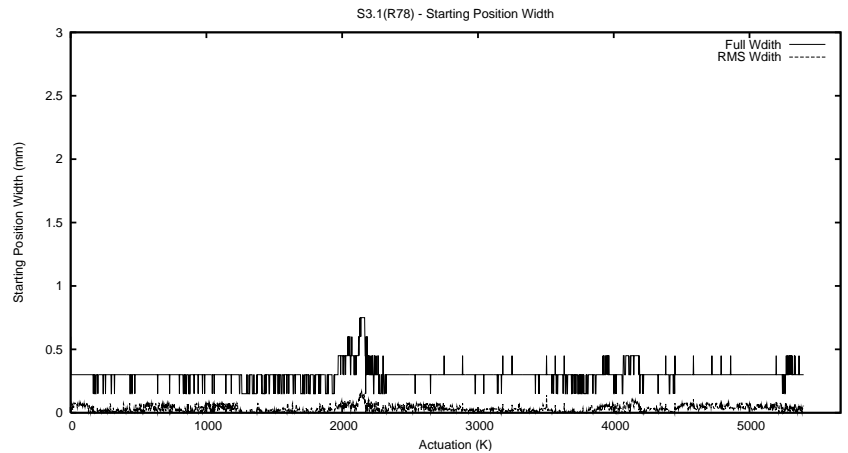

## 1 Operation Summary

	Last Shift	Total
Actuations:	68.2K	5400.9K
Quadrature Count errors:	0	0
Fiber ADC errors:	0	0
BPS errors (during actuation):	0	0
(R78) Gaps > 3s & < 10s:	0	5019
(R78) Gaps > 10s:	2	924
(R78) SP2 Corrections:	0	838
(R78) Capture Over/Under shoots:	0/0	8584/17743

## 2 Mechanical Performance

Starting position for the last 2000 actuations.

Starting position width over time.

Acceleration for the last 2000 actuations.

Acceleration over time. Normalised to a temperature 45C using the temperature data collected by the system.