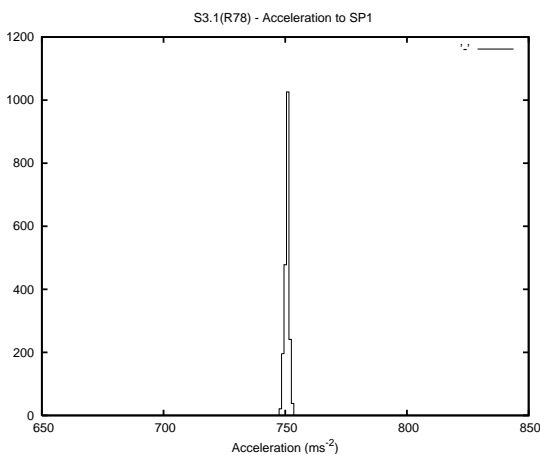

## 1 Operation Summary

	Last Shift	Total
Actuations:	68.2K	5400.9K
Quadrature Count errors:	0	0
Fiber ADC errors:	0	0
BPS errors (during actuation):	0	0
(R78) Gaps > 3s & < 10s:	0	5019
(R78) Gaps > 10s:	2	924
(R78) SP2 Corrections:	0	838
(R78) Capture Over/Under shoots:	0/0	8584/17743

## 2 Mechanical Performance

Starting position for the last 2000 actuations.

Starting position width over time.

Acceleration for the last 2000 actuations.

Acceleration over time. Normalised to a temperature 45C using the temperature data collected by the system.