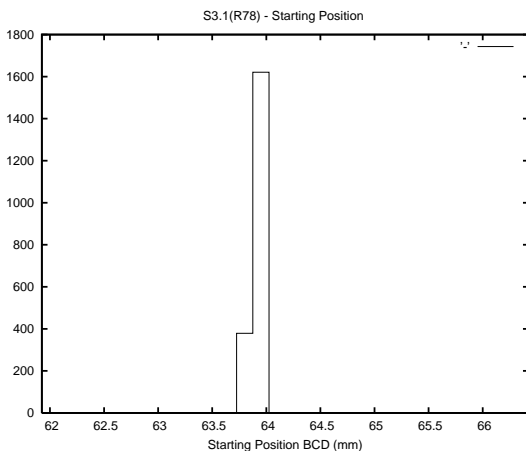

## 1 Operation Summary

	Last Shift	Total
Actuations:	68.2K	5400.9K
Quadrature Count errors:	0	0
Fiber ADC errors:	0	0
BPS errors (during actuation):	0	0
(R78) Gaps > 3s & < 10s:	0	5019
(R78) Gaps > 10s:	2	924
(R78) SP2 Corrections:	0	838
(R78) Capture Over/Under shoots:	0/0	8584/17743

## 2 Mechanical Performance

Starting position for the last 2000 actuations.

Starting position width over time.

Acceleration for the last 2000 actuations.

Acceleration over time. Normalised to a temperature 45C using the temperature data collected by the system.