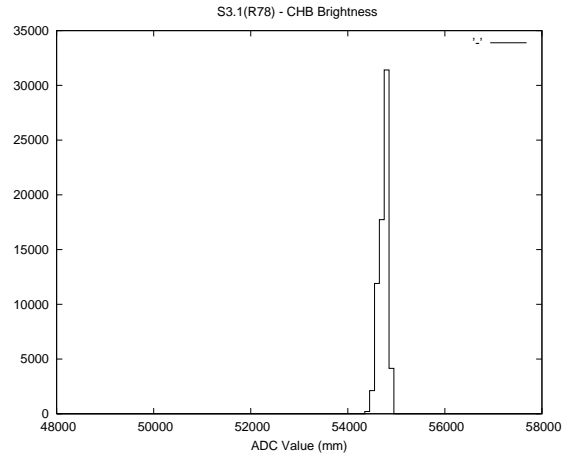

## 2 Mechanical Performance

Starting position for the last 2000 actuations.

Starting position width over time.

Acceleration for the last 2000 actuations.

Acceleration over time. Normalised to a temperature 45C using the temperature data collected by the system.

### 3 Optical Performance