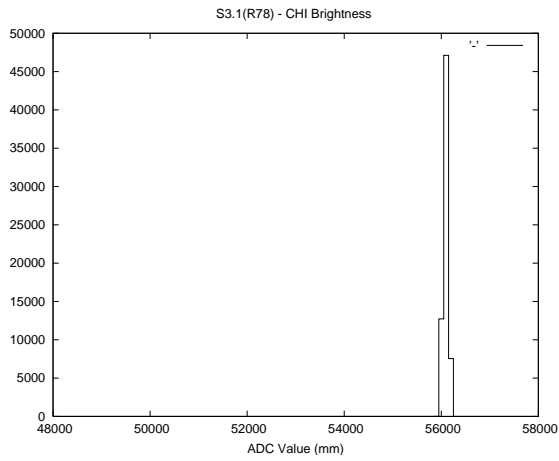

## 2 Mechanical Performance

Starting position for the last 2000 actuations.

Starting position width over time.

Acceleration for the last 2000 actuations.

Acceleration over time. Normalised to a temperature 45C using the temperature data collected by the system.

### 3 Optical Performance