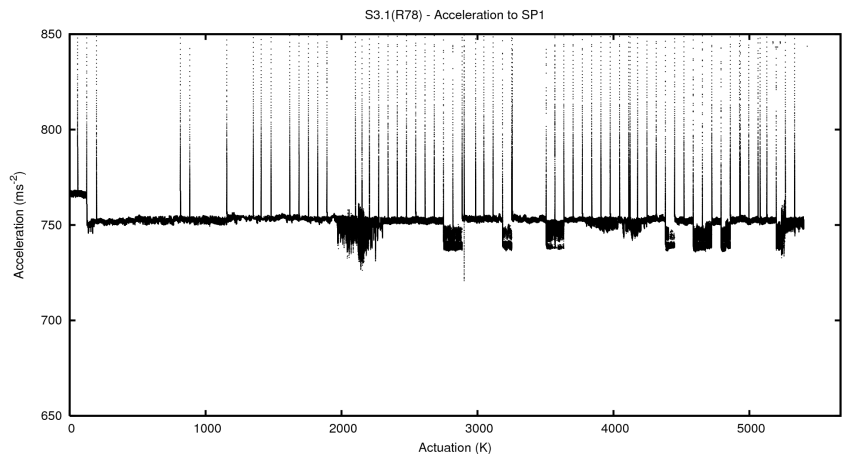

## 2 Mechanical Performance

Starting position for the last 2000 actuations.

Starting position width over time.

Acceleration for the last 2000 actuations.

Acceleration over time. Normalised to a temperature 45C using the temperature data collected by the system.

### 3 Optical Performance