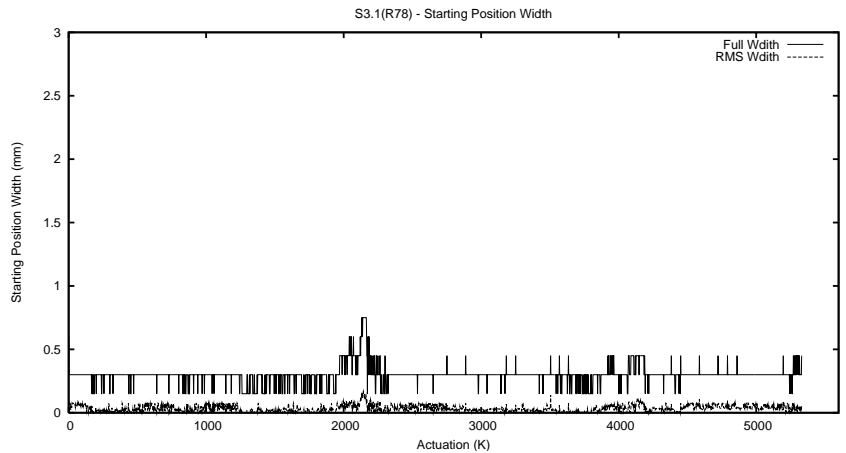

Target Performance Report - S3.1

Report Generated: May 12, 2015,

Last Actuation: 12/05/15 09:59:02

1 Operation Summary

	Last Shift	Total
Actuations:	68.2K	5332.8K
Quadrature Count errors:	0	0
Fiber ADC errors:	0	0
BPS errors (during actuation):	0	0
(R78) Gaps > 3s & < 10s:	0	5019
(R78) Gaps > 10s:	2	923
(R78) SP2 Corrections:	2	838
(R78) Capture Over/Under shoots:	0/321	8584/17743

2 Mechanical Performance

Starting position for the last 2000 actuations.

Starting position width over time.

Acceleration for the last 2000 actuations.

Acceleration over time. Normalised to a temperature 45C using the temperature data collected by the system.