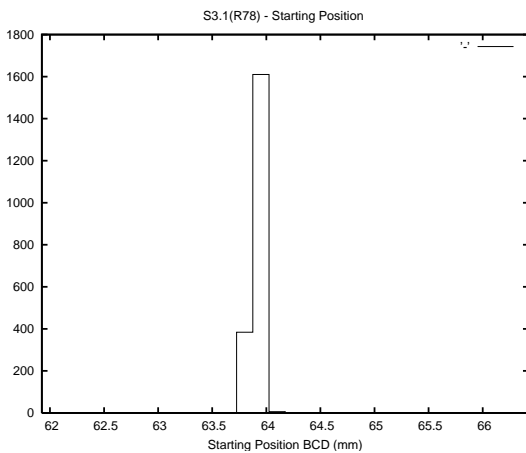

Target Performance Report - S3.1

Report Generated: May 12, 2015,

Last Actuation: 12/05/15 09:59:02

1 Operation Summary

	Last Shift	Total
Actuations:	68.2K	5332.8K
Quadrature Count errors:	0	0
Fiber ADC errors:	0	0
BPS errors (during actuation):	0	0
(R78) Gaps > 3s & < 10s:	0	5019
(R78) Gaps > 10s:	2	923
(R78) SP2 Corrections:	2	838
(R78) Capture Over/Under shoots:	0/321	8584/17743

2 Mechanical Performance

Starting position for the last 2000 actuations.

Starting position width over time.

Acceleration for the last 2000 actuations.

Acceleration over time. Normalised to a temperature 45C using the temperature data collected by the system.

3 Optical Performance

4 BPS Check