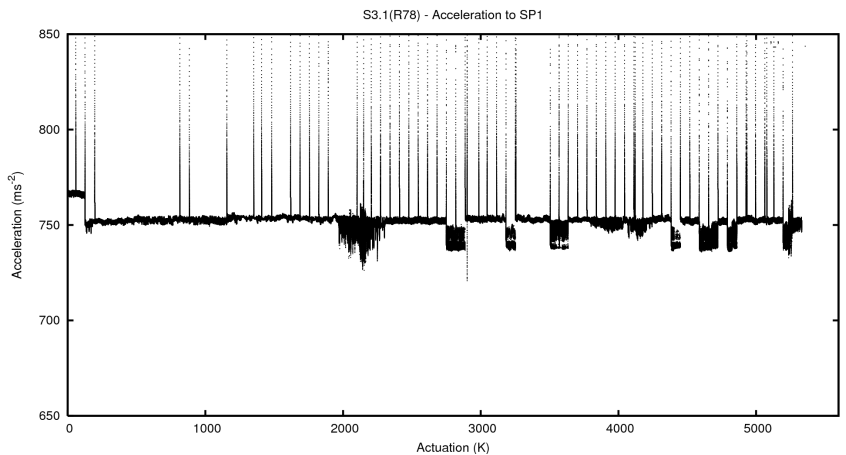

2 Mechanical Performance

Starting position for the last 2000 actuations.

Starting position width over time.

Acceleration for the last 2000 actuations.

Acceleration over time. Normalised to a temperature 45C using the temperature data collected by the system.

3 Optical Performance

4 BPS Check