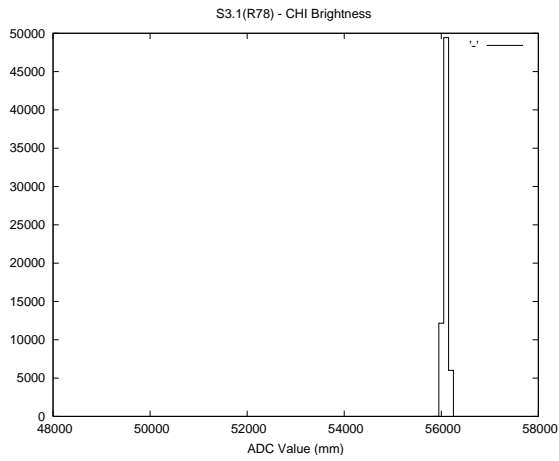

2 Mechanical Performance

Starting position for the last 2000 actuations.

Starting position width over time.

Acceleration for the last 2000 actuations.

Acceleration over time. Normalised to a temperature 45C using the temperature data collected by the system.

3 Optical Performance

4 BPS Check