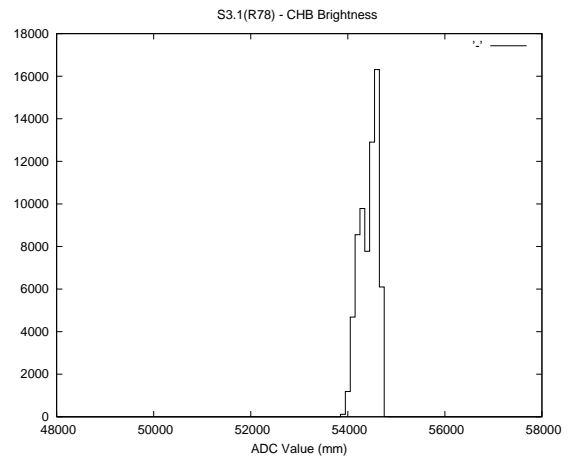

2 Mechanical Performance

Starting position for the last 2000 actuations.

Starting position width over time.

Acceleration for the last 2000 actuations.

Acceleration over time. Normalised to a temperature 45C using the temperature data collected by the system.

3 Optical Performance

4 BPS Check