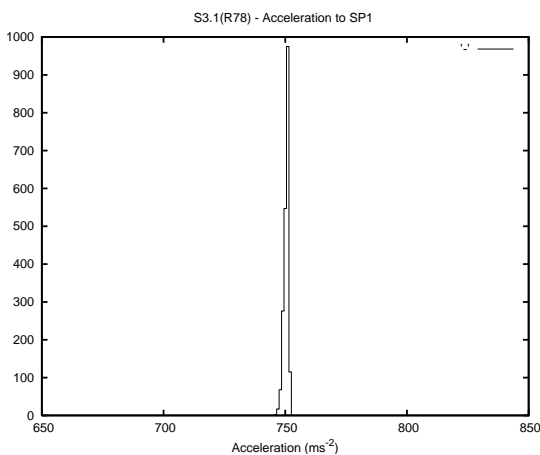

Target Performance Report - S3.1

Report Generated: May 12, 2015,

Last Actuation: 12/05/15 09:59:02

1 Operation Summary

	Last Shift	Total
Actuations:	68.2K	5332.8K
Quadrature Count errors:	0	0
Fiber ADC errors:	0	0
BPS errors (during actuation):	0	0
(R78) Gaps > 3s & < 10s:	0	5019
(R78) Gaps > 10s:	2	923
(R78) SP2 Corrections:	2	838
(R78) Capture Over/Under shoots:	0/321	8584/17743

2 Mechanical Performance

Starting position for the last 2000 actuations.

Starting position width over time.

Acceleration for the last 2000 actuations.

Acceleration over time. Normalised to a temperature 45C using the temperature data collected by the system.