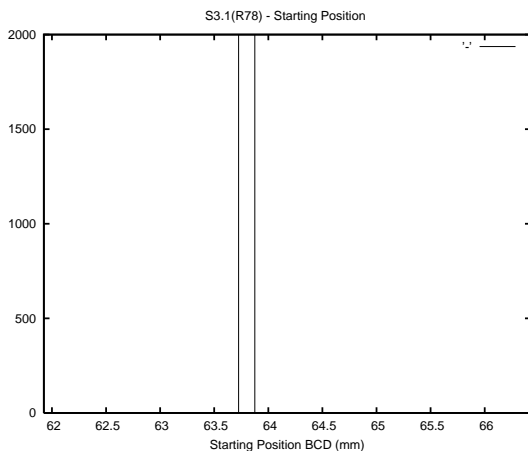

## 1 Operation Summary

	Last Shift	Total
Actuations:	67.4K	5264.6K
Quadrature Count errors:	0	0
Fiber ADC errors:	0	0
BPS errors (during actuation):	0	0
(R78) Gaps > 3s & < 10s:	107	5019
(R78) Gaps > 10s:	23	922
(R78) SP2 Corrections:	110	836
(R78) Capture Over/Under shoots:	557/979	8584/17422

## 2 Mechanical Performance

Starting position for the last 2000 actuations.

Starting position width over time.

Acceleration for the last 2000 actuations.

Acceleration over time. Normalised to a temperature 45C using the temperature data collected by the system.