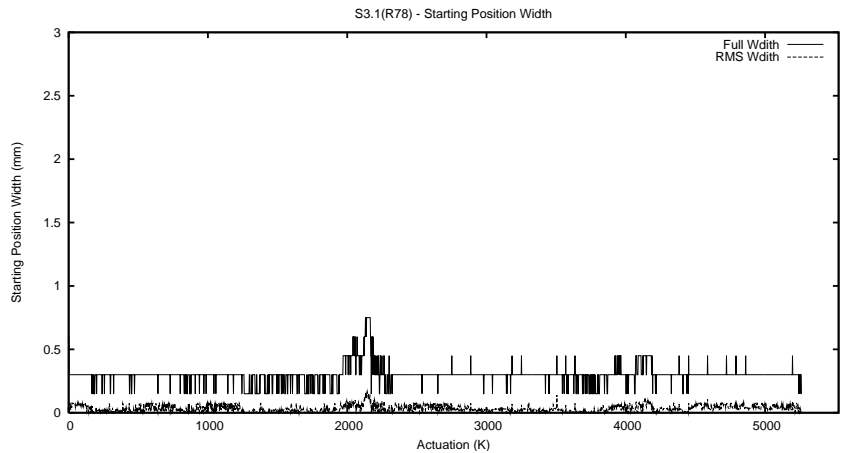

## 1 Operation Summary

	Last Shift	Total
Actuations:	67.4K	5264.6K
Quadrature Count errors:	0	0
Fiber ADC errors:	0	0
BPS errors (during actuation):	0	0
(R78) Gaps > 3s & < 10s:	107	5019
(R78) Gaps > 10s:	23	922
(R78) SP2 Corrections:	110	836
(R78) Capture Over/Under shoots:	557/979	8584/17422

## 2 Mechanical Performance

Starting position for the last 2000 actuations.

Starting position width over time.

Acceleration for the last 2000 actuations.

Acceleration over time. Normalised to a temperature 45C using the temperature data collected by the system.