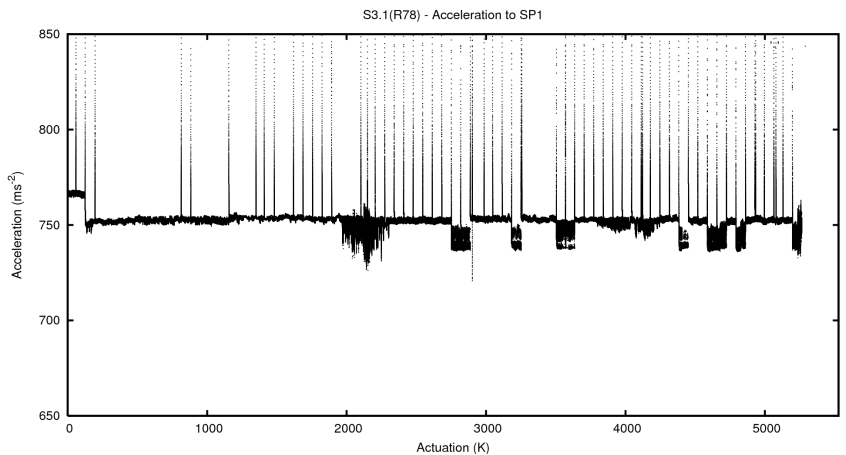

## 1 Operation Summary

	Last Shift	Total
Actuations:	67.4K	5264.6K
Quadrature Count errors:	0	0
Fiber ADC errors:	0	0
BPS errors (during actuation):	0	0
(R78) Gaps > 3s & < 10s:	107	5019
(R78) Gaps > 10s:	23	922
(R78) SP2 Corrections:	110	836
(R78) Capture Over/Under shoots:	557/979	8584/17422

## 2 Mechanical Performance

Starting position for the last 2000 actuations.

Starting position width over time.

Acceleration for the last 2000 actuations.

Acceleration over time. Normalised to a temperature 45C using the temperature data collected by the system.

### 3 Optical Performance