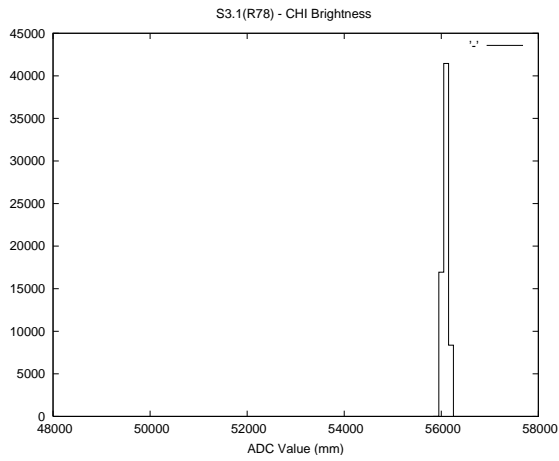

## 2 Mechanical Performance

Starting position for the last 2000 actuations.

Starting position width over time.

Acceleration for the last 2000 actuations.

Acceleration over time. Normalised to a temperature 45C using the temperature data collected by the system.

### 3 Optical Performance