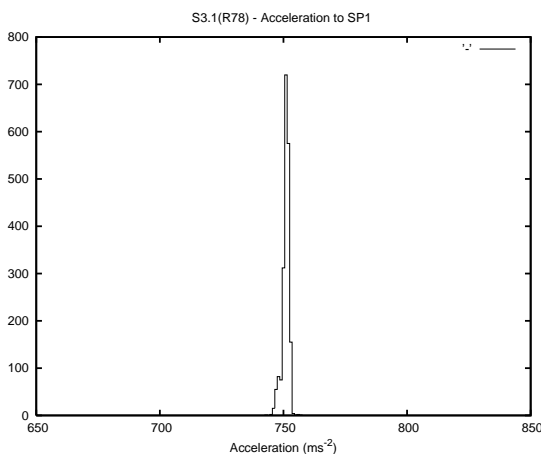

## 1 Operation Summary

	Last Shift	Total
Actuations:	67.4K	5264.6K
Quadrature Count errors:	0	0
Fiber ADC errors:	0	0
BPS errors (during actuation):	0	0
(R78) Gaps > 3s & < 10s:	107	5019
(R78) Gaps > 10s:	23	922
(R78) SP2 Corrections:	110	836
(R78) Capture Over/Under shoots:	557/979	8584/17422

## 2 Mechanical Performance

Starting position for the last 2000 actuations.

Starting position width over time.

Acceleration for the last 2000 actuations.

Acceleration over time. Normalised to a temperature 45C using the temperature data collected by the system.