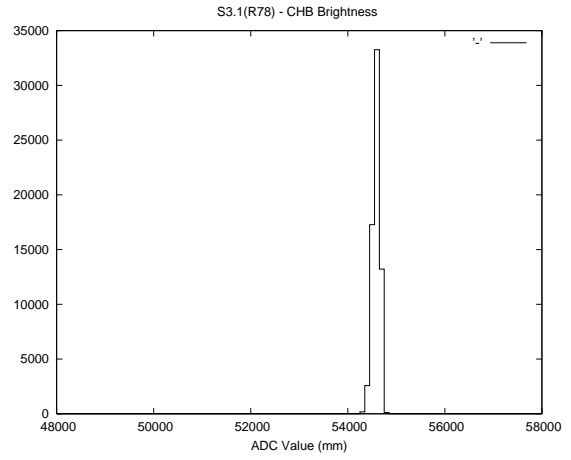

## 2 Mechanical Performance

Starting position for the last 2000 actuations.

Starting position width over time.

Acceleration for the last 2000 actuations.

Acceleration over time. Normalised to a temperature 45C using the temperature data collected by the system.

### 3 Optical Performance