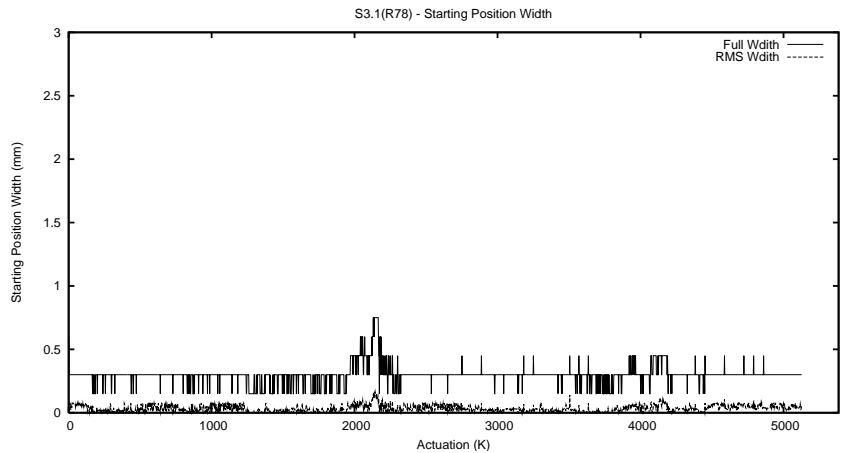

Target Performance Report - S3.1

Report Generated: May 9, 2015,
Last Actuation: 09/05/15 09:59:02

1 Operation Summary

	Last Shift	Total
Actuations:	50.3K	5129.0K
Quadrature Count errors:	0	0
Fiber ADC errors:	0	0
BPS errors (during actuation):	0	0
(R78) Gaps > 3s & < 10s:	0	4912
(R78) Gaps > 10s:	2	899
(R78) SP2 Corrections:	0	726
(R78) Capture Over/Under shoots:	0/0	8027/16443

2 Mechanical Performance

Starting position for the last 2000 actuations.

Starting position width over time.

Acceleration for the last 2000 actuations.

Acceleration over time. Normalised to a temperature 45C using the temperature data collected by the system.