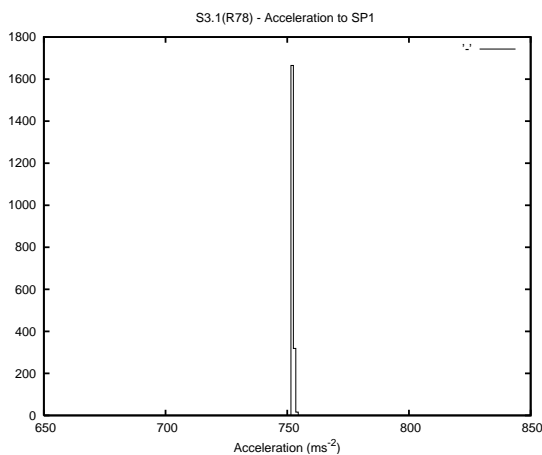

Target Performance Report - S3.1

Report Generated: May 9, 2015,
Last Actuation: 09/05/15 09:59:02

1 Operation Summary

	Last Shift	Total
Actuations:	50.3K	5129.0K
Quadrature Count errors:	0	0
Fiber ADC errors:	0	0
BPS errors (during actuation):	0	0
(R78) Gaps > 3s & < 10s:	0	4912
(R78) Gaps > 10s:	2	899
(R78) SP2 Corrections:	0	726
(R78) Capture Over/Under shoots:	0/0	8027/16443

2 Mechanical Performance

Starting position for the last 2000 actuations.

Starting position width over time.

Acceleration for the last 2000 actuations.

Acceleration over time. Normalised to a temperature 45C using the temperature data collected by the system.