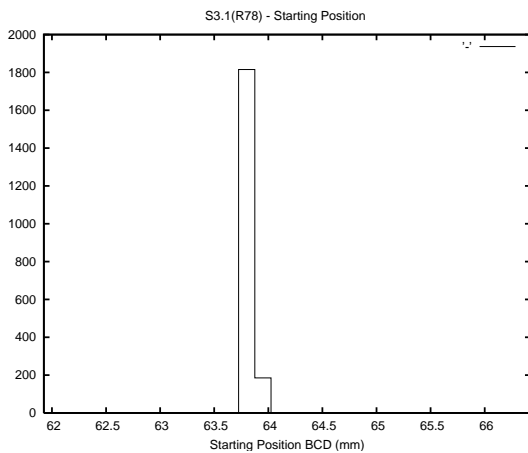

Target Performance Report - S3.1

Report Generated: May 9, 2015,
Last Actuation: 09/05/15 09:59:02

1 Operation Summary

	Last Shift	Total
Actuations:	50.3K	5129.0K
Quadrature Count errors:	0	0
Fiber ADC errors:	0	0
BPS errors (during actuation):	0	0
(R78) Gaps > 3s & < 10s:	0	4912
(R78) Gaps > 10s:	2	899
(R78) SP2 Corrections:	0	726
(R78) Capture Over/Under shoots:	0/0	8027/16443

2 Mechanical Performance

Starting position for the last 2000 actuations.

Starting position width over time.

Acceleration for the last 2000 actuations.

Acceleration over time. Normalised to a temperature 45C using the temperature data collected by the system.

3 Optical Performance

4 BPS Check