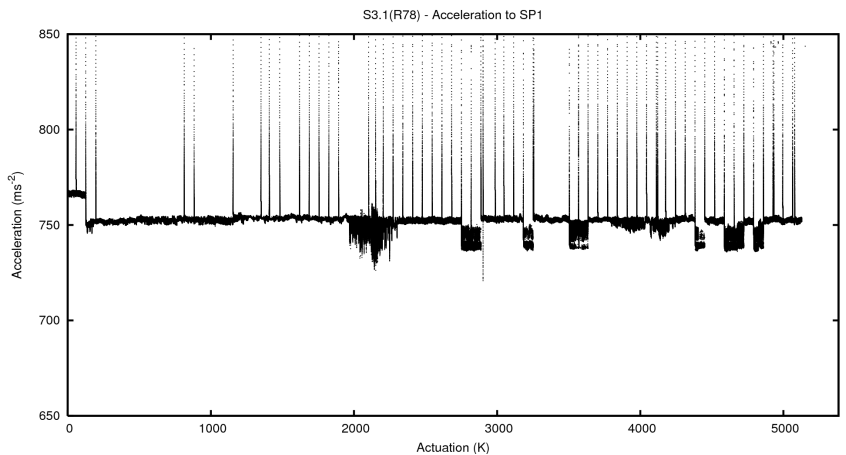

Target Performance Report - S3.1

Report Generated: May 9, 2015,
Last Actuation: 09/05/15 09:59:02

1 Operation Summary

	Last Shift	Total
Actuations:	50.3K	5129.0K
Quadrature Count errors:	0	0
Fiber ADC errors:	0	0
BPS errors (during actuation):	0	0
(R78) Gaps > 3s & < 10s:	0	4912
(R78) Gaps > 10s:	2	899
(R78) SP2 Corrections:	0	726
(R78) Capture Over/Under shoots:	0/0	8027/16443

2 Mechanical Performance

Starting position for the last 2000 actuations.

Starting position width over time.

Acceleration for the last 2000 actuations.

Acceleration over time. Normalised to a temperature 45C using the temperature data collected by the system.

3 Optical Performance

4 BPS Check