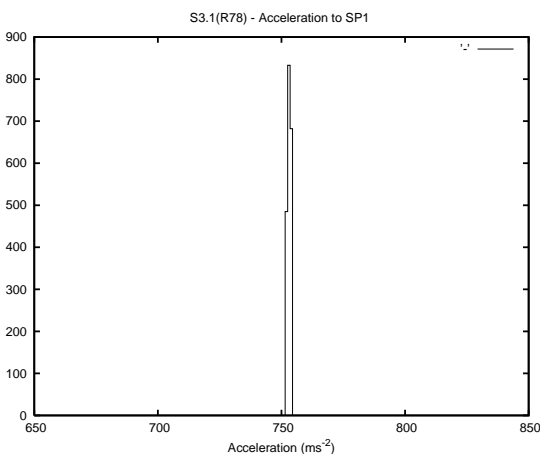

## 1 Operation Summary

	Last Shift	Total
Actuations:	68.2K	4928.2K
Quadrature Count errors:	0	0
Fiber ADC errors:	0	0
BPS errors (during actuation):	0	0
(R78) Gaps > 3s & < 10s:	0	4912
(R78) Gaps > 10s:	2	894
(R78) SP2 Corrections:	0	726
(R78) Capture Over/Under shoots:	0/0	8027/16443

## 2 Mechanical Performance

Starting position for the last 2000 actuations.

Starting position width over time.

Acceleration for the last 2000 actuations.

Acceleration over time. Normalised to a temperature 45C using the temperature data collected by the system.

### 3 Optical Performance