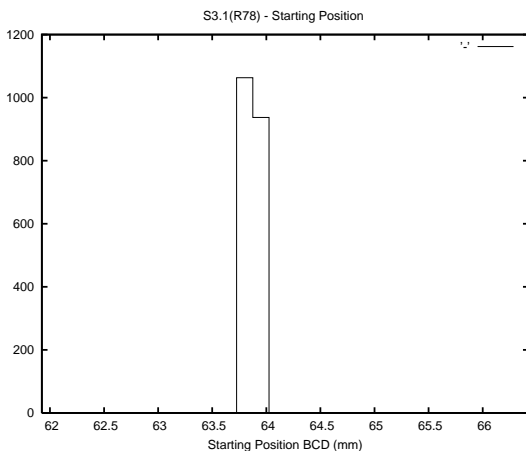

## 1 Operation Summary

	Last Shift	Total
Actuations:	68.2K	4928.2K
Quadrature Count errors:	0	0
Fiber ADC errors:	0	0
BPS errors (during actuation):	0	0
(R78) Gaps > 3s & < 10s:	0	4912
(R78) Gaps > 10s:	2	894
(R78) SP2 Corrections:	0	726
(R78) Capture Over/Under shoots:	0/0	8027/16443

## 2 Mechanical Performance

Starting position for the last 2000 actuations.

Starting position width over time.

Acceleration for the last 2000 actuations.

Acceleration over time. Normalised to a temperature 45C using the temperature data collected by the system.