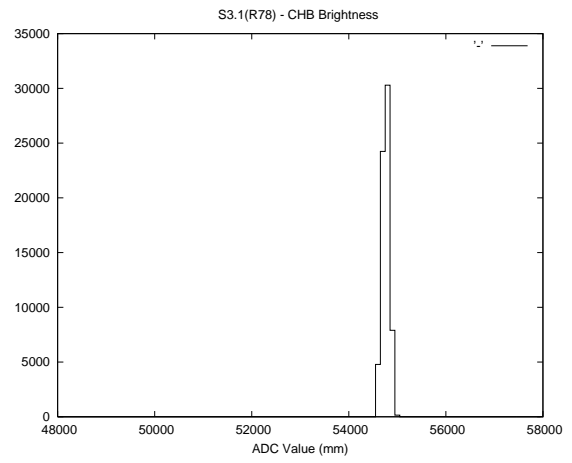

## 2 Mechanical Performance

Starting position for the last 2000 actuations.

Starting position width over time.

Acceleration for the last 2000 actuations.

Acceleration over time. Normalised to a temperature 45C using the temperature data collected by the system.

### 3 Optical Performance