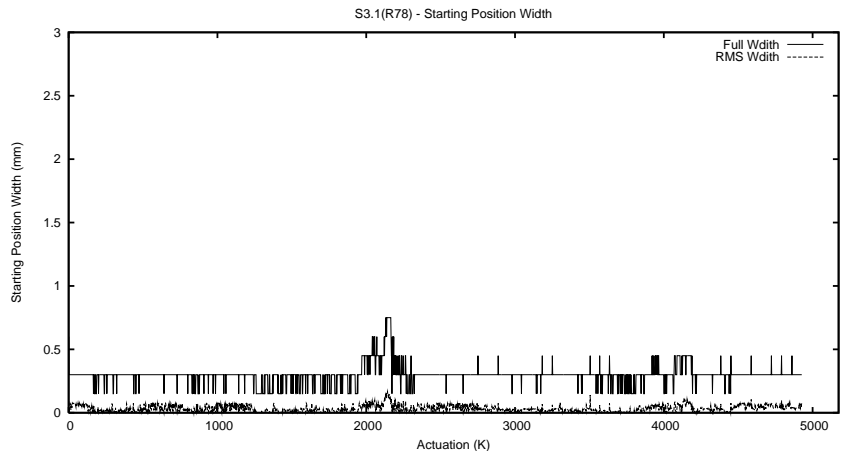

## 1 Operation Summary

	Last Shift	Total
Actuations:	68.2K	4928.2K
Quadrature Count errors:	0	0
Fiber ADC errors:	0	0
BPS errors (during actuation):	0	0
(R78) Gaps > 3s & < 10s:	0	4912
(R78) Gaps > 10s:	2	894
(R78) SP2 Corrections:	0	726
(R78) Capture Over/Under shoots:	0/0	8027/16443

## 2 Mechanical Performance

Starting position for the last 2000 actuations.

Starting position width over time.

Acceleration for the last 2000 actuations.

Acceleration over time. Normalised to a temperature 45C using the temperature data collected by the system.