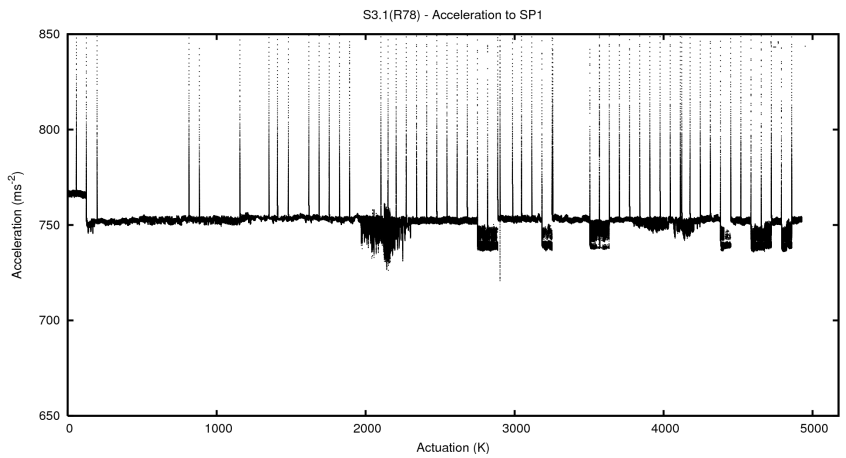

## 1 Operation Summary

	Last Shift	Total
Actuations:	68.2K	4928.2K
Quadrature Count errors:	0	0
Fiber ADC errors:	0	0
BPS errors (during actuation):	0	0
(R78) Gaps > 3s & < 10s:	0	4912
(R78) Gaps > 10s:	2	894
(R78) SP2 Corrections:	0	726
(R78) Capture Over/Under shoots:	0/0	8027/16443

## 2 Mechanical Performance

Starting position for the last 2000 actuations.

Starting position width over time.

Acceleration for the last 2000 actuations.

Acceleration over time. Normalised to a temperature 45C using the temperature data collected by the system.

### 3 Optical Performance