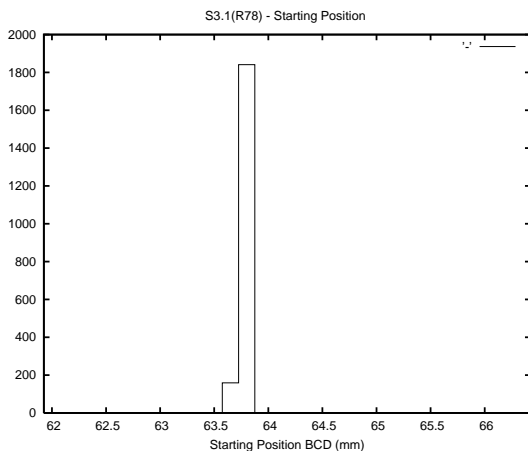

## 1 Operation Summary

	Last Shift	Total
Actuations:	68.2K	4860.0K
Quadrature Count errors:	0	0
Fiber ADC errors:	0	0
BPS errors (during actuation):	0	0
(R78) Gaps > 3s & < 10s:	0	4912
(R78) Gaps > 10s:	2	893
(R78) SP2 Corrections:	0	726
(R78) Capture Over/Under shoots:	0/0	8027/16443

## 2 Mechanical Performance

Starting position for the last 2000 actuations.

Starting position width over time.

Acceleration for the last 2000 actuations.

Acceleration over time. Normalised to a temperature 45C using the temperature data collected by the system.