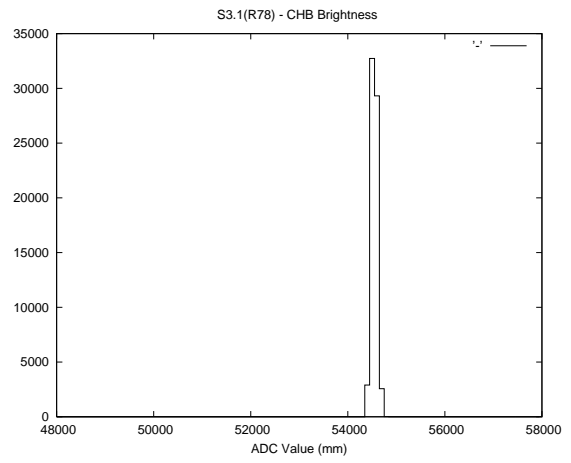

## 2 Mechanical Performance

Starting position for the last 2000 actuations.

Starting position width over time.

Acceleration for the last 2000 actuations.

Acceleration over time. Normalised to a temperature 45C using the temperature data collected by the system.

### 3 Optical Performance