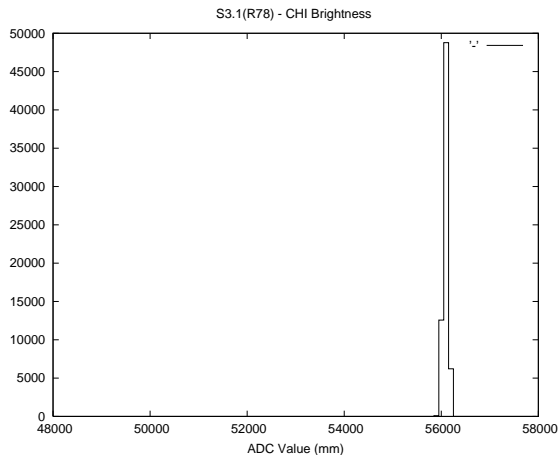

## 2 Mechanical Performance

Starting position for the last 2000 actuations.

Starting position width over time.

Acceleration for the last 2000 actuations.

Acceleration over time. Normalised to a temperature 45C using the temperature data collected by the system.

### 3 Optical Performance