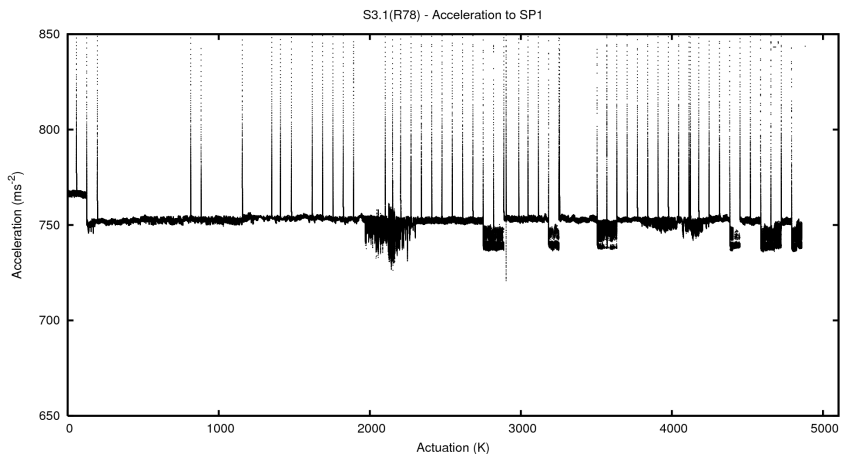

## 1 Operation Summary

	Last Shift	Total
Actuations:	68.2K	4860.0K
Quadrature Count errors:	0	0
Fiber ADC errors:	0	0
BPS errors (during actuation):	0	0
(R78) Gaps > 3s & < 10s:	0	4912
(R78) Gaps > 10s:	2	893
(R78) SP2 Corrections:	0	726
(R78) Capture Over/Under shoots:	0/0	8027/16443

## 2 Mechanical Performance

Starting position for the last 2000 actuations.

Starting position width over time.

Acceleration for the last 2000 actuations.

Acceleration over time. Normalised to a temperature 45C using the temperature data collected by the system.

### 3 Optical Performance