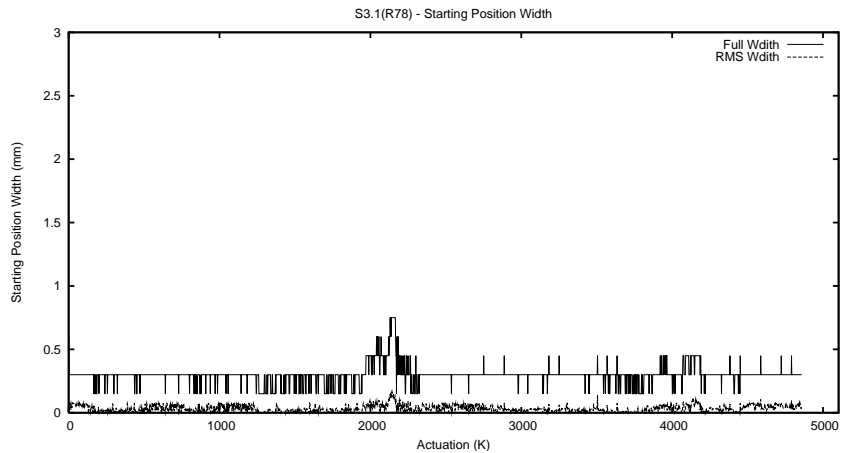

## 1 Operation Summary

	Last Shift	Total
Actuations:	68.2K	4860.0K
Quadrature Count errors:	0	0
Fiber ADC errors:	0	0
BPS errors (during actuation):	0	0
(R78) Gaps > 3s & < 10s:	0	4912
(R78) Gaps > 10s:	2	893
(R78) SP2 Corrections:	0	726
(R78) Capture Over/Under shoots:	0/0	8027/16443

## 2 Mechanical Performance

Starting position for the last 2000 actuations.

Starting position width over time.

Acceleration for the last 2000 actuations.

Acceleration over time. Normalised to a temperature 45C using the temperature data collected by the system.