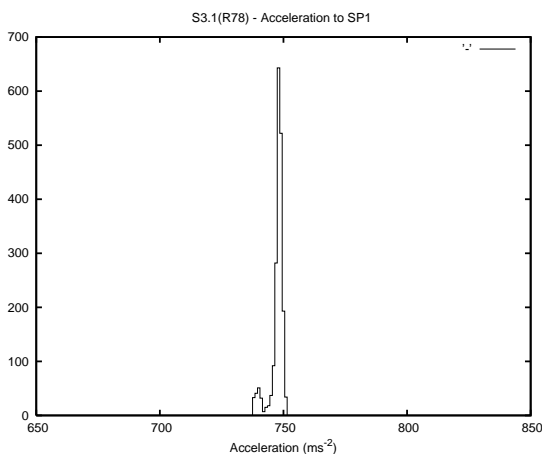

## 1 Operation Summary

	Last Shift	Total
Actuations:	68.2K	4860.0K
Quadrature Count errors:	0	0
Fiber ADC errors:	0	0
BPS errors (during actuation):	0	0
(R78) Gaps > 3s & < 10s:	0	4912
(R78) Gaps > 10s:	2	893
(R78) SP2 Corrections:	0	726
(R78) Capture Over/Under shoots:	0/0	8027/16443

## 2 Mechanical Performance

Starting position for the last 2000 actuations.

Starting position width over time.

Acceleration for the last 2000 actuations.

Acceleration over time. Normalised to a temperature 45C using the temperature data collected by the system.