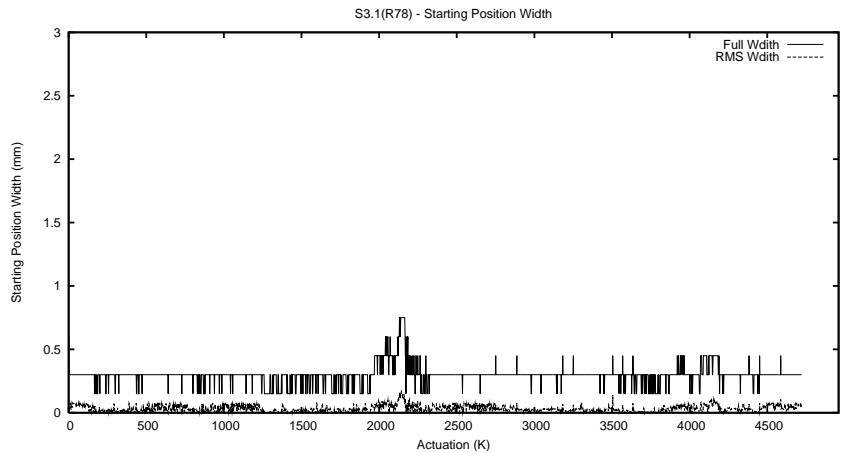

Target Performance Report - S3.1

Report Generated: May 3, 2015,

Last Actuation: 03/05/15 09:59:03

1 Operation Summary

	Last Shift	Total
Actuations:	68.2K	4723.6K
Quadrature Count errors:	0	0
Fiber ADC errors:	0	0
BPS errors (during actuation):	0	0
(R78) Gaps > 3s & < 10s:	0	4912
(R78) Gaps > 10s:	2	891
(R78) SP2 Corrections:	0	726
(R78) Capture Over/Under shoots:	0/0	8027/16443

2 Mechanical Performance

Starting position for the last 2000 actuations.

Starting position width over time.

Acceleration for the last 2000 actuations.

Acceleration over time. Normalised to a temperature 45C using the temperature data collected by the system.