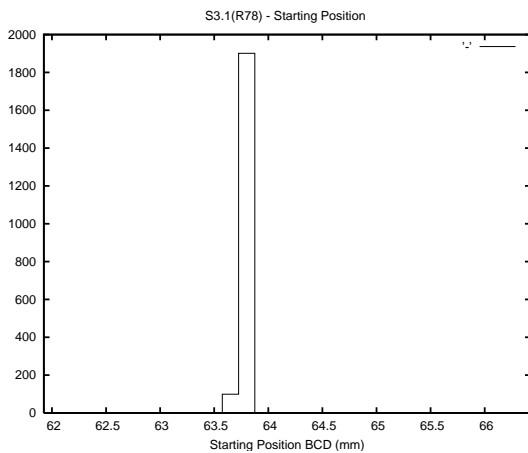

Target Performance Report - S3.1

Report Generated: May 3, 2015,

Last Actuation: 03/05/15 09:59:03

1 Operation Summary

	Last Shift	Total
Actuations:	68.2K	4723.6K
Quadrature Count errors:	0	0
Fiber ADC errors:	0	0
BPS errors (during actuation):	0	0
(R78) Gaps > 3s & < 10s:	0	4912
(R78) Gaps > 10s:	2	891
(R78) SP2 Corrections:	0	726
(R78) Capture Over/Under shoots:	0/0	8027/16443

2 Mechanical Performance

Starting position for the last 2000 actuations.

Starting position width over time.

Acceleration for the last 2000 actuations.

Acceleration over time. Normalised to a temperature 45C using the temperature data collected by the system.

3 Optical Performance

4 BPS Check