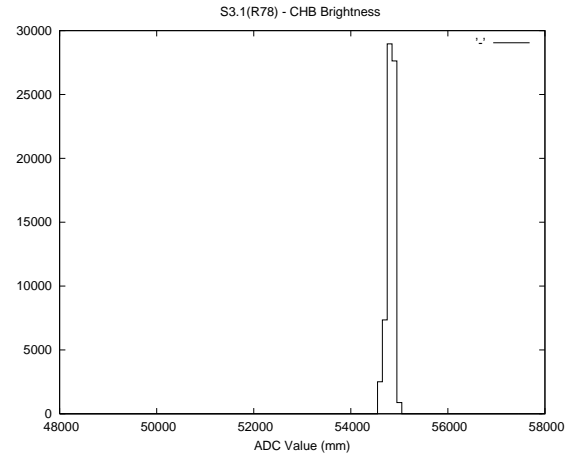

2 Mechanical Performance

Starting position for the last 2000 actuations.

Starting position width over time.

Acceleration for the last 2000 actuations.

Acceleration over time. Normalised to a temperature 45C using the temperature data collected by the system.

3 Optical Performance

4 BPS Check