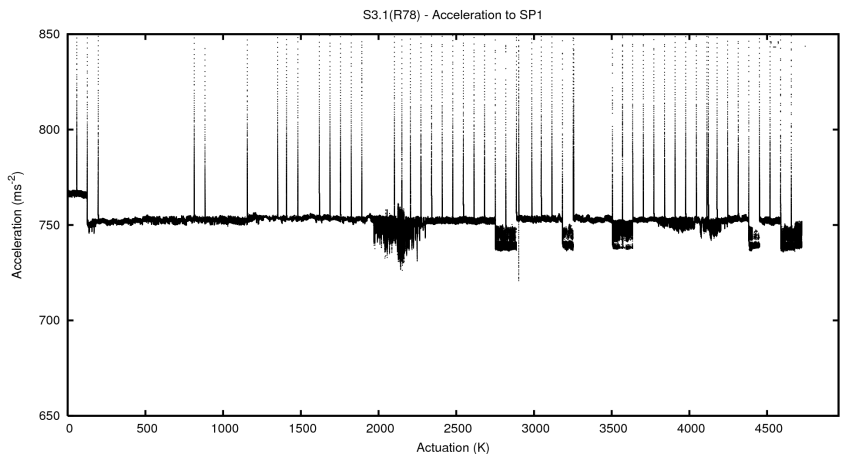

2 Mechanical Performance

Starting position for the last 2000 actuations.

Starting position width over time.

Acceleration for the last 2000 actuations.

Acceleration over time. Normalised to a temperature 45C using the temperature data collected by the system.

3 Optical Performance

4 BPS Check