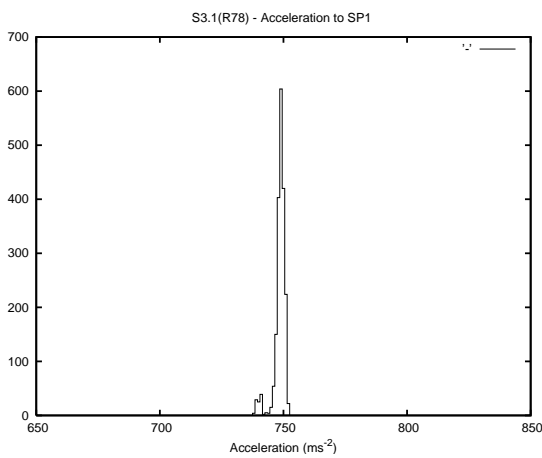

Target Performance Report - S3.1

Report Generated: May 3, 2015,

Last Actuation: 03/05/15 09:59:03

1 Operation Summary

	Last Shift	Total
Actuations:	68.2K	4723.6K
Quadrature Count errors:	0	0
Fiber ADC errors:	0	0
BPS errors (during actuation):	0	0
(R78) Gaps > 3s & < 10s:	0	4912
(R78) Gaps > 10s:	2	891
(R78) SP2 Corrections:	0	726
(R78) Capture Over/Under shoots:	0/0	8027/16443

2 Mechanical Performance

Starting position for the last 2000 actuations.

Starting position width over time.

Acceleration for the last 2000 actuations.

Acceleration over time. Normalised to a temperature 45C using the temperature data collected by the system.