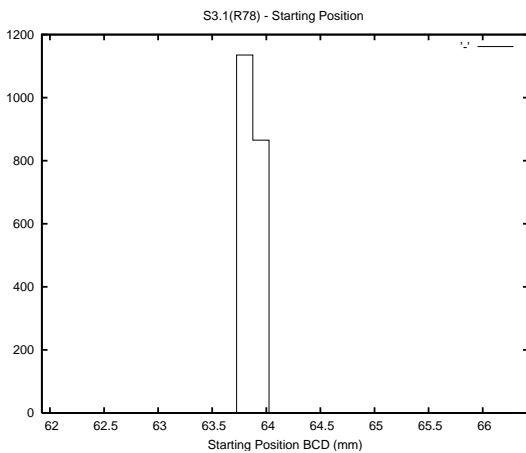

## 1 Operation Summary

	Last Shift	Total
Actuations:	68.2K	4587.1K
Quadrature Count errors:	0	0
Fiber ADC errors:	0	0
BPS errors (during actuation):	0	0
(R78) Gaps > 3s & < 10s:	0	4912
(R78) Gaps > 10s:	2	889
(R78) SP2 Corrections:	0	726
(R78) Capture Over/Under shoots:	0/0	8027/16443

## 2 Mechanical Performance

Starting position for the last 2000 actuations.

Starting position width over time.

Acceleration for the last 2000 actuations.

Acceleration over time. Normalised to a temperature 45C using the temperature data collected by the system.