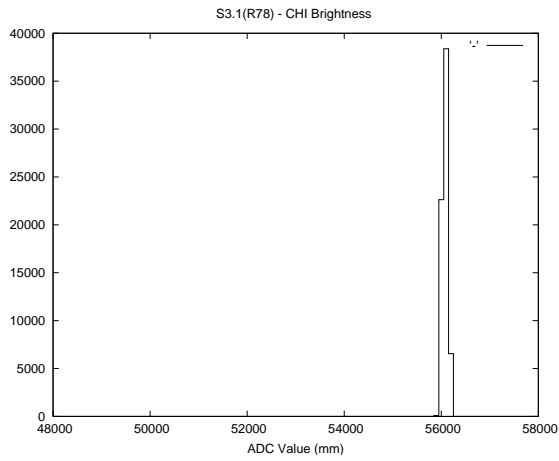

## 2 Mechanical Performance

Starting position for the last 2000 actuations.

Starting position width over time.

Acceleration for the last 2000 actuations.

Acceleration over time. Normalised to a temperature 45C using the temperature data collected by the system.

### 3 Optical Performance