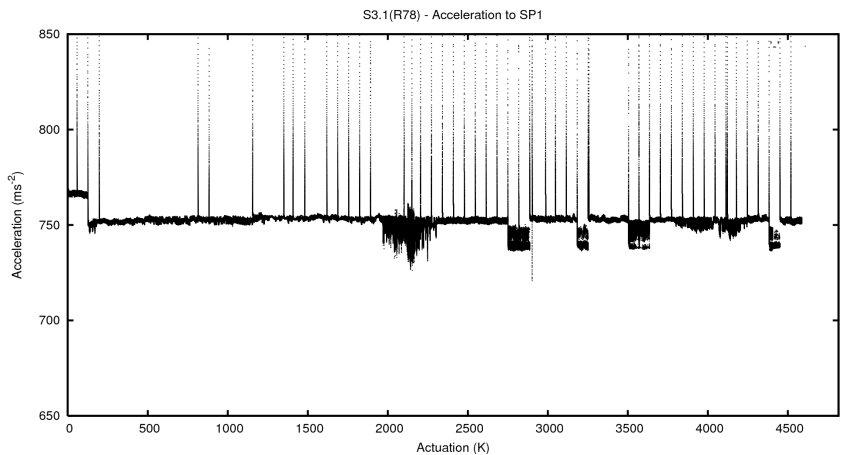

## 2 Mechanical Performance

Starting position for the last 2000 actuations.

Starting position width over time.

Acceleration for the last 2000 actuations.

Acceleration over time. Normalised to a temperature 45C using the temperature data collected by the system.

### 3 Optical Performance