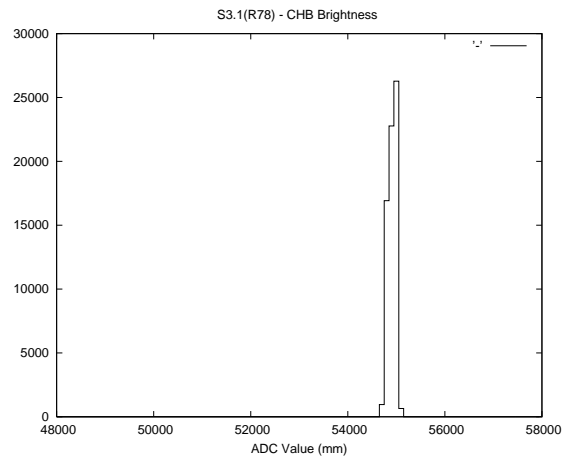

## 2 Mechanical Performance

Starting position for the last 2000 actuations.

Starting position width over time.

Acceleration for the last 2000 actuations.

Acceleration over time. Normalised to a temperature 45C using the temperature data collected by the system.

### 3 Optical Performance