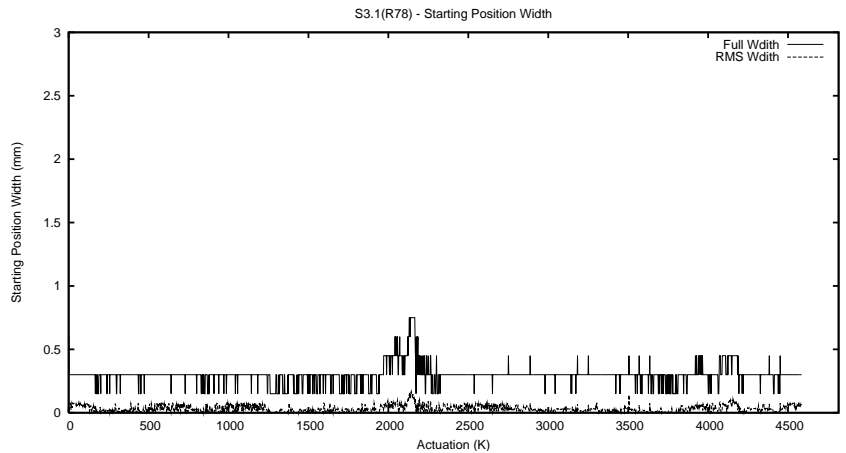

## 1 Operation Summary

	Last Shift	Total
Actuations:	68.2K	4587.1K
Quadrature Count errors:	0	0
Fiber ADC errors:	0	0
BPS errors (during actuation):	0	0
(R78) Gaps > 3s & < 10s:	0	4912
(R78) Gaps > 10s:	2	889
(R78) SP2 Corrections:	0	726
(R78) Capture Over/Under shoots:	0/0	8027/16443

## 2 Mechanical Performance

Starting position for the last 2000 actuations.

Starting position width over time.

Acceleration for the last 2000 actuations.

Acceleration over time. Normalised to a temperature 45C using the temperature data collected by the system.