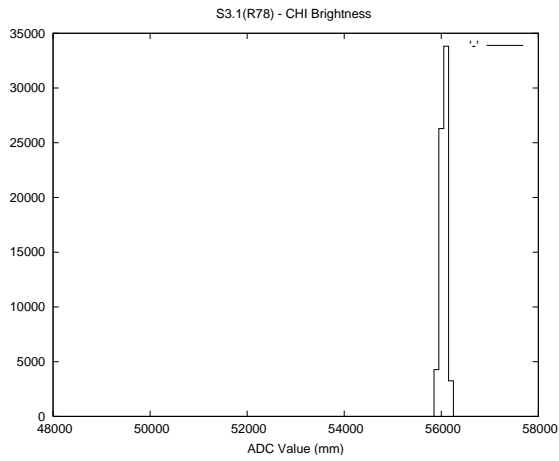

## 2 Mechanical Performance

Starting position for the last 2000 actuations.

Starting position width over time.

Acceleration for the last 2000 actuations.

Acceleration over time. Normalised to a temperature 45C using the temperature data collected by the system.

### 3 Optical Performance