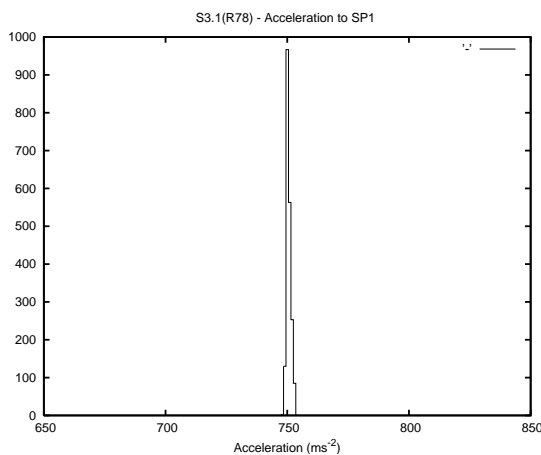

## 1 Operation Summary

	Last Shift	Total
Actuations:	68.2K	2272.8K
Quadrature Count errors:	0	0
Fiber ADC errors:	0	0
BPS errors (during actuation):	0	0
(R78) Gaps > 3s & < 10s:	0	4912
(R78) Gaps > 10s:	2	850
(R78) SP2 Corrections:	3	726
(R78) Capture Over/Under shoots:	108/134	8027/16443

## 2 Mechanical Performance

Starting position for the last 2000 actuations.

Starting position width over time.

Acceleration for the last 2000 actuations.

Acceleration over time. Normalised to a temperature 45C using the temperature data collected by the system.