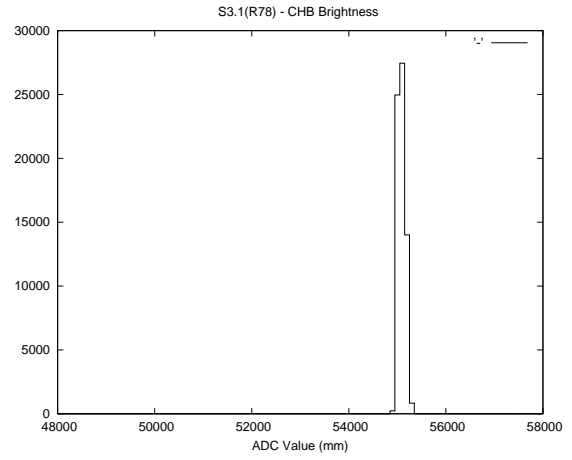

## 2 Mechanical Performance

Starting position for the last 2000 actuations.

Starting position width over time.

Acceleration for the last 2000 actuations.

Acceleration over time. Normalised to a temperature 45C using the temperature data collected by the system.

### 3 Optical Performance