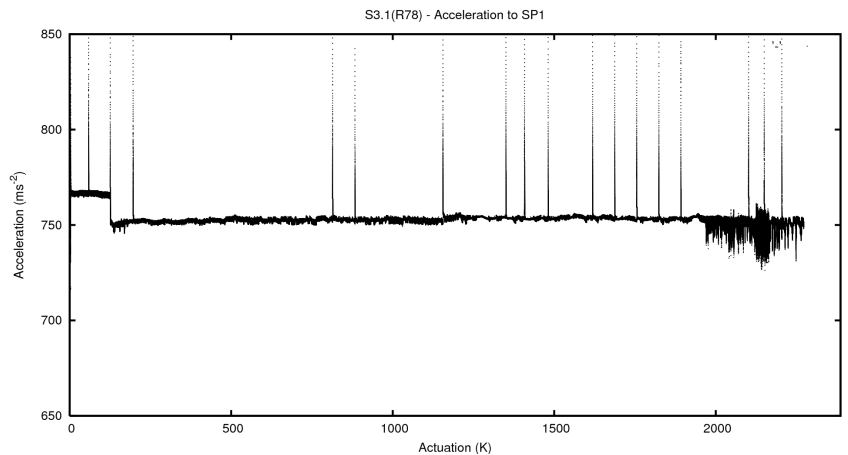

## 2 Mechanical Performance

Starting position for the last 2000 actuations.

Starting position width over time.

Acceleration for the last 2000 actuations.

Acceleration over time. Normalised to a temperature 45C using the temperature data collected by the system.

### 3 Optical Performance