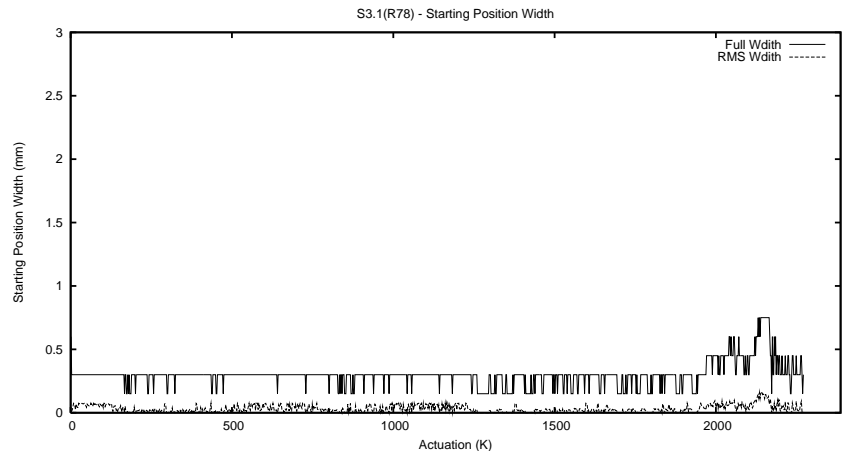

## 1 Operation Summary

	Last Shift	Total
Actuations:	68.2K	2272.8K
Quadrature Count errors:	0	0
Fiber ADC errors:	0	0
BPS errors (during actuation):	0	0
(R78) Gaps > 3s & < 10s:	0	4912
(R78) Gaps > 10s:	2	850
(R78) SP2 Corrections:	3	726
(R78) Capture Over/Under shoots:	108/134	8027/16443

## 2 Mechanical Performance

Starting position for the last 2000 actuations.

Starting position width over time.

Acceleration for the last 2000 actuations.

Acceleration over time. Normalised to a temperature 45C using the temperature data collected by the system.