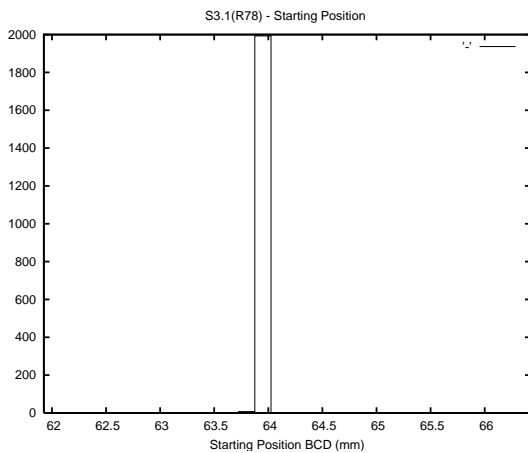

## 1 Operation Summary

	Last Shift	Total
Actuations:	68.2K	2272.8K
Quadrature Count errors:	0	0
Fiber ADC errors:	0	0
BPS errors (during actuation):	0	0
(R78) Gaps > 3s & < 10s:	0	4912
(R78) Gaps > 10s:	2	850
(R78) SP2 Corrections:	3	726
(R78) Capture Over/Under shoots:	108/134	8027/16443

## 2 Mechanical Performance

Starting position for the last 2000 actuations.

Starting position width over time.

Acceleration for the last 2000 actuations.

Acceleration over time. Normalised to a temperature 45C using the temperature data collected by the system.