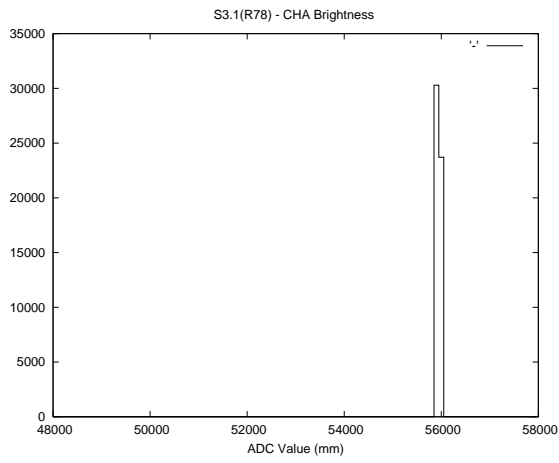

## 2 Mechanical Performance

Starting position for the last 2000 actuations.

Starting position width over time.

Acceleration for the last 2000 actuations.

Acceleration over time. Normalised to a temperature 45C using the temperature data collected by the system.

### 3 Optical Performance