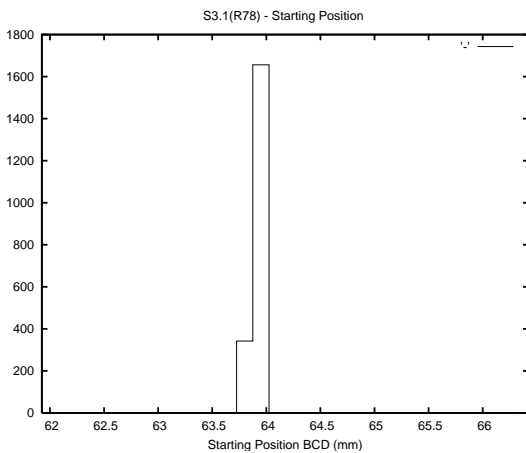

## 1 Operation Summary

	Last Shift	Total
Actuations:	54.4K	2204.6K
Quadrature Count errors:	0	0
Fiber ADC errors:	0	0
BPS errors (during actuation):	0	0
(R78) Gaps > 3s & < 10s:	1965	4912
(R78) Gaps > 10s:	305	849
(R78) SP2 Corrections:	165	723
(R78) Capture Over/Under shoots:	2495/5425	7919/16309

## 2 Mechanical Performance

Starting position for the last 2000 actuations.

Starting position width over time.

Acceleration for the last 2000 actuations.

Acceleration over time. Normalised to a temperature 45C using the temperature data collected by the system.