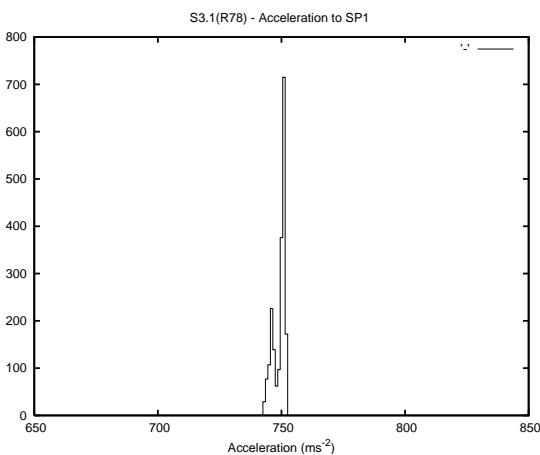

## 1 Operation Summary

	Last Shift	Total
Actuations:	54.4K	2204.6K
Quadrature Count errors:	0	0
Fiber ADC errors:	0	0
BPS errors (during actuation):	0	0
(R78) Gaps > 3s & < 10s:	1965	4912
(R78) Gaps > 10s:	305	849
(R78) SP2 Corrections:	165	723
(R78) Capture Over/Under shoots:	2495/5425	7919/16309

## 2 Mechanical Performance

Starting position for the last 2000 actuations.

Starting position width over time.

Acceleration for the last 2000 actuations.

Acceleration over time. Normalised to a temperature 45C using the temperature data collected by the system.