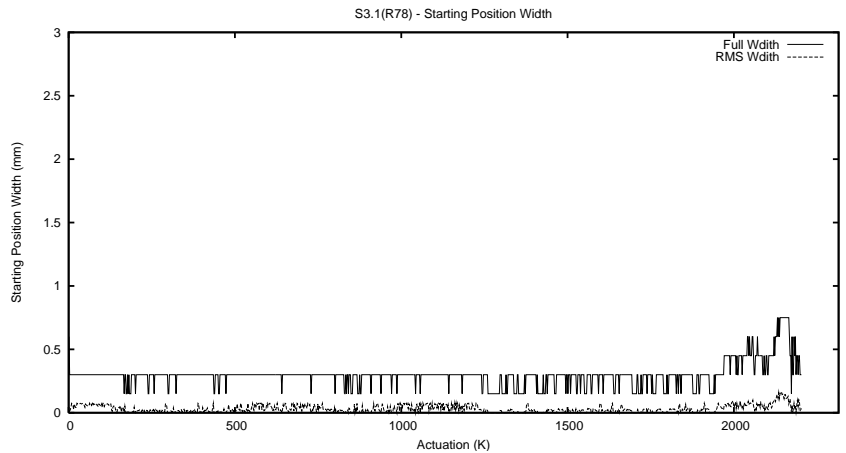

## 1 Operation Summary

	Last Shift	Total
Actuations:	54.4K	2204.6K
Quadrature Count errors:	0	0
Fiber ADC errors:	0	0
BPS errors (during actuation):	0	0
(R78) Gaps > 3s & < 10s:	1965	4912
(R78) Gaps > 10s:	305	849
(R78) SP2 Corrections:	165	723
(R78) Capture Over/Under shoots:	2495/5425	7919/16309

## 2 Mechanical Performance

Starting position for the last 2000 actuations.

Starting position width over time.

Acceleration for the last 2000 actuations.

Acceleration over time. Normalised to a temperature 45C using the temperature data collected by the system.