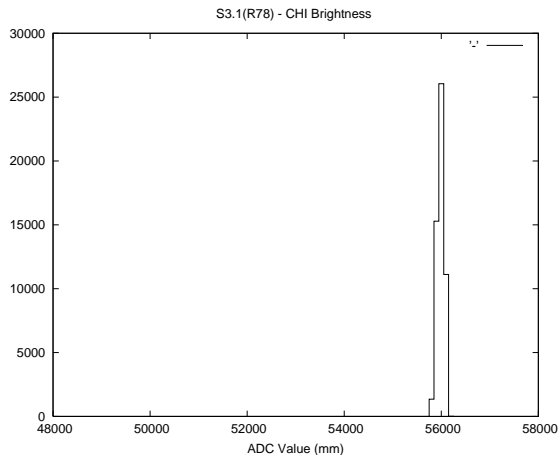

## 2 Mechanical Performance

Starting position for the last 2000 actuations.

Starting position width over time.

Acceleration for the last 2000 actuations.

Acceleration over time. Normalised to a temperature 45C using the temperature data collected by the system.

### 3 Optical Performance