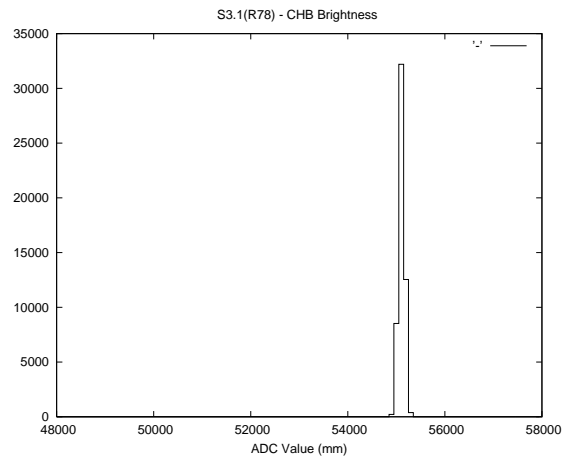

## 2 Mechanical Performance

Starting position for the last 2000 actuations.

Starting position width over time.

Acceleration for the last 2000 actuations.

Acceleration over time. Normalised to a temperature 45C using the temperature data collected by the system.

### 3 Optical Performance