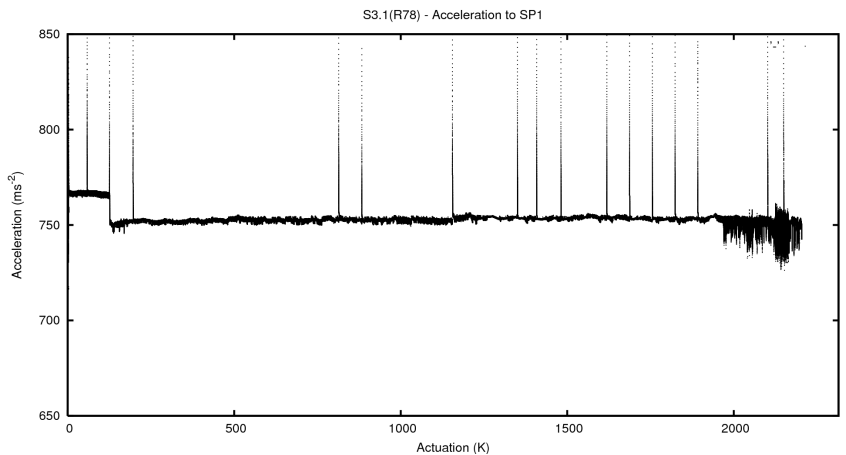

## 2 Mechanical Performance

Starting position for the last 2000 actuations.

Starting position width over time.

Acceleration for the last 2000 actuations.

Acceleration over time. Normalised to a temperature 45C using the temperature data collected by the system.

### 3 Optical Performance