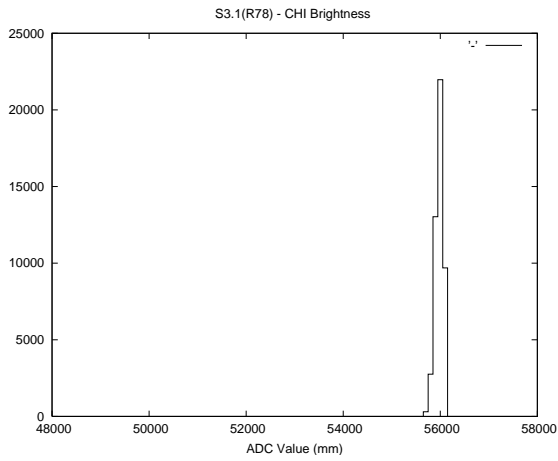

Target Performance Report - S3.1

Report Generated: March 3, 2015,

Last Actuation: 03/03/15 11:00:33

1 Operation Summary

	Last Shift	Total
Actuations:	48.2K	2150.2K
Quadrature Count errors:	0	0
Fiber ADC errors:	0	0
BPS errors (during actuation):	0	0
(R78) Gaps > 3s & < 10s:	2827	2947
(R78) Gaps > 10s:	501	545
(R78) SP2 Corrections:	463	558
(R78) Capture Over/Under shoots:	4571/9594	5424/10884

2 Mechanical Performance

Starting position for the last 2000 actuations.

Starting position width over time.

Acceleration for the last 2000 actuations.

Acceleration over time. Normalised to a temperature 45C using the temperature data collected by the system.

3 Optical Performance

4 BPS Check