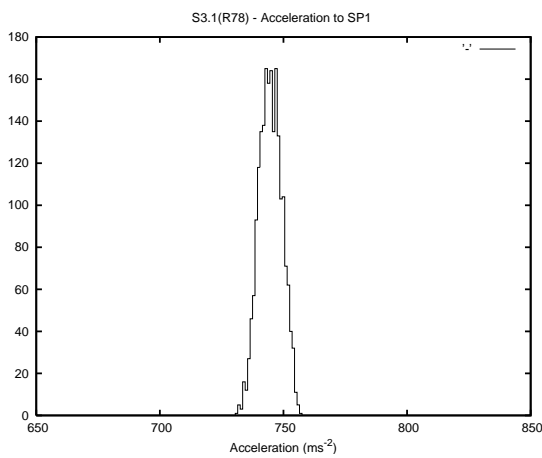

Target Performance Report - S3.1

Report Generated: March 3, 2015,

Last Actuation: 03/03/15 11:00:33

1 Operation Summary

	Last Shift	Total
Actuations:	48.2K	2150.2K
Quadrature Count errors:	0	0
Fiber ADC errors:	0	0
BPS errors (during actuation):	0	0
(R78) Gaps > 3s & < 10s:	2827	2947
(R78) Gaps > 10s:	501	545
(R78) SP2 Corrections:	463	558
(R78) Capture Over/Under shoots:	4571/9594	5424/10884

2 Mechanical Performance

Starting position for the last 2000 actuations.

Starting position width over time.

Acceleration for the last 2000 actuations.

Acceleration over time. Normalised to a temperature 45C using the temperature data collected by the system.