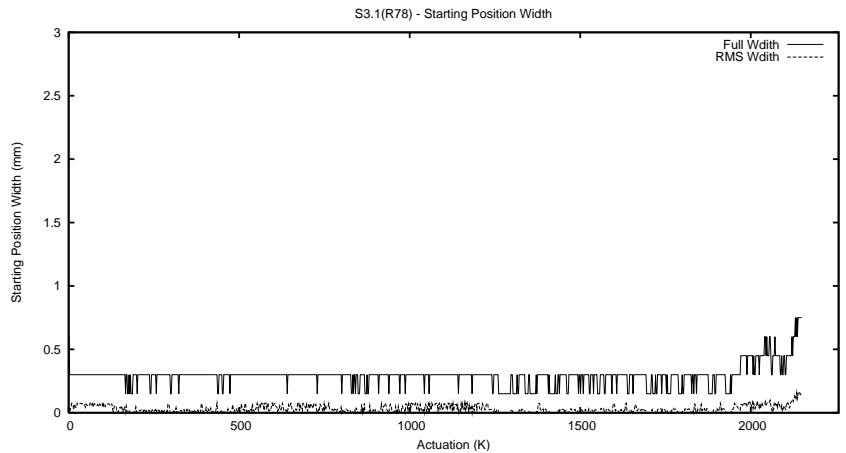

Target Performance Report - S3.1

Report Generated: March 3, 2015,

Last Actuation: 03/03/15 11:00:33

1 Operation Summary

	Last Shift	Total
Actuations:	48.2K	2150.2K
Quadrature Count errors:	0	0
Fiber ADC errors:	0	0
BPS errors (during actuation):	0	0
(R78) Gaps > 3s & < 10s:	2827	2947
(R78) Gaps > 10s:	501	545
(R78) SP2 Corrections:	463	558
(R78) Capture Over/Under shoots:	4571/9594	5424/10884

2 Mechanical Performance

Starting position for the last 2000 actuations.

Starting position width over time.

Acceleration for the last 2000 actuations.

Acceleration over time. Normalised to a temperature 45C using the temperature data collected by the system.