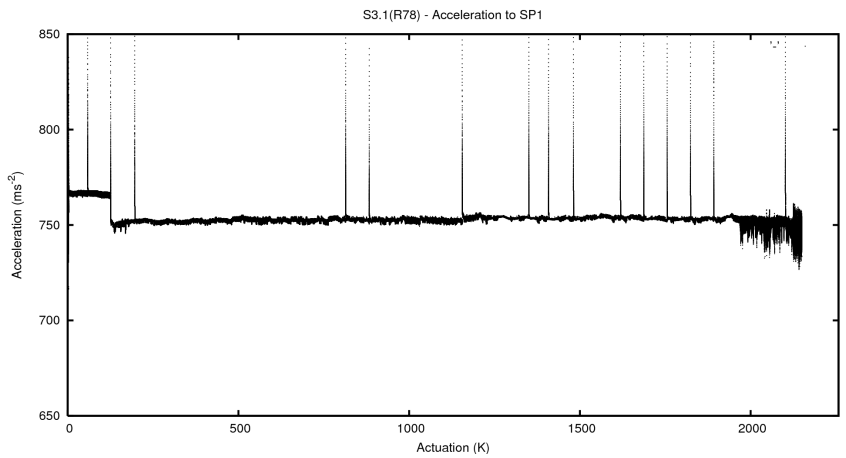

2 Mechanical Performance

Starting position for the last 2000 actuations.

Starting position width over time.

Acceleration for the last 2000 actuations.

Acceleration over time. Normalised to a temperature 45C using the temperature data collected by the system.

3 Optical Performance

4 BPS Check