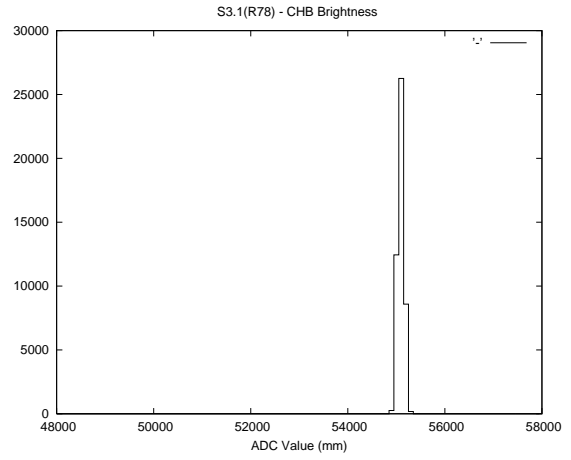

2 Mechanical Performance

Starting position for the last 2000 actuations.

Starting position width over time.

Acceleration for the last 2000 actuations.

Acceleration over time. Normalised to a temperature 45C using the temperature data collected by the system.

3 Optical Performance

4 BPS Check