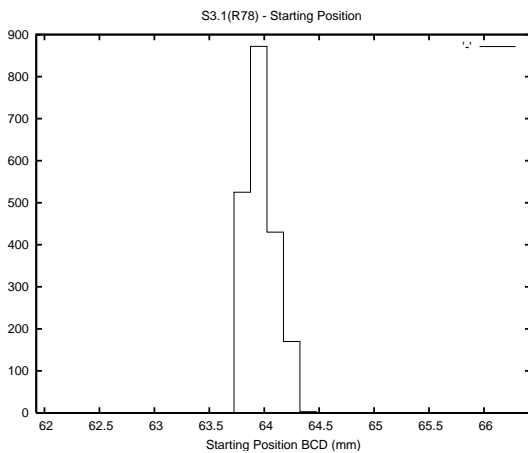

Target Performance Report - S3.1

Report Generated: March 3, 2015,

Last Actuation: 03/03/15 11:00:33

1 Operation Summary

	Last Shift	Total
Actuations:	48.2K	2150.2K
Quadrature Count errors:	0	0
Fiber ADC errors:	0	0
BPS errors (during actuation):	0	0
(R78) Gaps > 3s & < 10s:	2827	2947
(R78) Gaps > 10s:	501	545
(R78) SP2 Corrections:	463	558
(R78) Capture Over/Under shoots:	4571/9594	5424/10884

2 Mechanical Performance

Starting position for the last 2000 actuations.

Starting position width over time.

Acceleration for the last 2000 actuations.

Acceleration over time. Normalised to a temperature 45C using the temperature data collected by the system.

3 Optical Performance

4 BPS Check